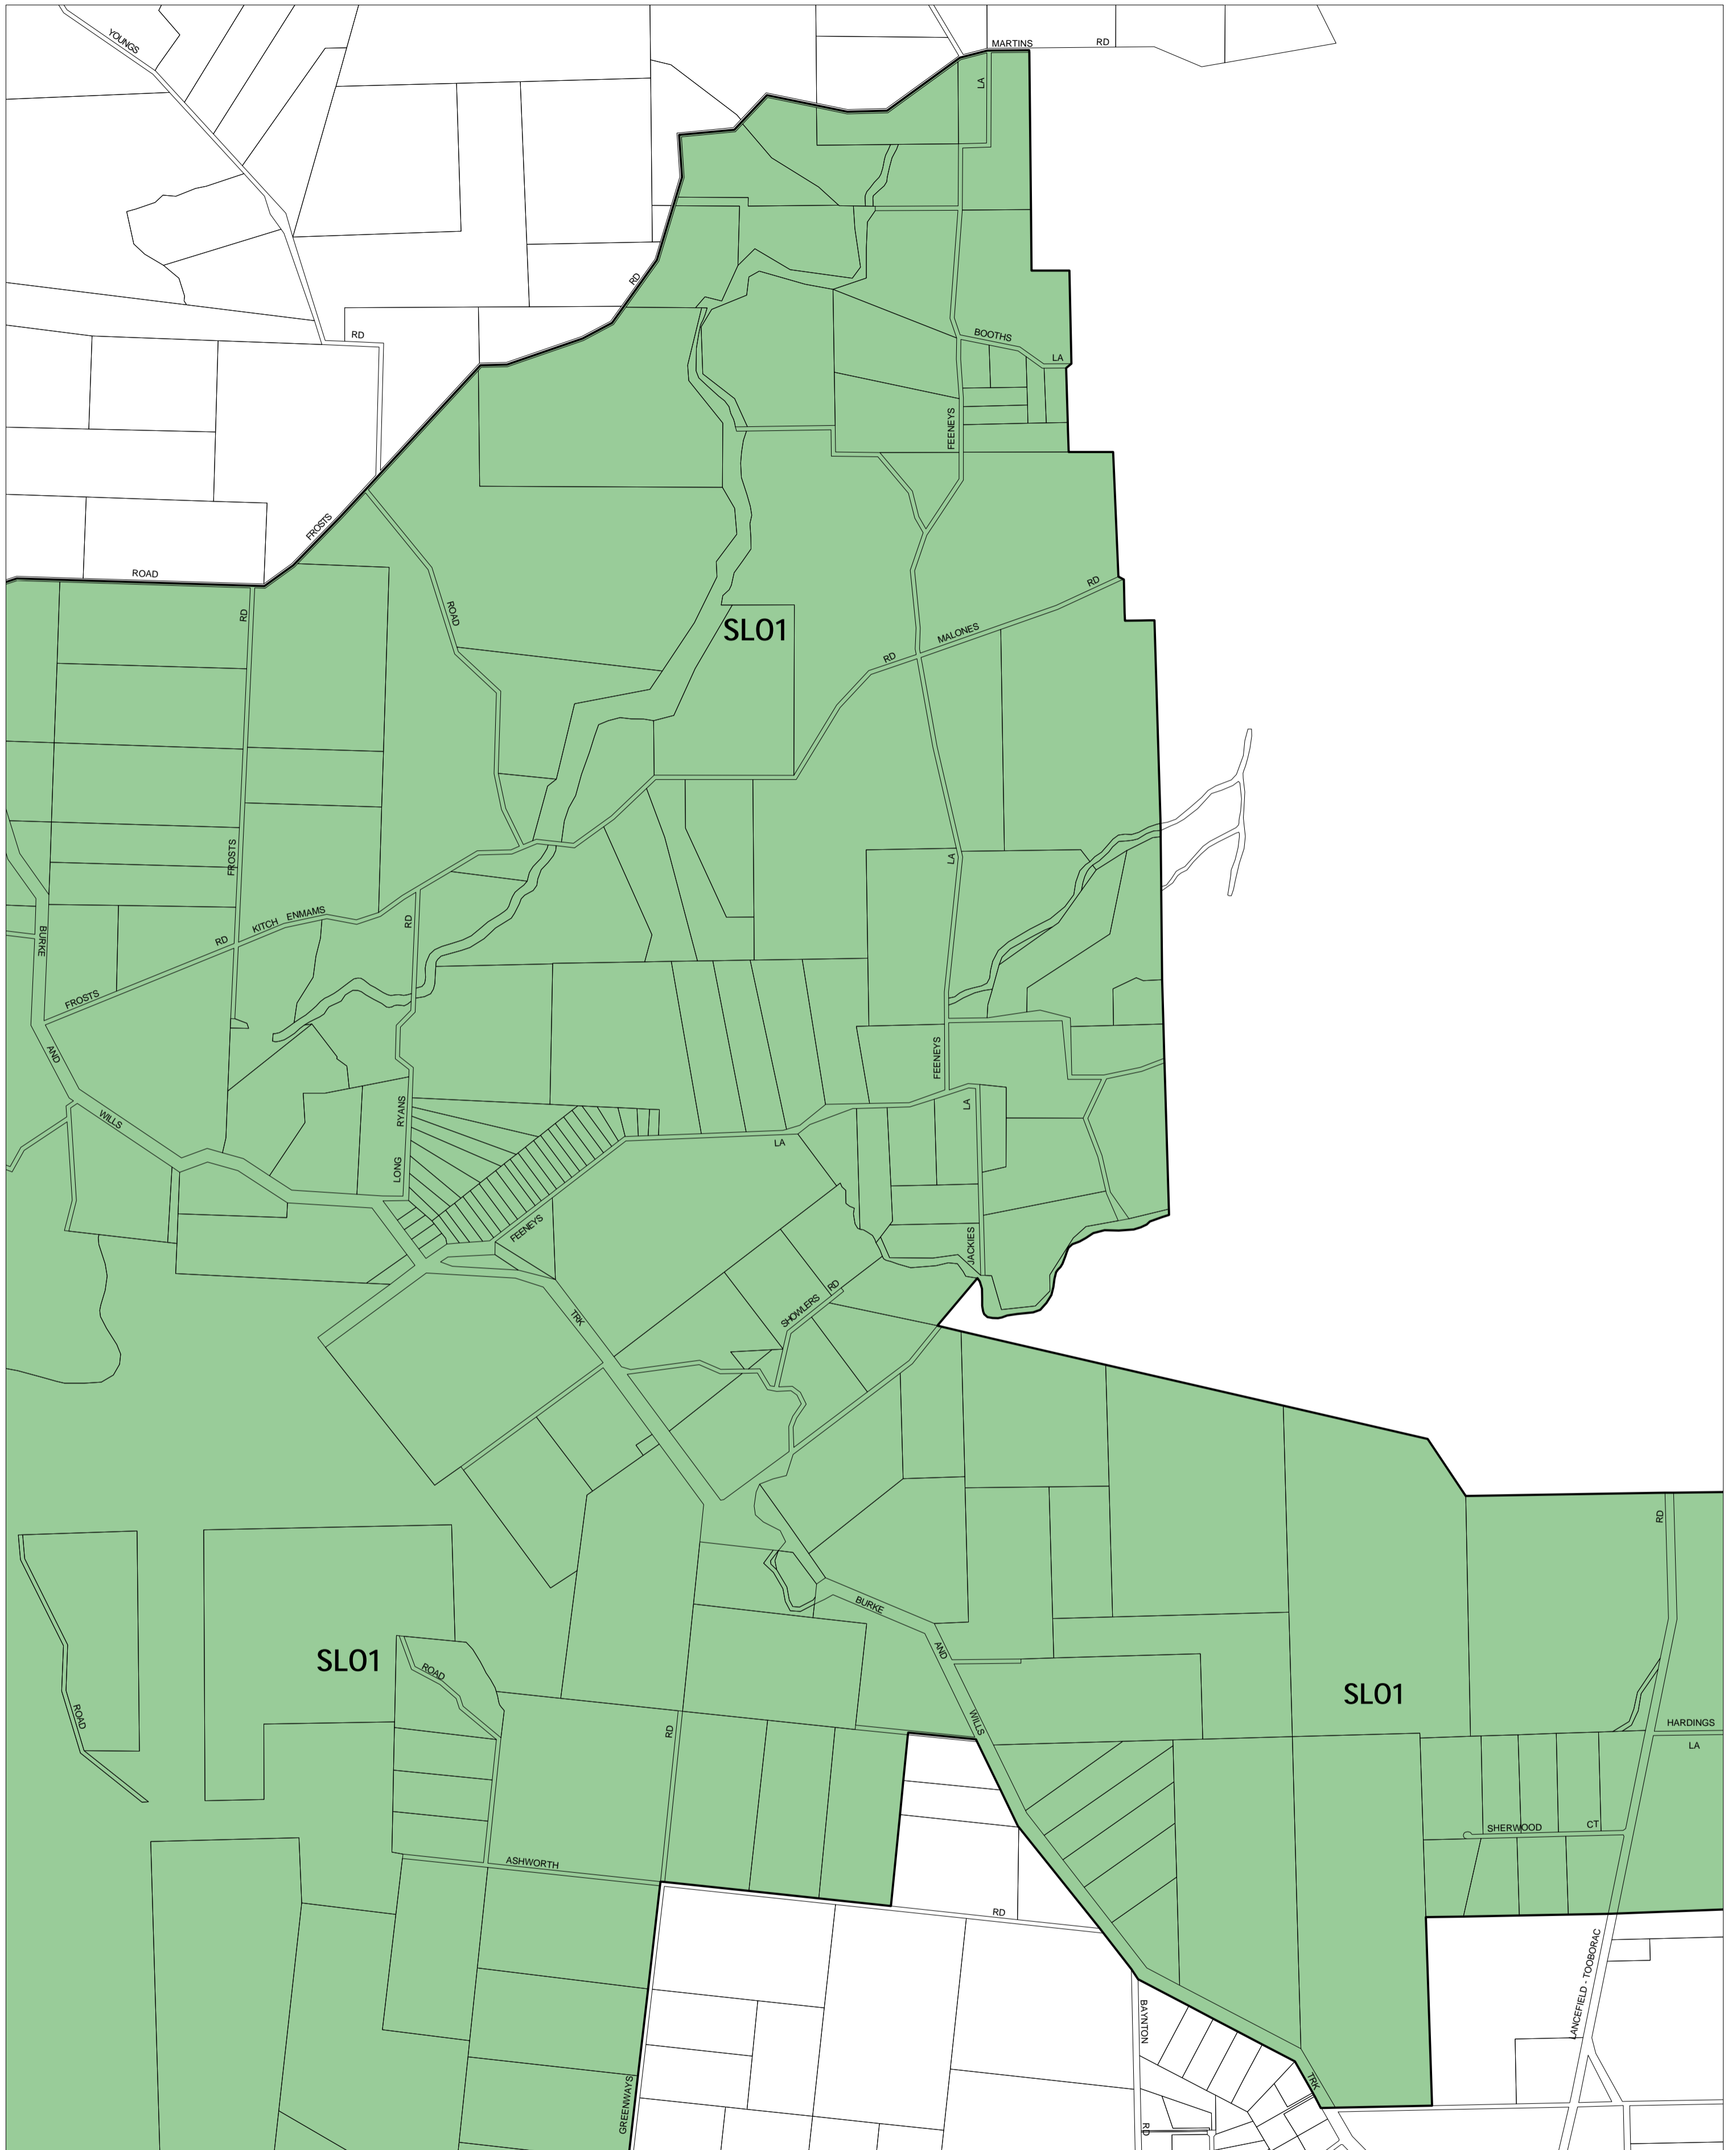

MACEDON RANGES PLANNING SCHEME - LOCAL PROVISION

AUSTRALIAN MAP GRID ZONE 55

Printed: 10/10/2007