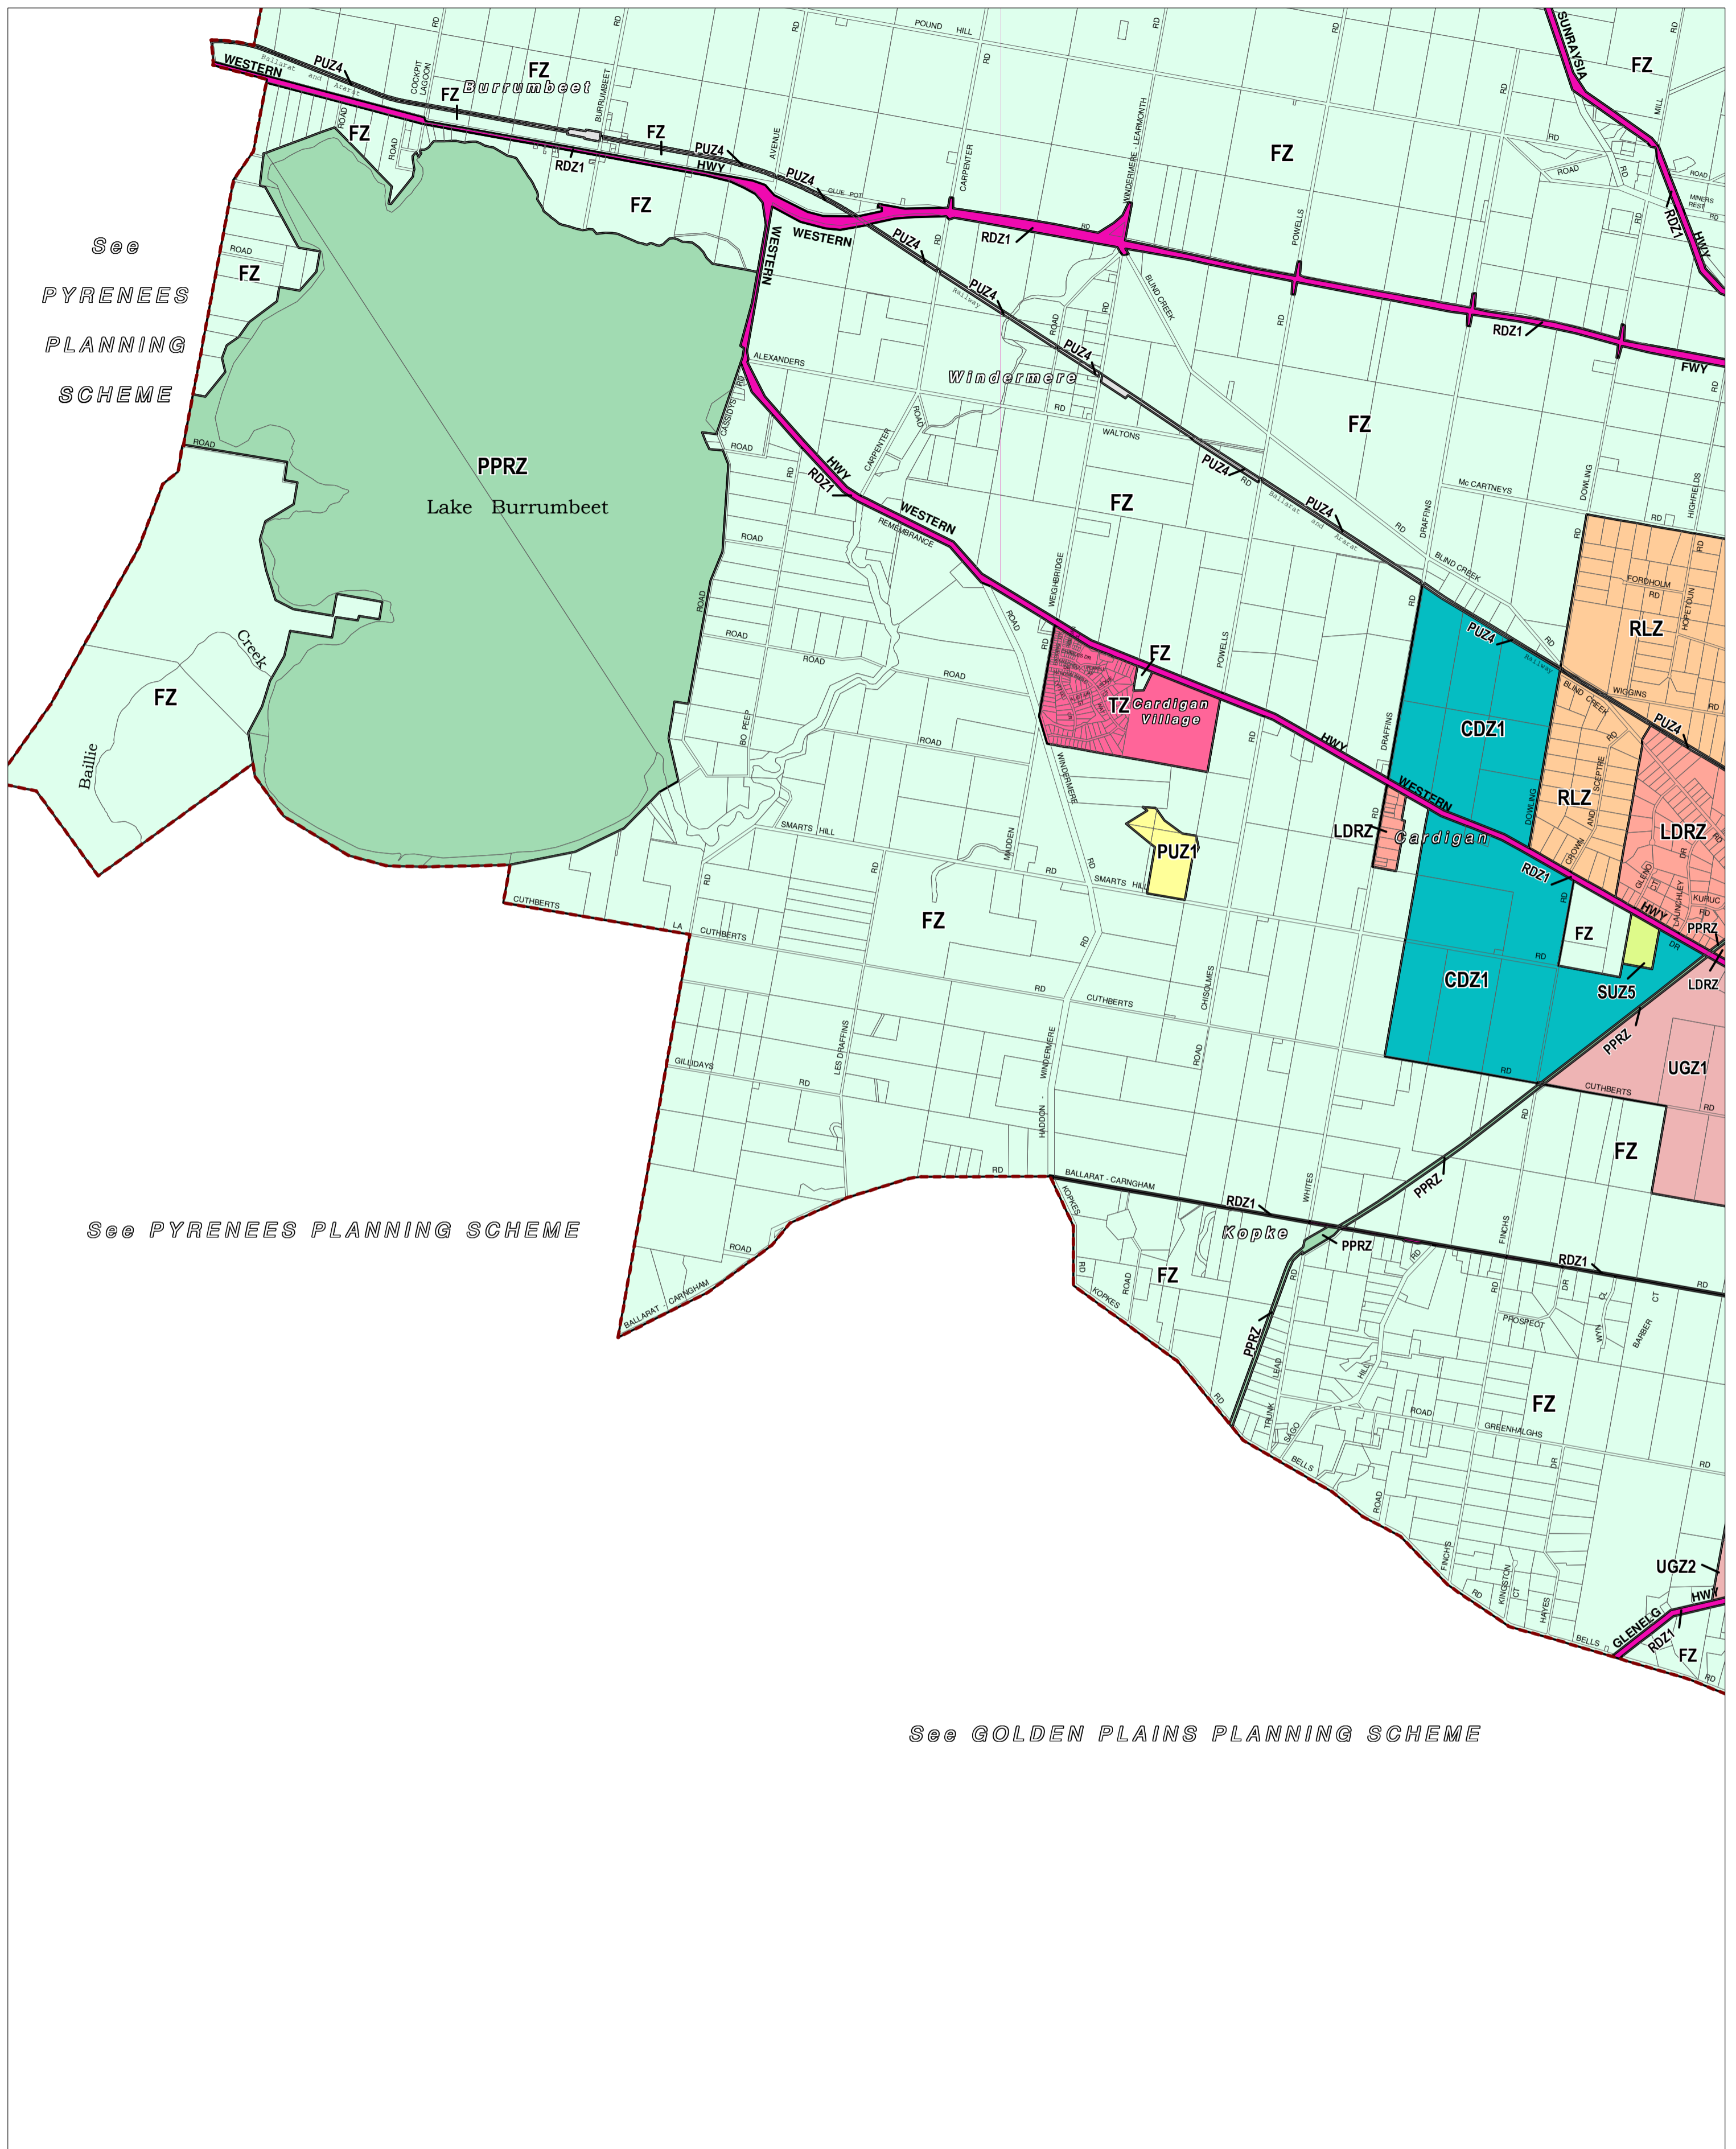

BALLARAT PLANNING SCHEME - LOCAL PROVISION

Public Land	PPRZ Public Park And Recreation Zone	PUZ1 Public Use Zone - Service And Utility	PUZ4 Public Use Zone - Transport	RDZ1 Road Zone - Category 1	Residential	LDRZ Low Density Residential Zone	TZ Township Zone	Rural	FZ Farming Zone	RLZ Rural Living Zone
Special Purpose	CDZ1 Comprehensive Development Zone - Schedule 1	SUZ5 Special Use Zone - Schedule 5	UGZ1 Urban Growth Zone - Schedule 1	UGZ2 Urban Growth Zone - Schedule 2						

AUSTRALIAN MAP GRID ZONE 54

Printed: 29/11/2012