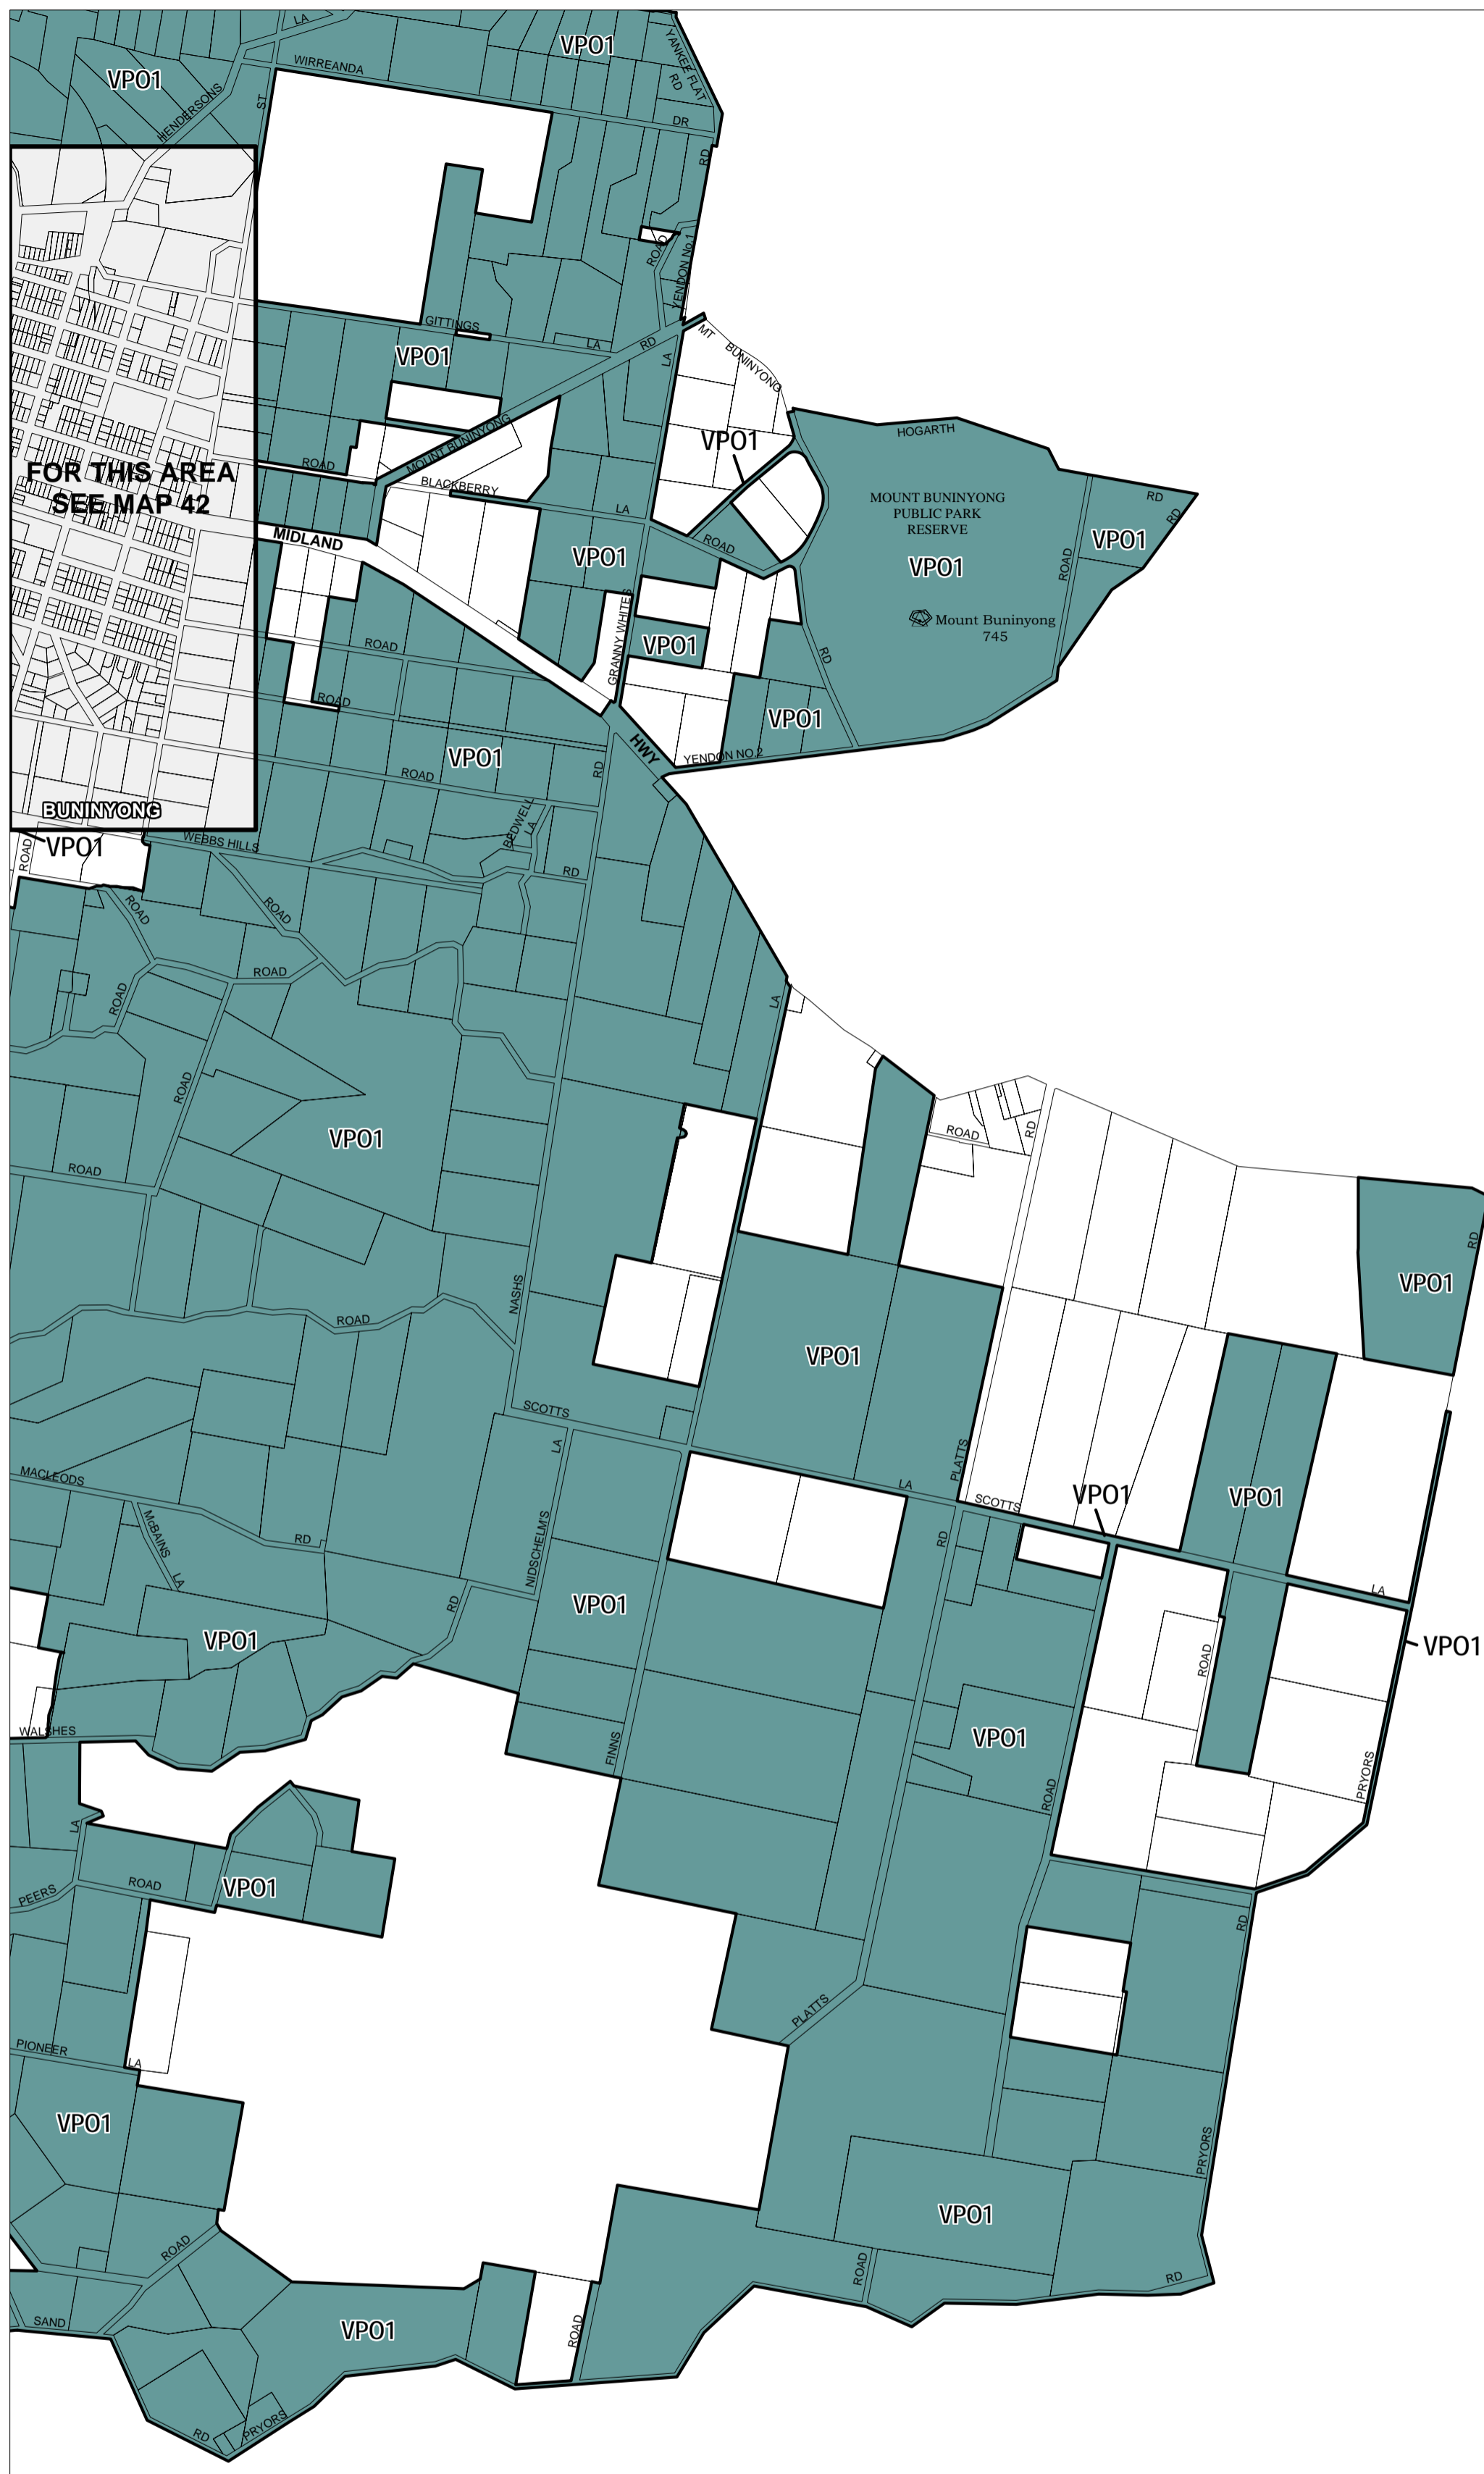

BALLARAT PLANNING SCHEME - LOCAL PROVISION

See
MOORABOOL
PLANNING
SCHEME

See MOORABOOL PLANNING SCHEME

This publication is copyright. No part may be reproduced by any process except in accordance with the provisions of the Copyright Act. © State of Victoria.
This map should be read in conjunction with additional Planning Overlay Maps (if applicable) as indicated on the INDEX TO MAPS.

Overlays

VPO1 Vegetation Protection Overlay - Schedule 1

AUSTRALIAN MAP GRID ZONE 54

Printed: 10/11/2009

AMENDMENT C95