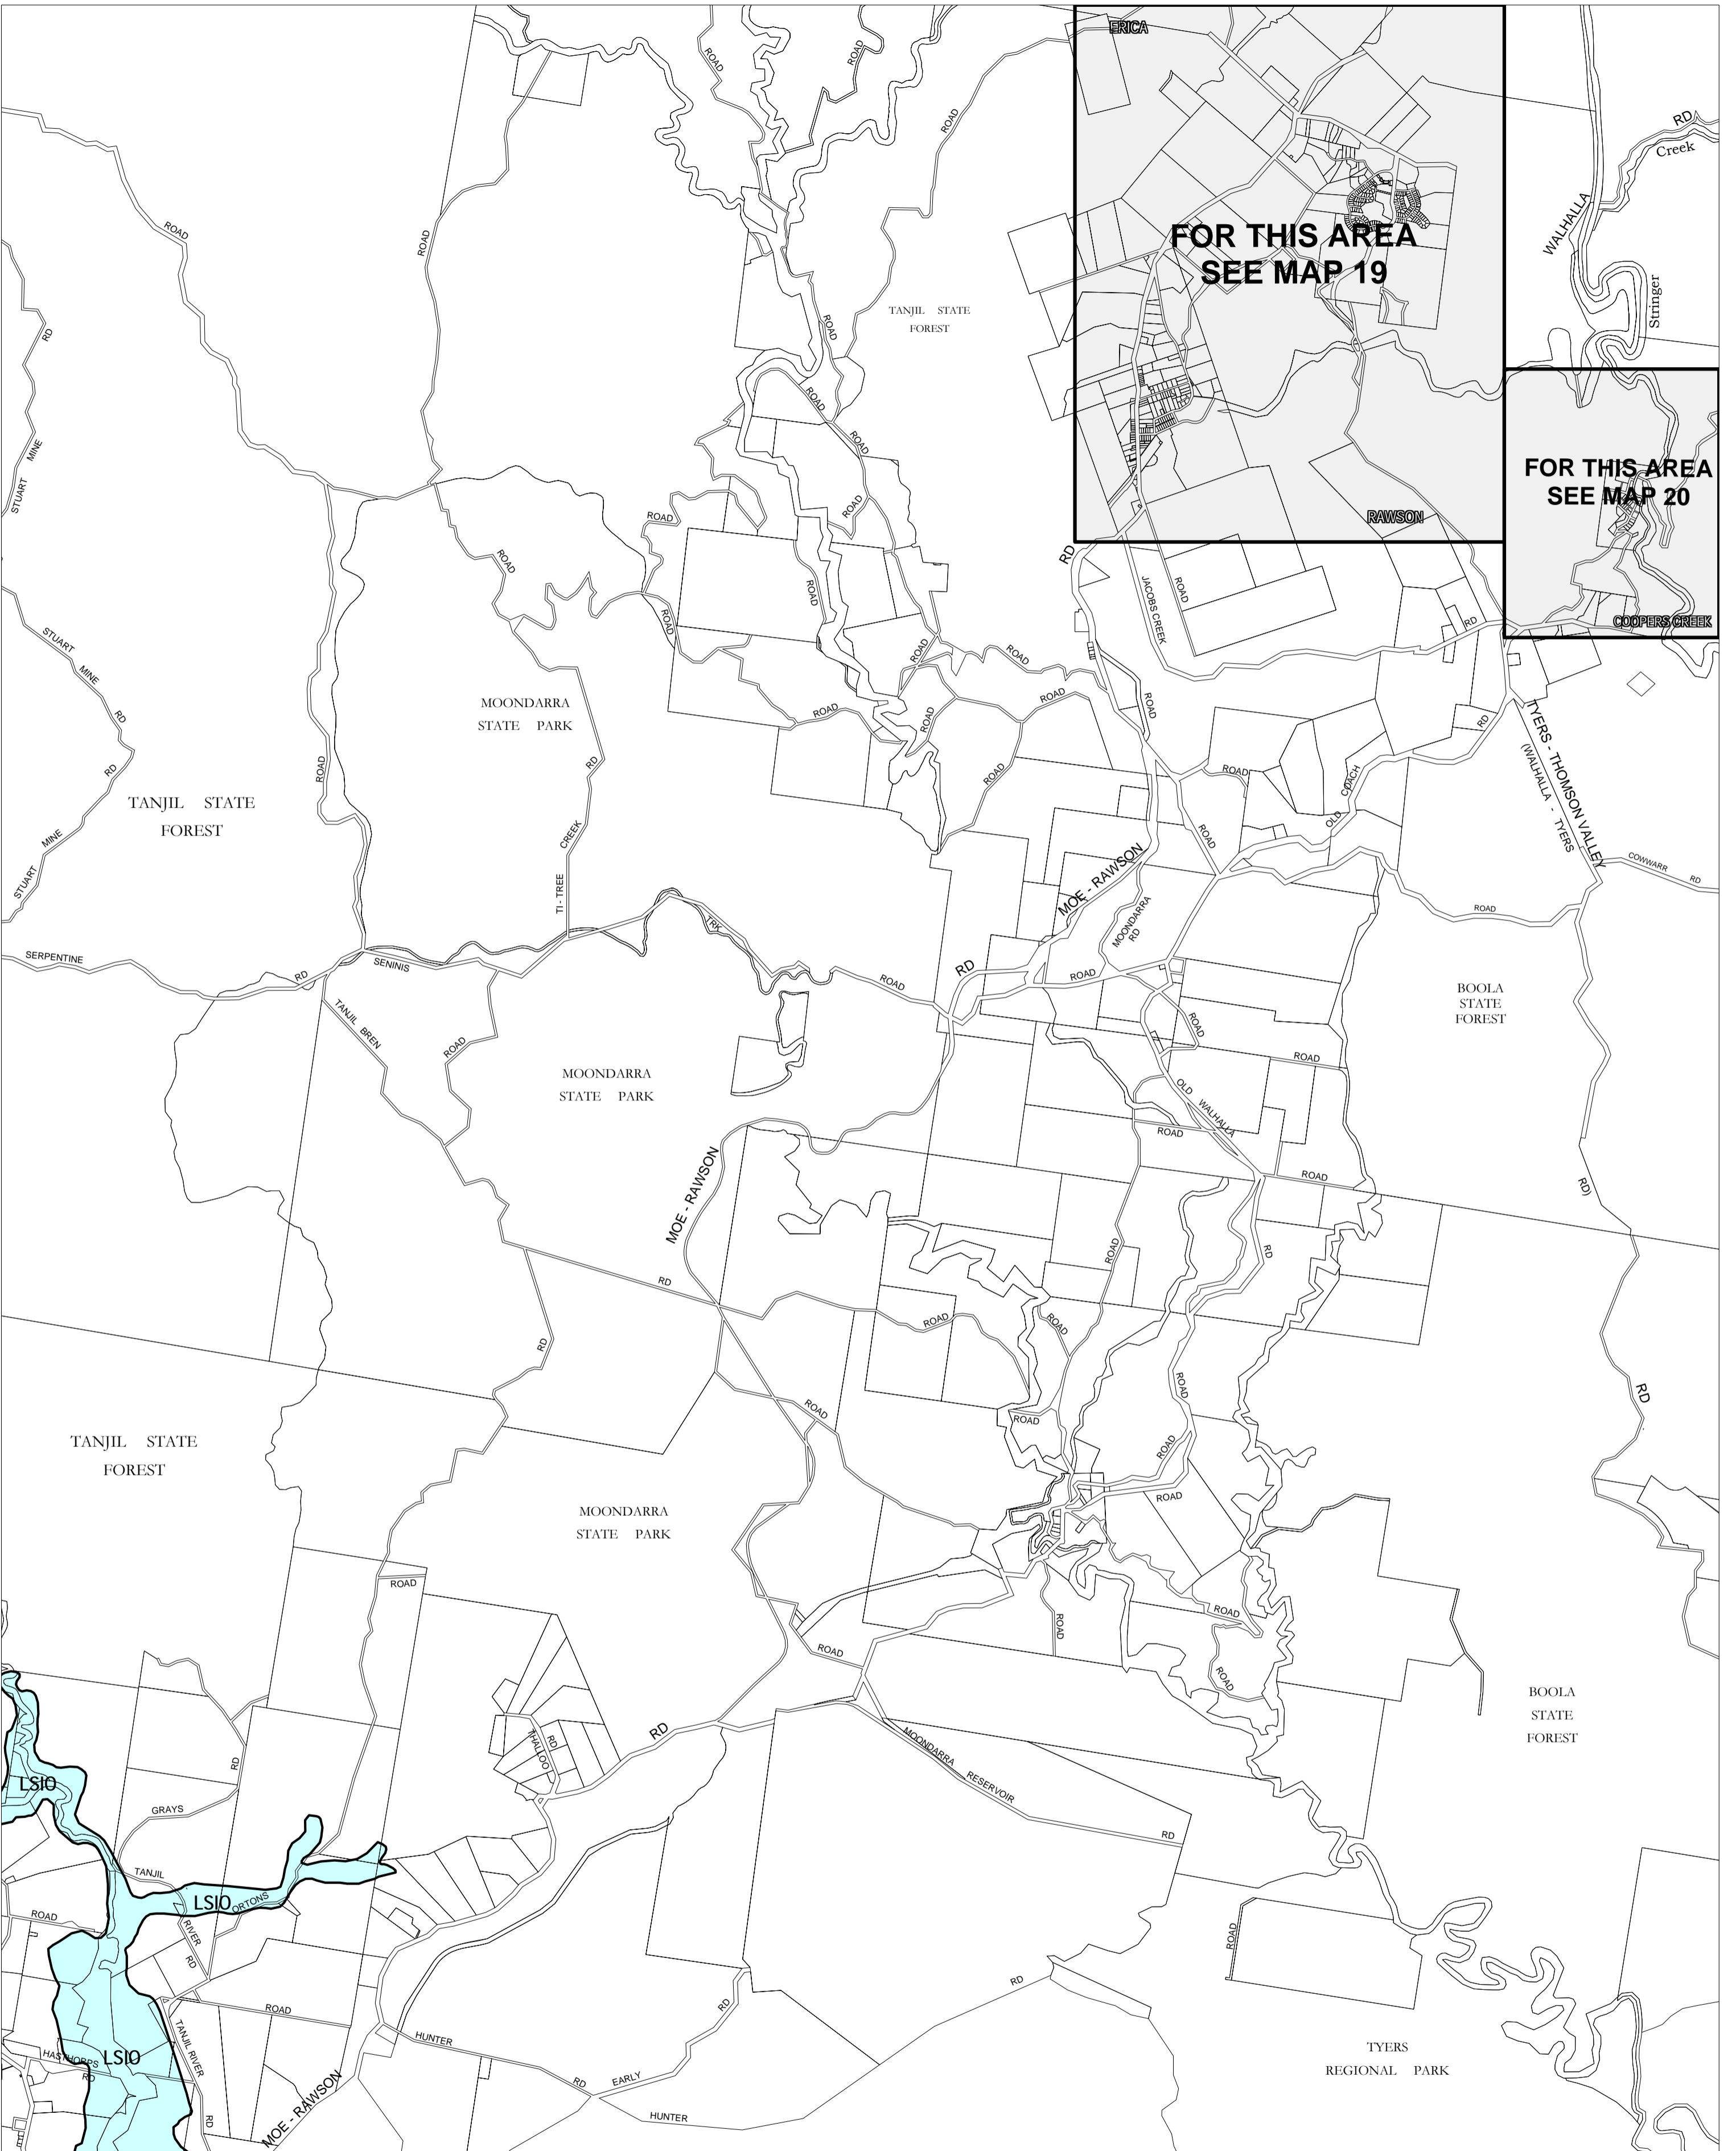

BAW BAW PLANNING SCHEME - LOCAL PROVISION

Overlays

LSIO Land Subject To Inundation Overlay

AUSTRALIAN MAP GRID ZONE 55

Printed: 28/5/2008

AMENDMENT C18