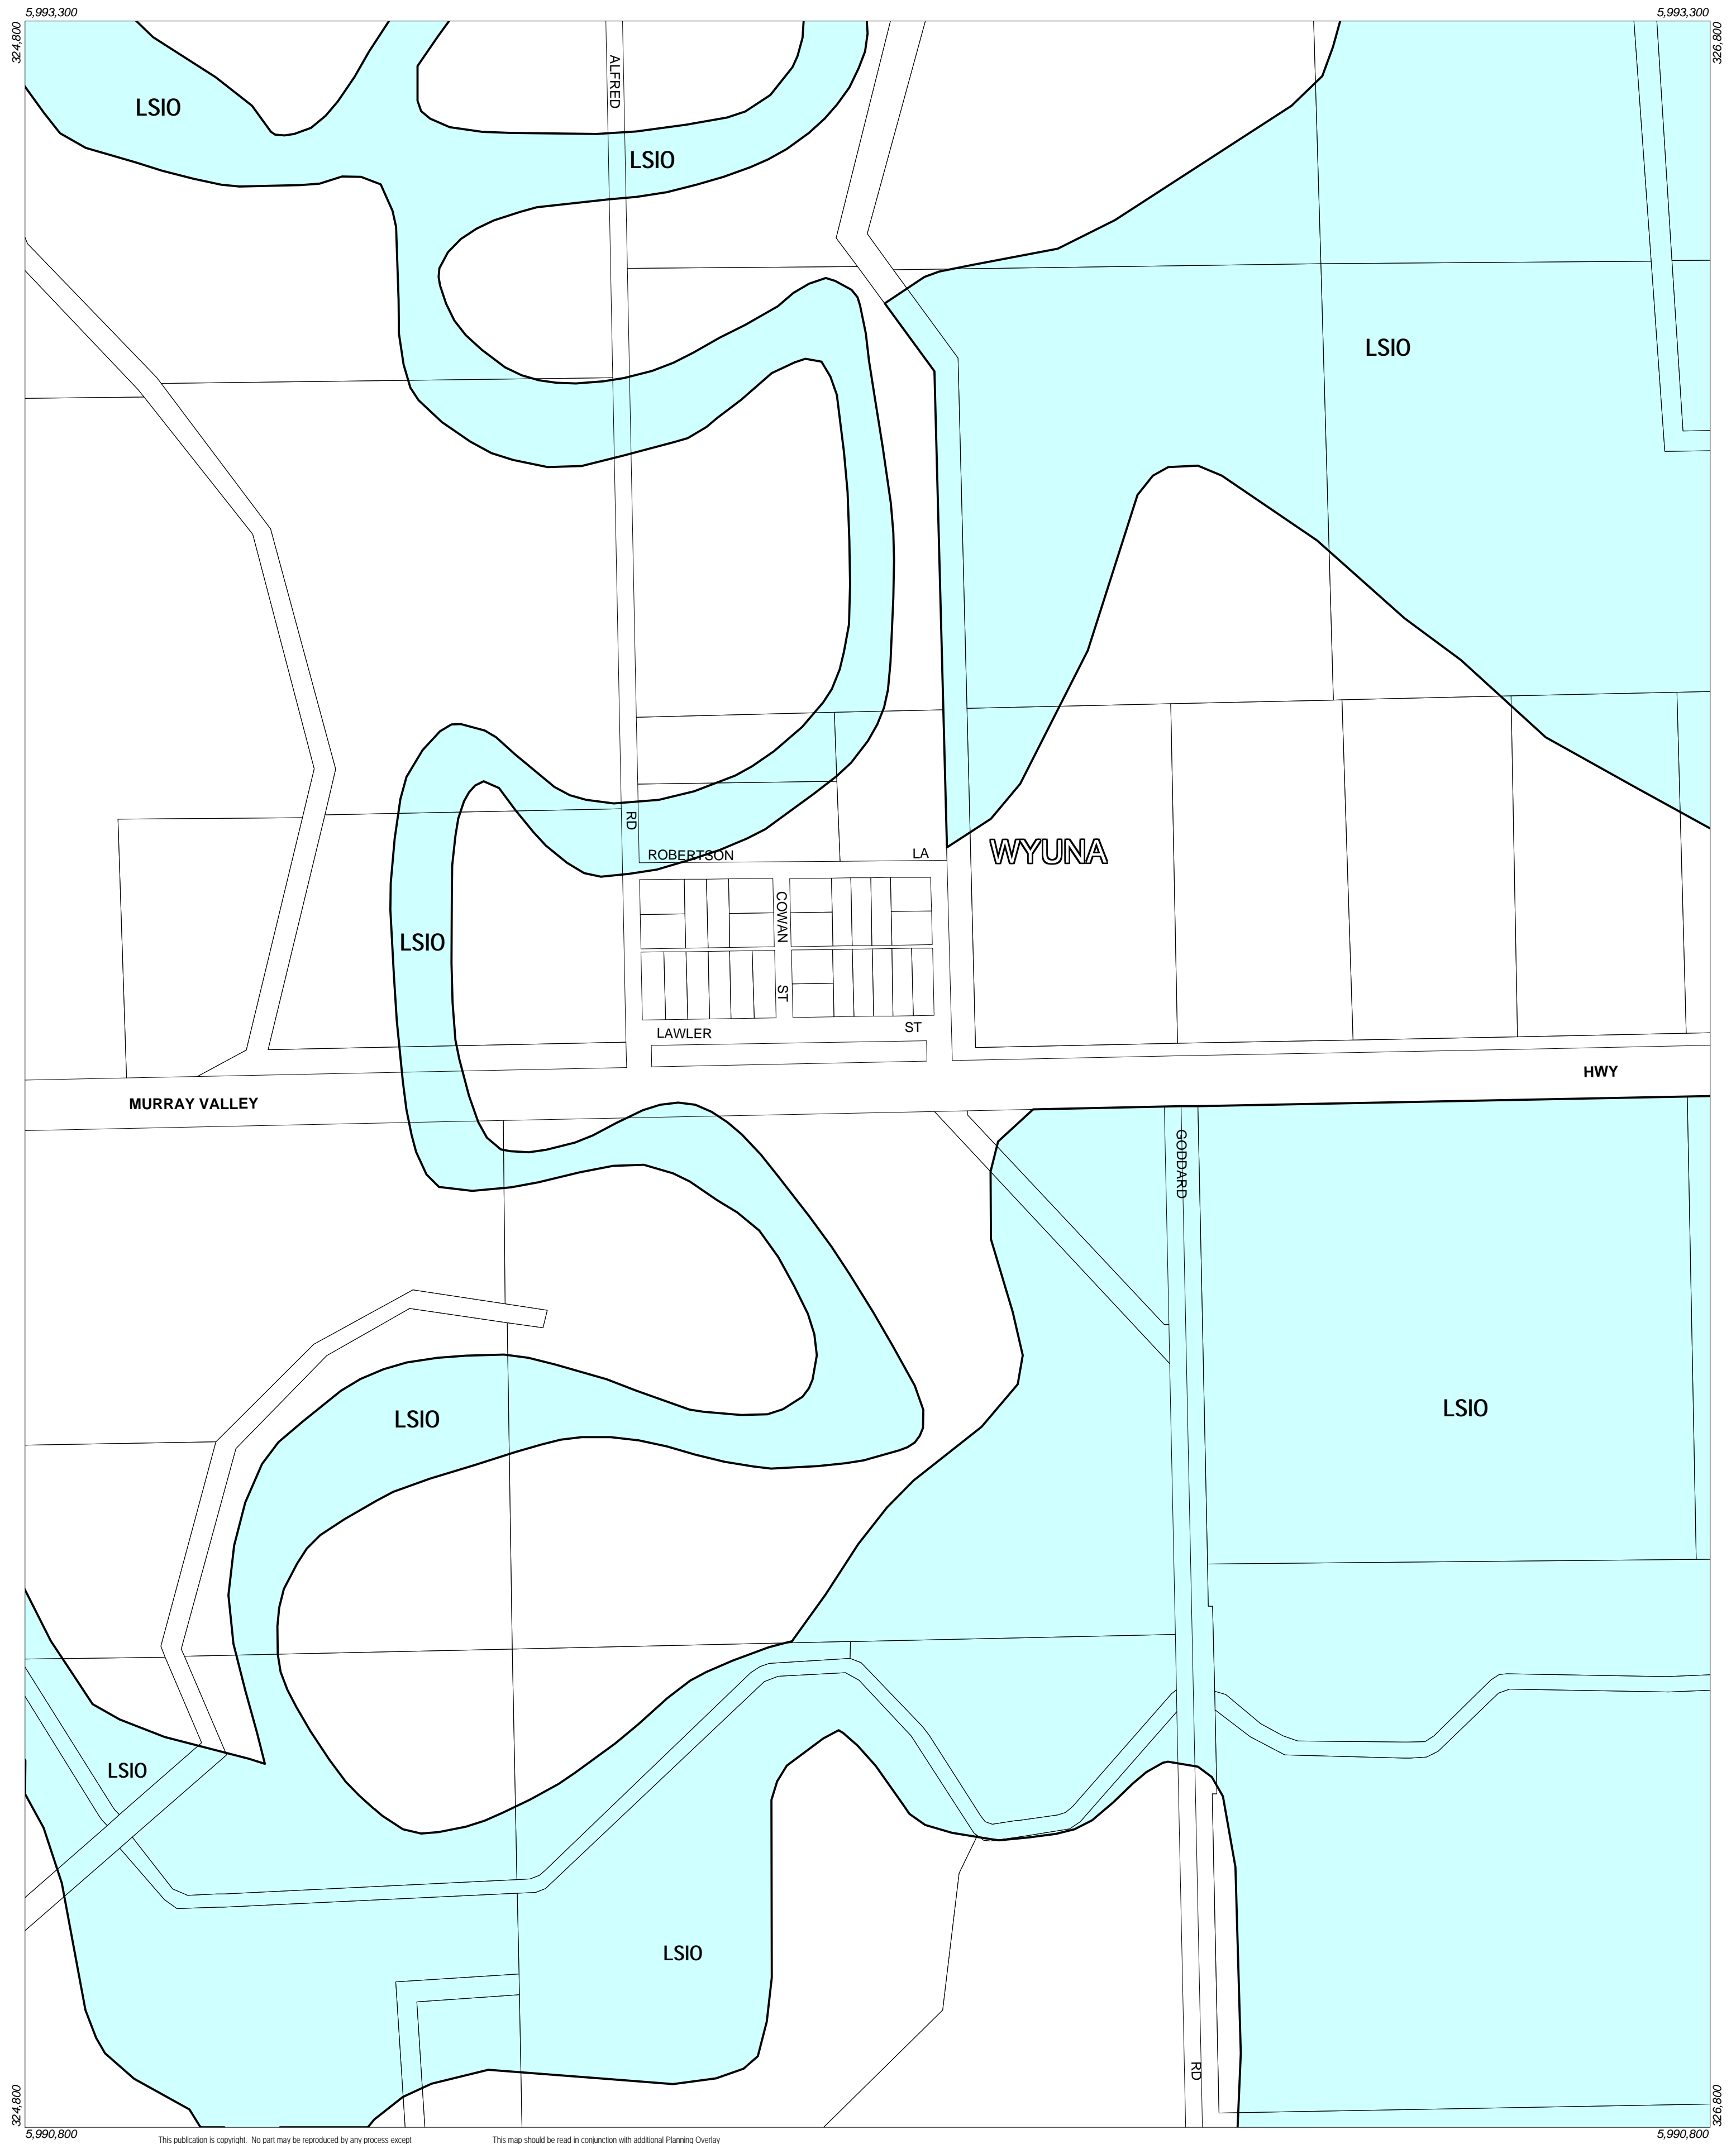

CAMPASPE PLANNING SCHEME - LOCAL PROVISION

Overlays

LSIO Land Subject To Inundation Overlay

AUSTRALIAN MAP GRID ZONE 55

INDEX TO ADJOINING METRIC SERIES MAP

Amendment C14 Pt.1
Printed: 3/1/2003