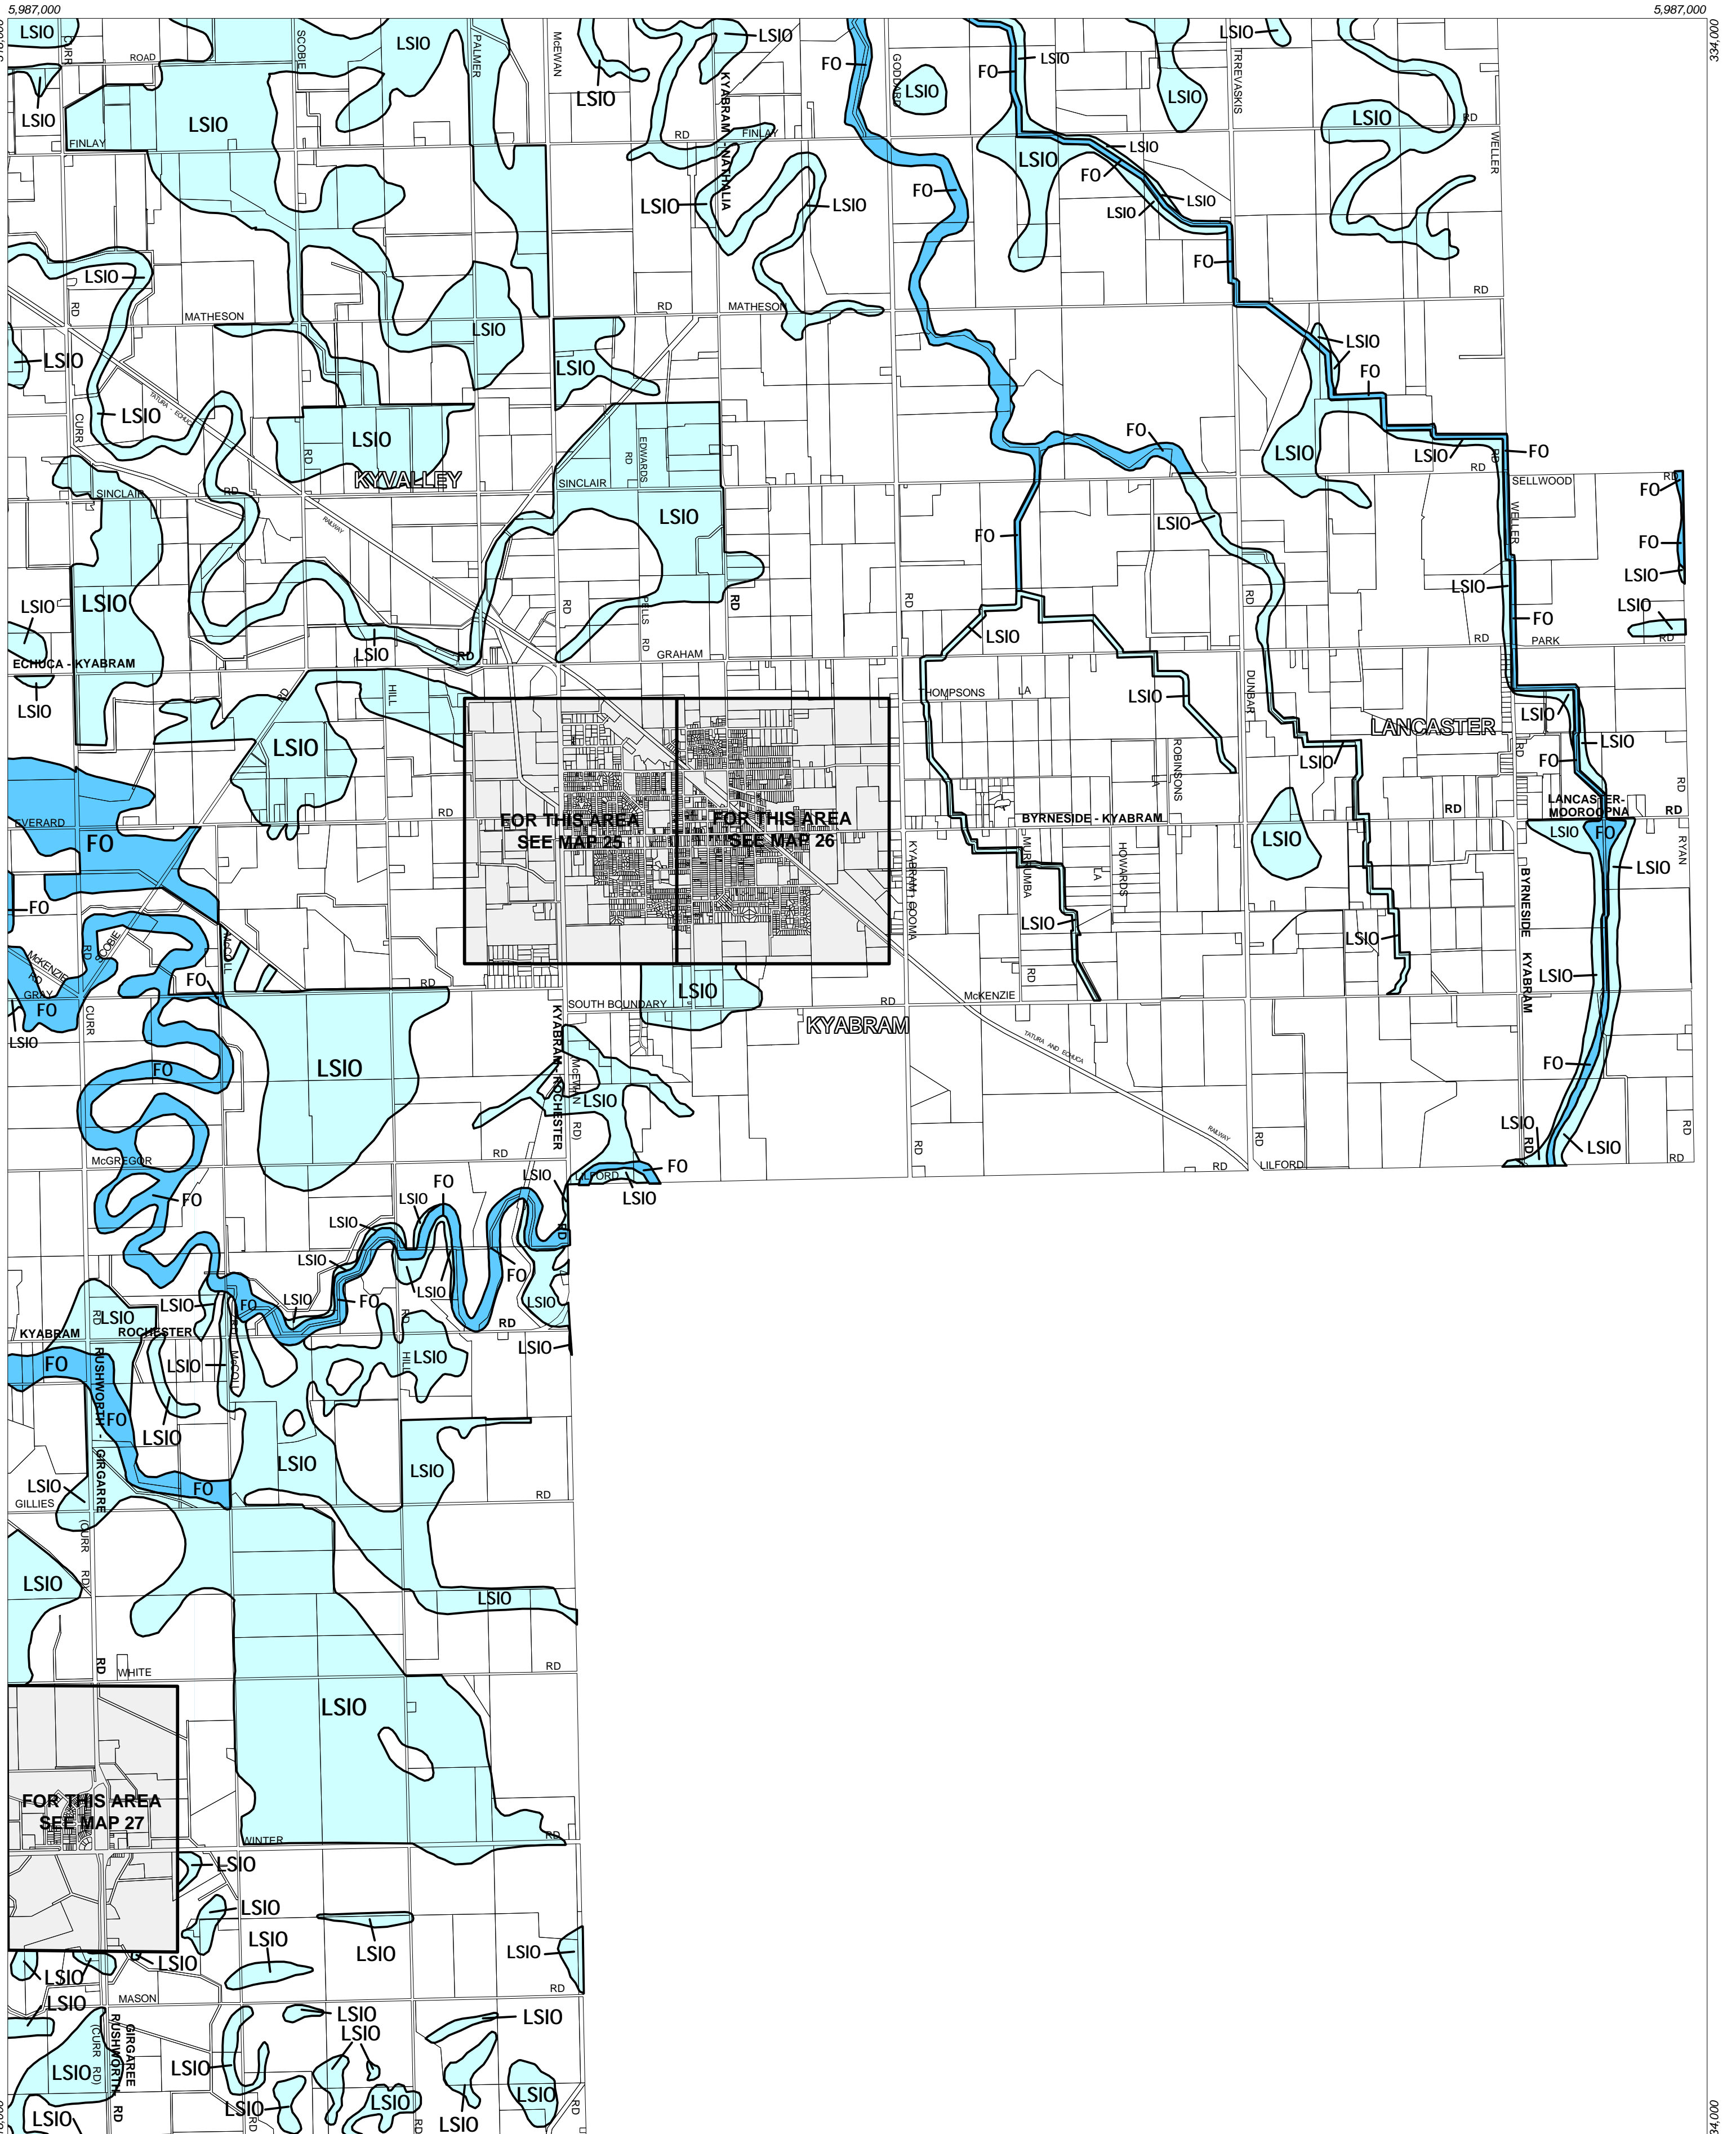

# CAMPASPE PLANNING SCHEME - LOCAL PROVISION

This publication is copyright. No part may be reproduced by any process except in accordance with the provisions of the Copyright Act. © State of Victoria. This map should be read in conjunction with additional Planning Maps (if applicable) as indicated on the INDEX TO MAPS.

- Overlays**
- FO Floodway Overlay
  - LSIO Land Subject to Inundation Overlay

Amendment C14 Pt.1  
Printed: 3/1/2003