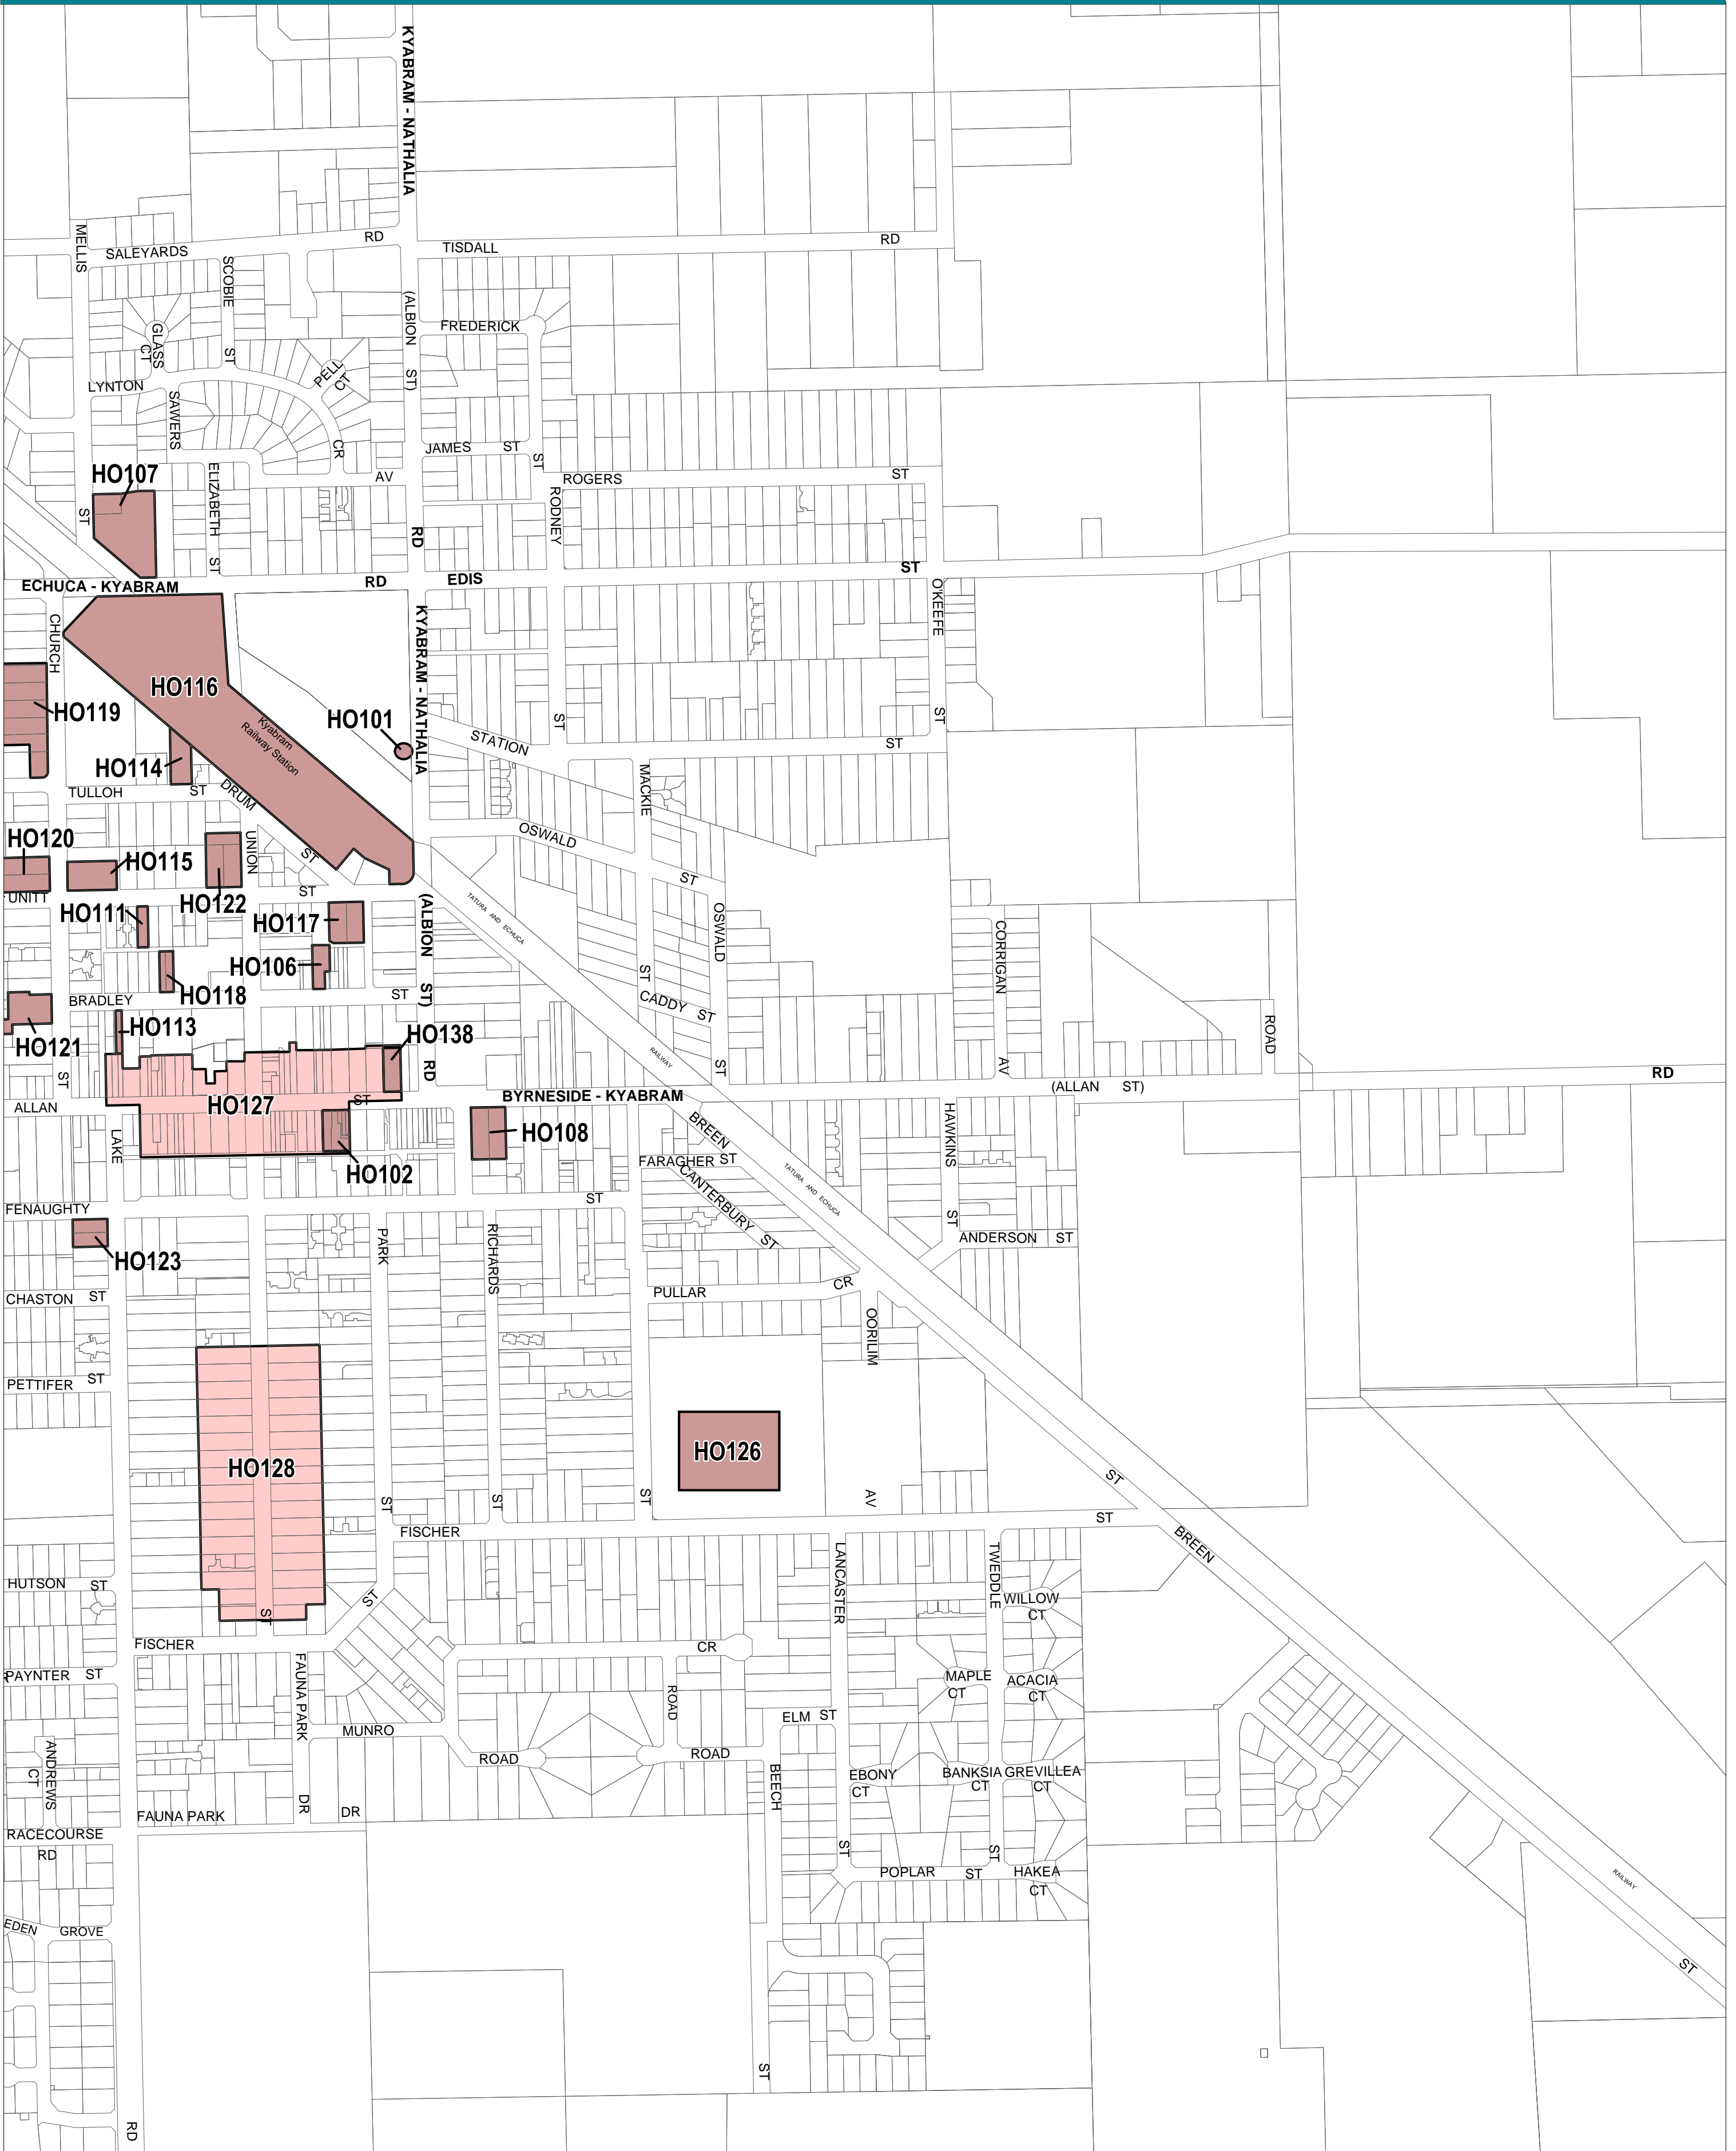

CAMPASPE PLANNING SCHEME - LOCAL PROVISION

Overlays

HO Heritage Overlay

AUSTRALIAN MAP GRID ZONE 55

PREPARED BY: Planning Mapping Services

Environment,
Land, Water
and Planning

Printed: 15/7/2016

AMENDMENT C101

INDEX TO ADJOINING METRIC SERIES MAP