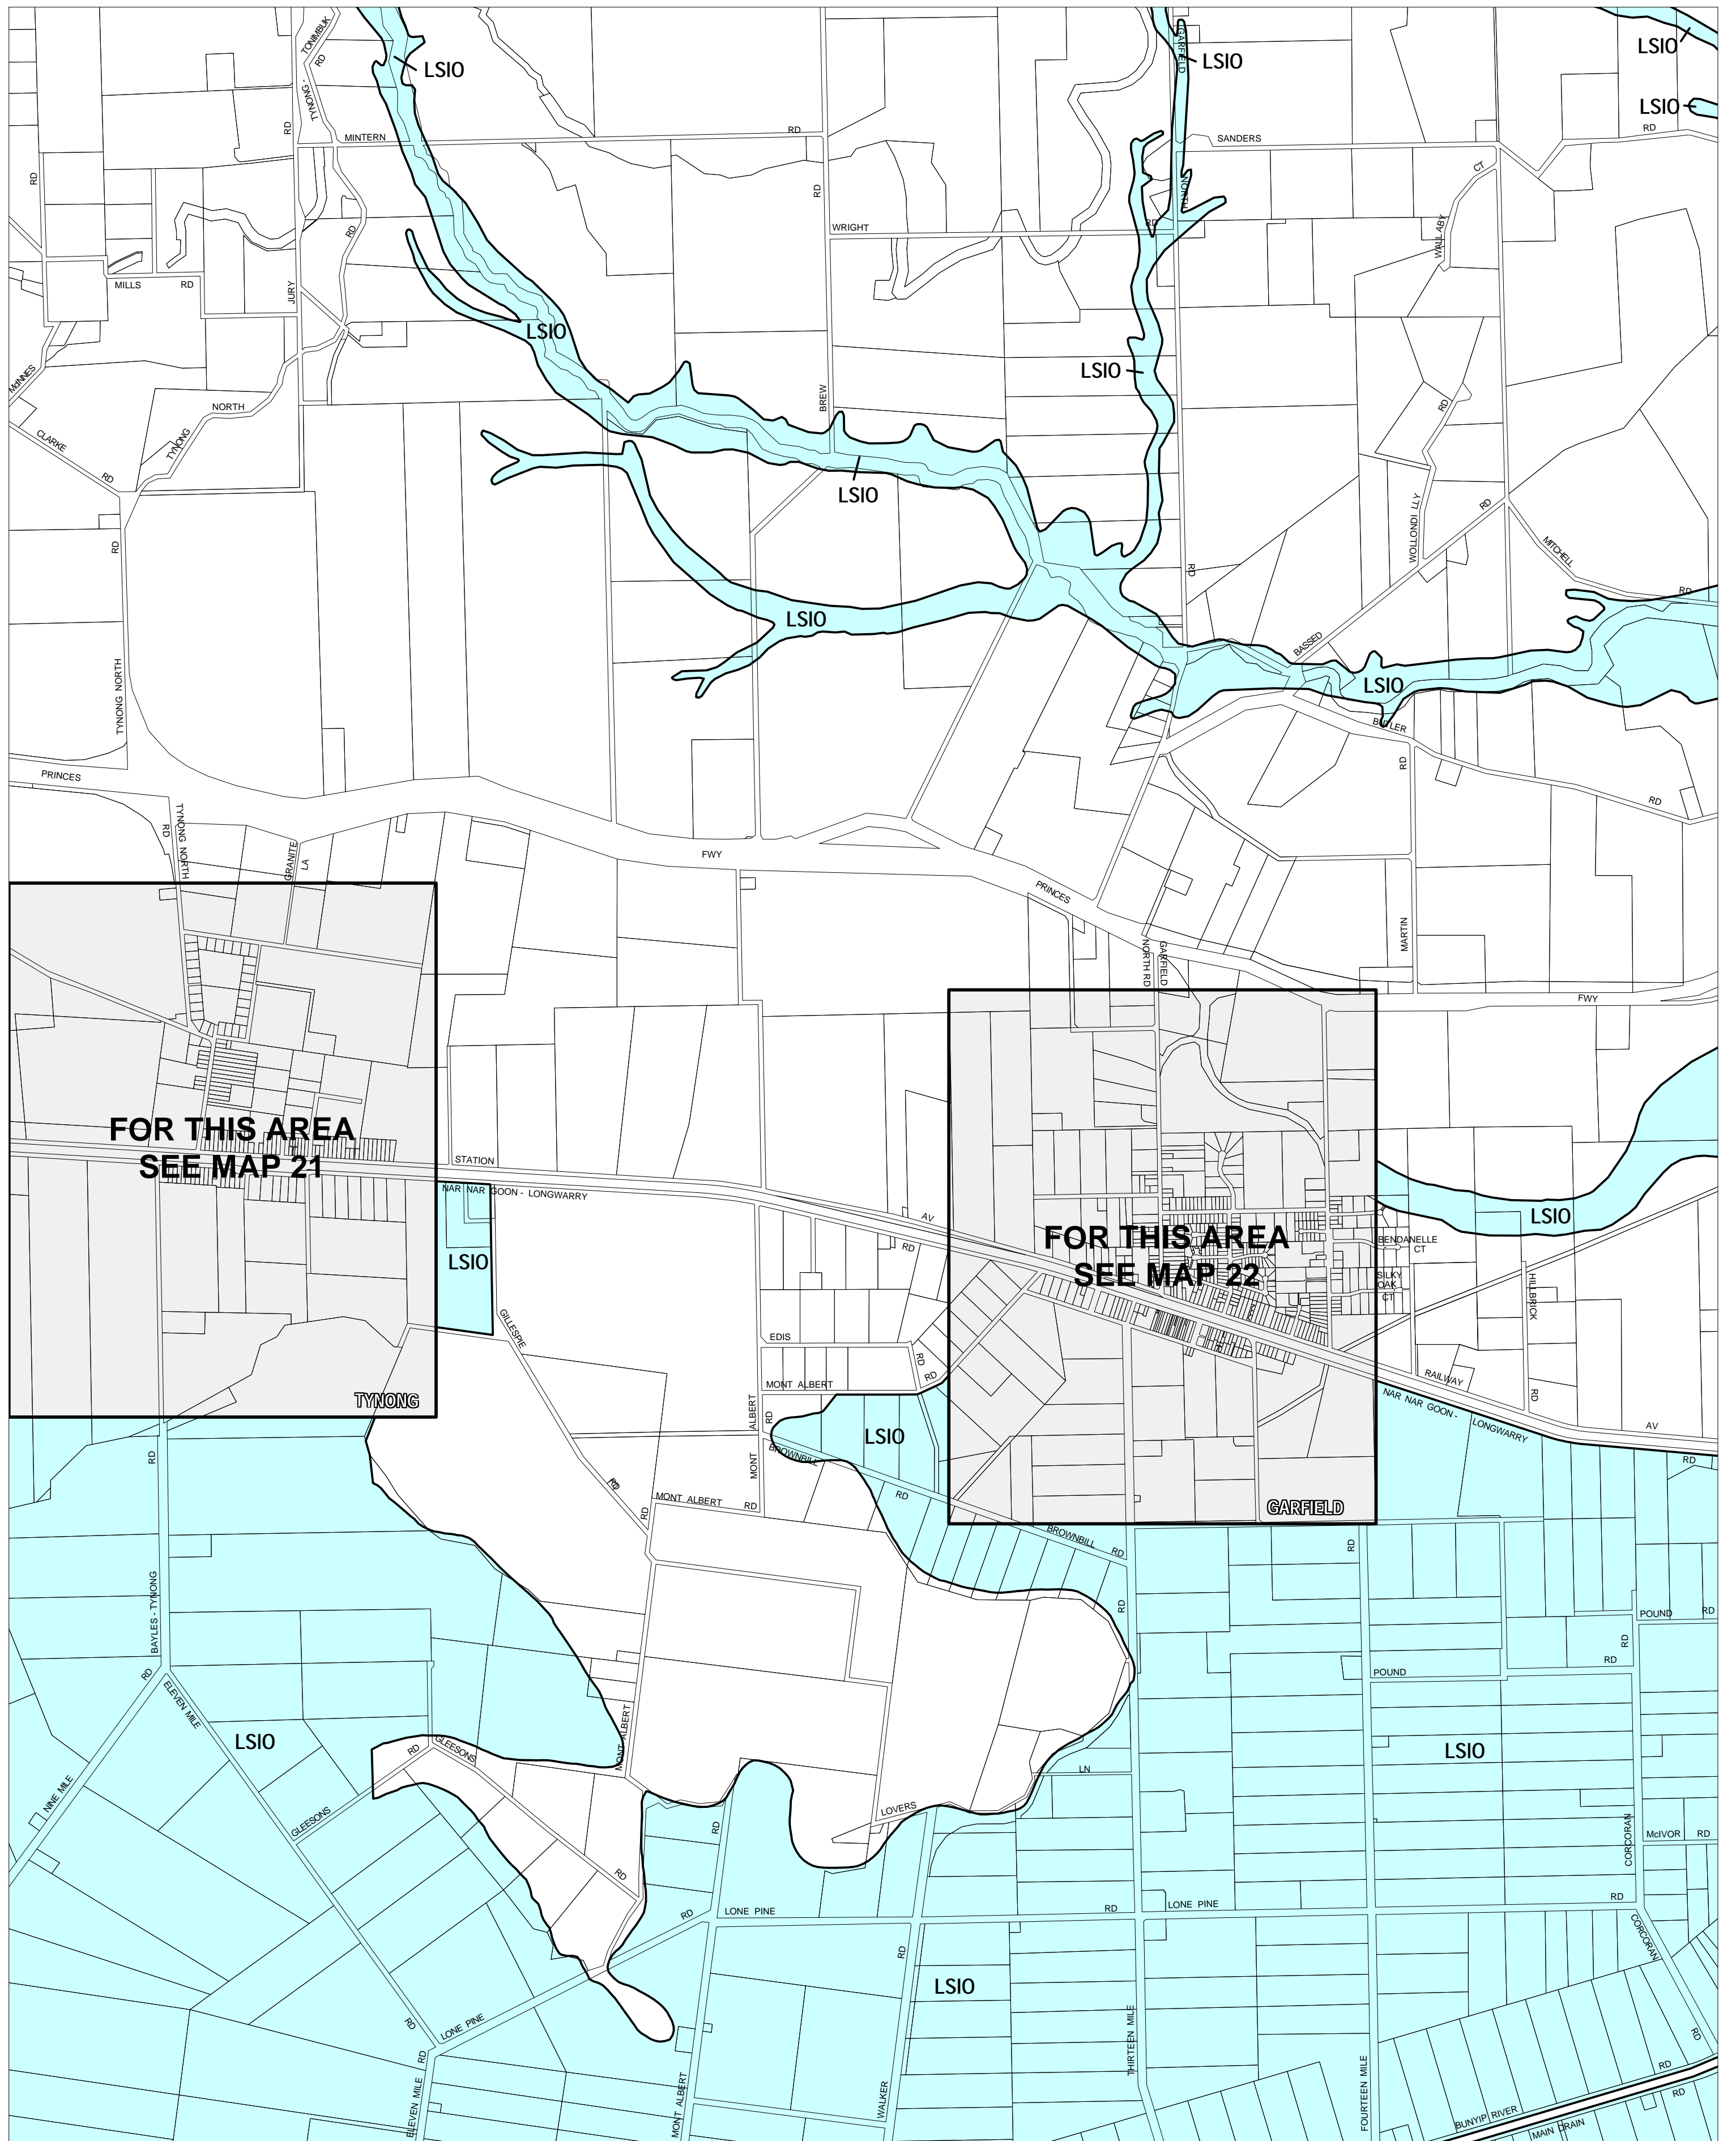

CARDINIA PLANNING SCHEME - LOCAL PROVISION

Overlays

LSIO Land Subject to Inundation Overlay

AUSTRALIAN MAP GRID ZONE 55

Printed: 19/3/2008

AMENDMENT C24