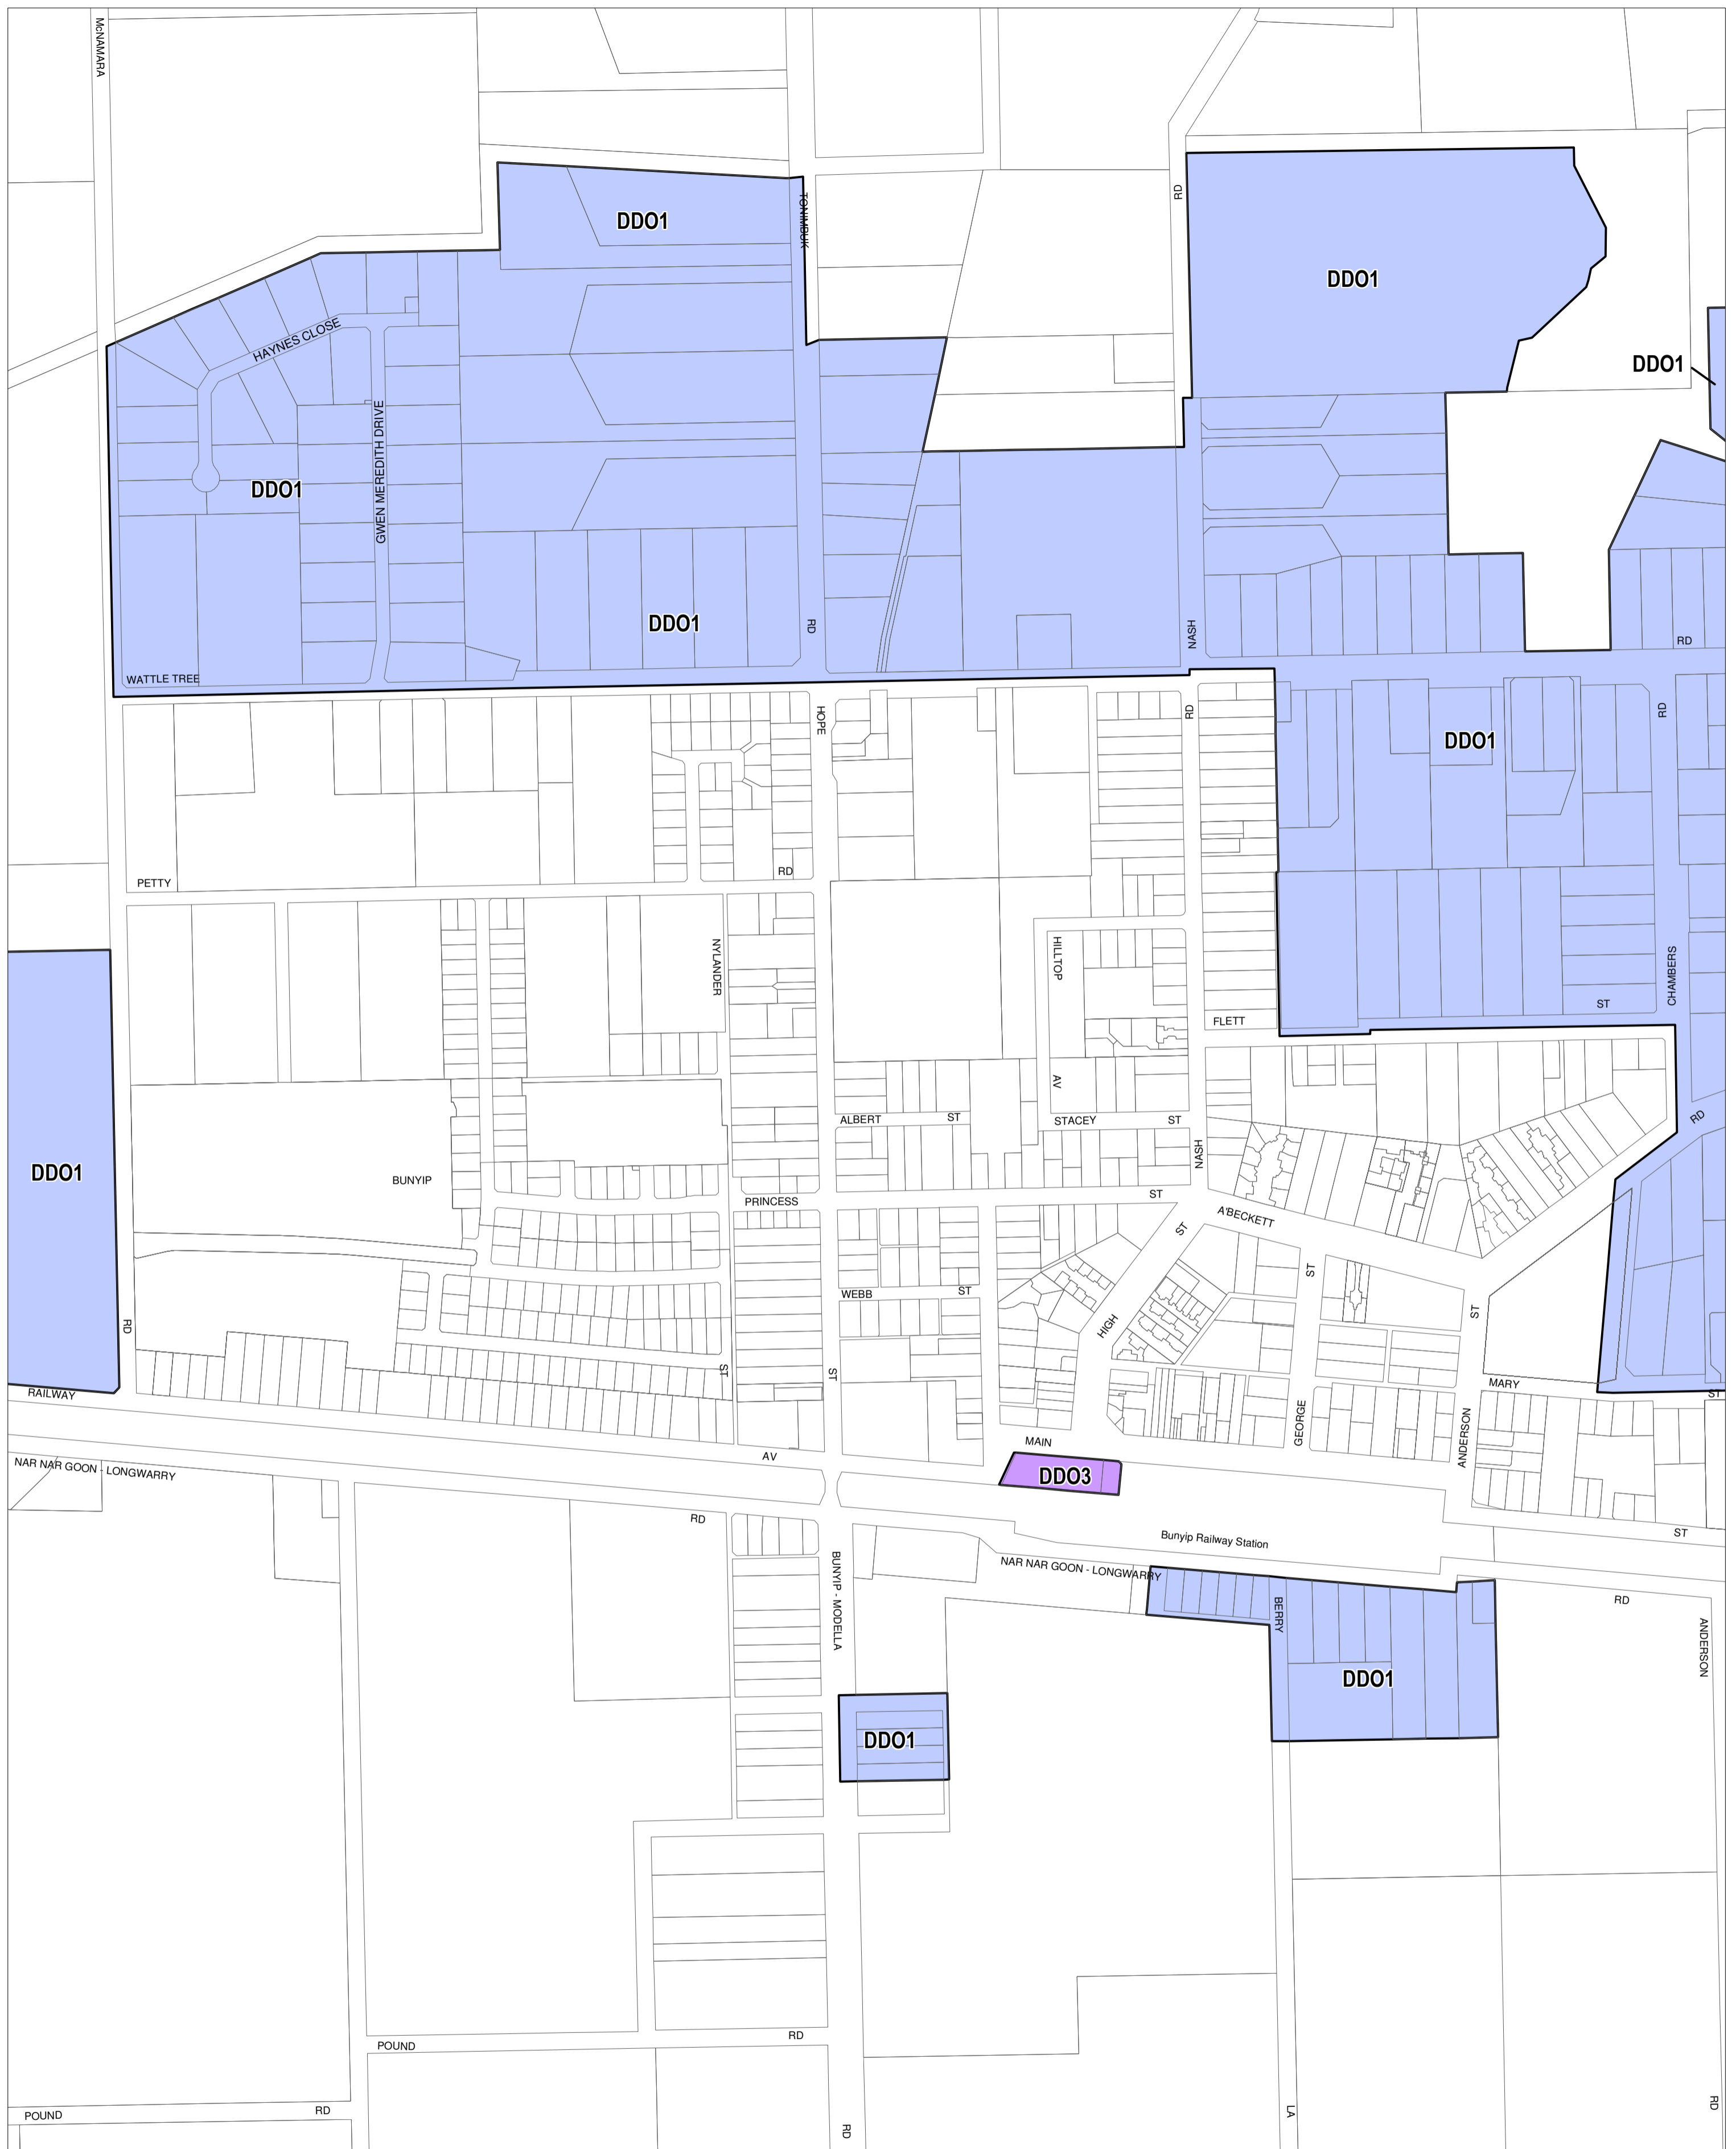

CARDINIA PLANNING SCHEME - LOCAL PROVISION

Overlays

- DDO1 Design And Development Overlay - Schedule 1
- DDO3 Design And Development Overlay - Schedule 3

100 0 100 200 300 400 500 m
AUSTRALIAN MAP GRID ZONE 55

INDEX TO ADJOINING METRIC SERIES MAP

1	2	3
4	5	6
7	8	9
10	11	12
13	14	15
16	17	18
19	20	21
22	23	24
25	26	27
28	29	30

Printed: 7/12/2012

AMENDMENT C169