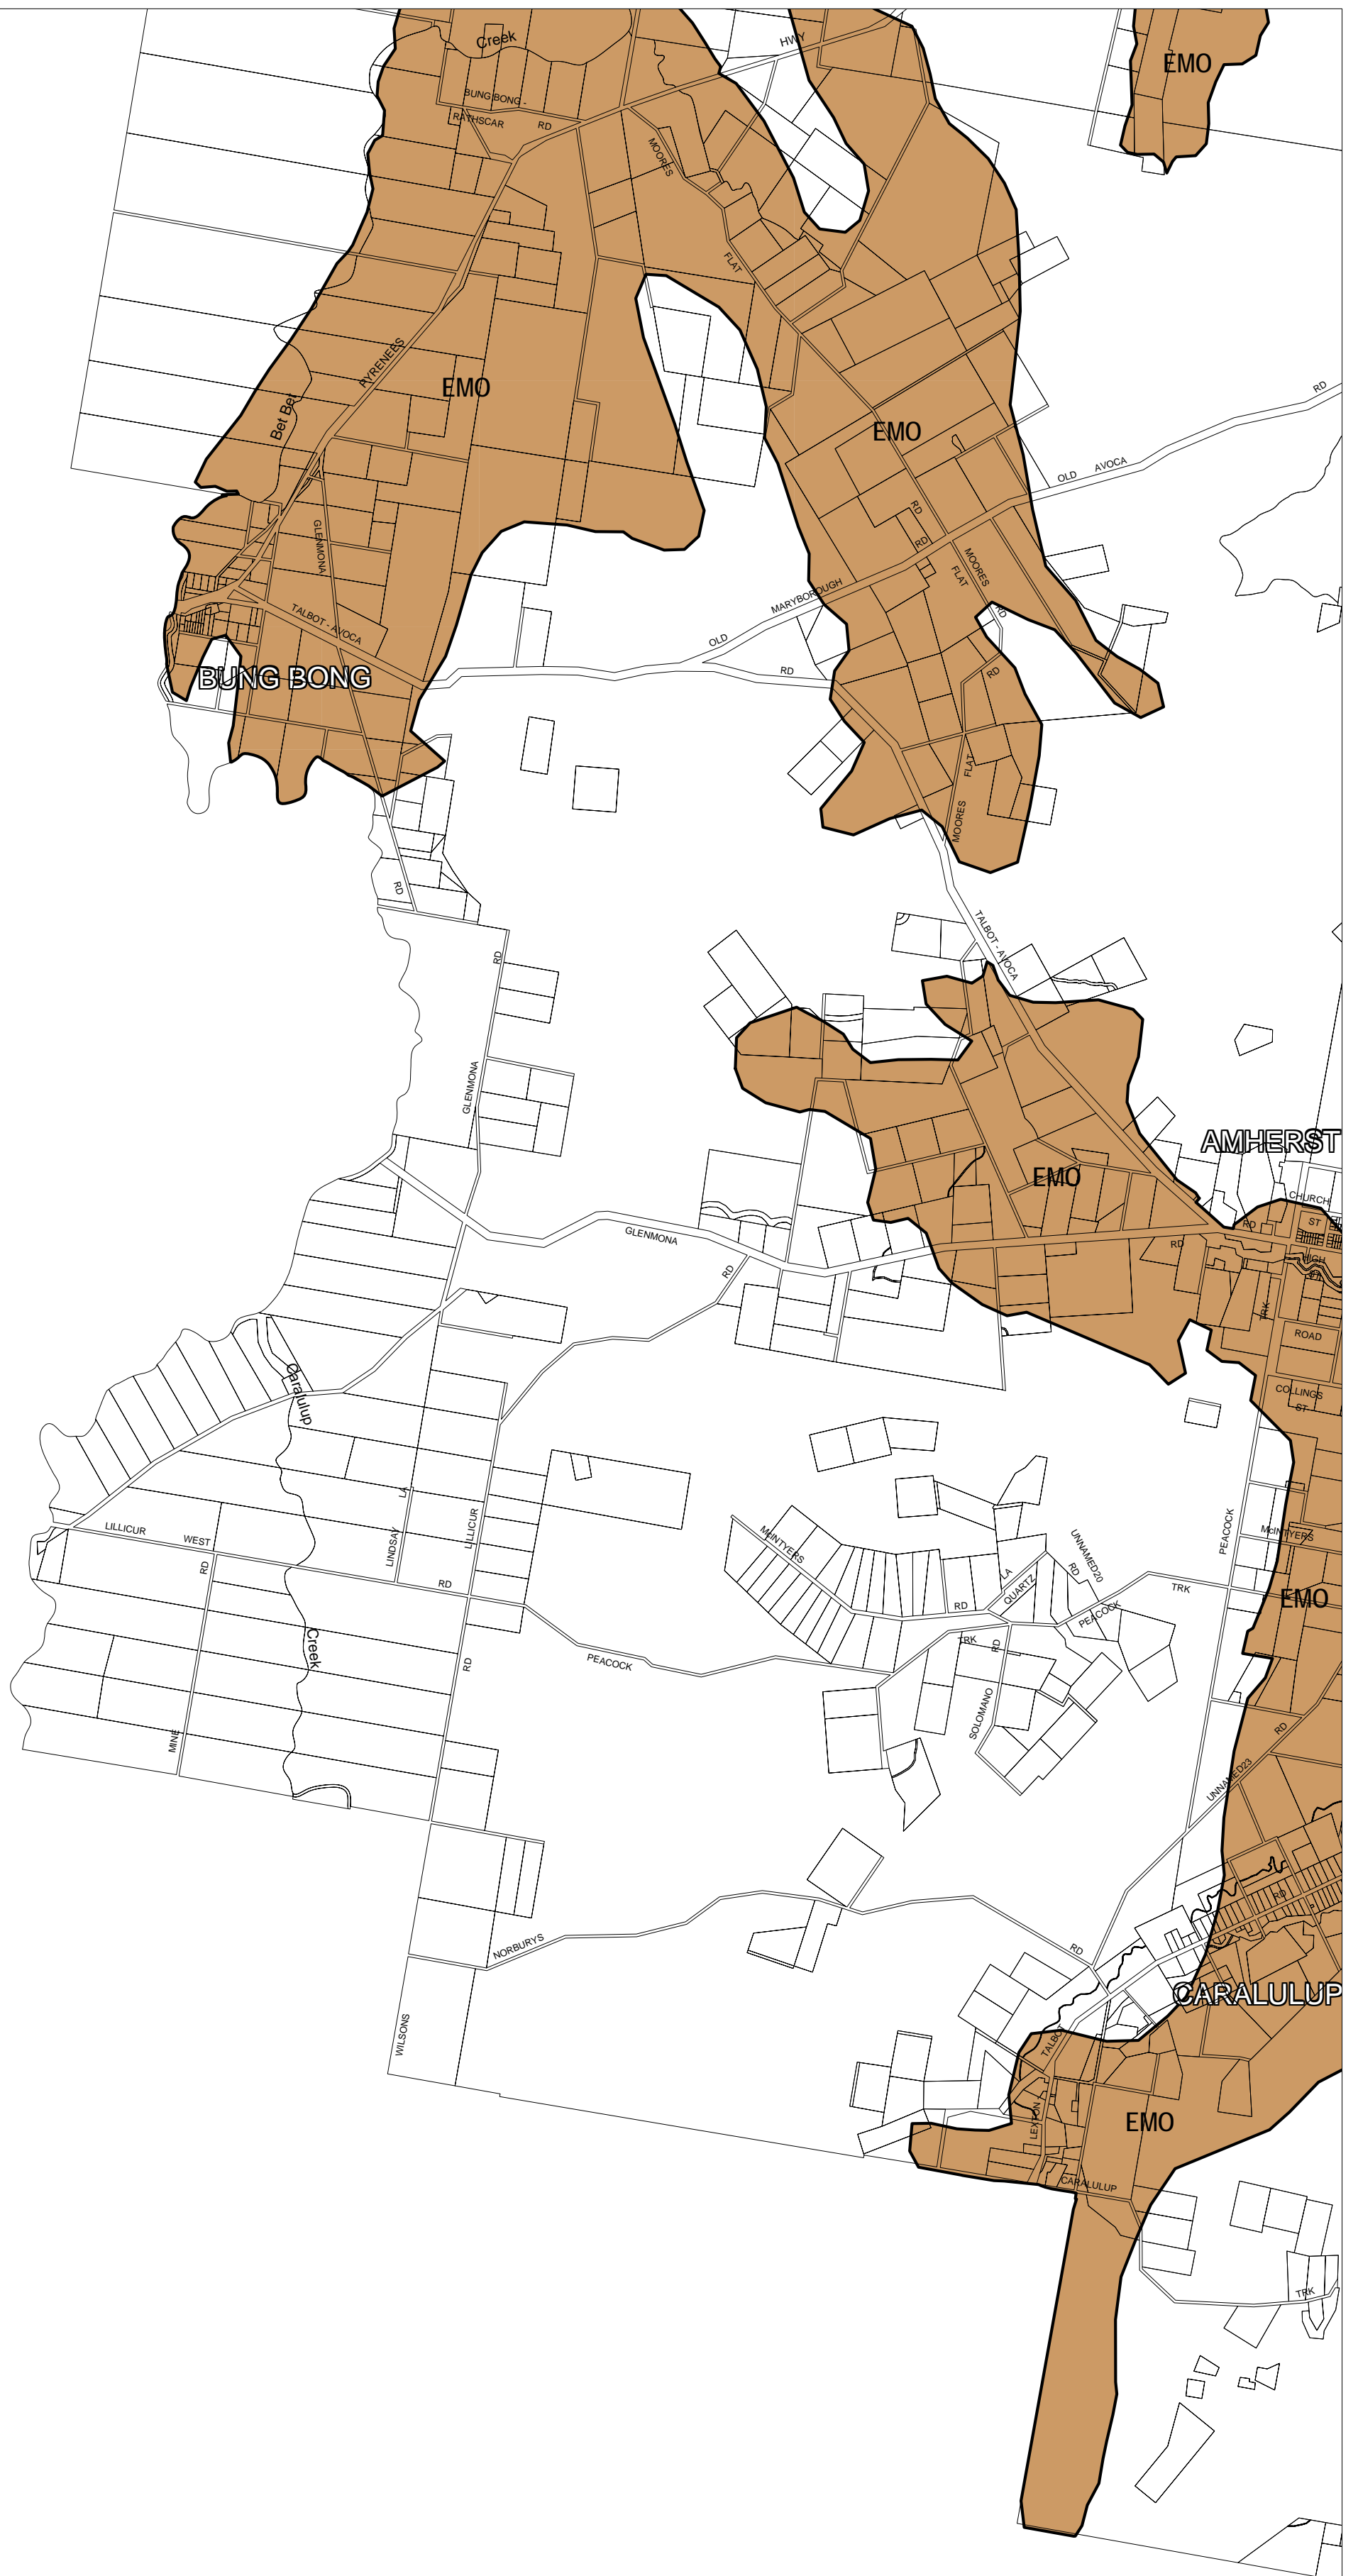

CENTRAL GOLDFIELDS PLANNING SCHEME - LOCAL PROVISION

Overlays

EMO Erosion Management Overlay

AUSTRALIAN MAP GRID ZONE 54

INDEX TO ADJOINING METRIC SERIES MAP

Printed: 13/9/2007