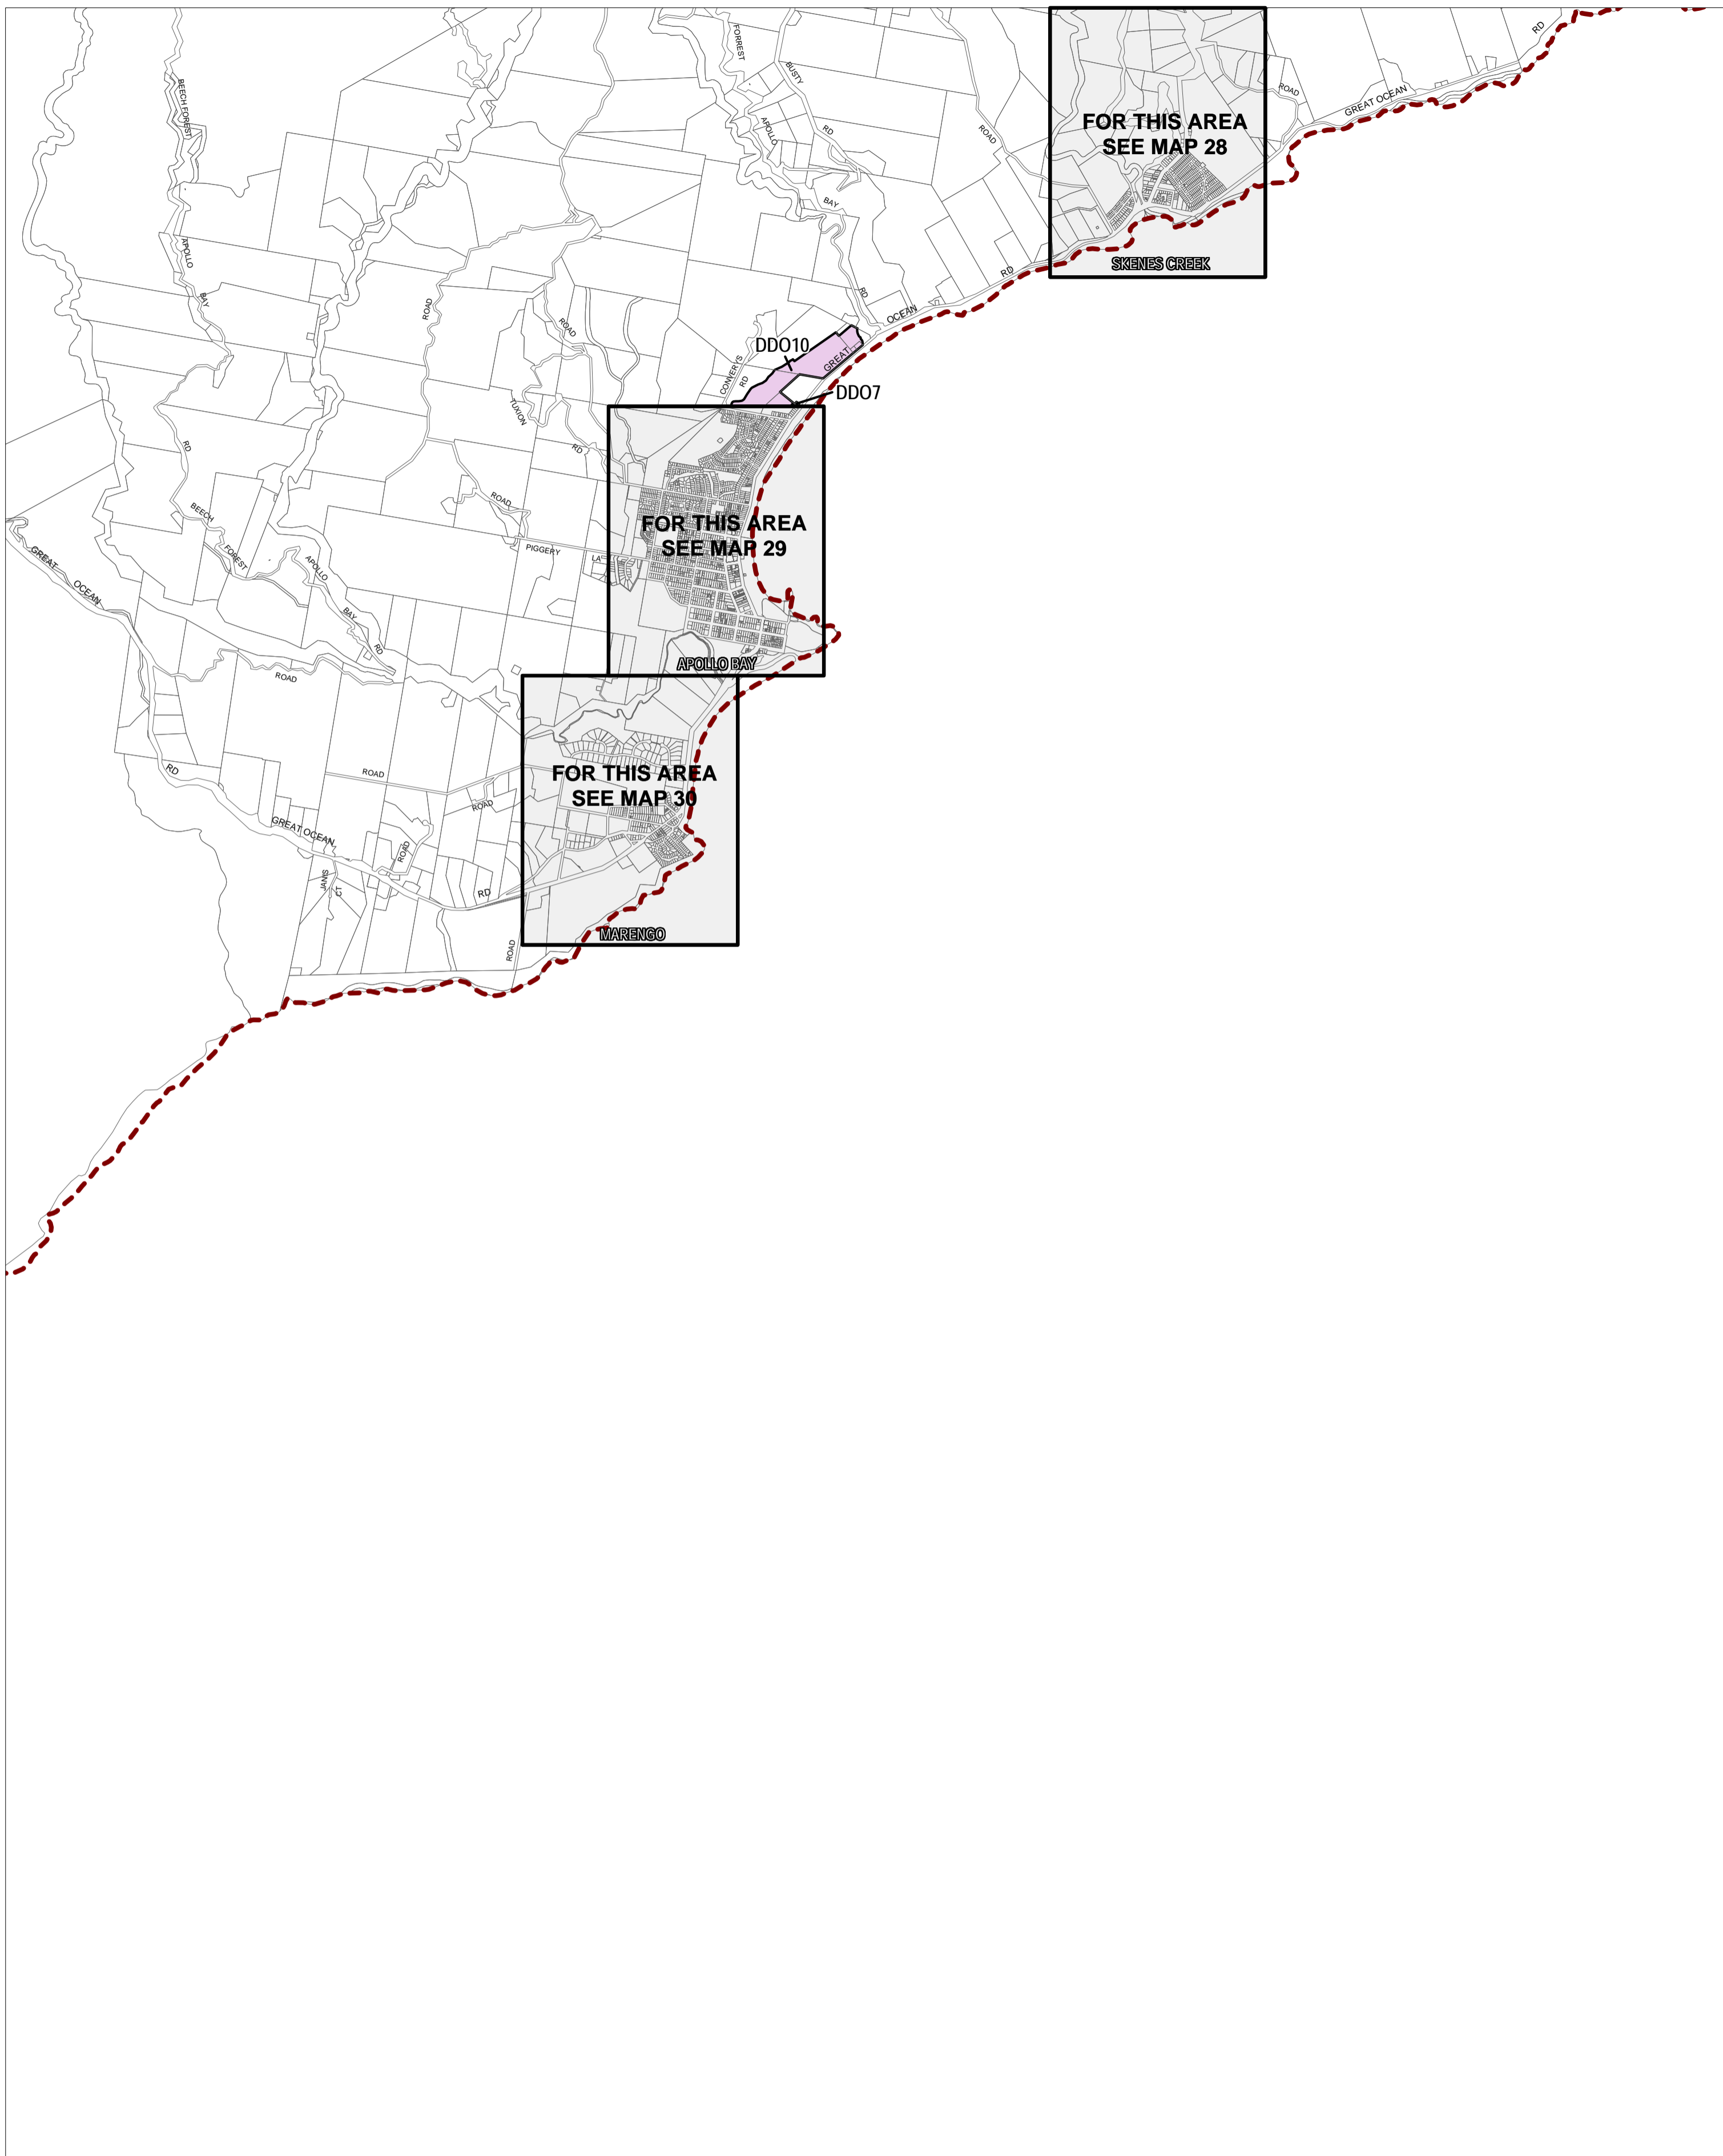

COLAC OTWAY PLANNING SCHEME - LOCAL PROVISION

Overlays	
	Design And Development Overlay - Schedule 10
	Design And Development Overlay - Schedule 7

AUSTRALIAN MAP GRID ZONE 54

Printed: 13/2/2015

AMENDMENT C74