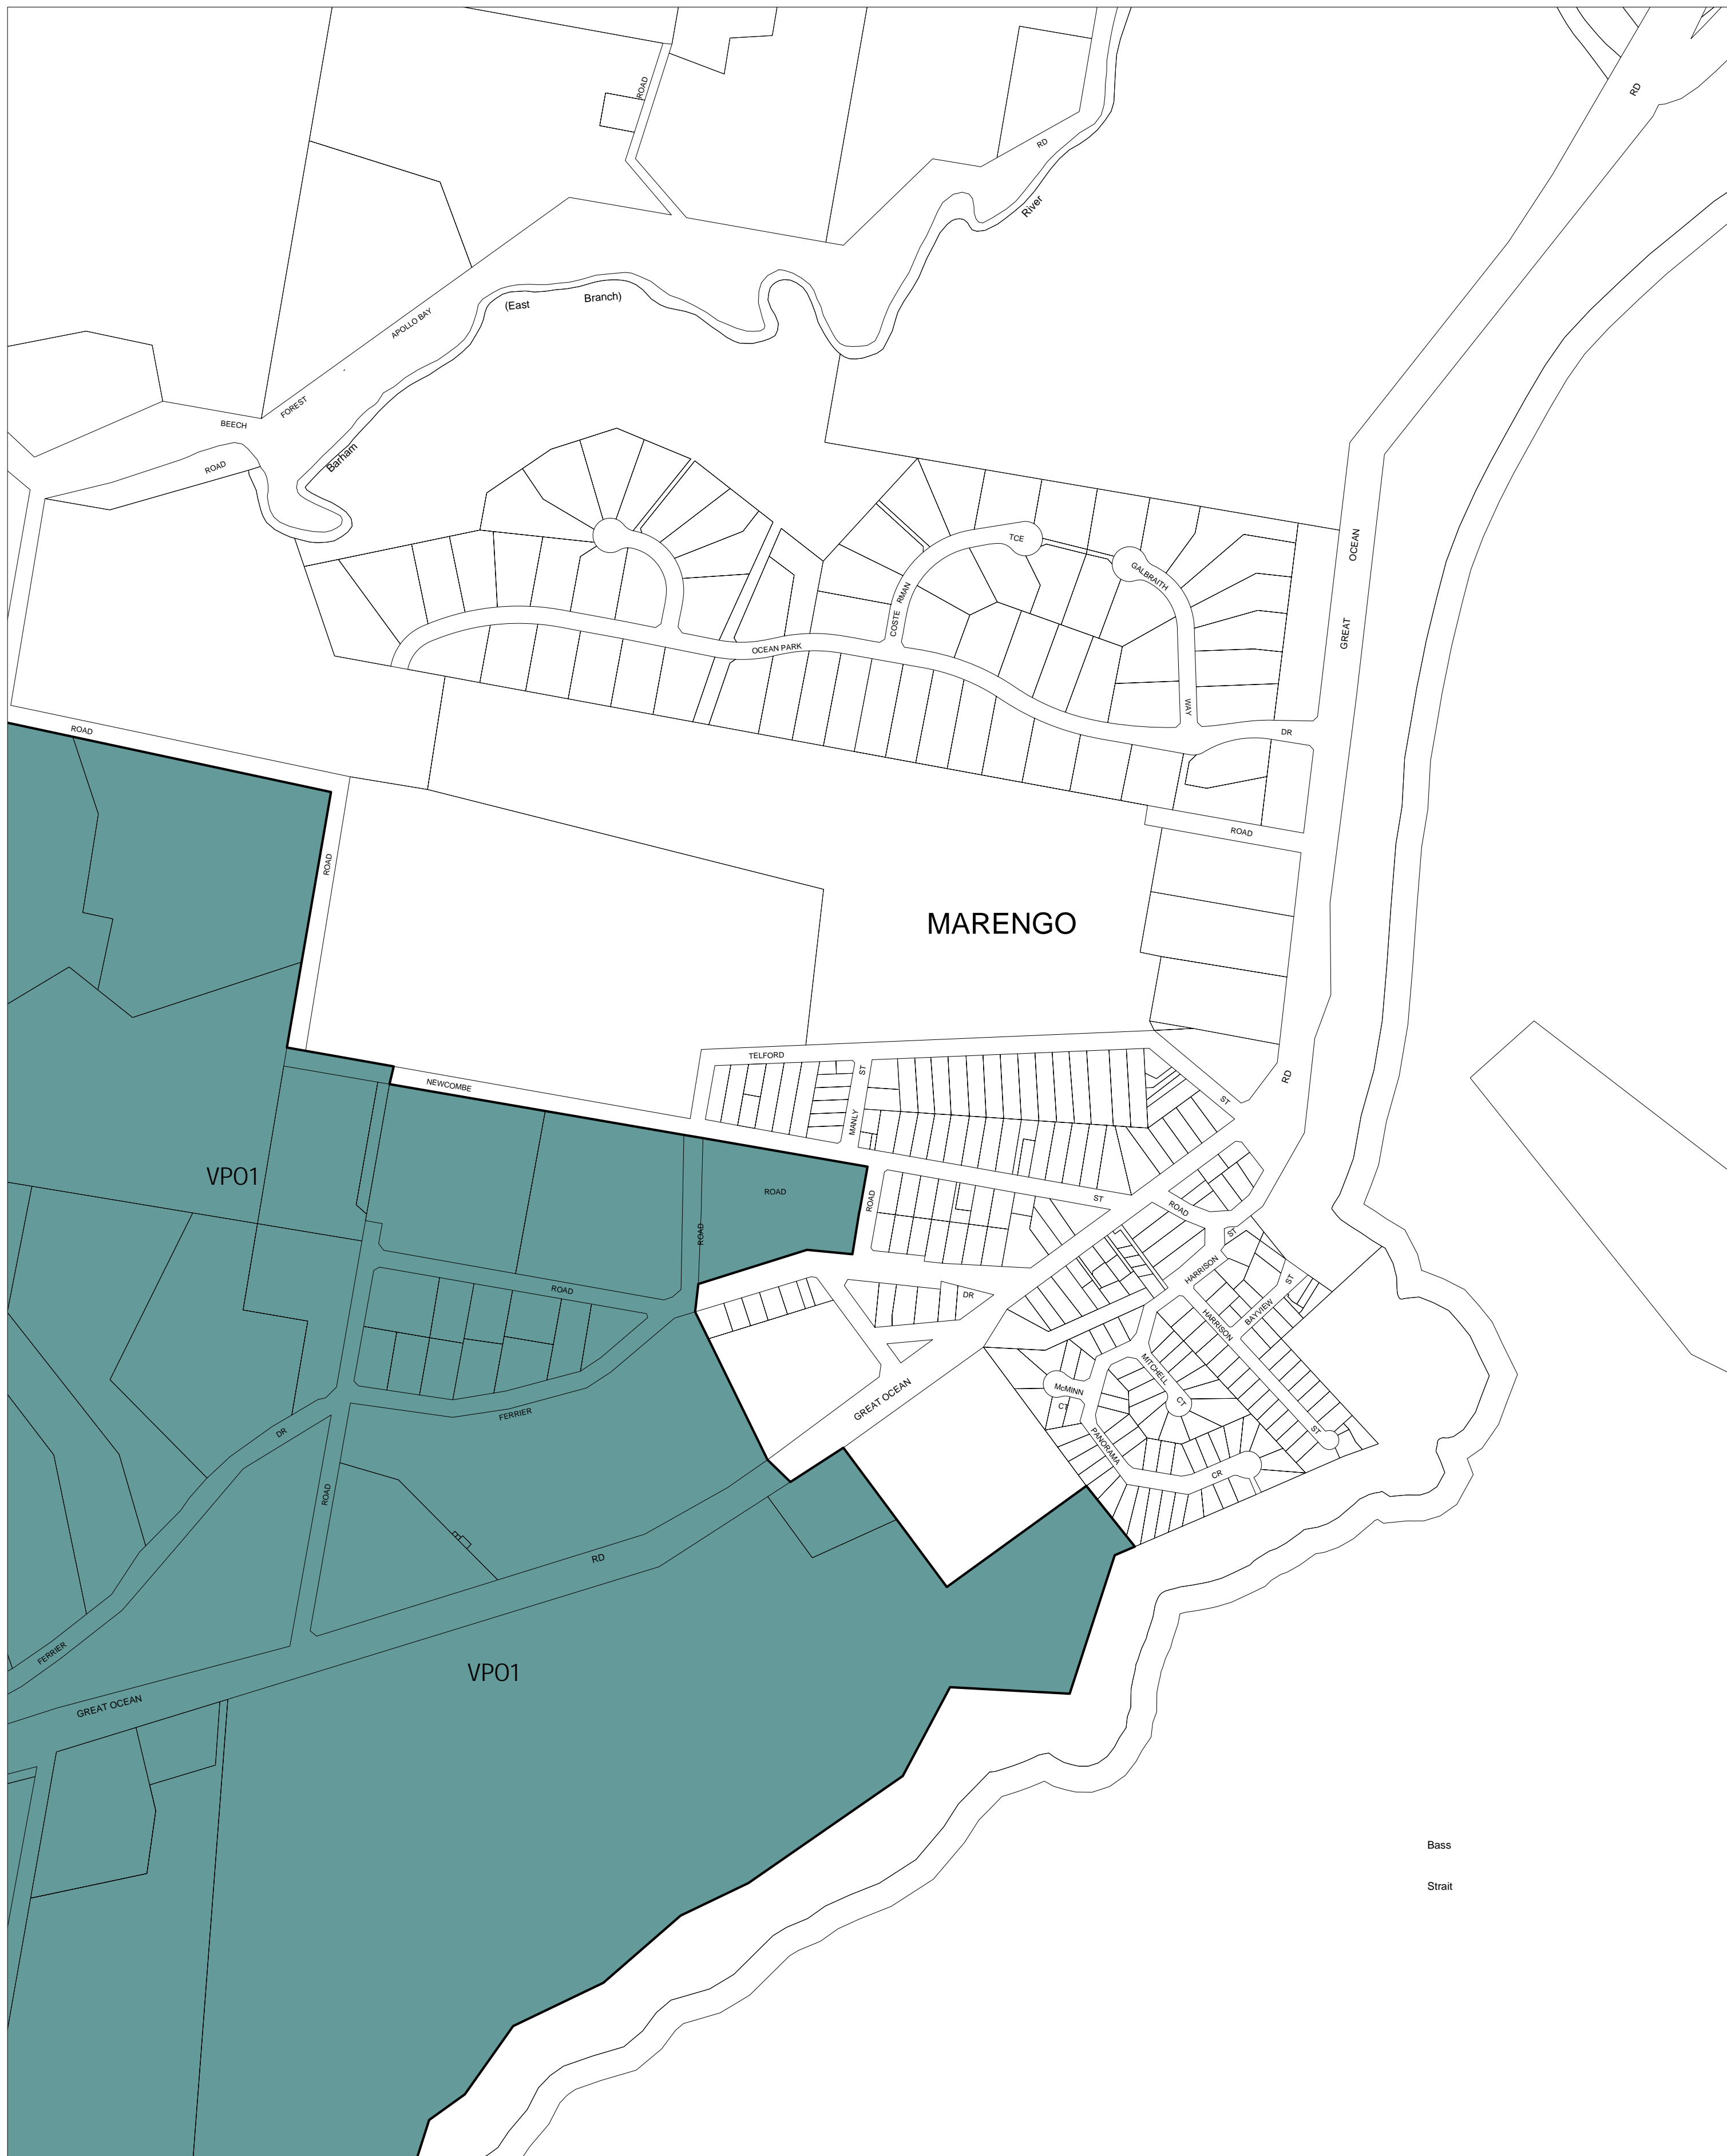

COLAC OTWAY PLANNING SCHEME - LOCAL PROVISION

Overlays

VPO1 Vegetation Protection Overlay - Schedule 1

AUSTRALIAN MAP GRID ZONE 54

INDEX TO ADJOINING METRIC SERIES MAP

	1	2	4
	5	9	12
14	15	16	18
19	20	21	26
25	26	27	

Printed: 27/9/2007

AMENDMENT C2