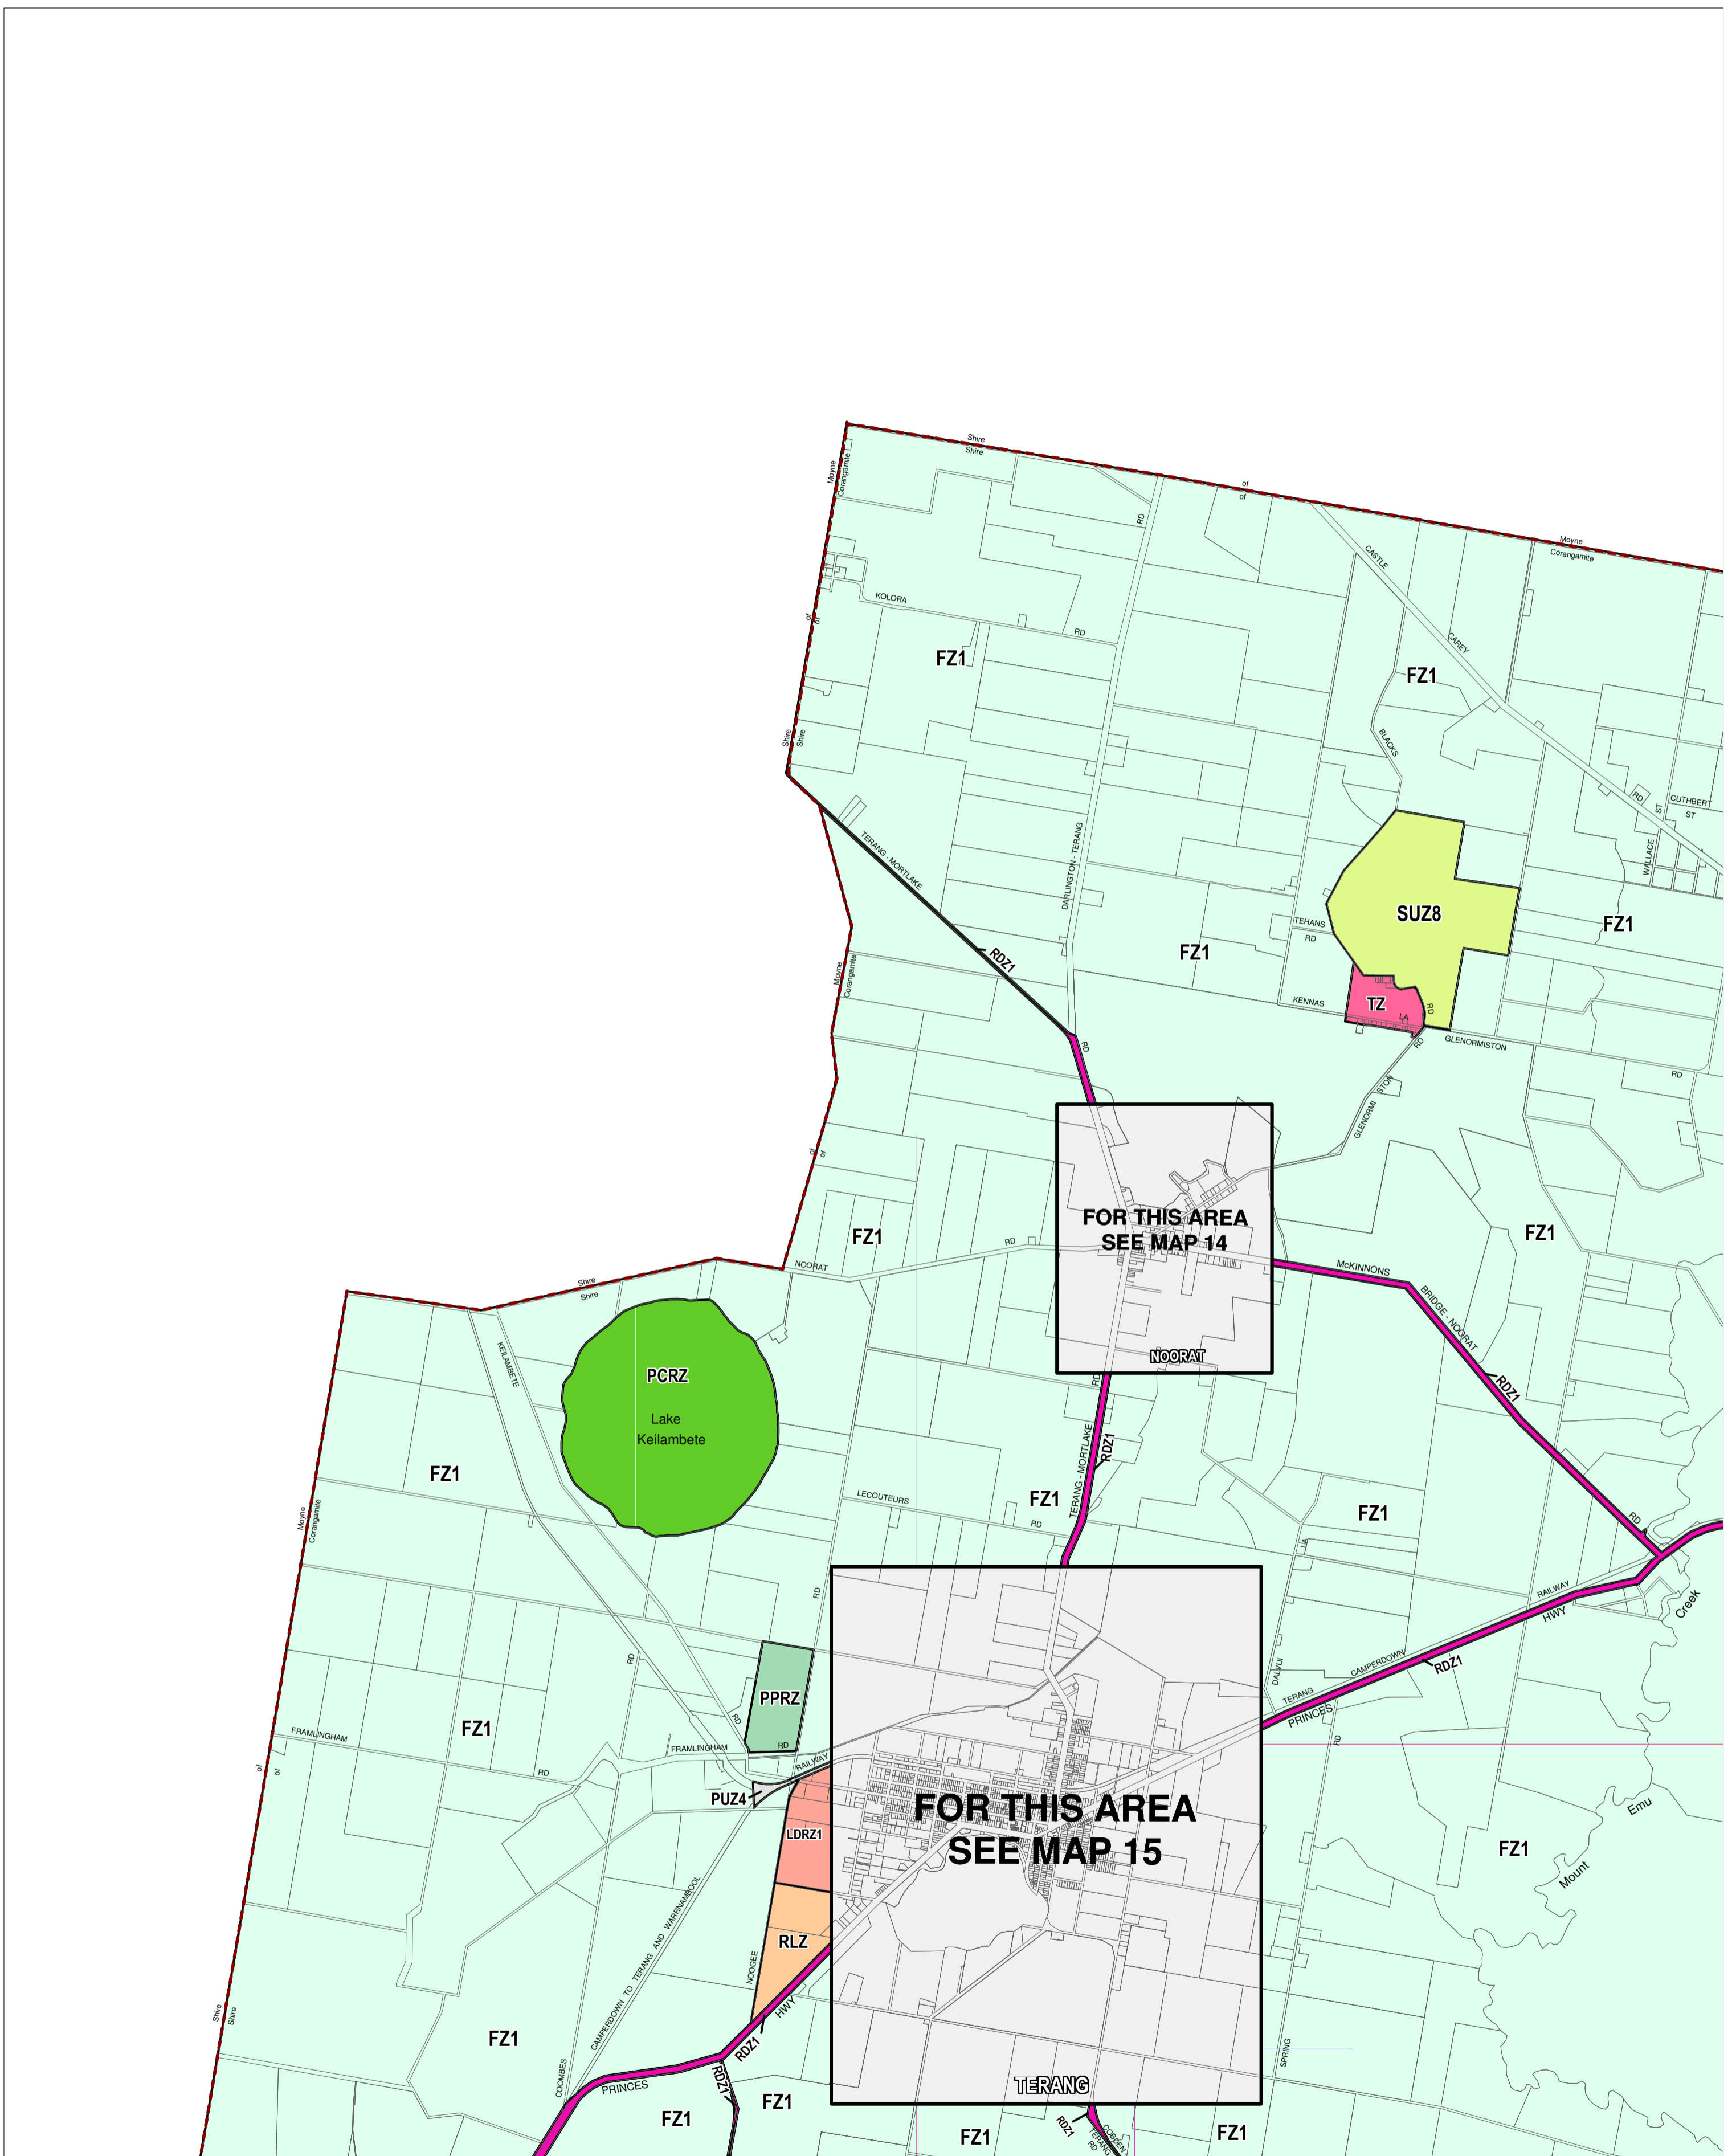

CORANGAMITE PLANNING SCHEME - LOCAL PROVISION

Public Land	Rural Living Zone
PCRZ Public Conservation And Resource Zone	RLZ Rural Living Zone
PPRZ Public Park And Recreation Zone	Special Purpose
PUZ4 Public Use Zone - Transport	SUZ8 Special Use Zone - Schedule 8
RDZ1 Road Zone - Category 1	
LDRZ1 Low Density Residential Zone - Schedule 1	
TZ Township Zone	
Rural	
FZ1 Farming Zone - Schedule 1	

AUSTRALIAN MAP GRID ZONE 54

Printed: 16/11/2012

AMENDMENT C30