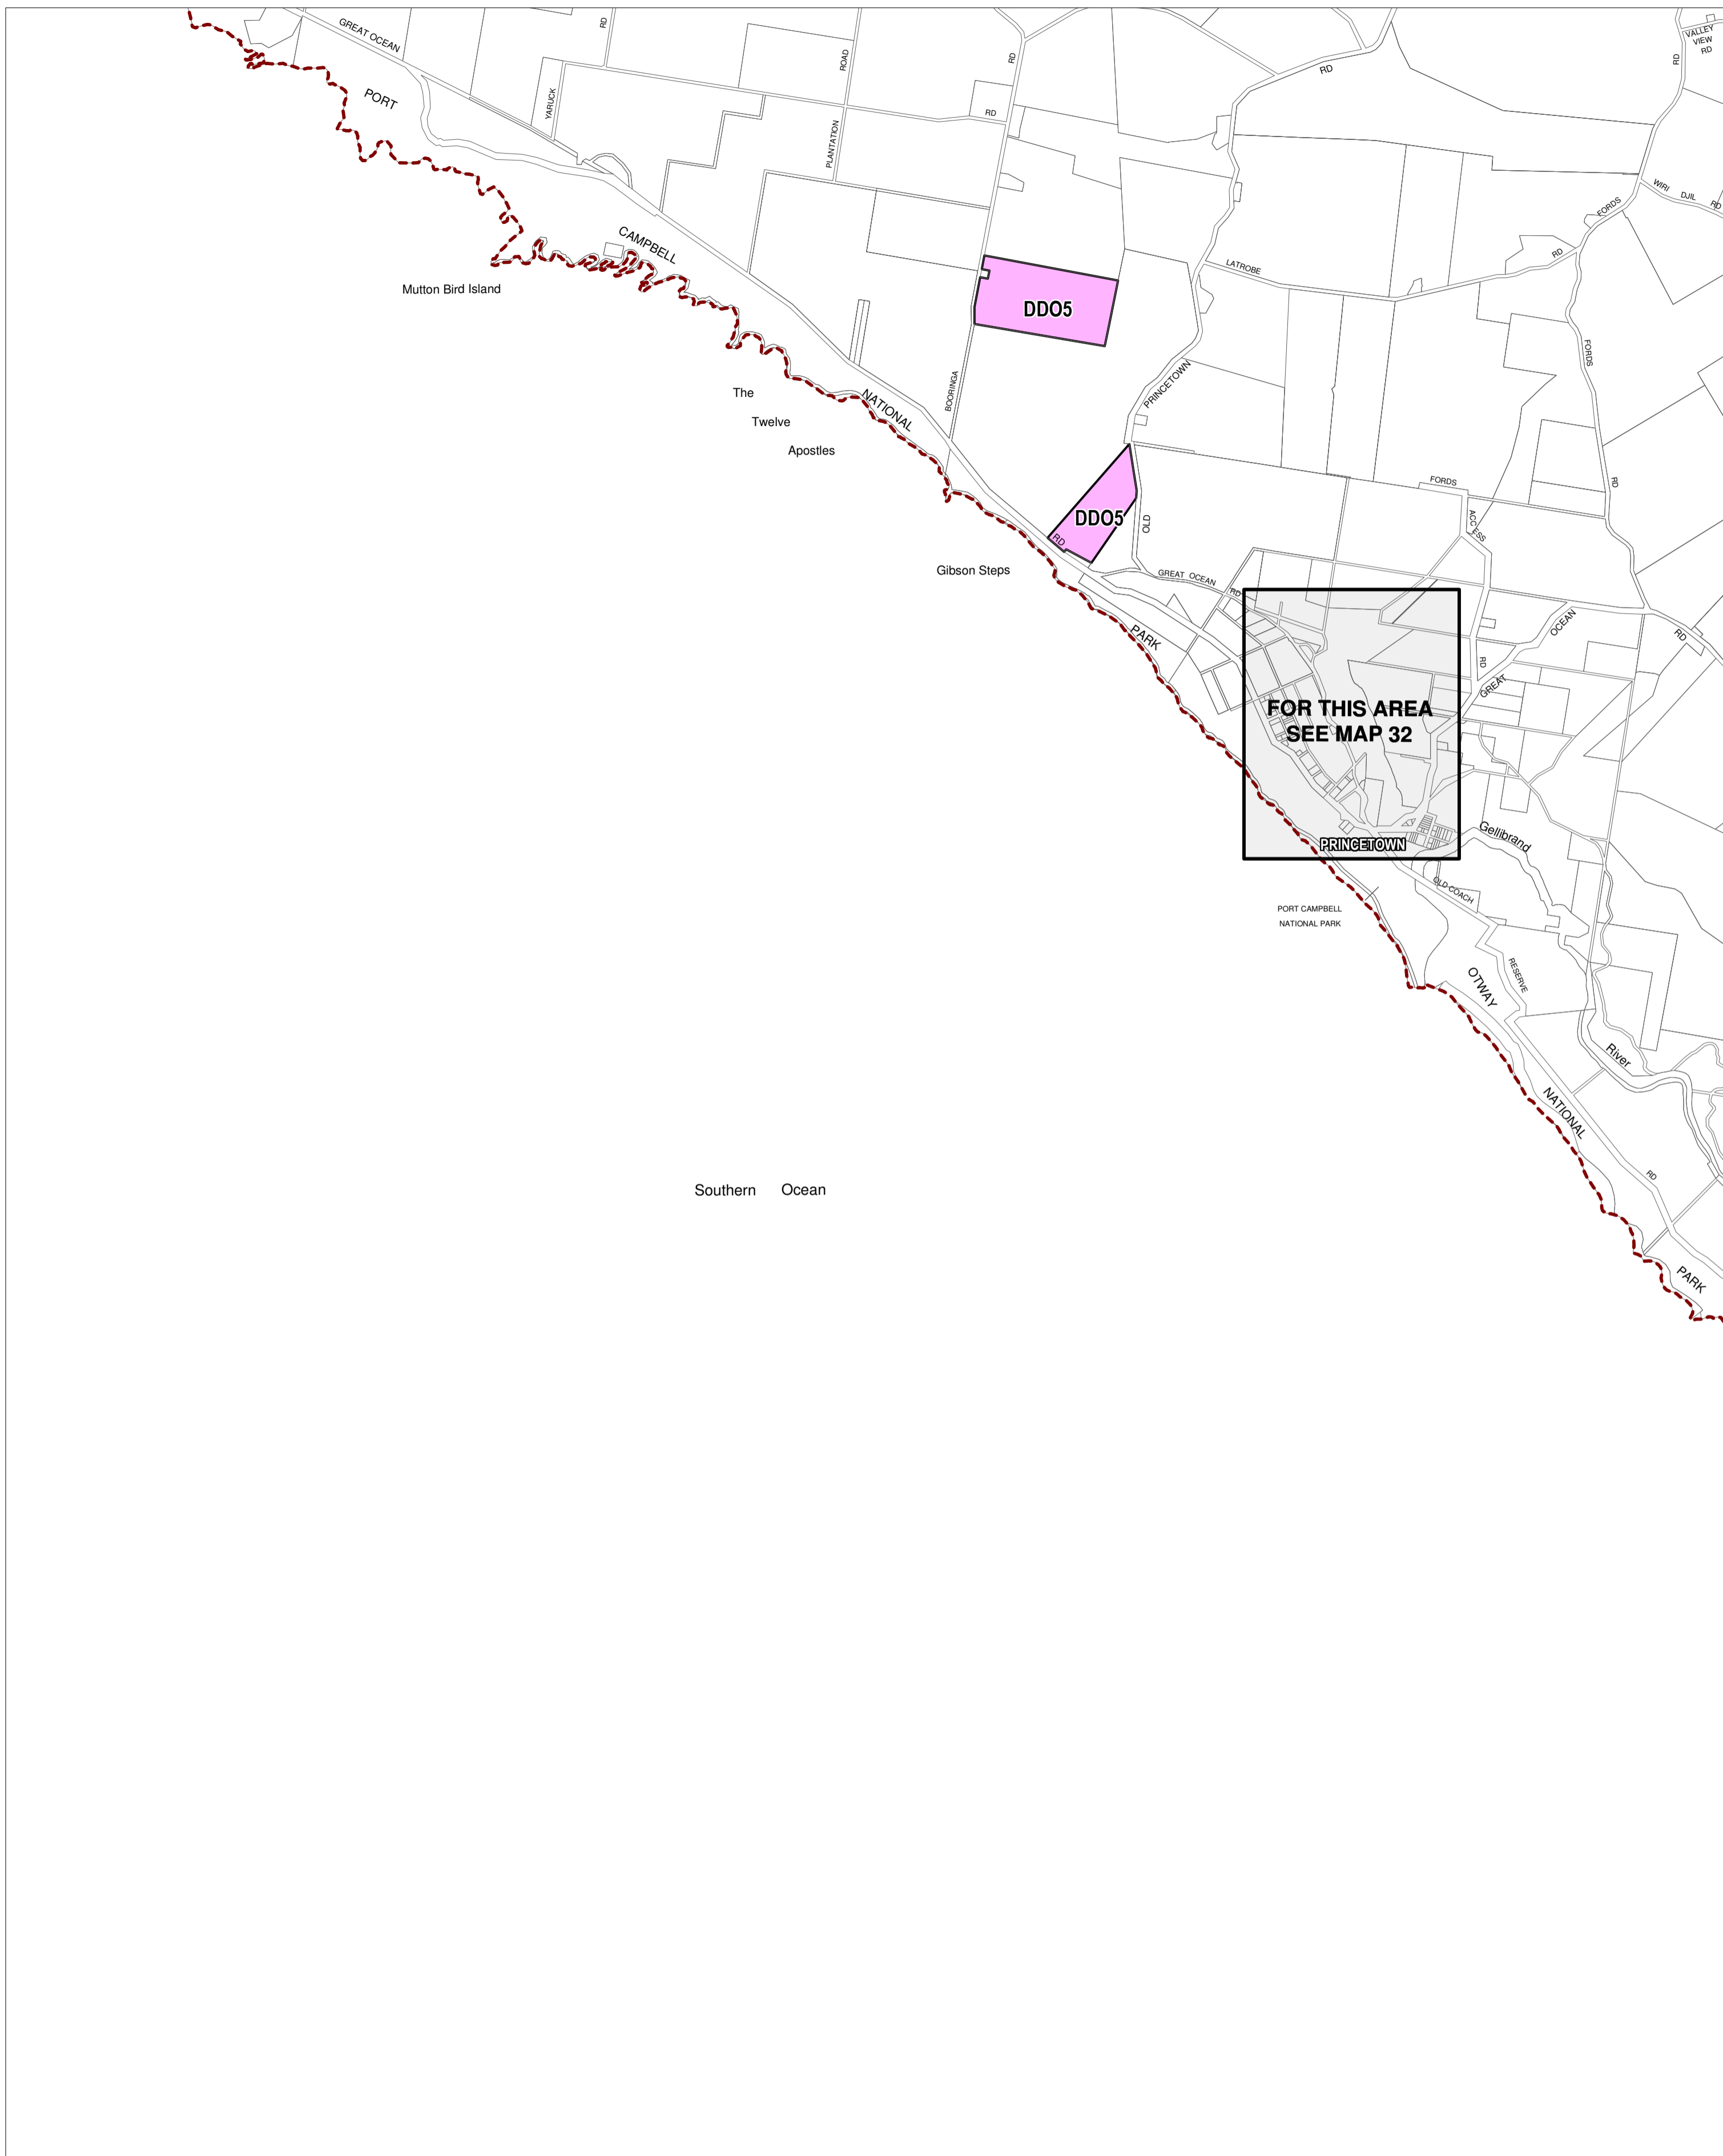

CORANGAMITE PLANNING SCHEME - LOCAL PROVISION

Overlays	
	Design And Development Overlay - Schedule 5

AUSTRALIAN MAP GRID ZONE 54

INDEX TO ADJOINING METRIC SERIES MAP

Printed: 16/11/2012

AMENDMENT C30