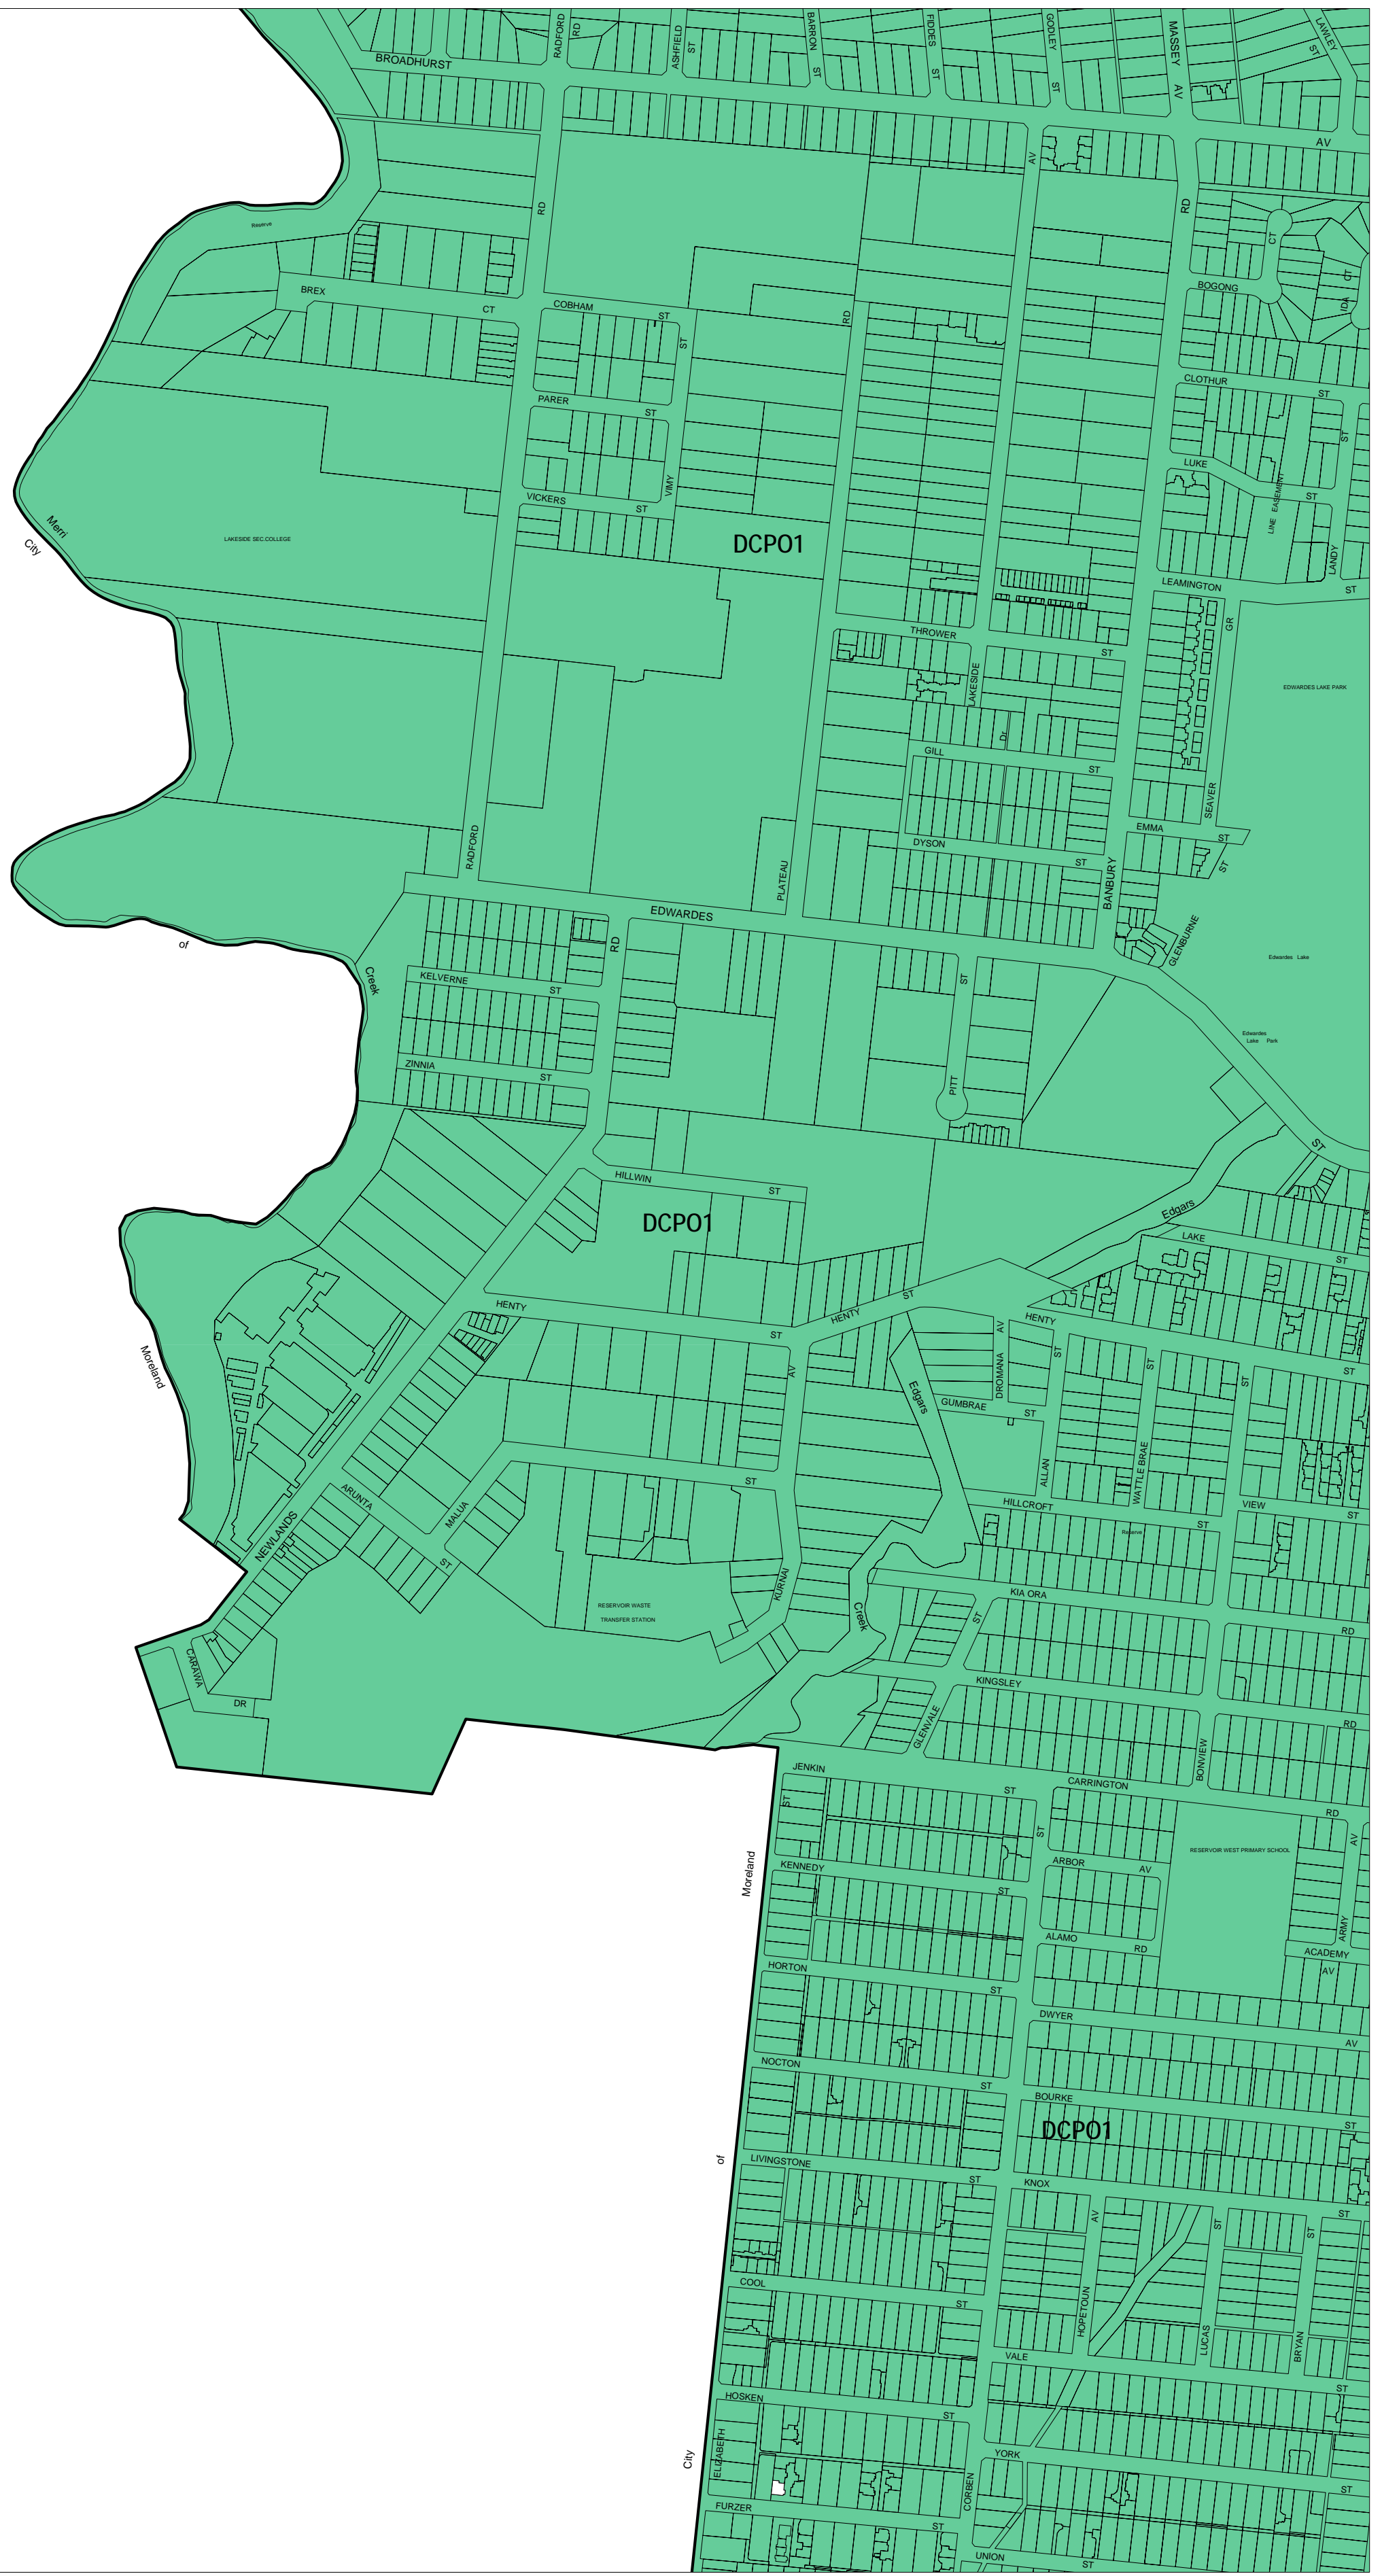

DAREBIN PLANNING SCHEME - LOCAL PROVISION

SEE MORELAND PLANNING SCHEME

Overlays
DCPO1 Development Contributions Plan
Overlay - Schedule 1

Printed: 26/7/2007

AMENDMENT C50