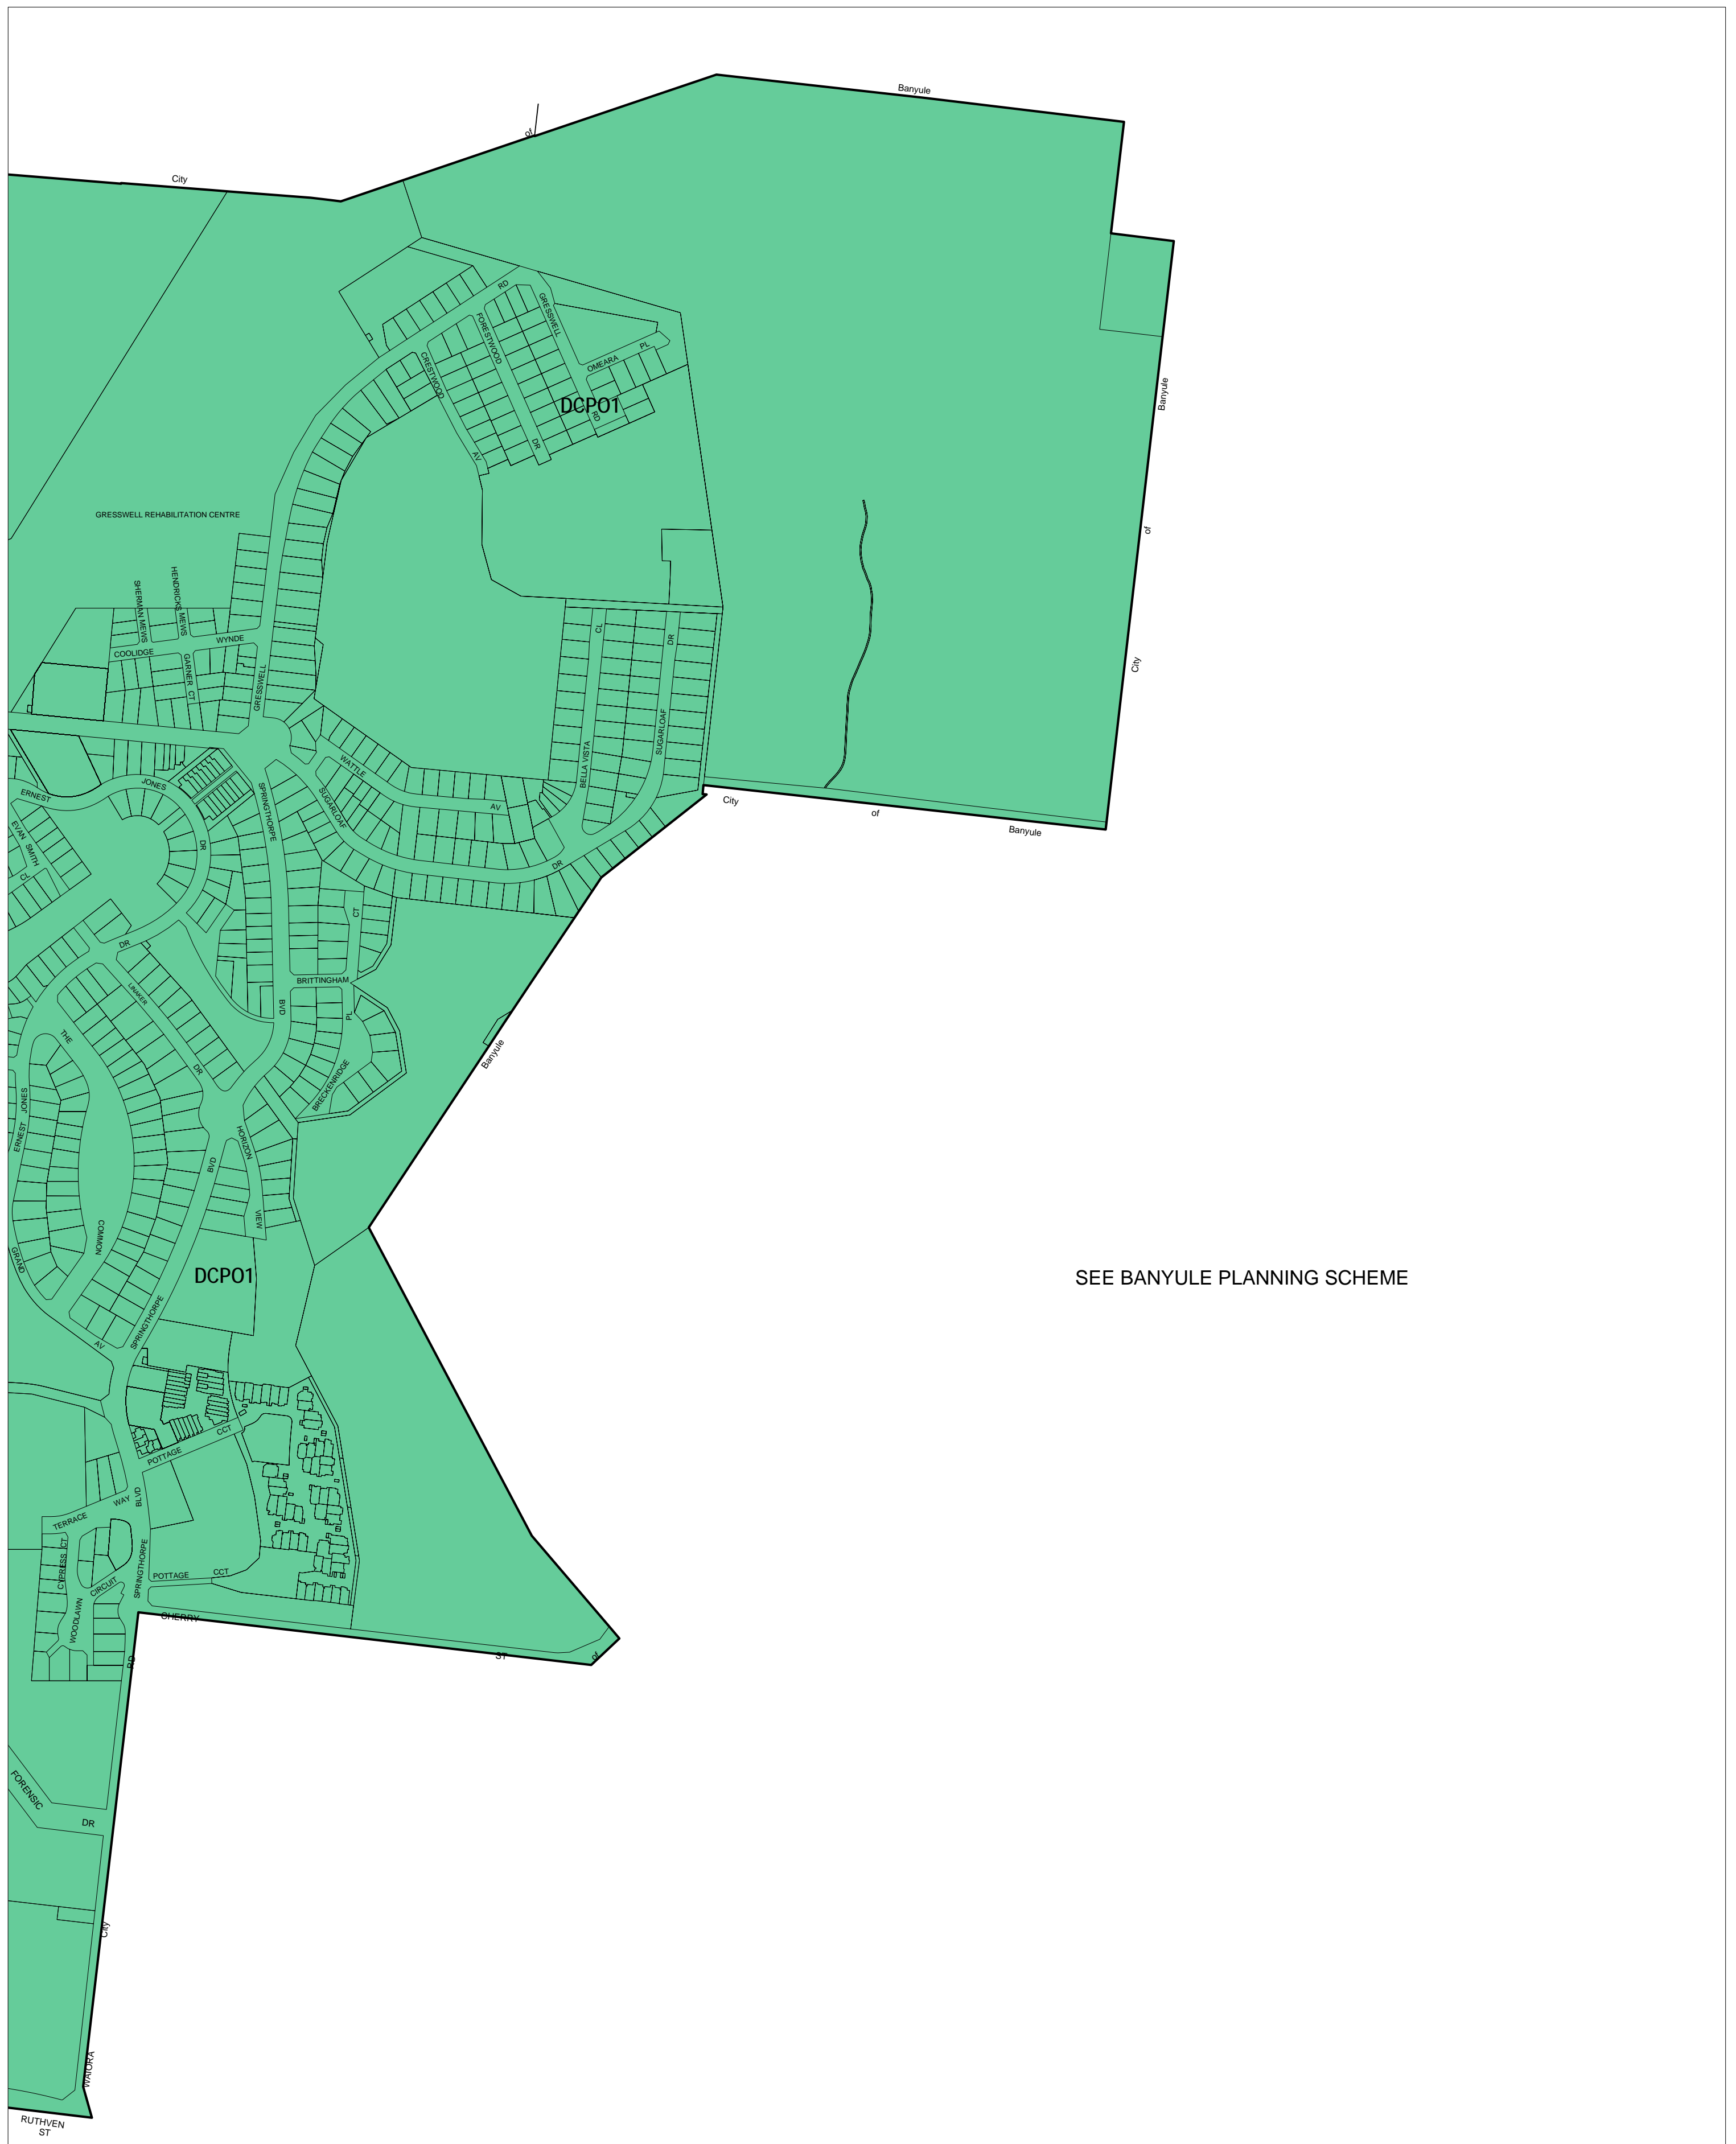

DAREBIN PLANNING SCHEME - LOCAL PROVISION

SEE BANYULE PLANNING SCHEME

Overlays	
DCPO1	Development Contributions Plan Overlay - Schedule 1

100 0 100 200 300 400 500 m

AUSTRALIAN MAP GRID ZONE 55

INDEX TO ADJOINING METRIC SERIES MAP

2	3	4
6	7	8
10	11	12
13	14	15
16	17	18

Printed: 26/7/2007

AMENDMENT C50