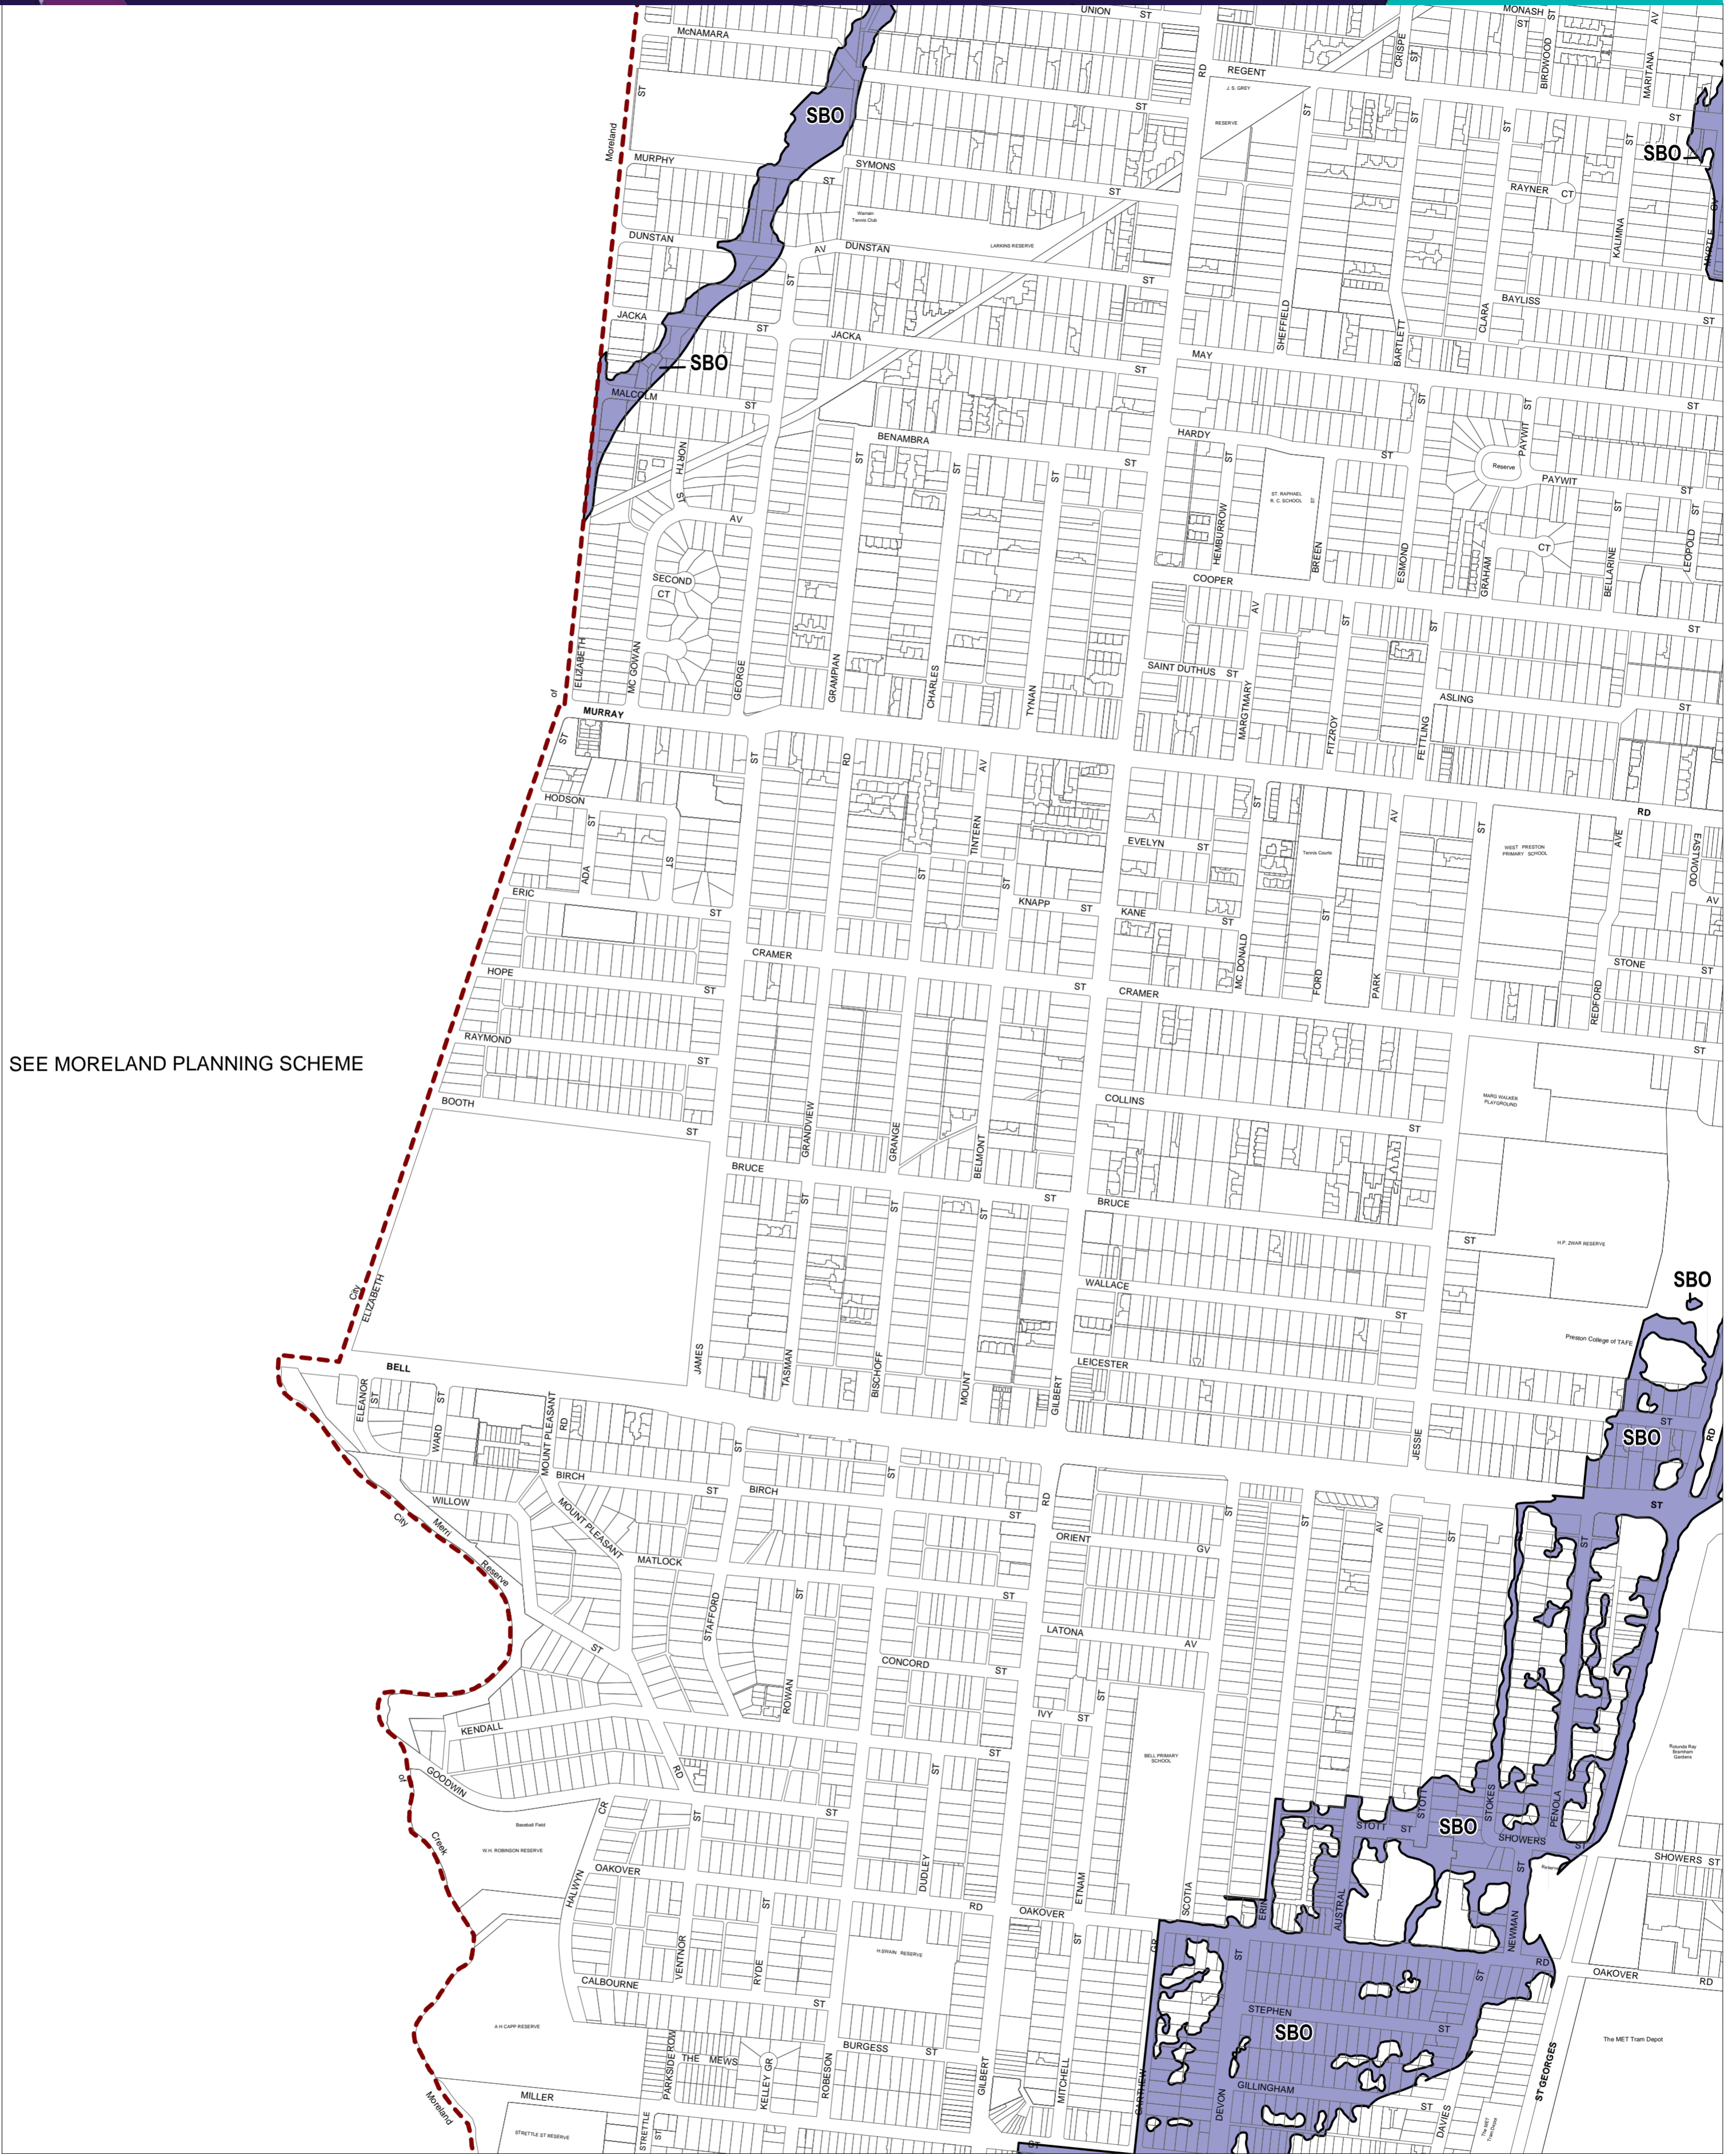

DAREBIN PLANNING SCHEME - LOCAL PROVISION

SEE MORELAND PLANNING SCHEME

Overlays
SBO Special Building Overlay

Municipal Boundary (If shown)

AUSTRALIAN MAP GRID ZONE 55

PREPARED BY: Planning Mapping Services

Printed: 29/1/2018

AMENDMENT GC34

VICTORIA
State Government

Environment,
Land, Water
and Planning

INDEX TO ADJOINING
SCHEME MAPS