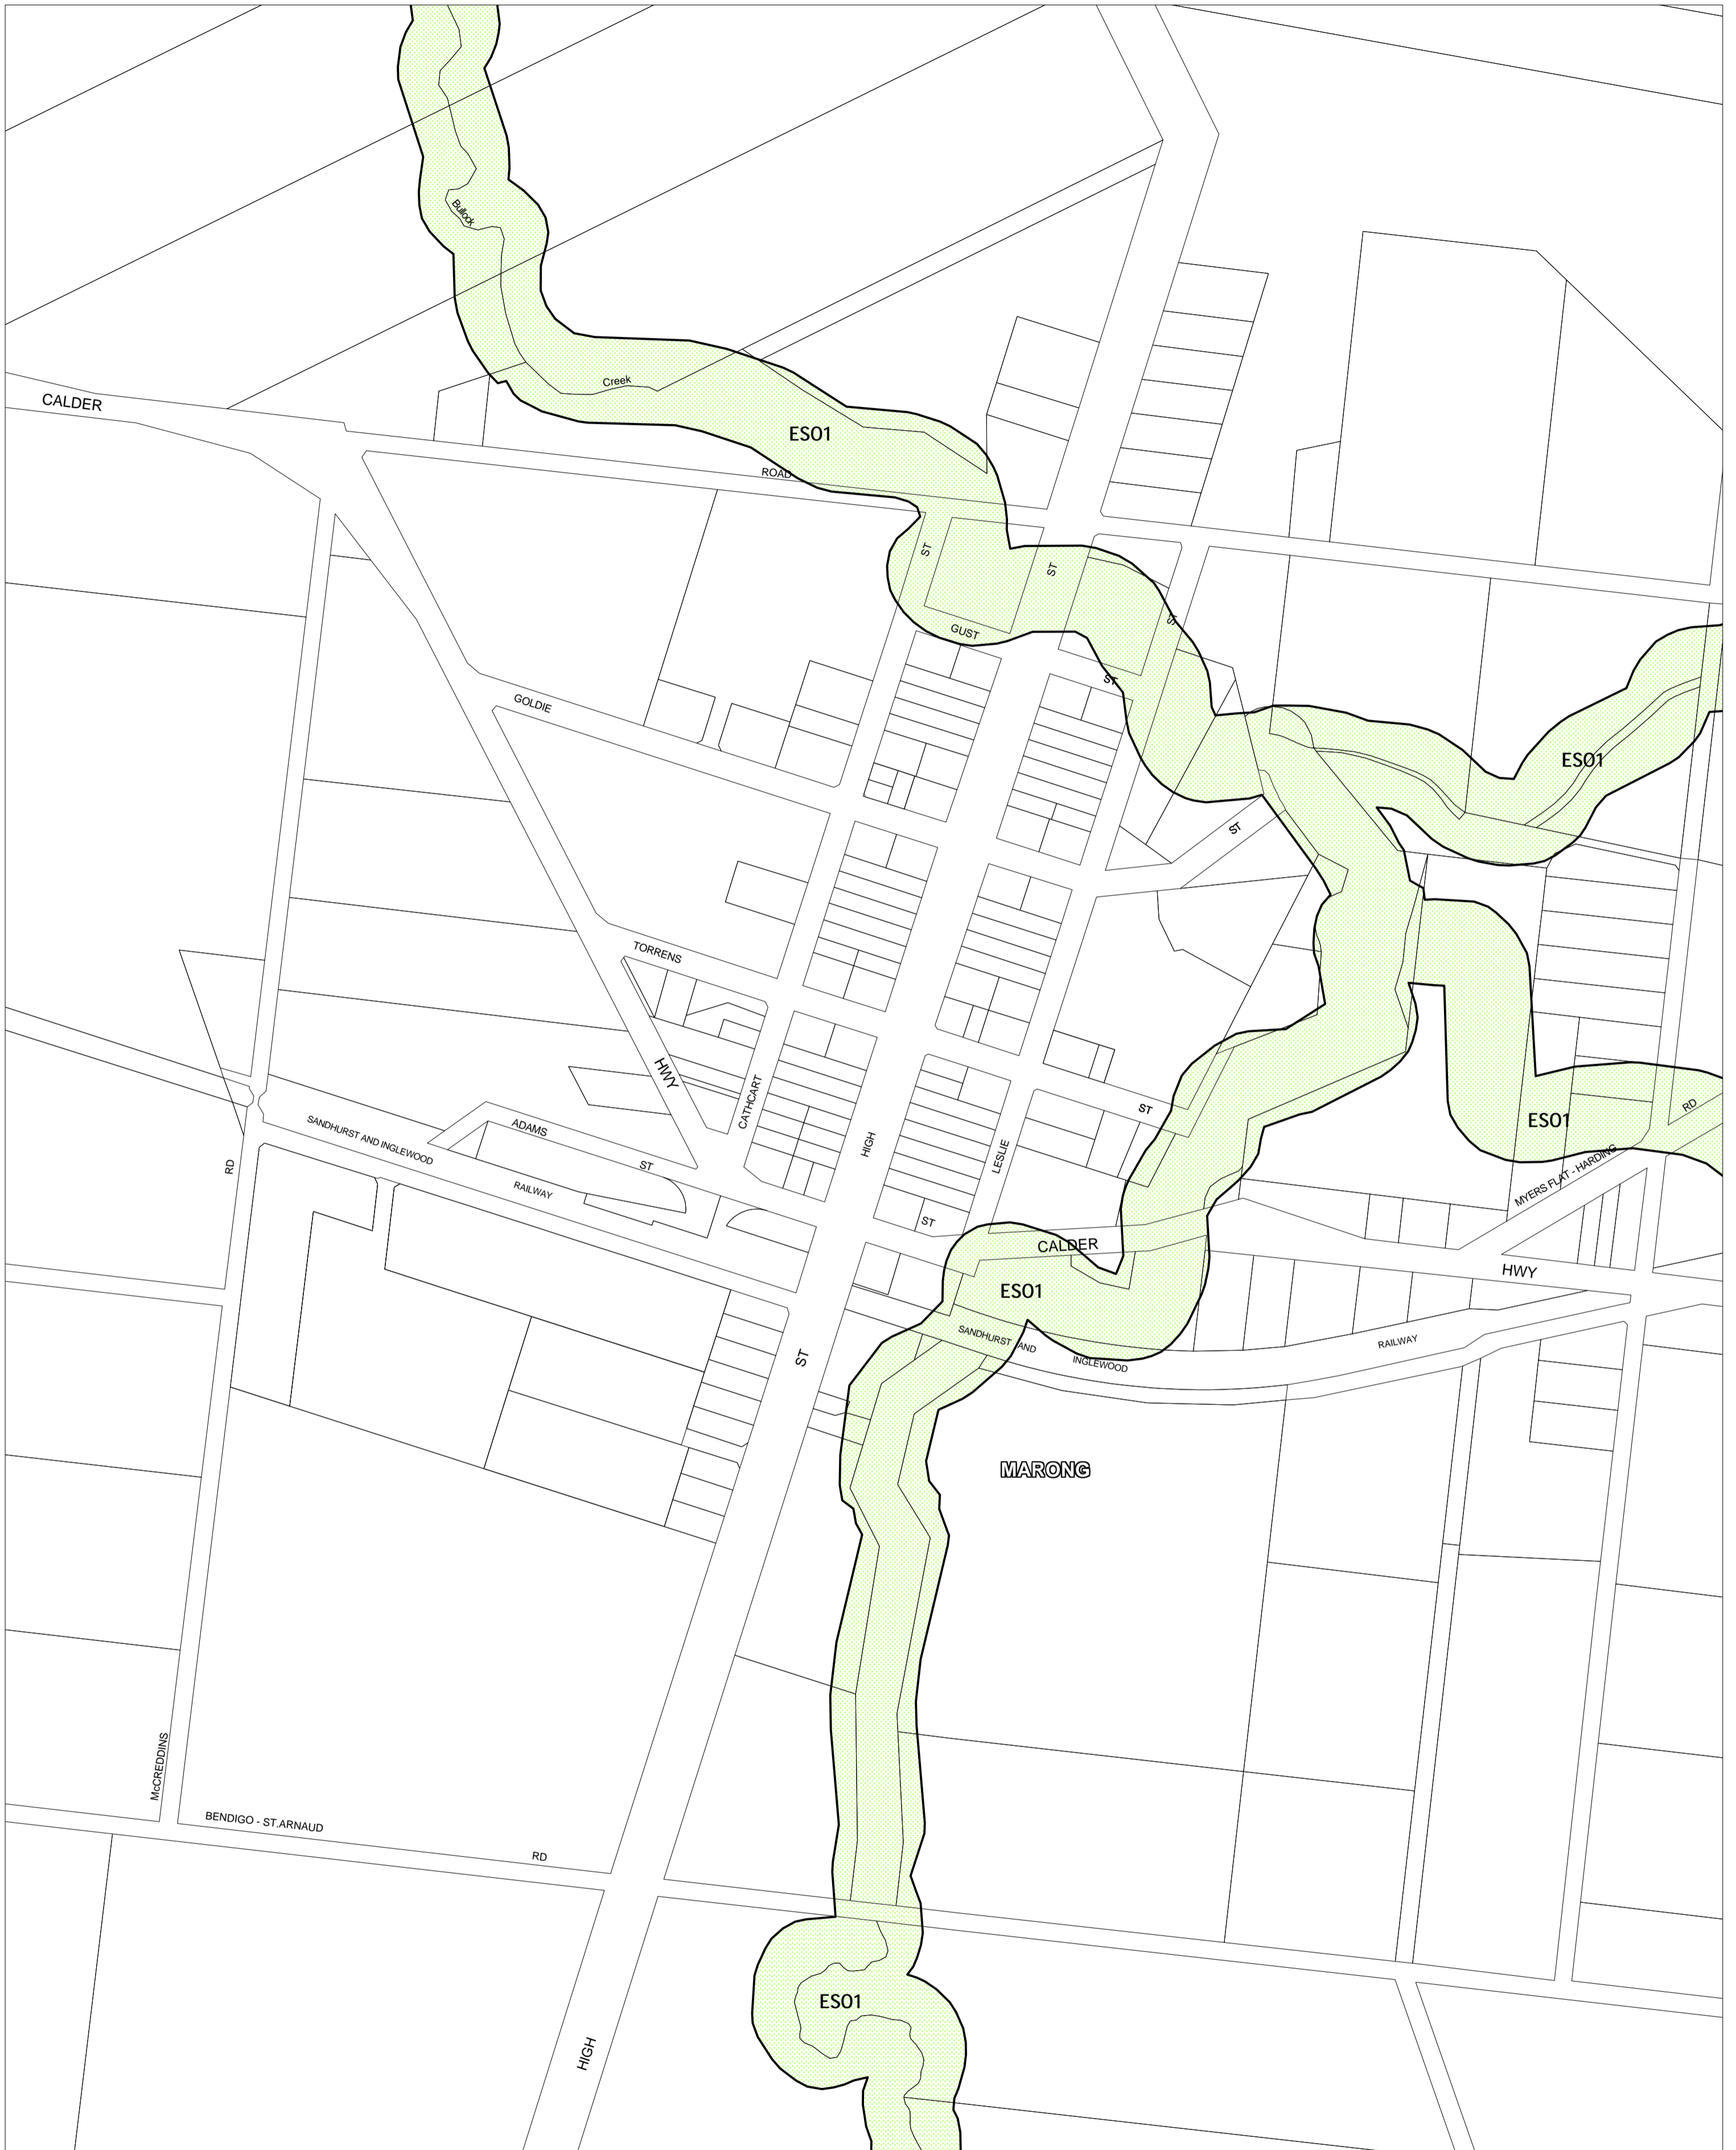

GREATER BENDIGO PLANNING SCHEME - LOCAL PROVISION

Overlays

ES01 Environmental Significance Overlay - Schedule 1

AUSTRALIAN MAP GRID ZONE 55

INDEX TO ADJOINING METRIC SERIES MAP

Printed: 25/6/2007