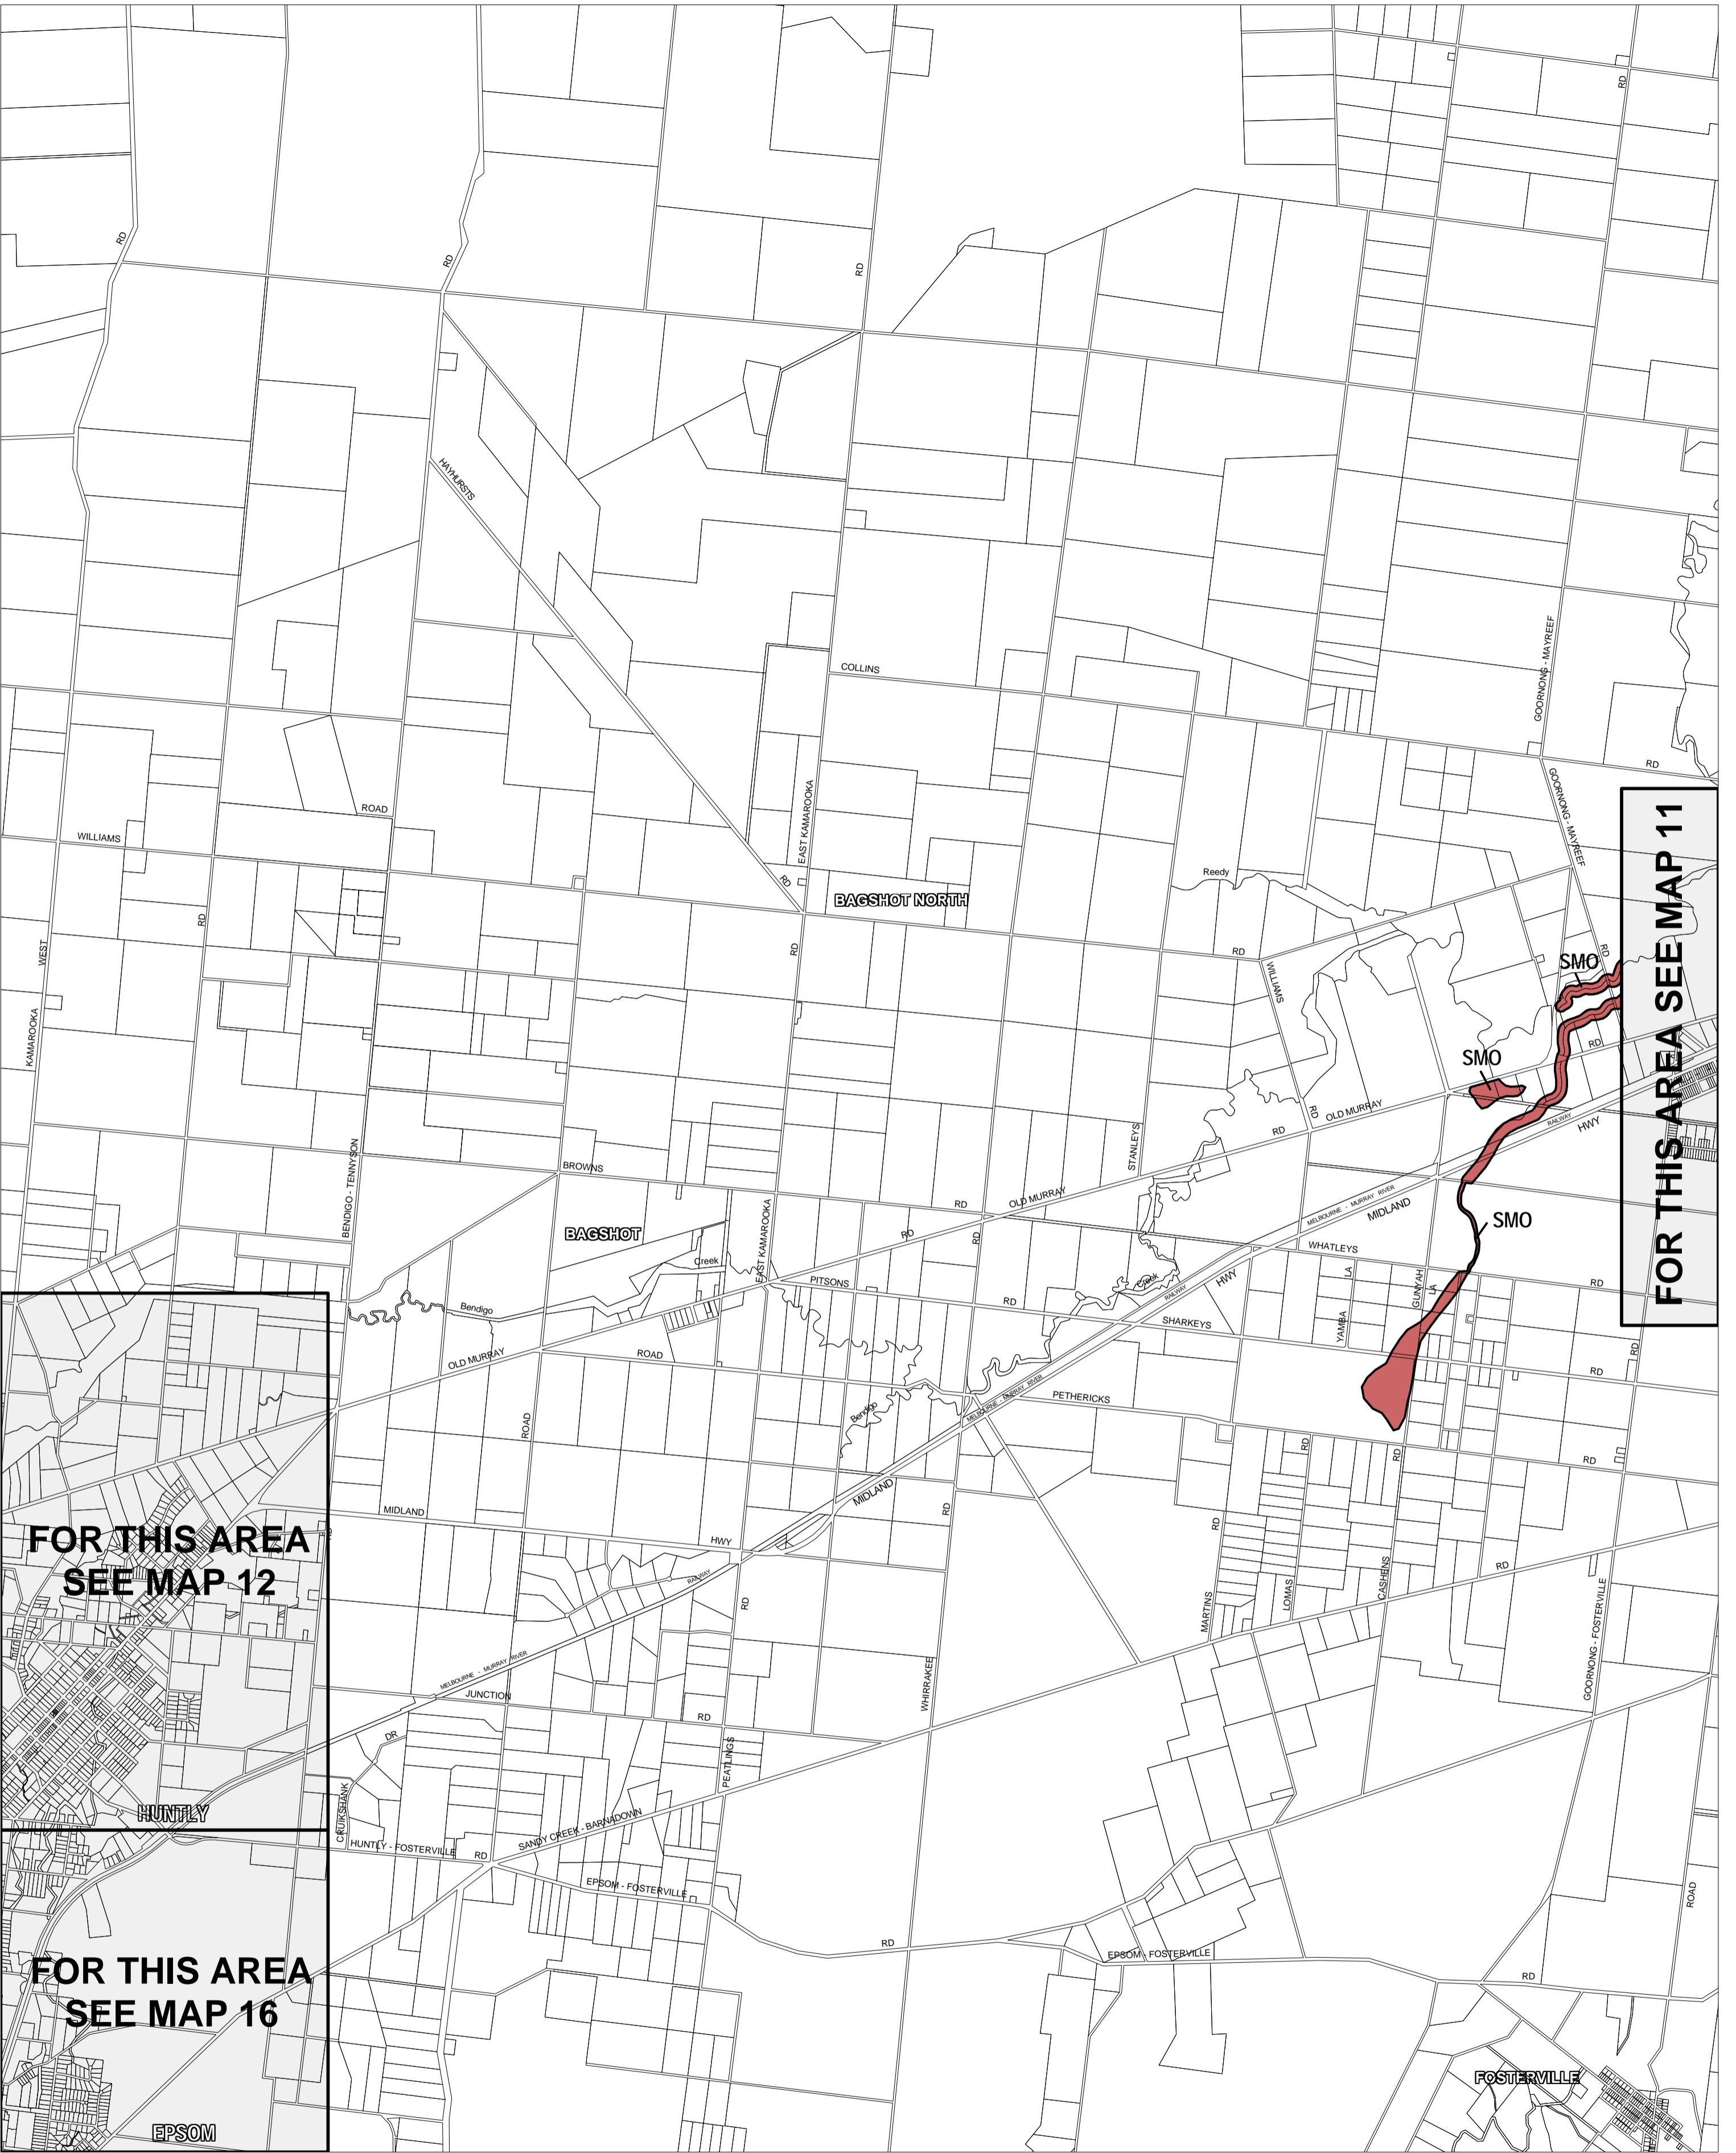

GREATER BENDIGO PLANNING SCHEME - LOCAL PROVISION

FOR THIS AREA SEE MAP 11

**FOR THIS AREA
SEE MAP 12**

**FOR THIS AREA
SEE MAP 16**

Overlays
SMO Salinity Management Overlay

AUSTRALIAN MAP GRID ZONE 55

Printed: 25/6/2007