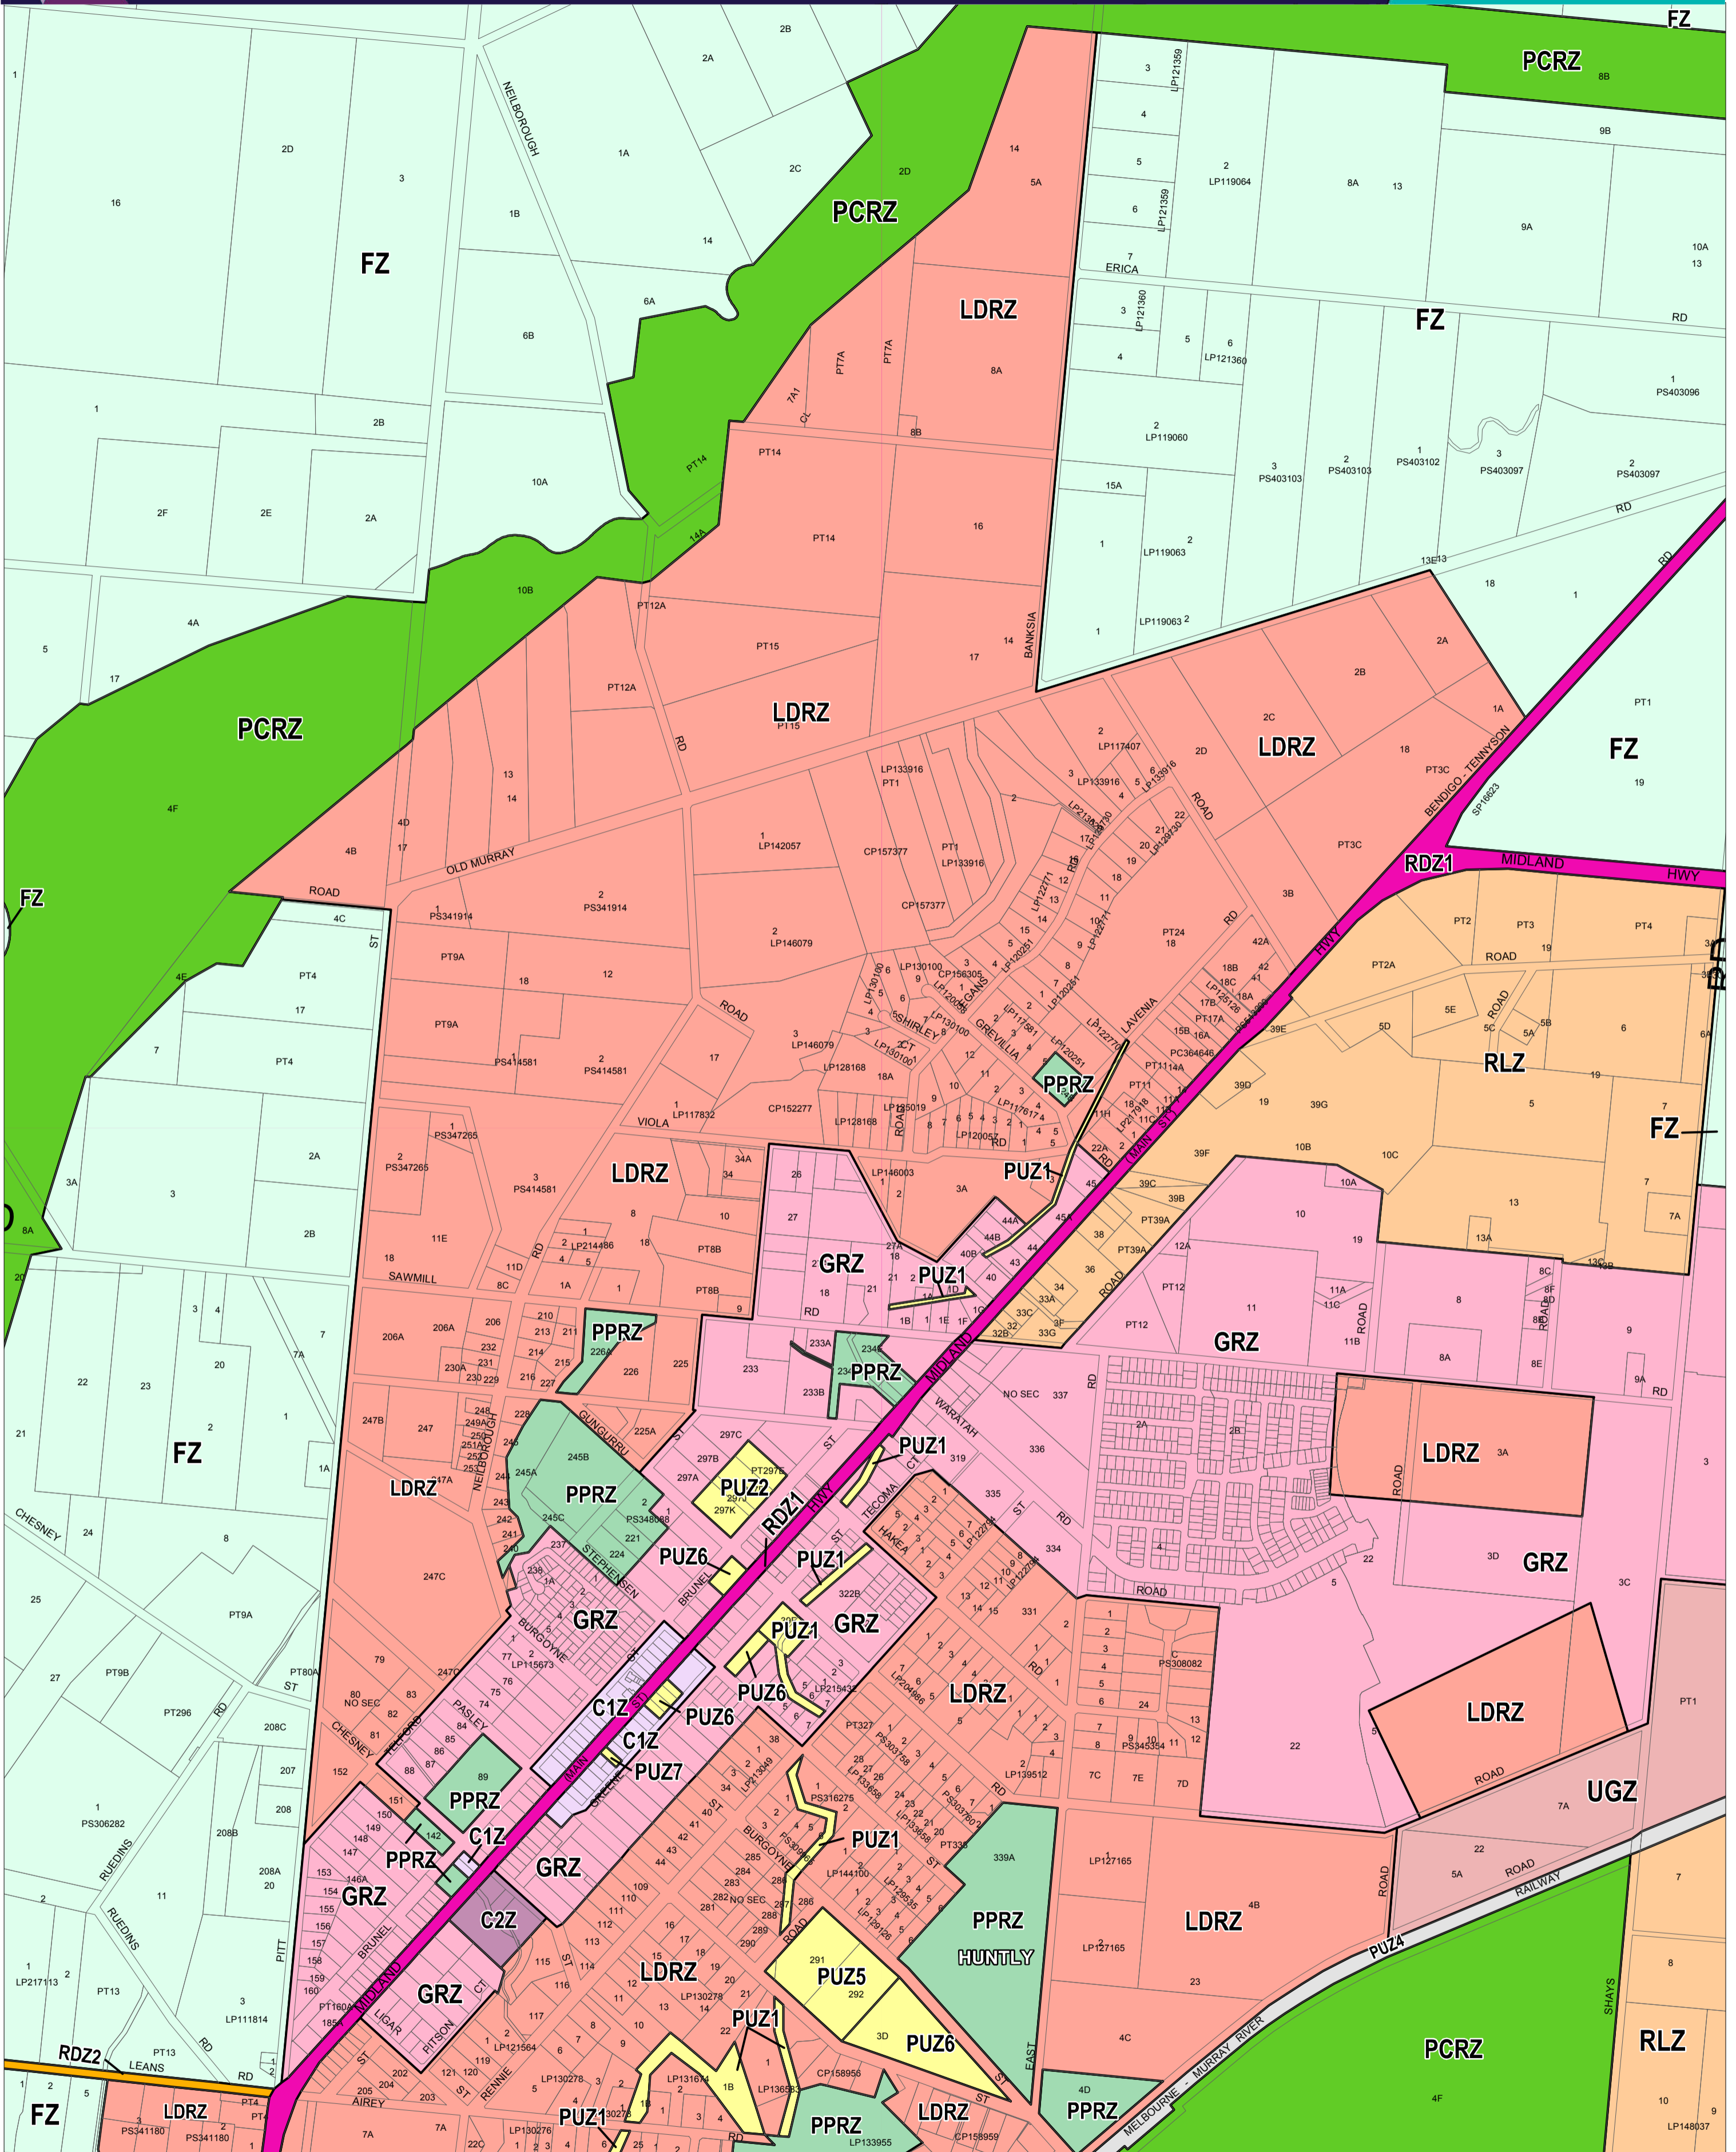

GREATER BENDIGO PLANNING SCHEME - LOCAL PROVISION

Commercial	Public Use Zone - Other Public Use	Rural Living Zone
C1Z Commercial 1 Zone	PUZ7	RLZ
C2Z Commercial 2 Zone	PUZ1 Public Use Zone - Service And Utility	Special Purpose
Public Land	PUZ4 Public Use Zone - Transport	UGZ Urban Growth Zone
PCRZ Public Conservation And Resource Zone	RDZ1 Road Zone - Category 1	
PPRZ Public Park And Recreation Zone	RDZ2 Road Zone - Category 2	
PUZ5 Public Use Zone - Cemetery/crematorium	Residential	
PUZ2 Public Use Zone - Education	GRZ General Residential Zone	
PUZ6 Public Use Zone - Local Government	LDRZ Low Density Residential Zone	
	Rural	
	FZ Farming Zone	

Municipal Boundary (if shown)

AUSTRALIAN MAP GRID ZONE 55
PREPARED BY: Planning Mapping Services

AMENDMENT C212