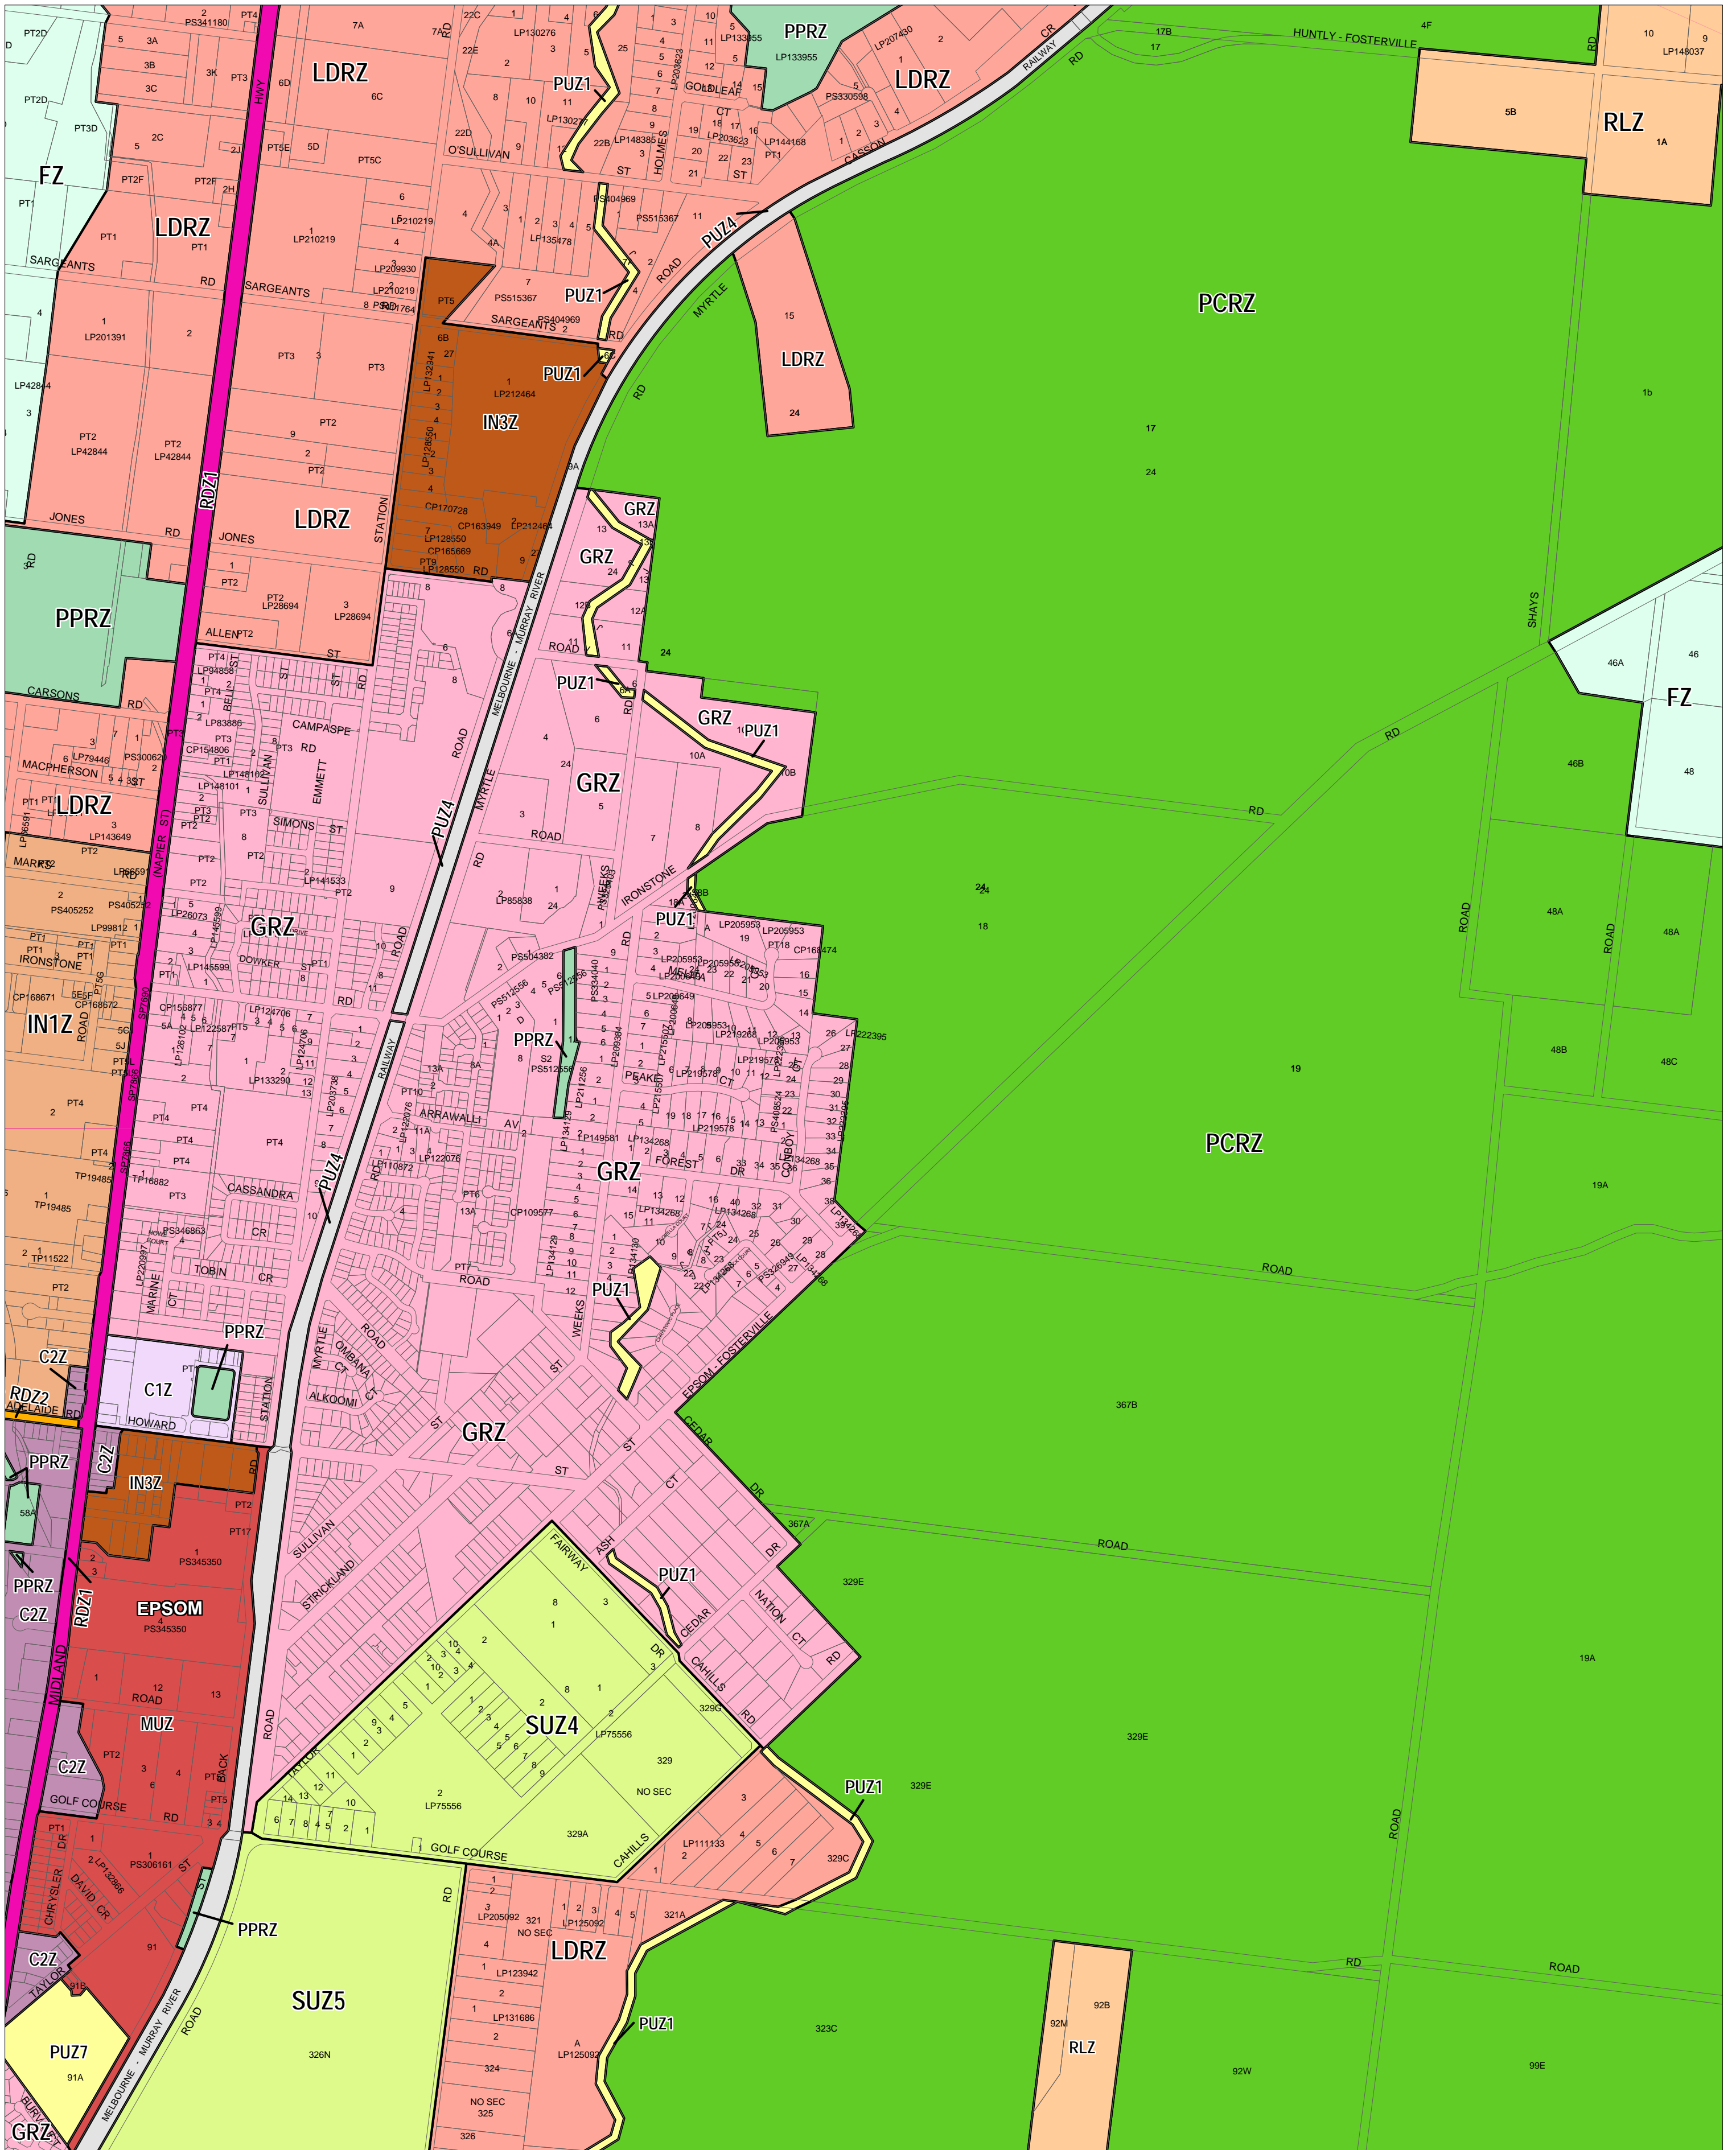

GREATER BENDIGO PLANNING SCHEME - LOCAL PROVISION

Commercial	Public Use Zone - Service And Utility	Rural Living Zone
C1Z Commercial 1 Zone	PUZ1	RLZ
C2Z Commercial 2 Zone	PUZ2 Public Use Zone - Transport	Special Purpose
Industrial	RDZ1 Road Zone - Category 1	SUZ4 Special Use Zone - Schedule 4
IN1Z Industrial 1 Zone	RDZ2 Road Zone - Category 2	SUZ5 Special Use Zone - Schedule 5
IN2Z Industrial 2 Zone	Residential	
IN3Z Industrial 3 Zone	GRZ General Residential Zone	
Public Land	LDRZ Low Density Residential Zone	
PCRZ Public Conservation And Resource Zone	MUZ Mixed Use Zone	
PPRZ Public Park And Recreation Zone	PUZ7 Public Use Zone - Other Public Use	
PUZ7 Public Use Zone - Other Public Use	FZ Farming Zone	

AUSTRALIAN MAP GRID ZONE 55

Printed: 17/1/2014

AMENDMENT C205