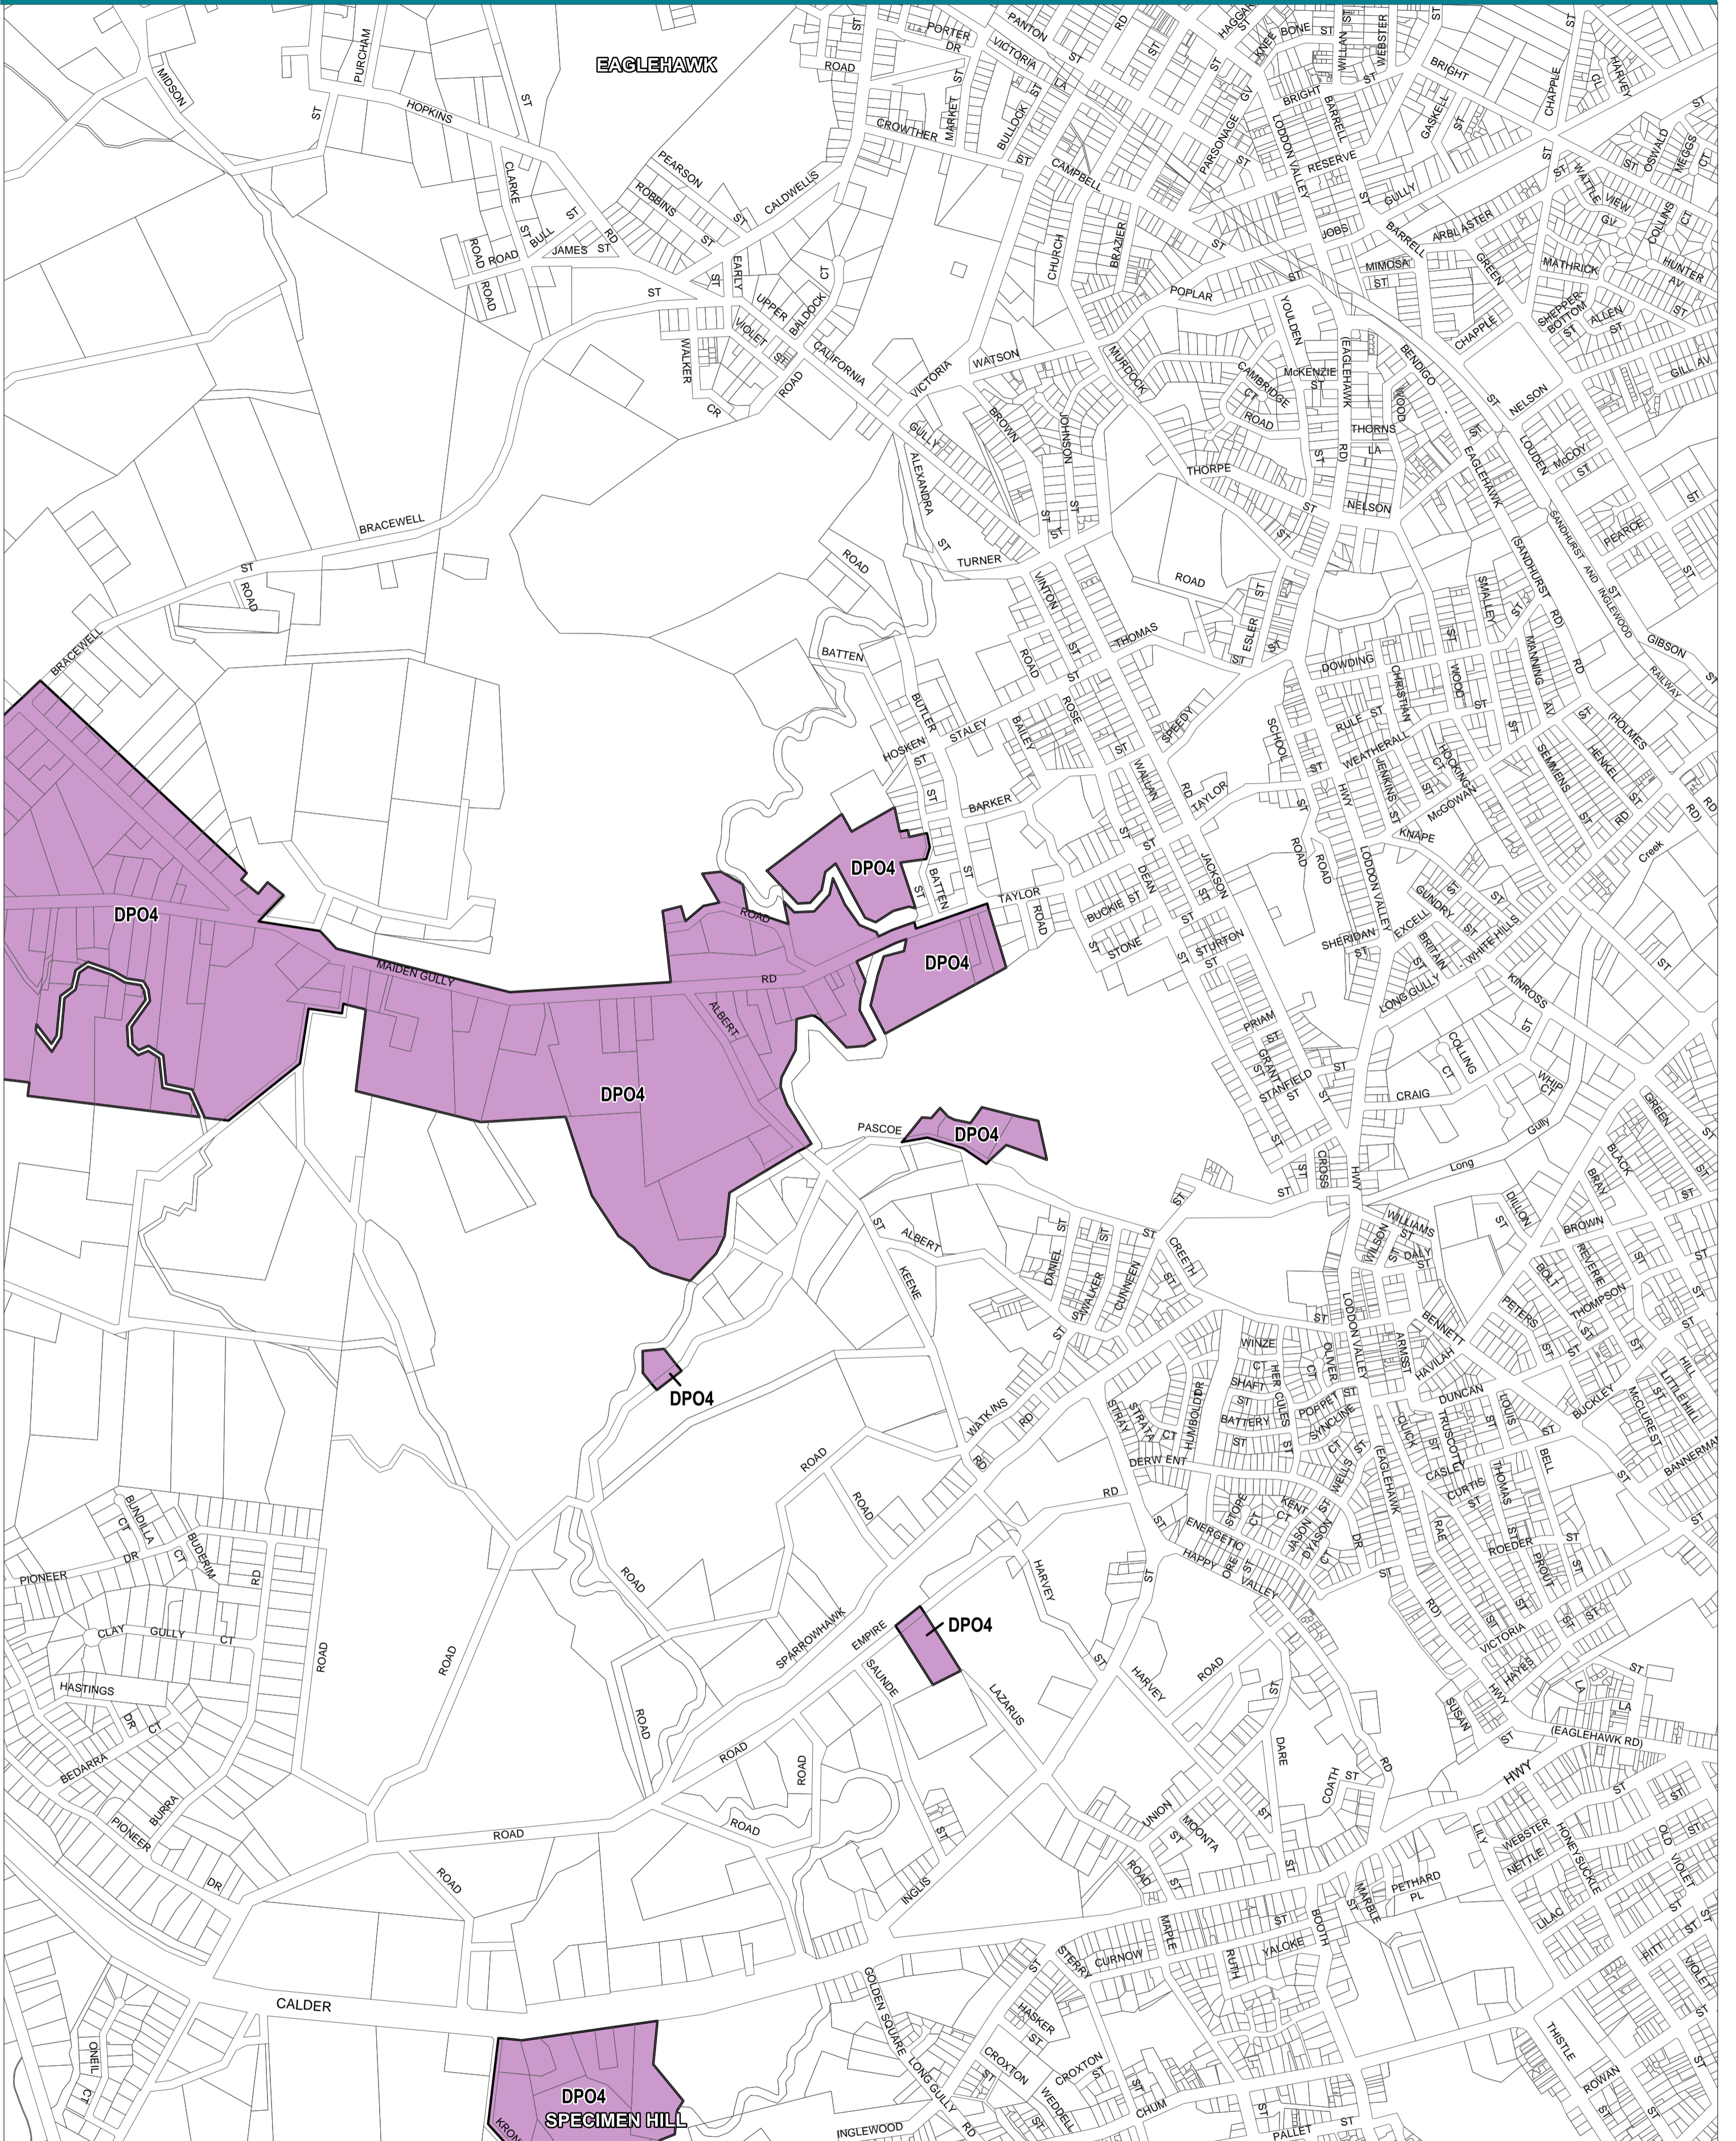

GREATER BENDIGO PLANNING SCHEME - LOCAL PROVISION

Overlays

DPO4 Development Plan Overlay - Schedule 4

AUSTRALIAN MAP GRID ZONE 55

PREPARED BY: Planning Mapping Services

Environment, Land, Water and Planning

Printed: 29/7/2016

AMENDMENT C213

INDEX TO ADJOINING METRIC SERIES MAP