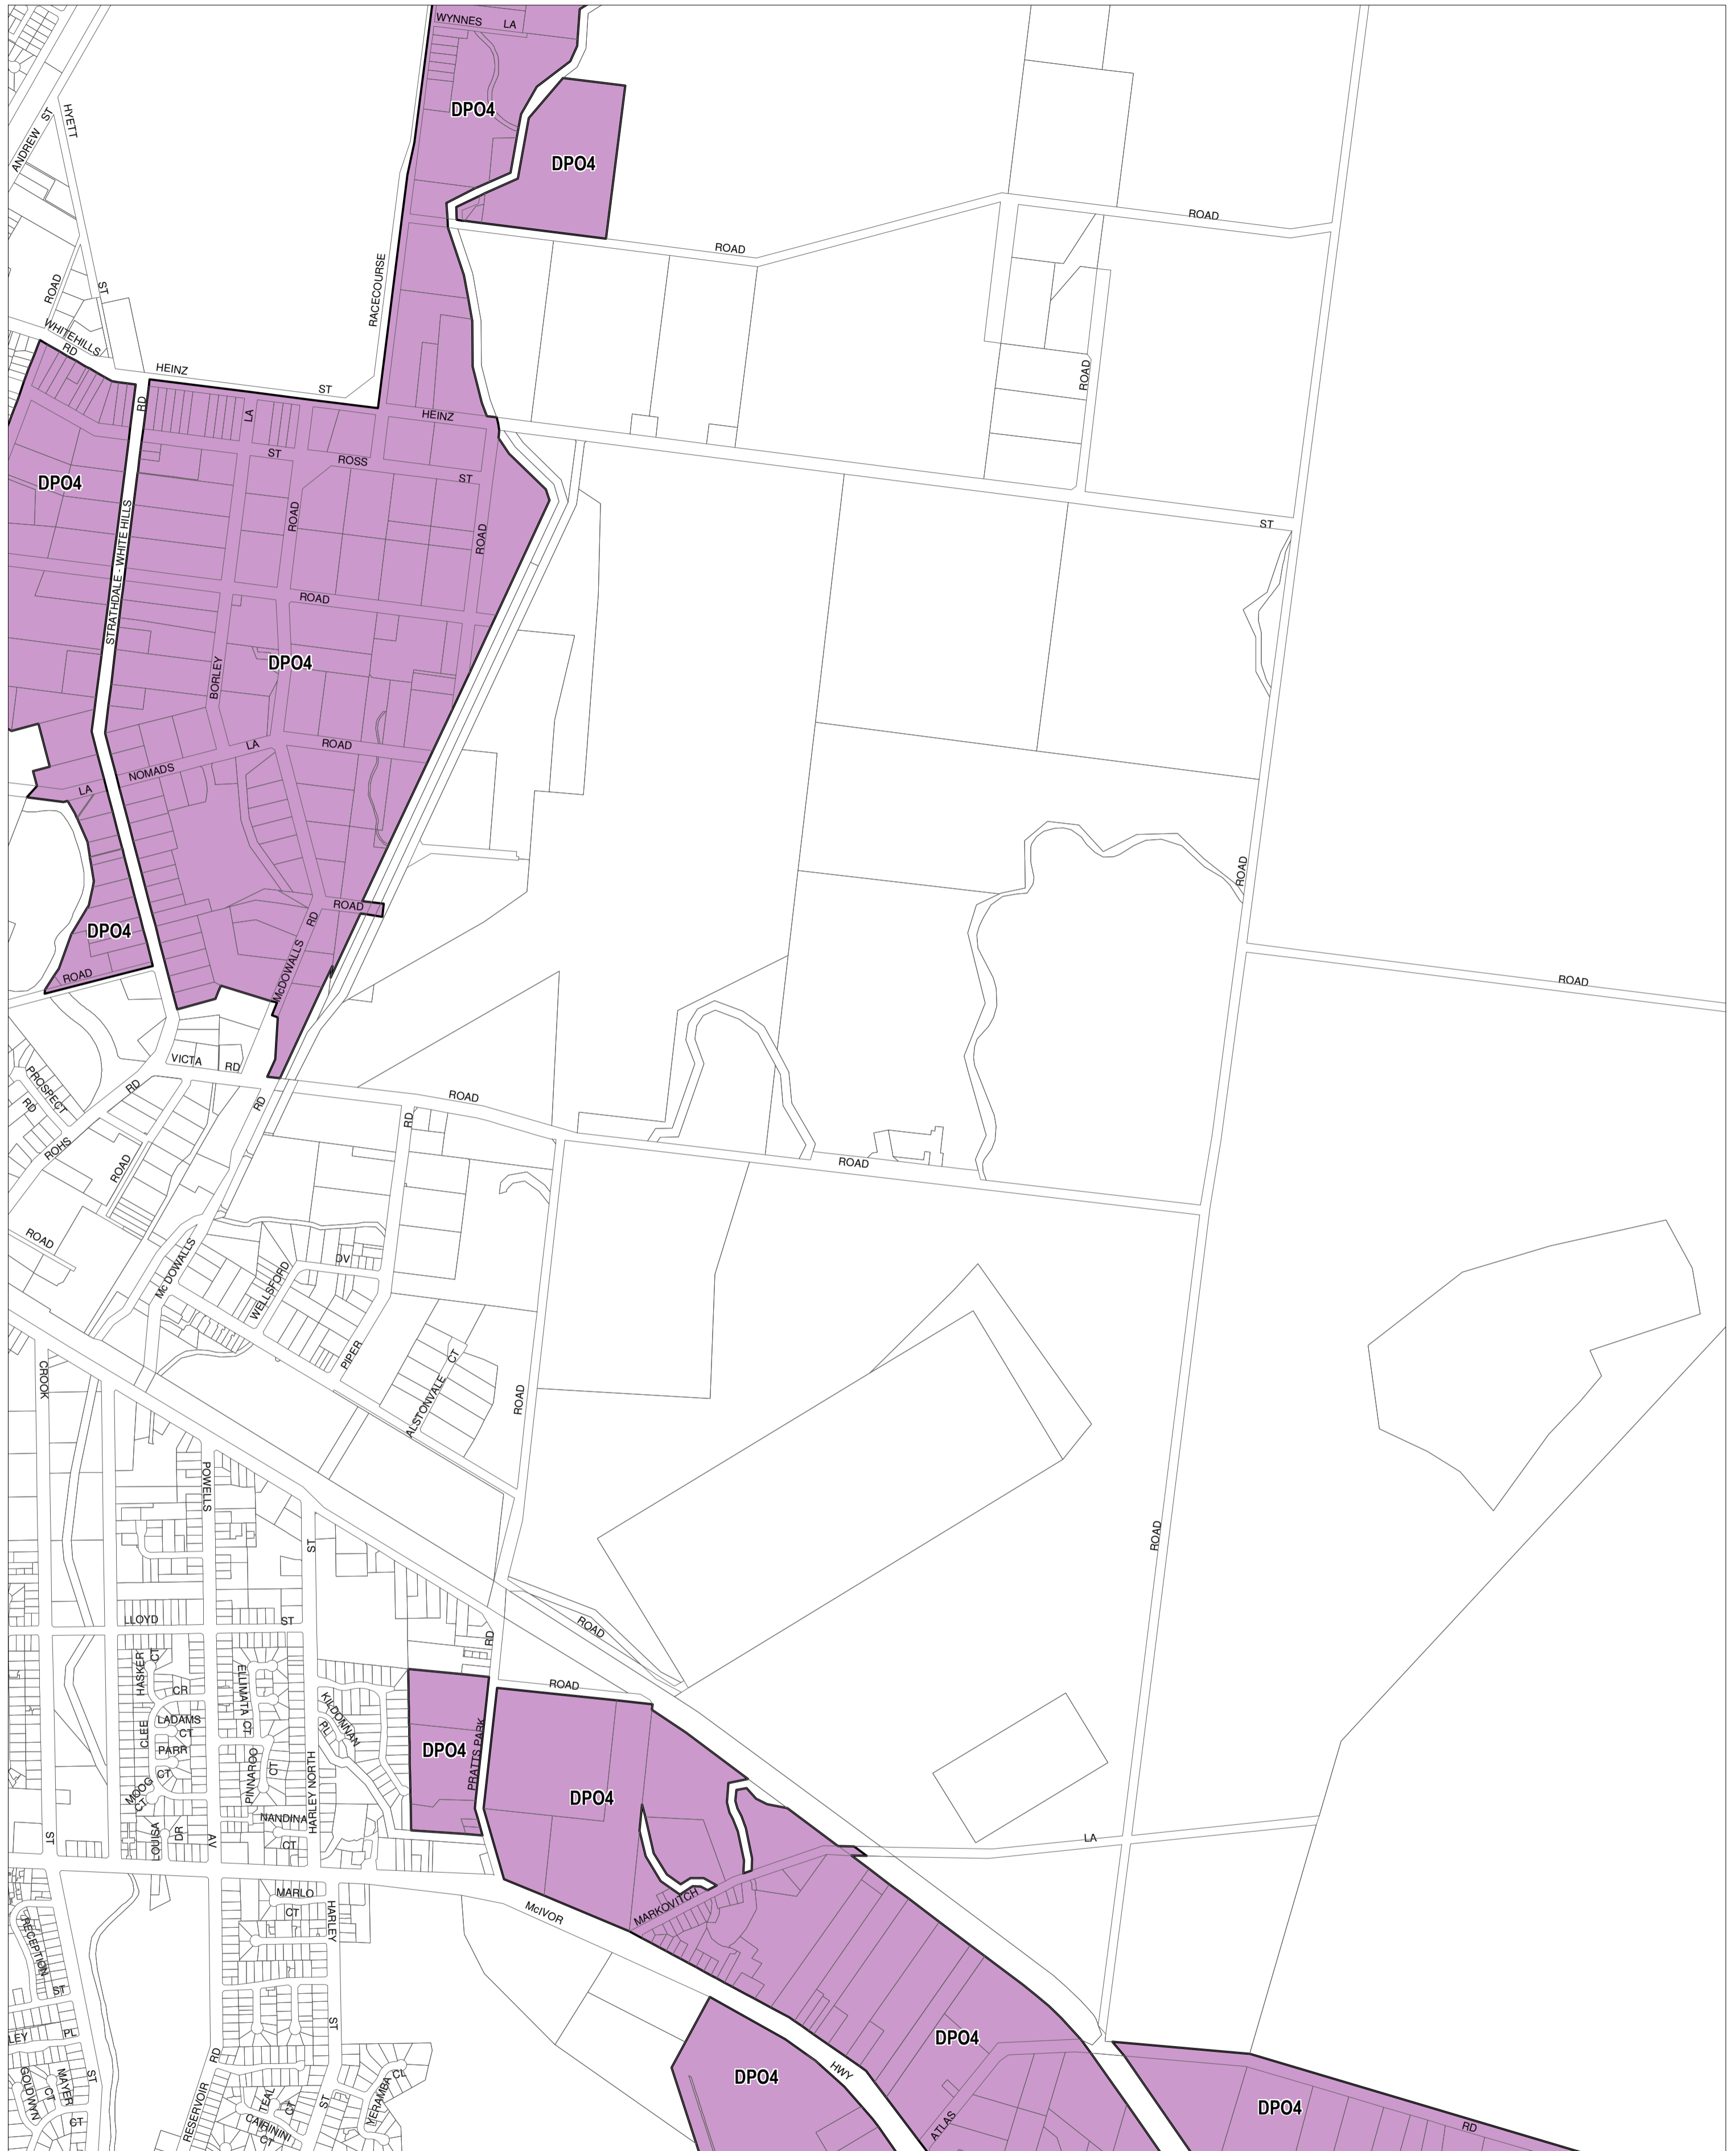

GREATER BENDIGO PLANNING SCHEME - LOCAL PROVISION

Overlays

DPO4 Development Plan Overlay - Schedule 4

AUSTRALIAN MAP GRID ZONE 55

Printed: 10/8/2015

AMENDMENT C175