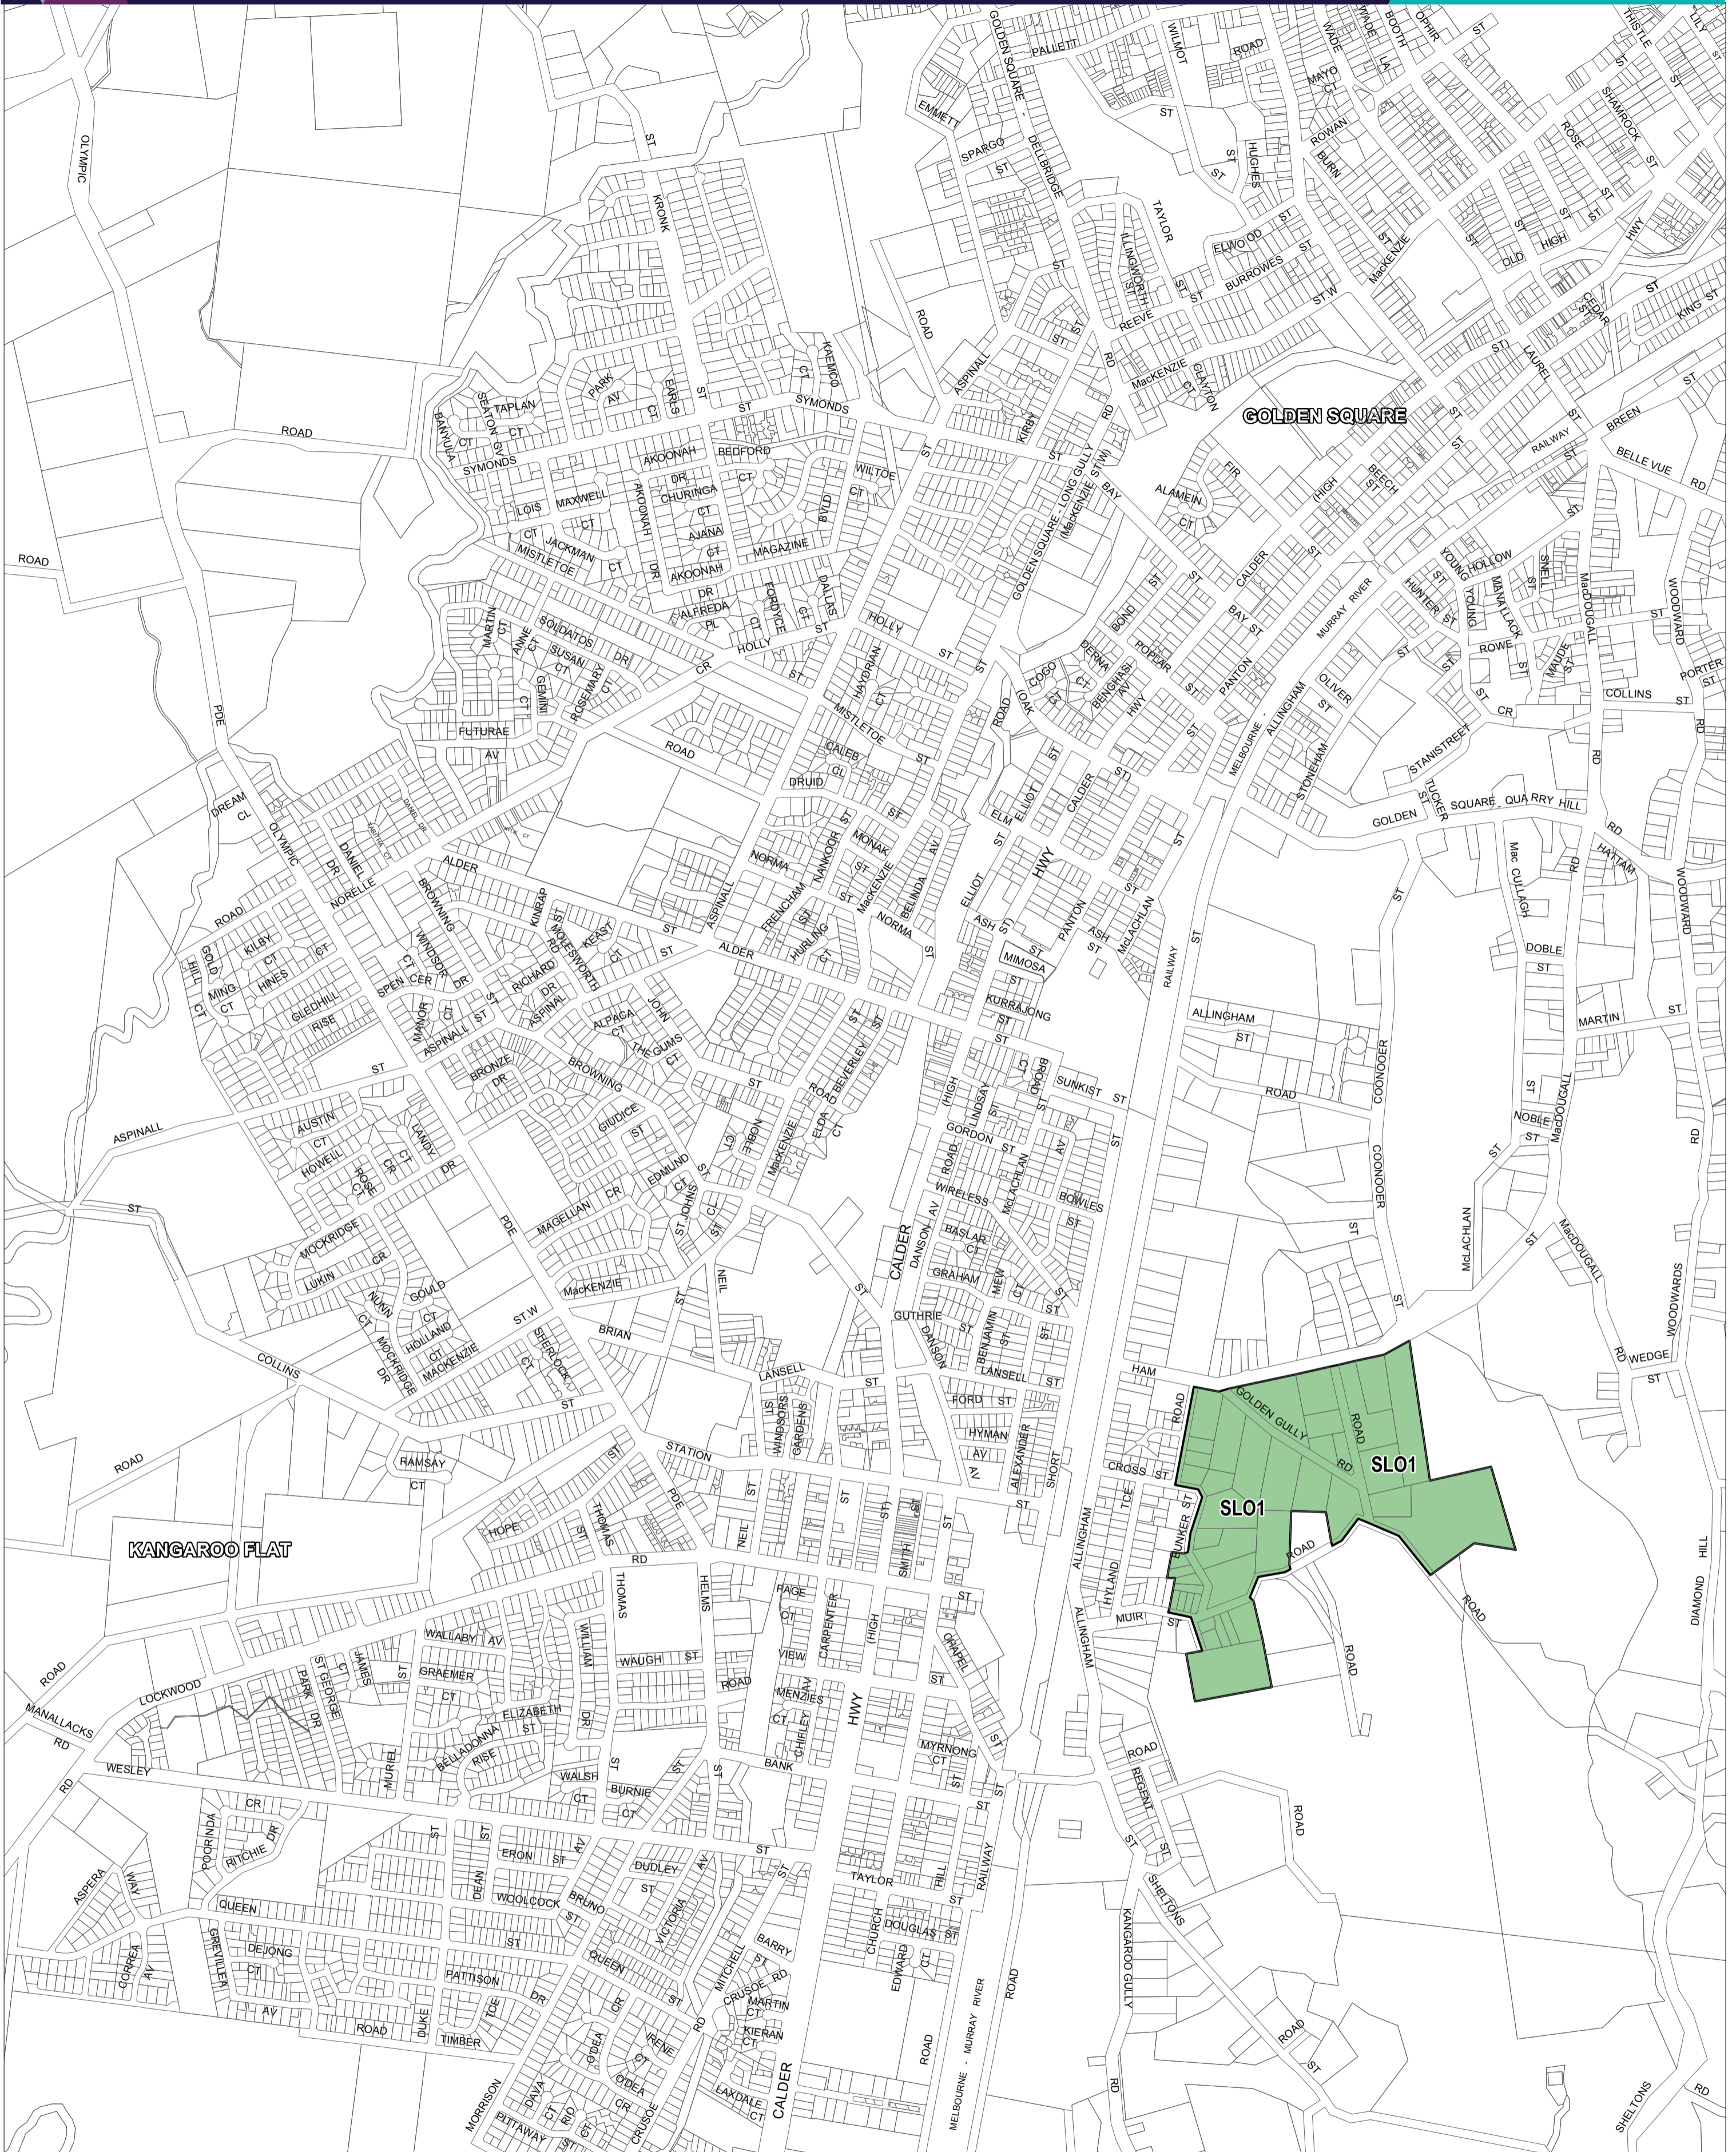

GREATER BENDIGO PLANNING SCHEME - LOCAL PROVISION

Overlays
SL01 Significant Landscape Overlay - Schedule 1

Municipal Boundary (if shown)

500 0 500 m

AUSTRALIAN MAP GRID ZONE 55

PREPARED BY: Planning Mapping Services

Printed: 10/2/2017

AMENDMENT C212

VICTORIA
State Government

Environment,
Land, Water
and Planning

INDEX TO ADJOINING SCHEME MAPS