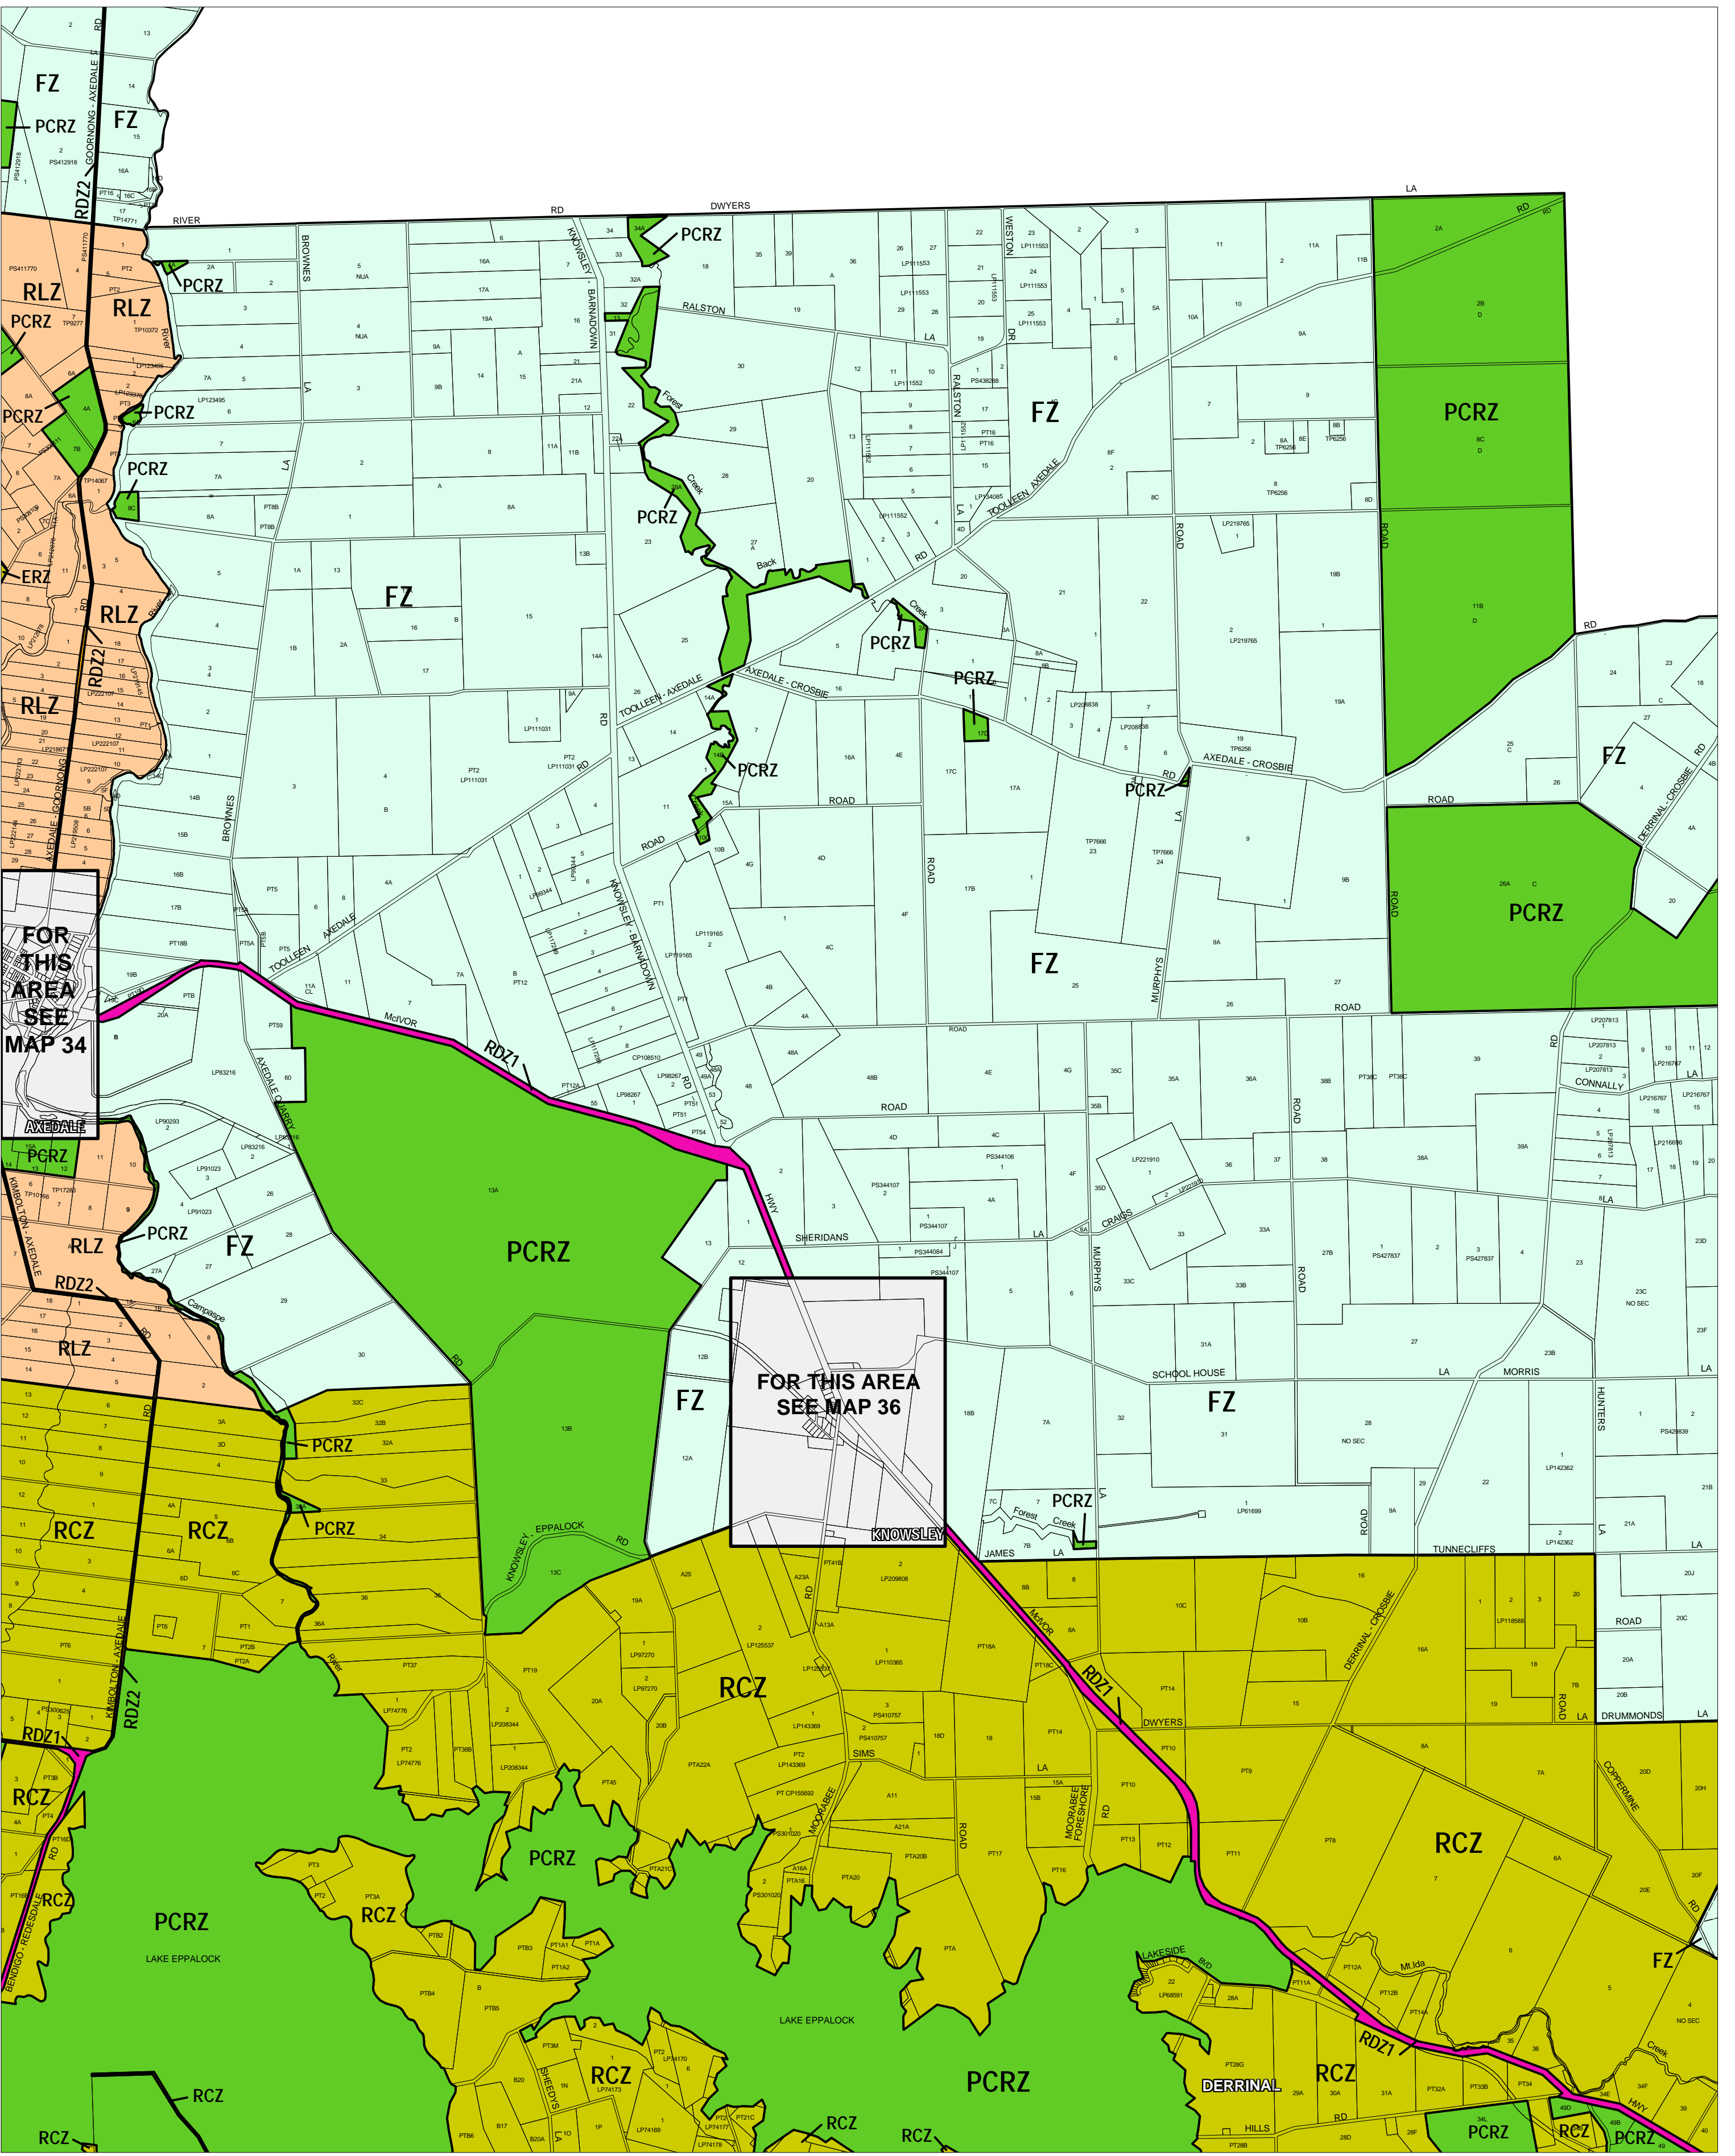

GREATER BENDIGO PLANNING SCHEME - LOCAL PROVISION

Public Land	RCZ	Rural Conservation Zone
PCRZ	RLZ	Rural Living Zone
PPRZ		
PUZ2		
RDZ1		
RDZ2		
Residential		
LDZ1		
TZ		
Rural		
FZ		

THIS MAP INCORPORATES APPROVED ZONES AS AT: 25/01/06 AMENDMENT C67

Printed: 8/5/2006