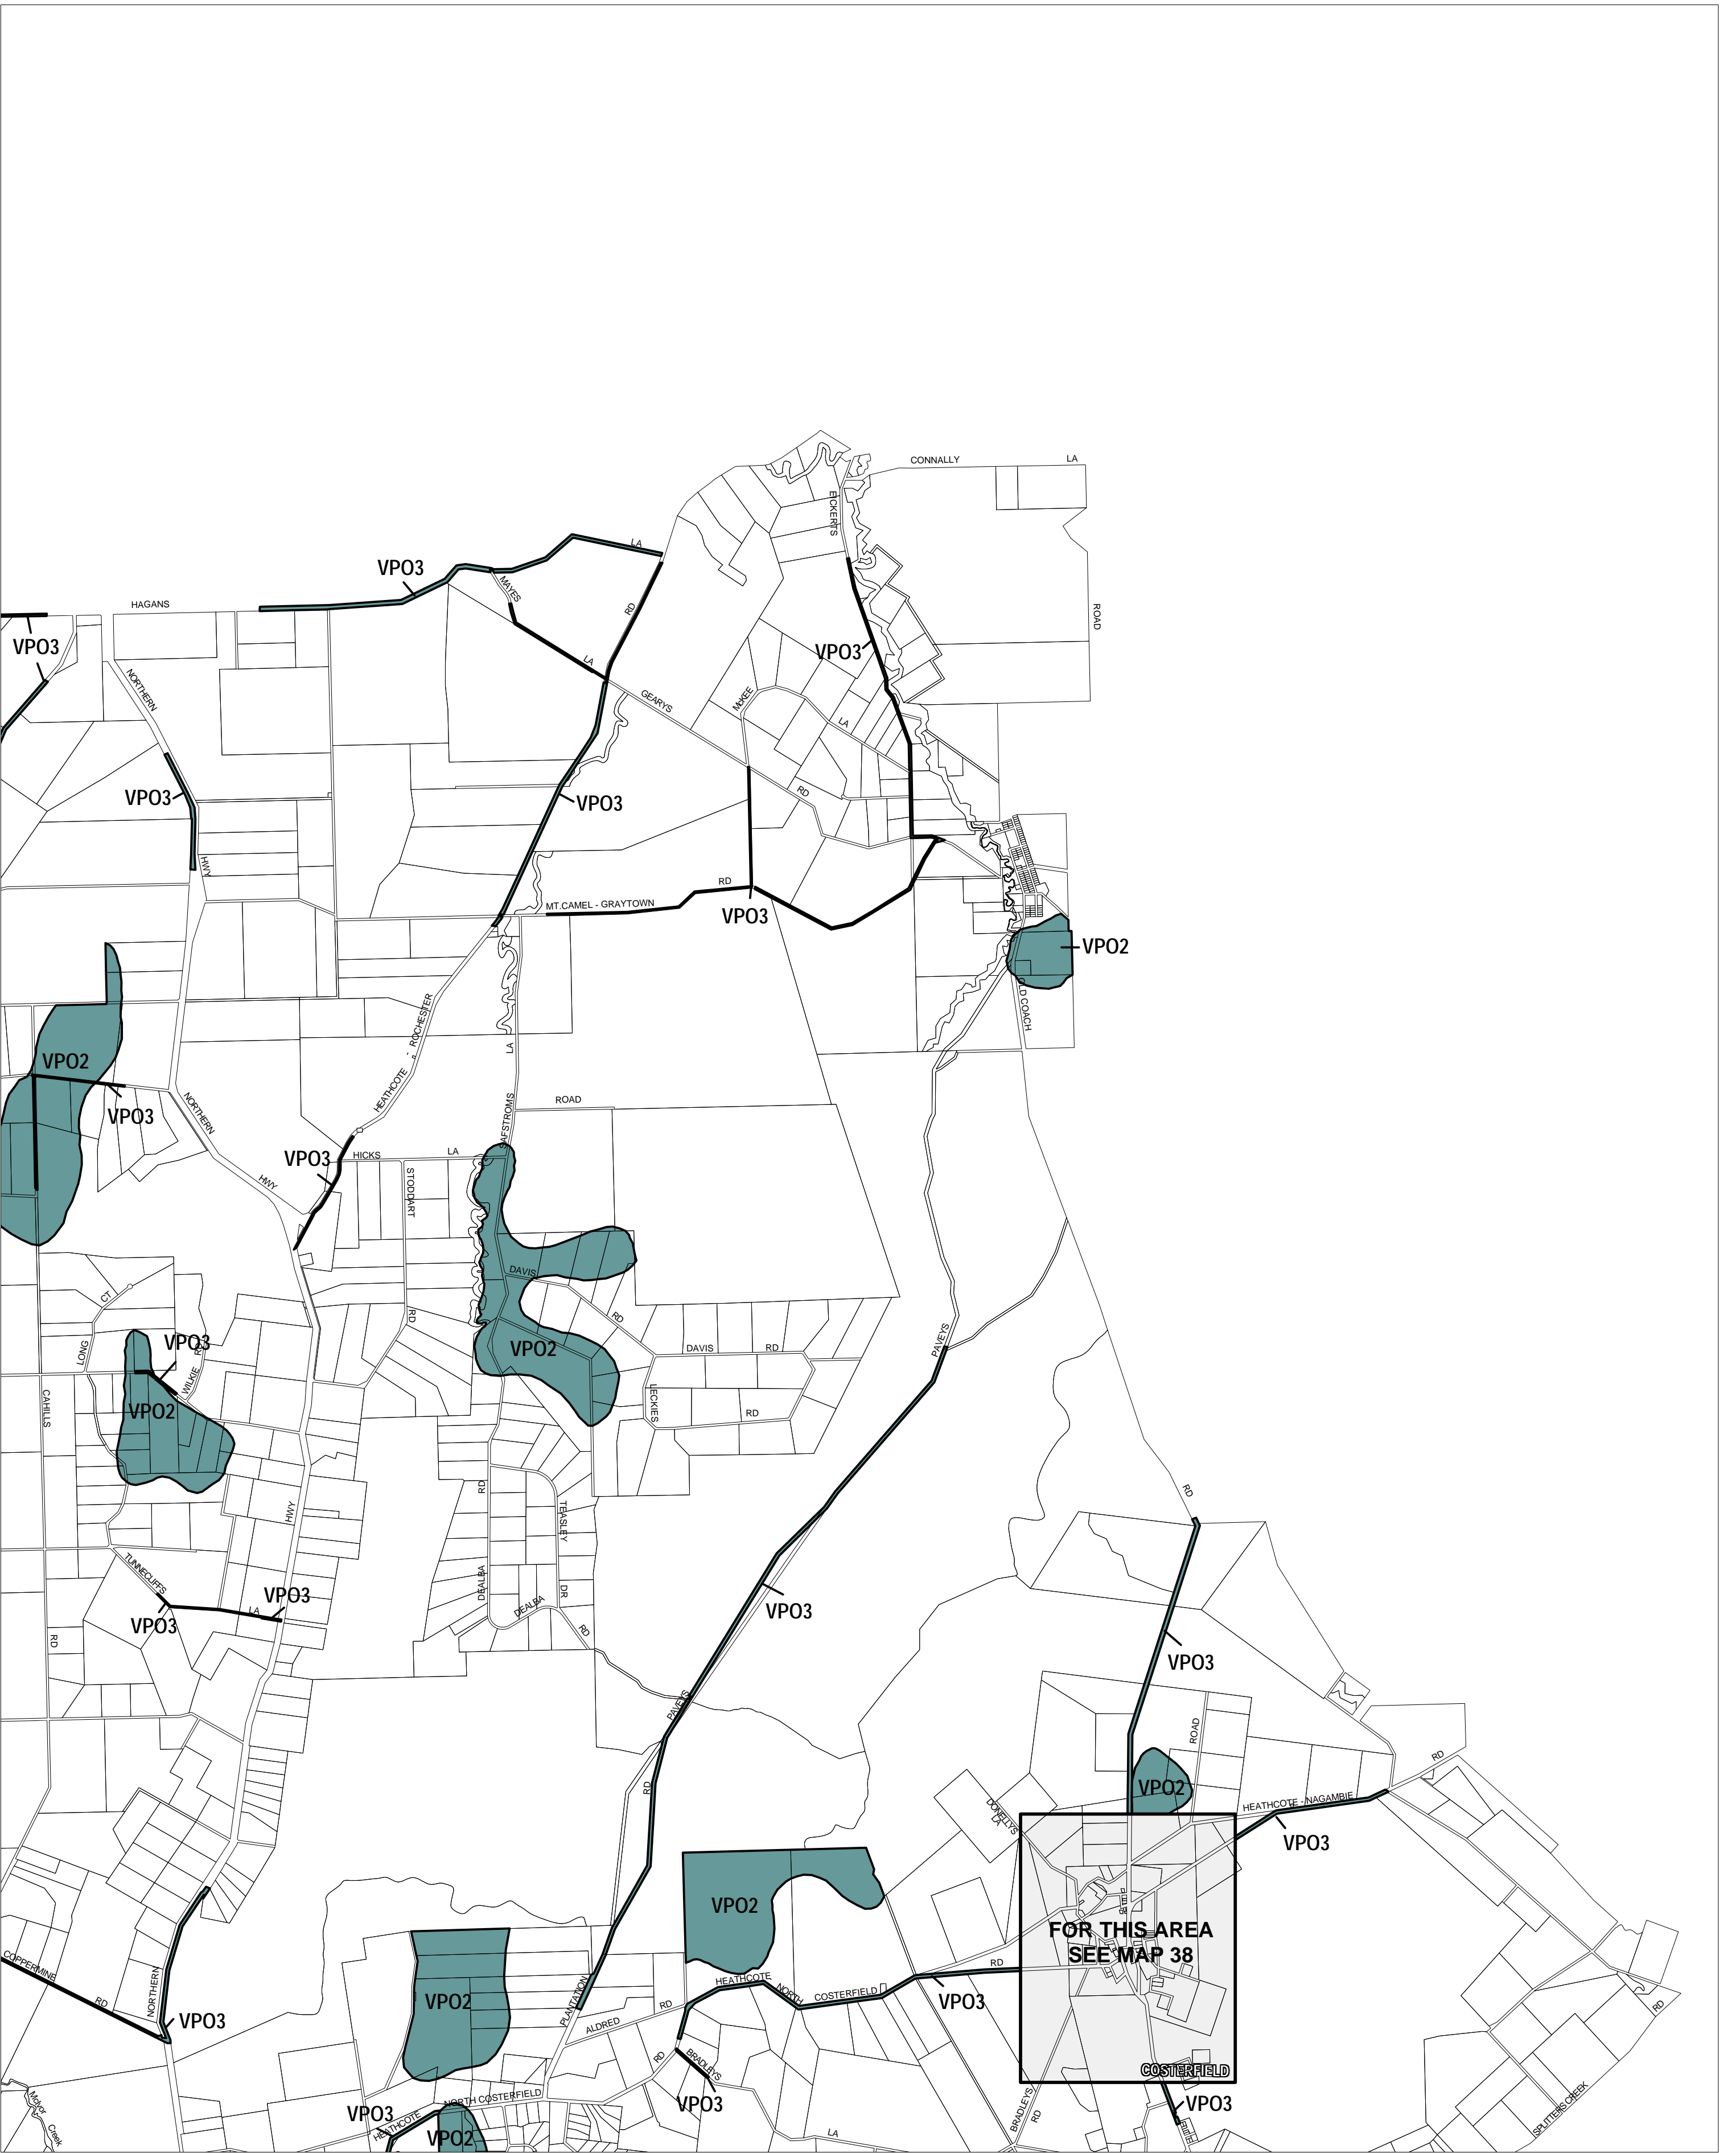

GREATER BENDIGO PLANNING SCHEME - LOCAL PROVISION

Overlays

- VPO2 - Vegetation Protection Overlay - Schedule 2
- VPO3 - Vegetation Protection Overlay - Schedule 3

Printed: 25/6/2007