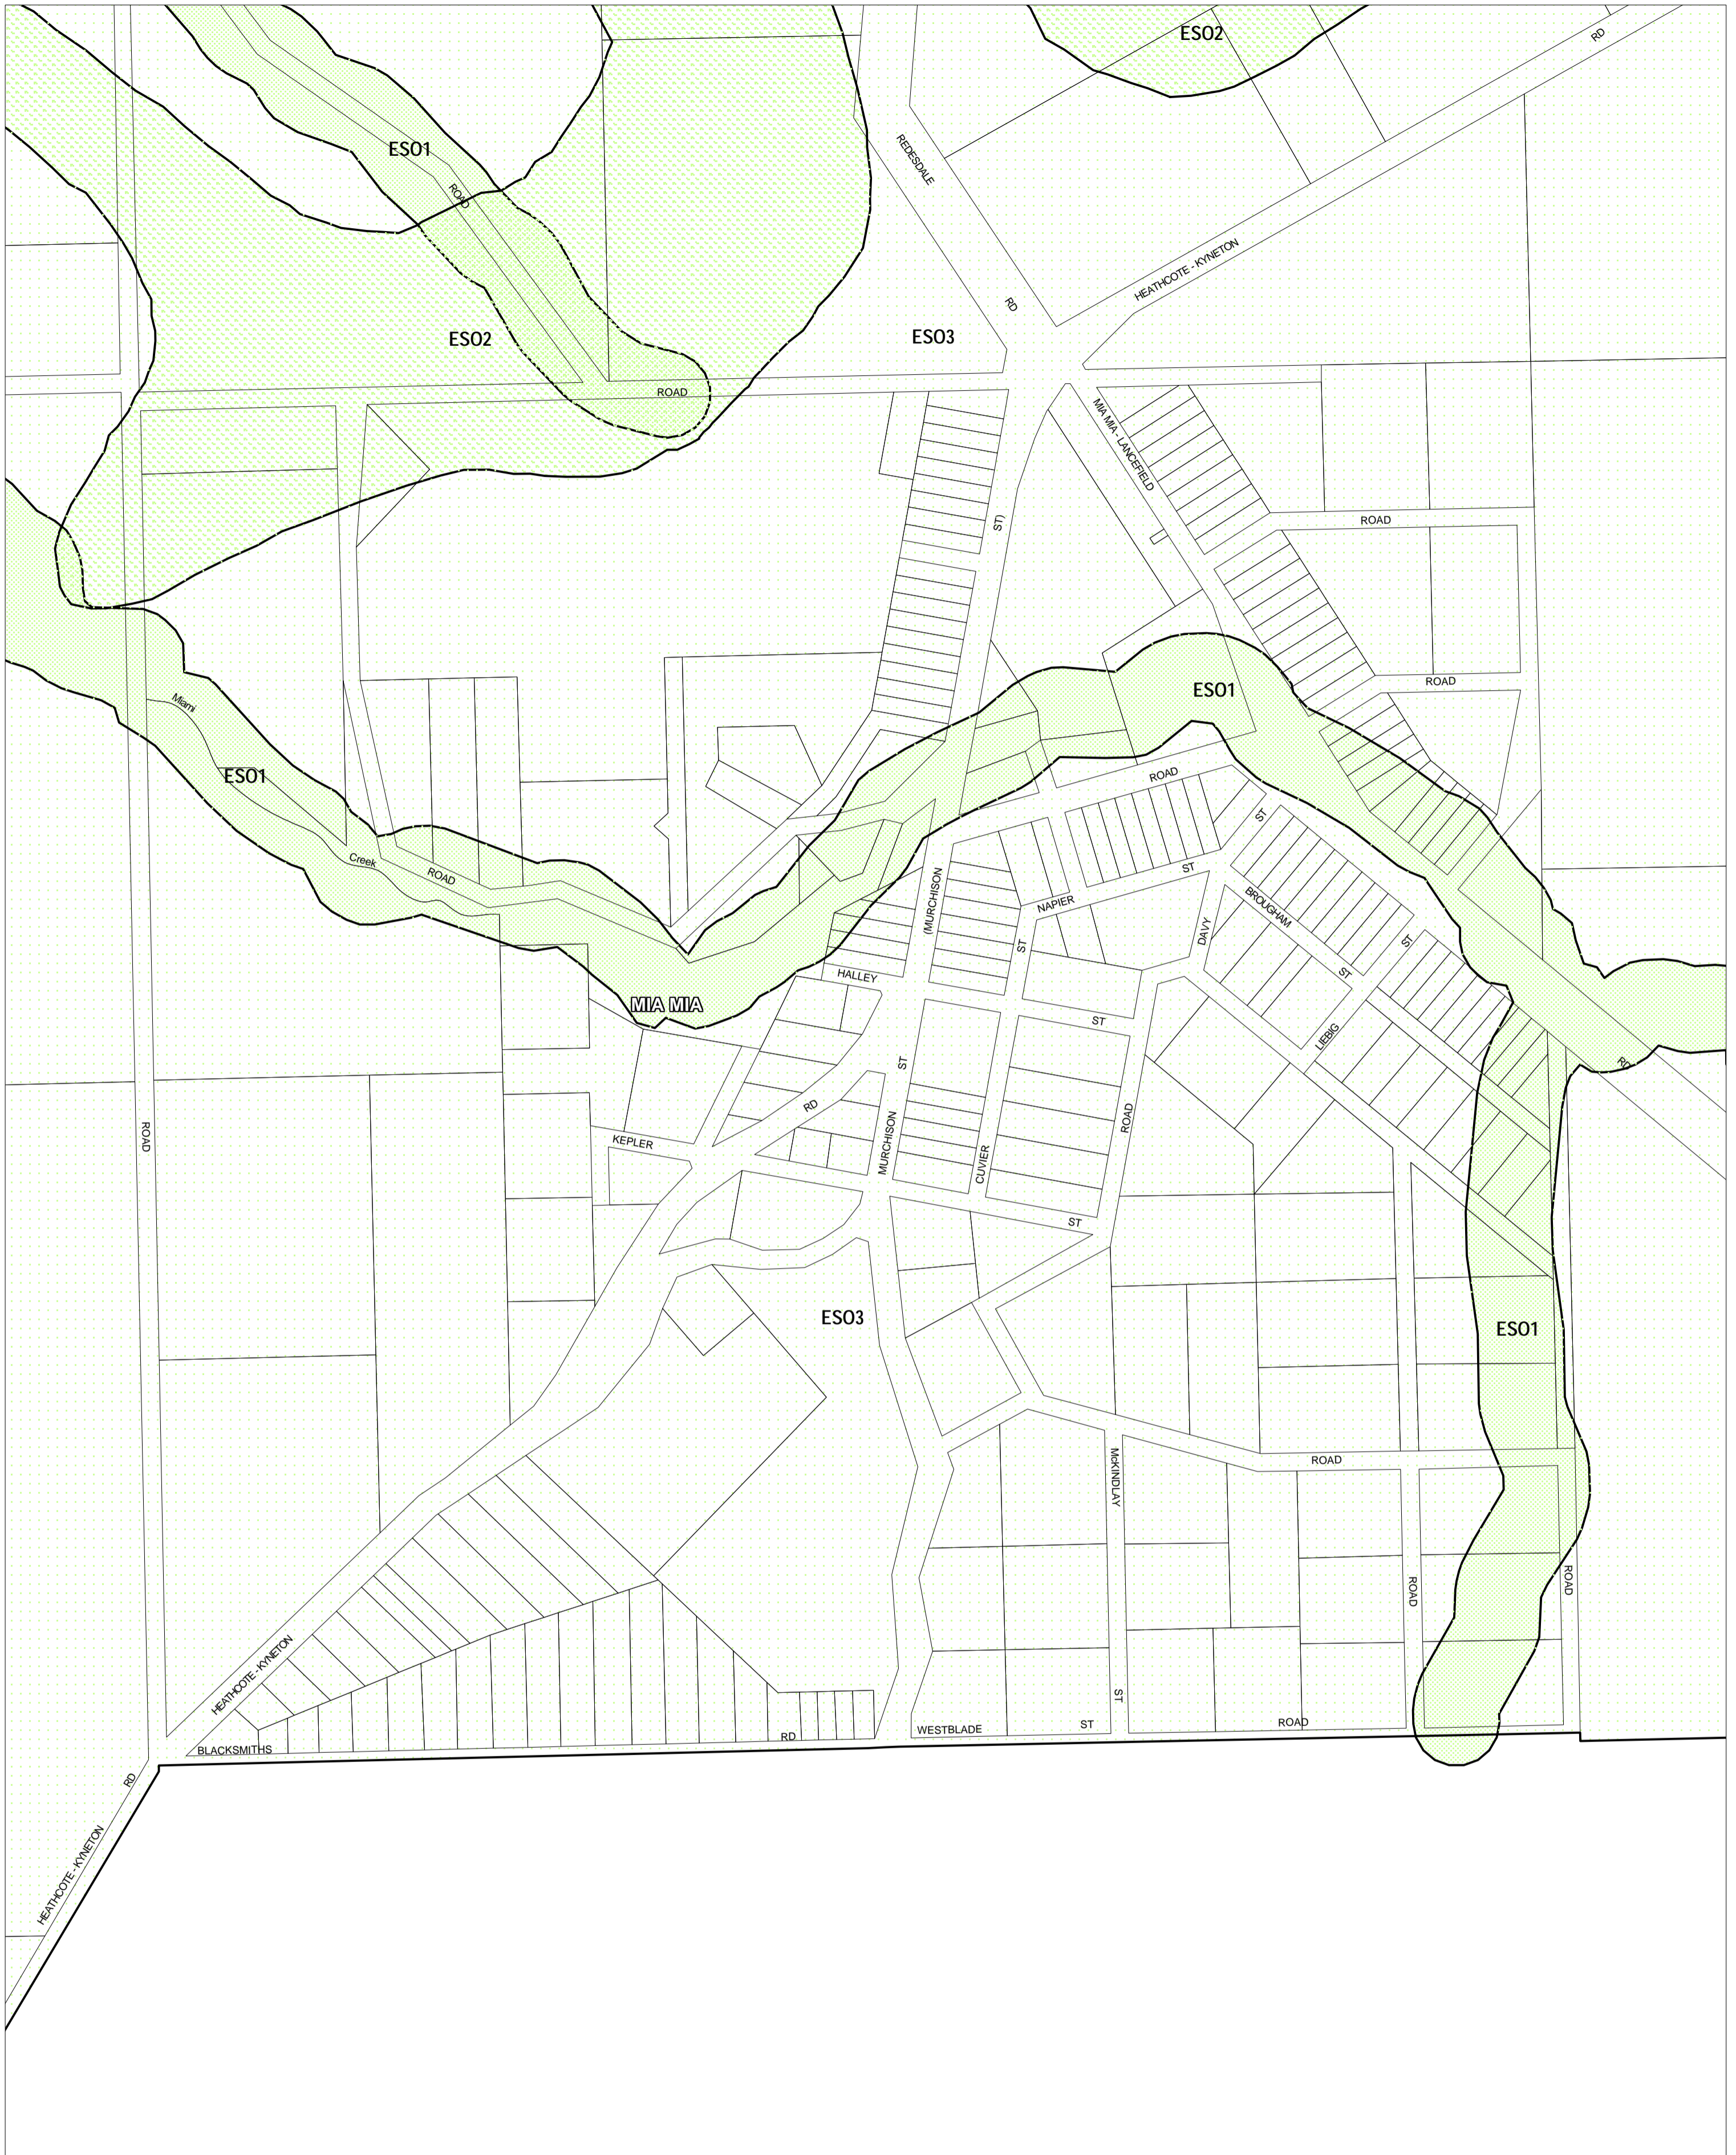

GREATER BENDIGO PLANNING SCHEME - LOCAL PROVISION

Overlays

AUSTRALIAN MAP GRID ZONE 55

INDEX TO ADJOINING METRIC SERIES MAP

Printed: 25/6/2007