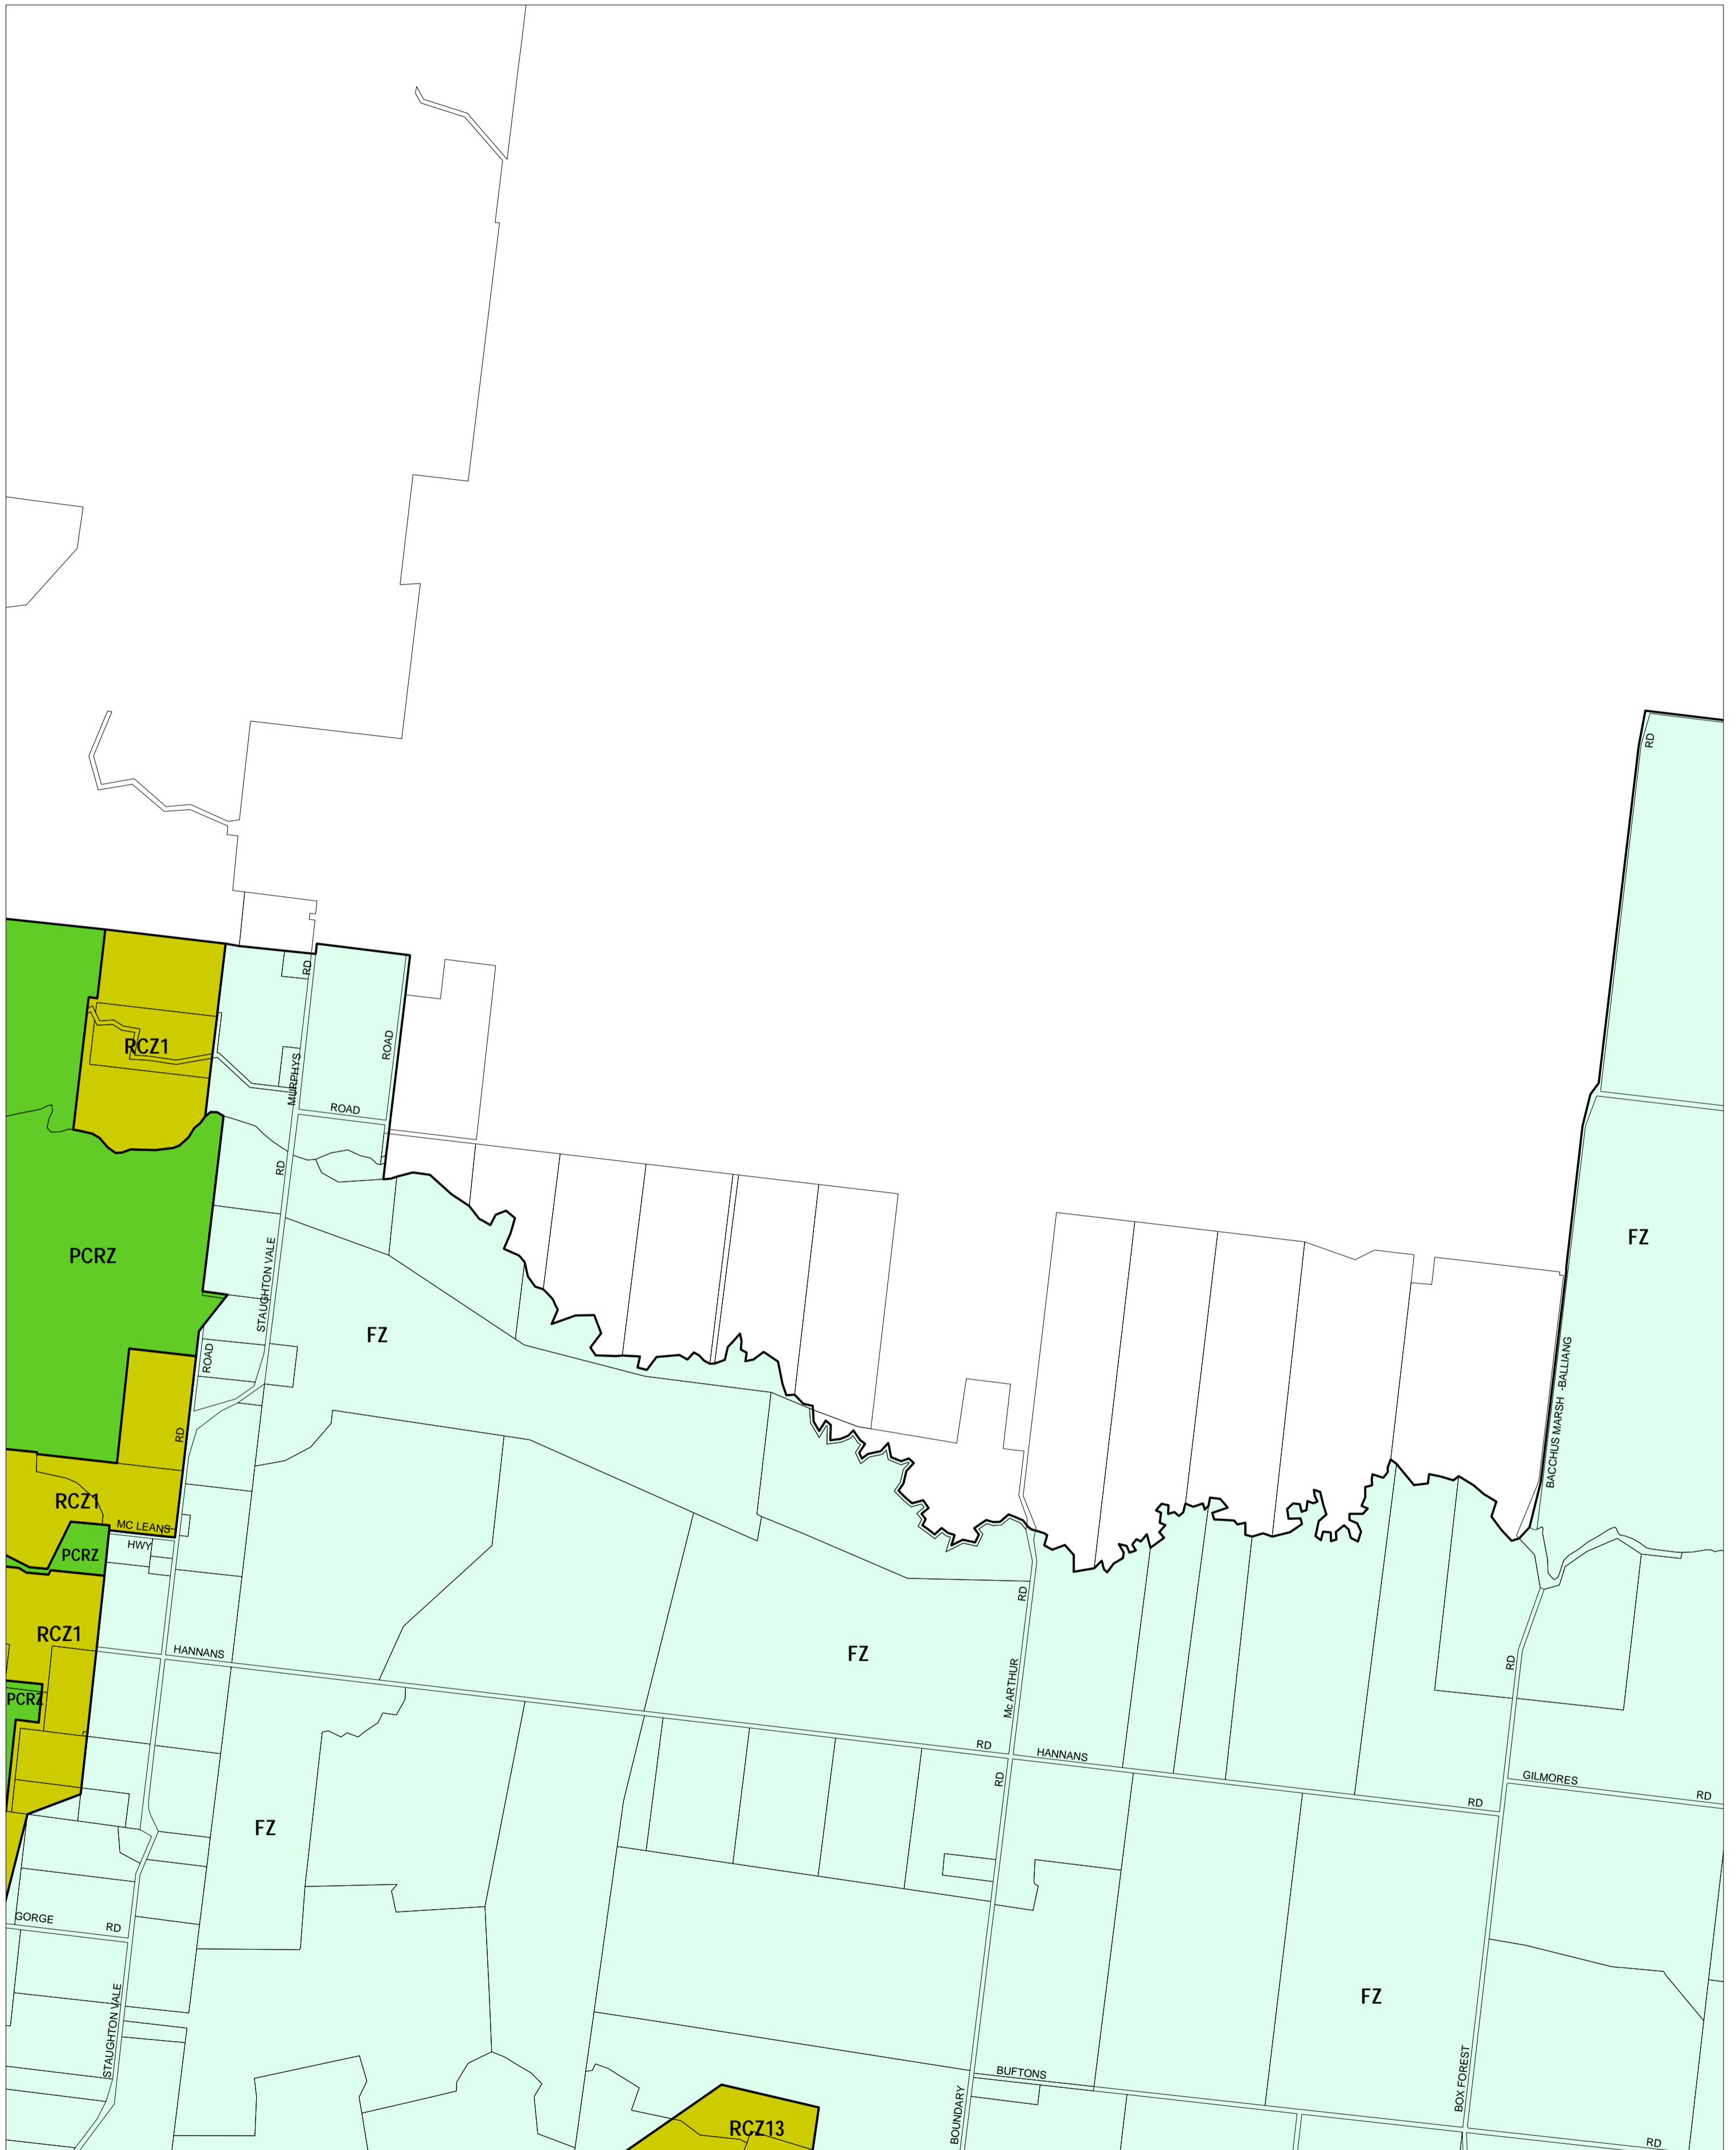

GREATER GEELONG PLANNING SCHEME - LOCAL PROVISION

AUSTRALIAN MAP GRID ZONE 55

Printed: 15/6/2007

AMENDMENT C130