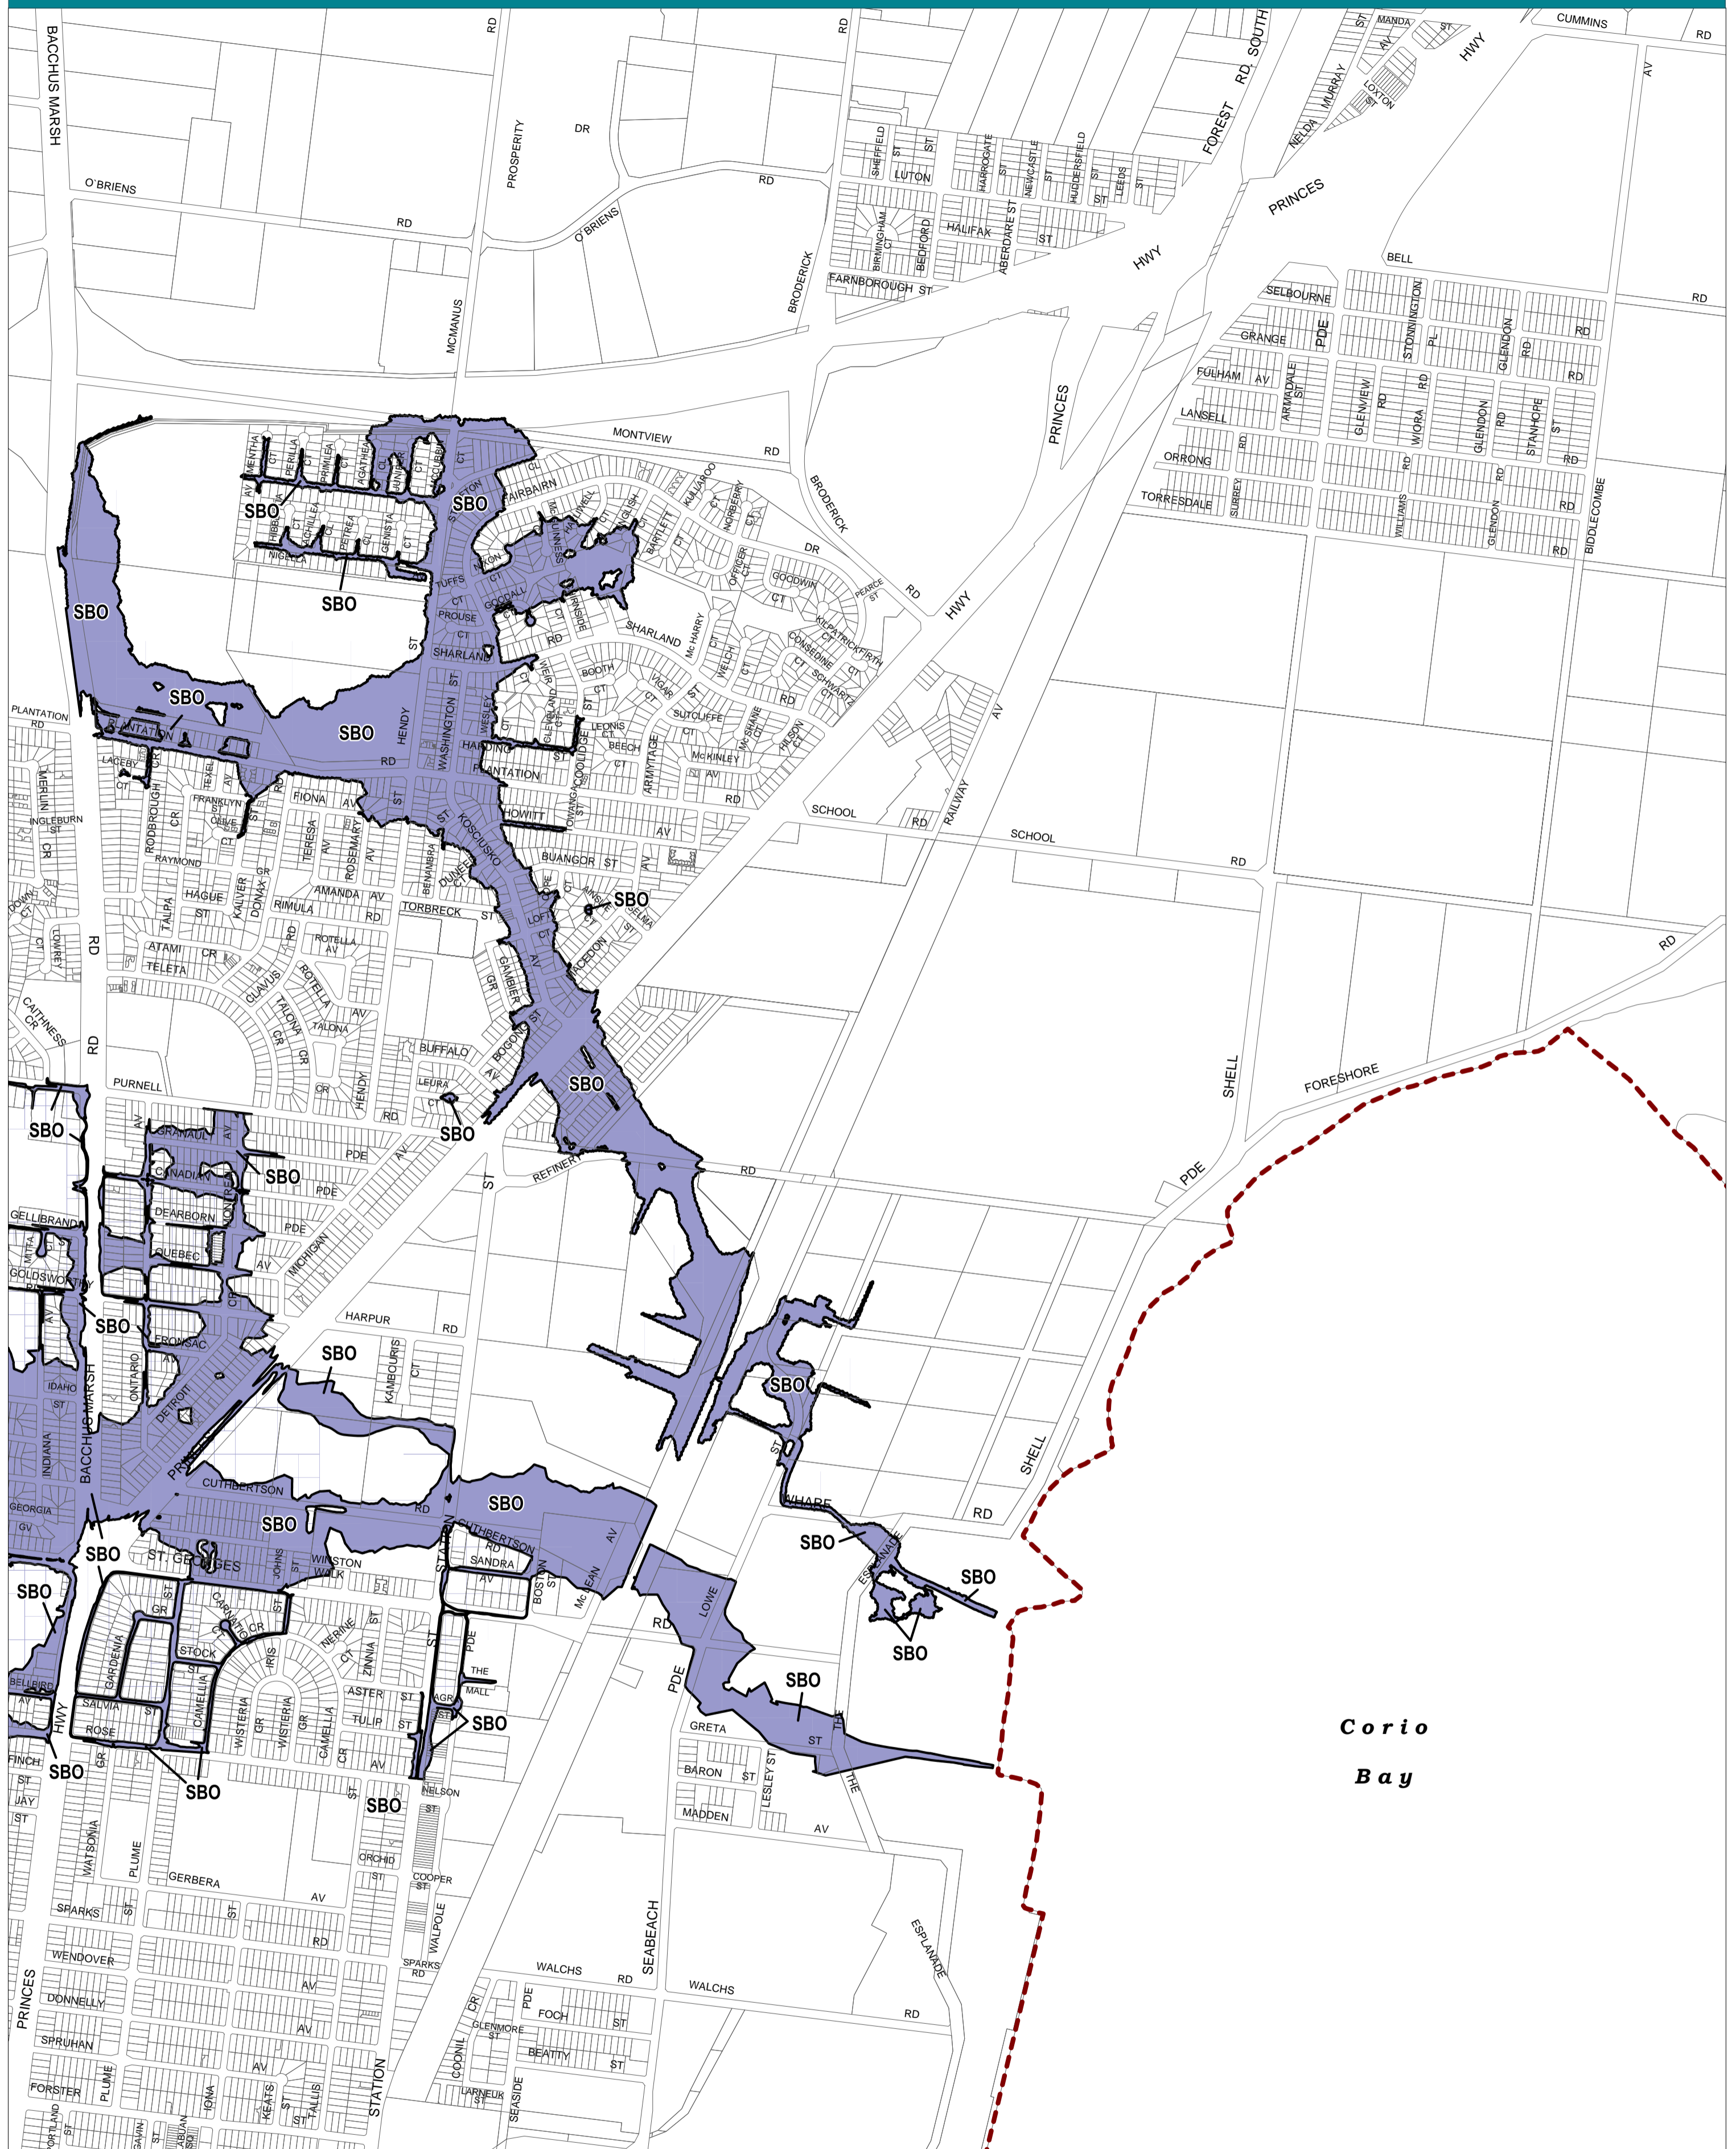

GREATER GEELONG PLANNING SCHEME - LOCAL PROVISION

Overlays

- SBO Special Building Overlay

Printed: 8/10/2015

200 0 200 400 600 800 1000m
AUSTRALIAN MAP GRID ZONE 55
PREPARED BY: Planning Mapping Services

INDEX TO ADJOINING METRIC SERIES MAP

1	2	3	4
5	6	7	8
9	10	11	12
13	14	15	16
17	18	19	20
21	22	23	24
25	26	27	28
29	30	31	32
33	34	35	36
37	38	39	40
41	42	43	44
45	46	47	48
49	50	51	52
53	54	55	56
57	58	59	60
61	62	63	64
65	66	67	68
69	70	71	72
73	74	75	76
77	78	79	80
81	82	83	84
85	86	87	88
89	90	91	92

VICTORIA State Government | Environment, Land, Water and Planning