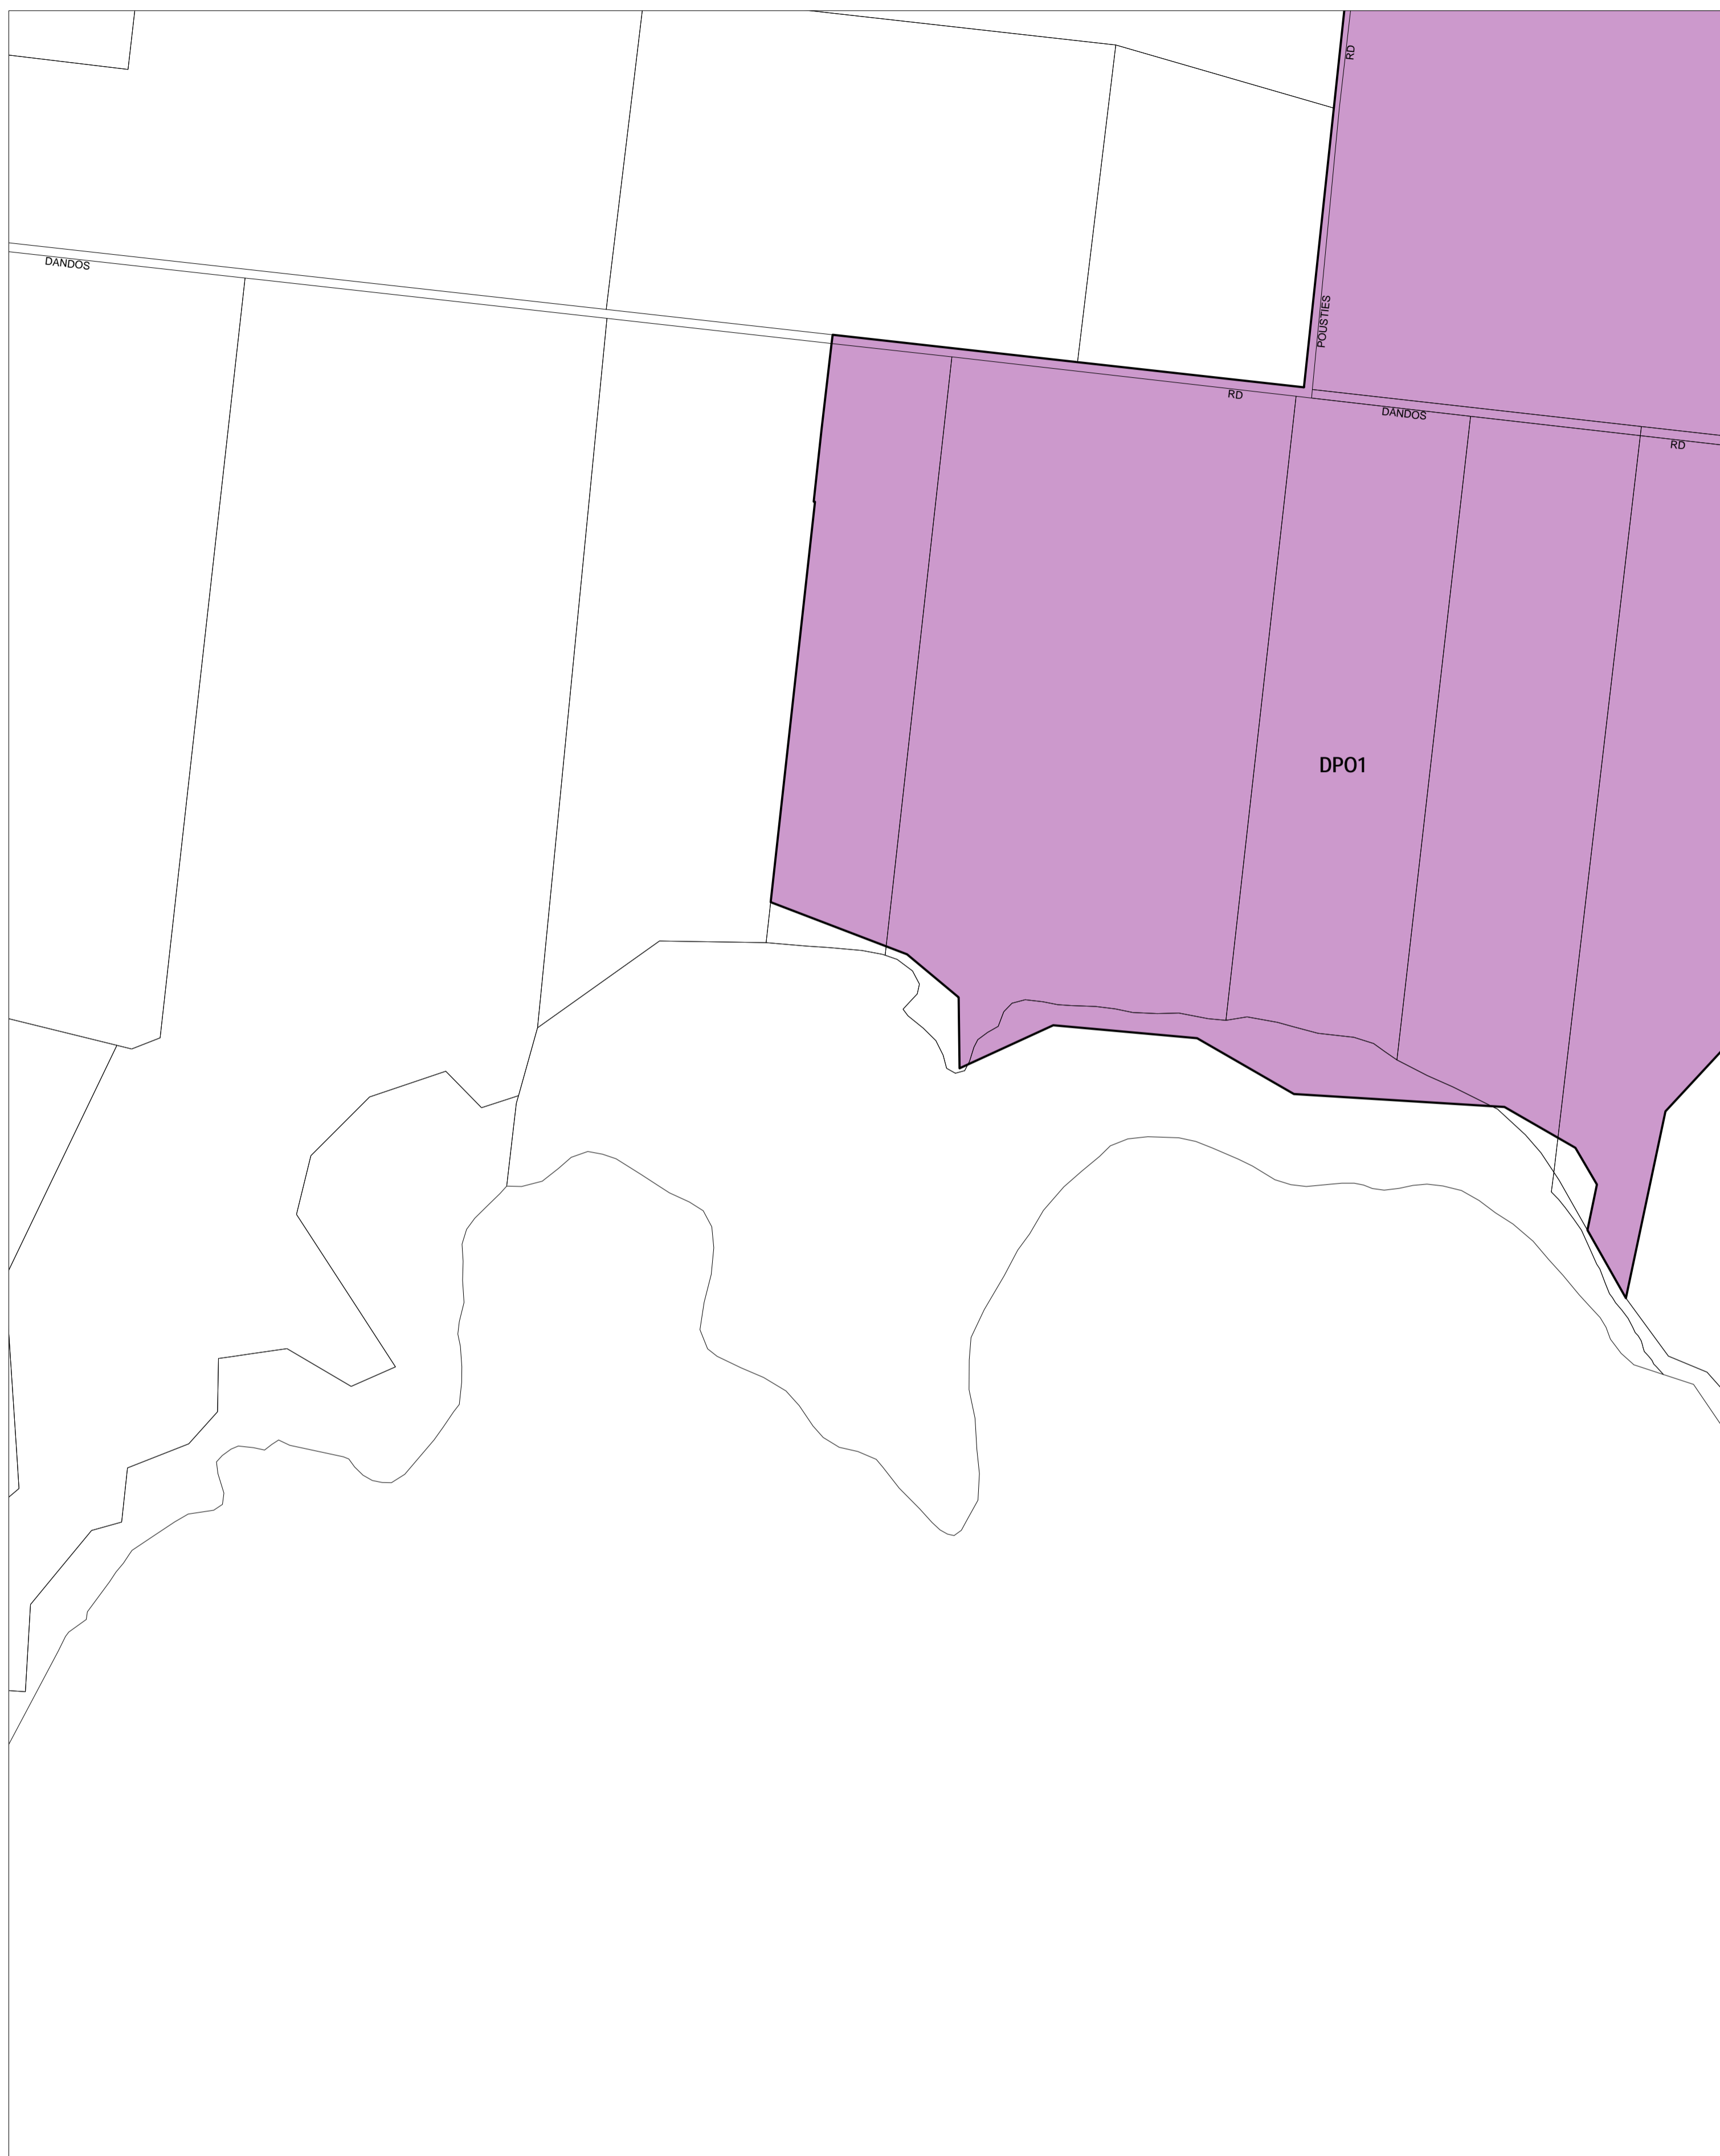

GREATER GEELONG PLANNING SCHEME - LOCAL PROVISION

Overlays

DPO1 Development Plan Overlay - Schedule 1

AUSTRALIAN MAP GRID ZONE 55

Printed: 18/6/2007

AMENDMENT C39