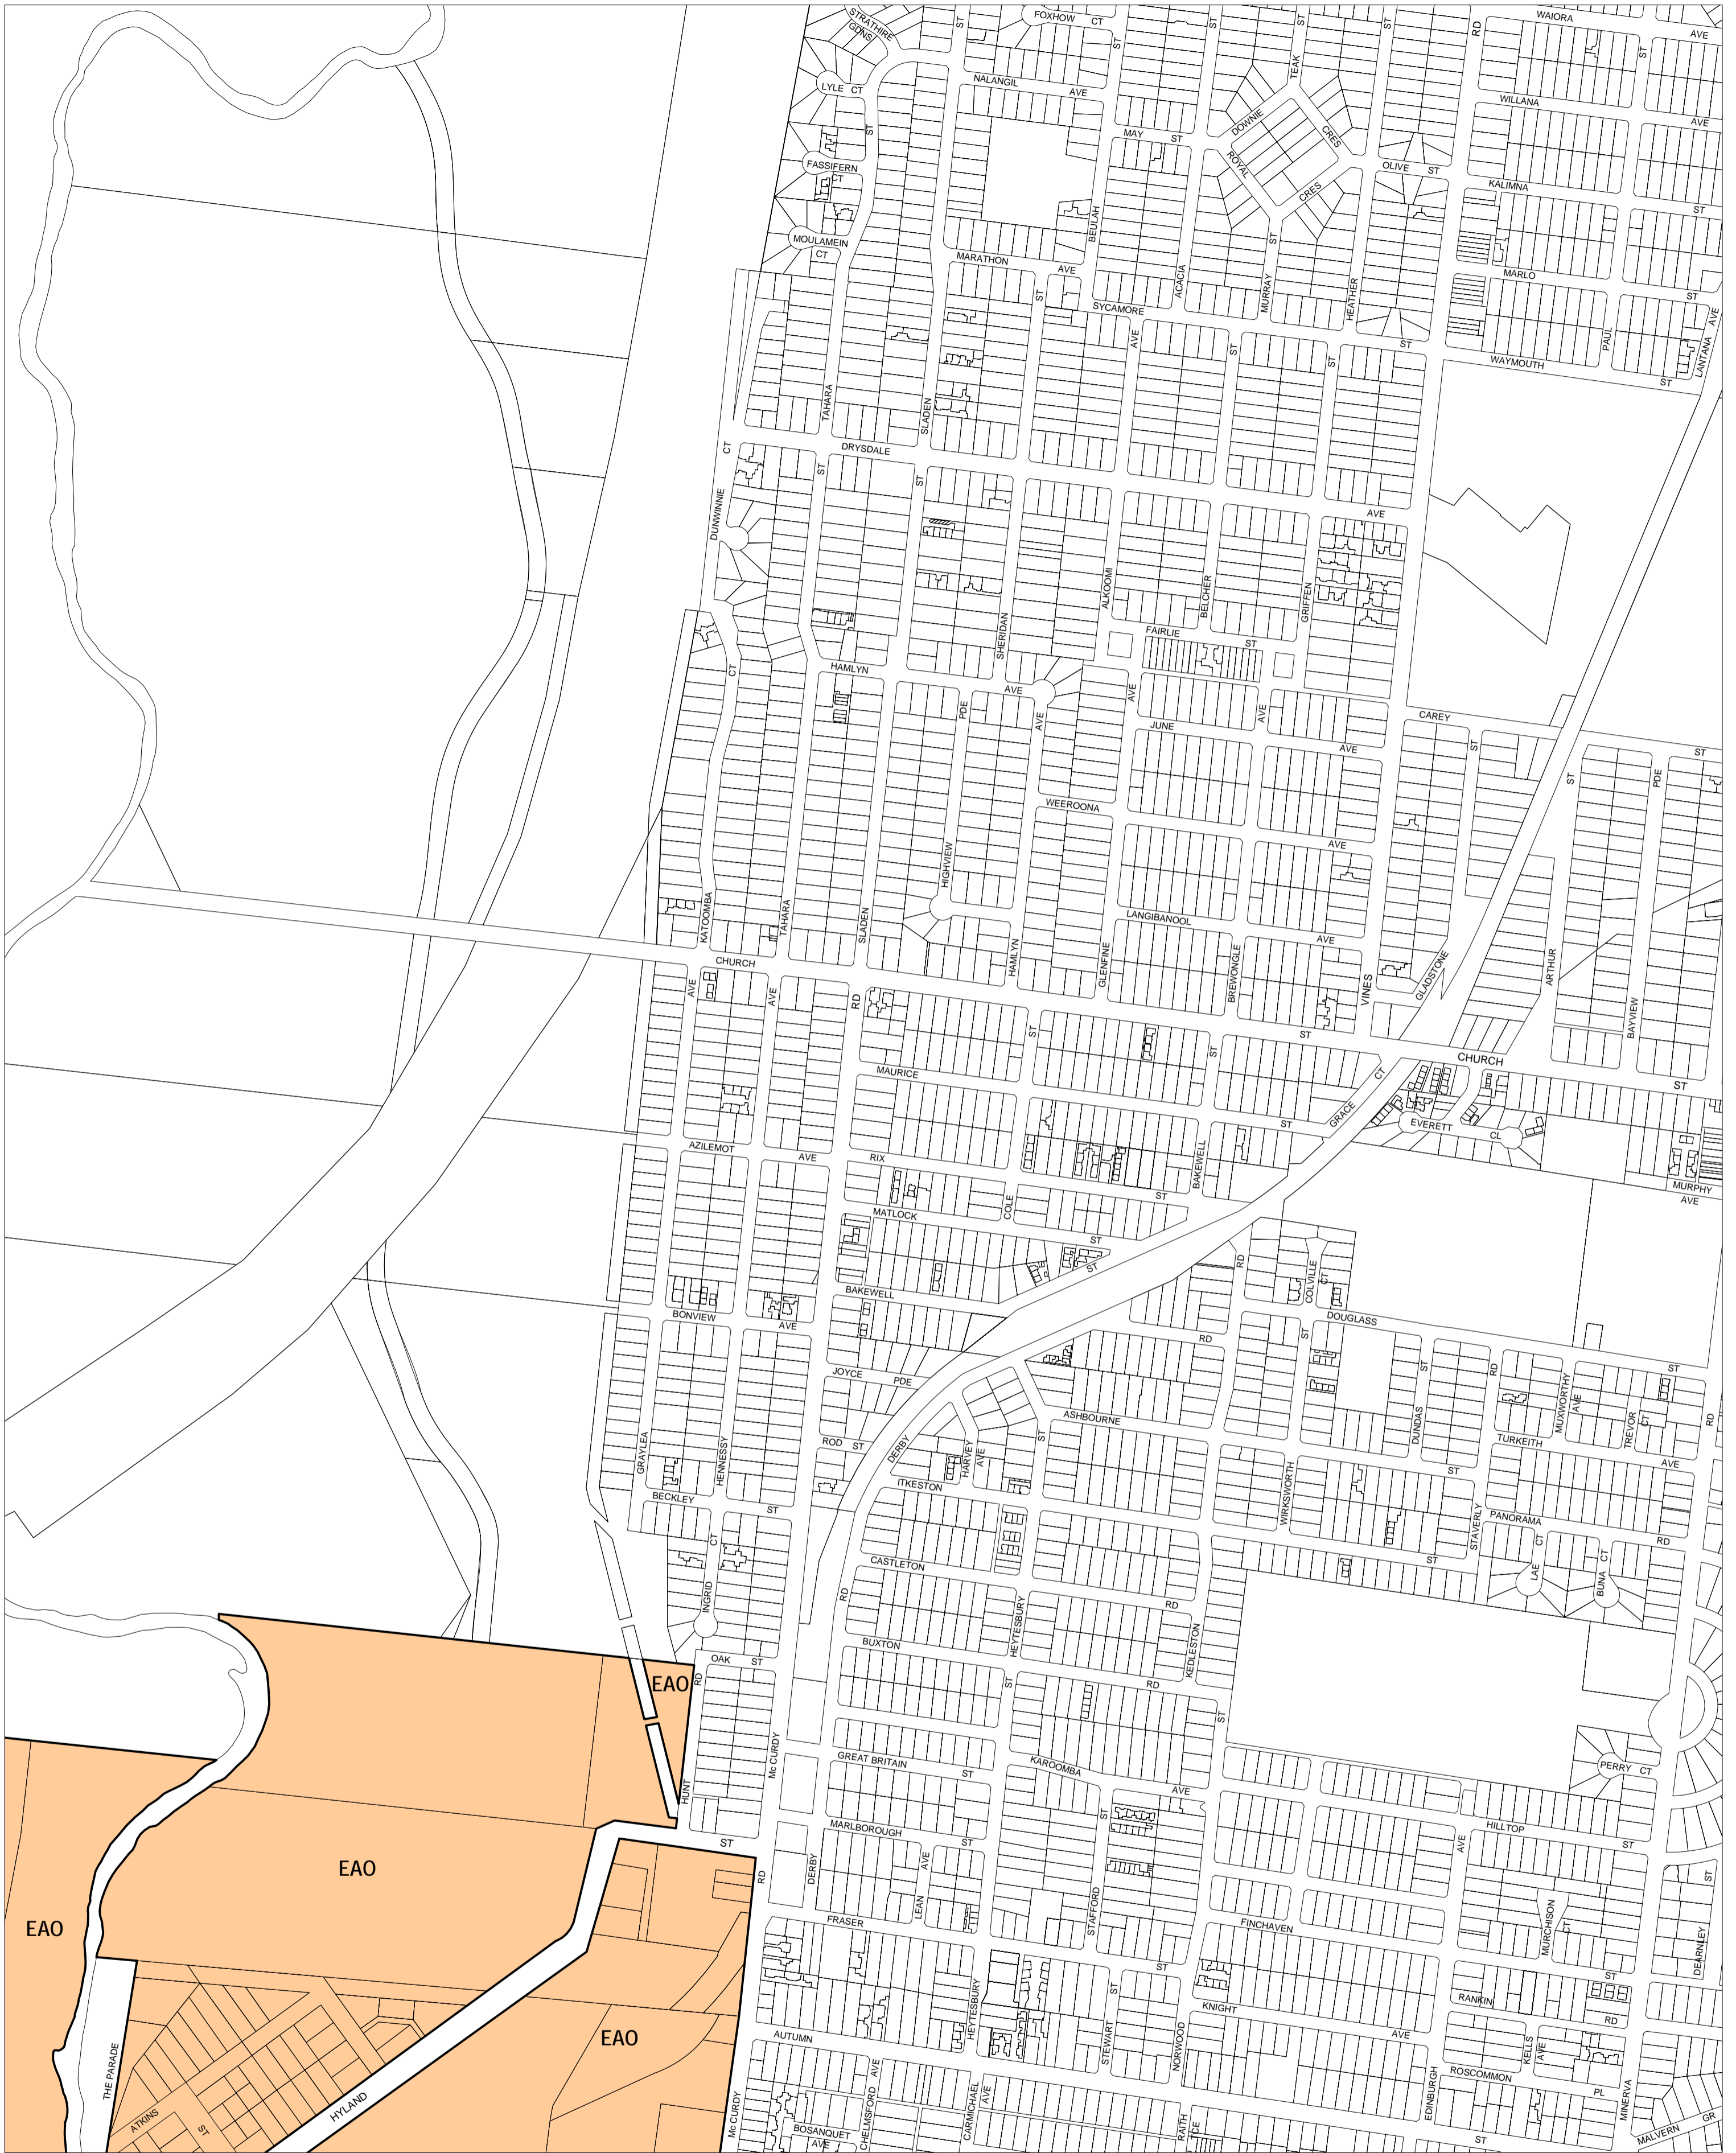

GREATER GEELONG PLANNING SCHEME - LOCAL PROVISION

Overlays
EAO Environmental Audit Overlay

AUSTRALIAN MAP GRID ZONE 55

INDEX TO ADJOINING METRIC SERIES MAP

Printed: 19/12/2008

AMENDMENT C17 & C119