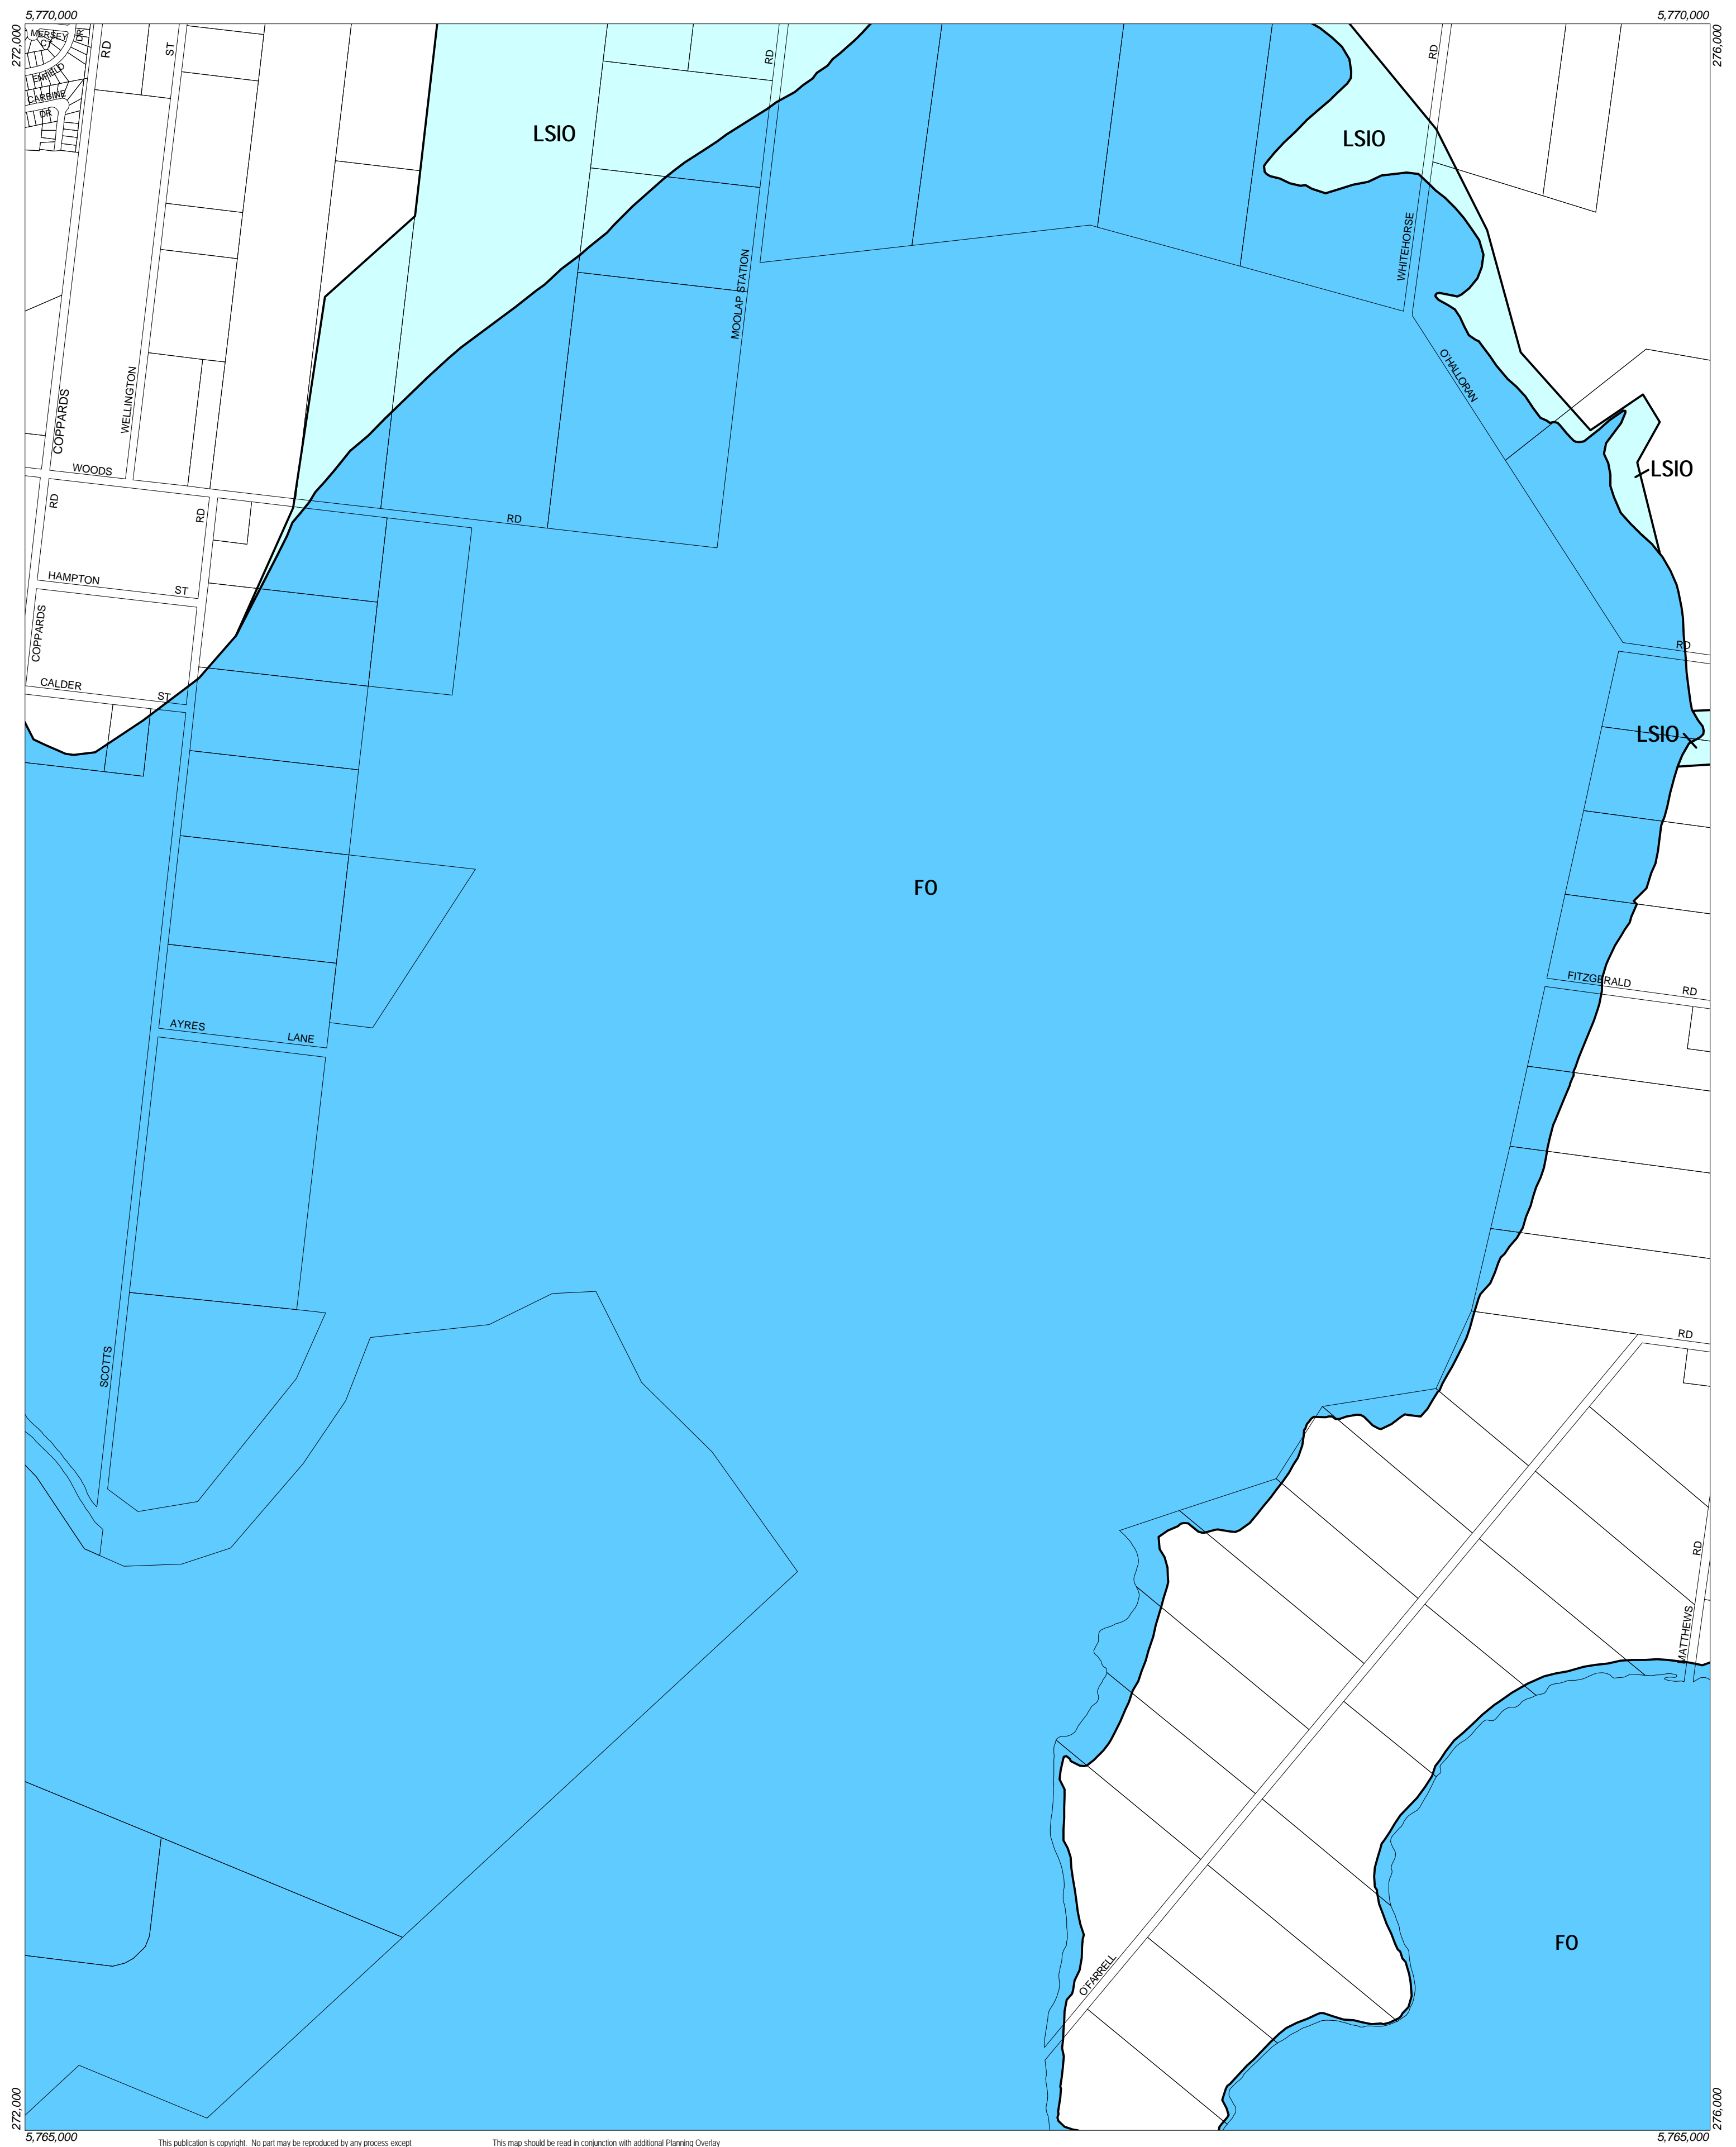

GREATER GEELONG PLANNING SCHEME - LOCAL PROVISION

Overlays	
	FO Floodway Overlay
	LSIO Land Subject To Inundation Overlay

AUSTRALIAN MAP GRID ZONE 55

Amendment C39
Printed: 22/1/2003

INDEX TO ADJOINING METRIC SERIES MAP

1	2	3	4
5	6	7	8
9	10	11	12
13	14	15	16
17	18	19	20
21	22	23	24
25	26	27	28
29	30	31	32