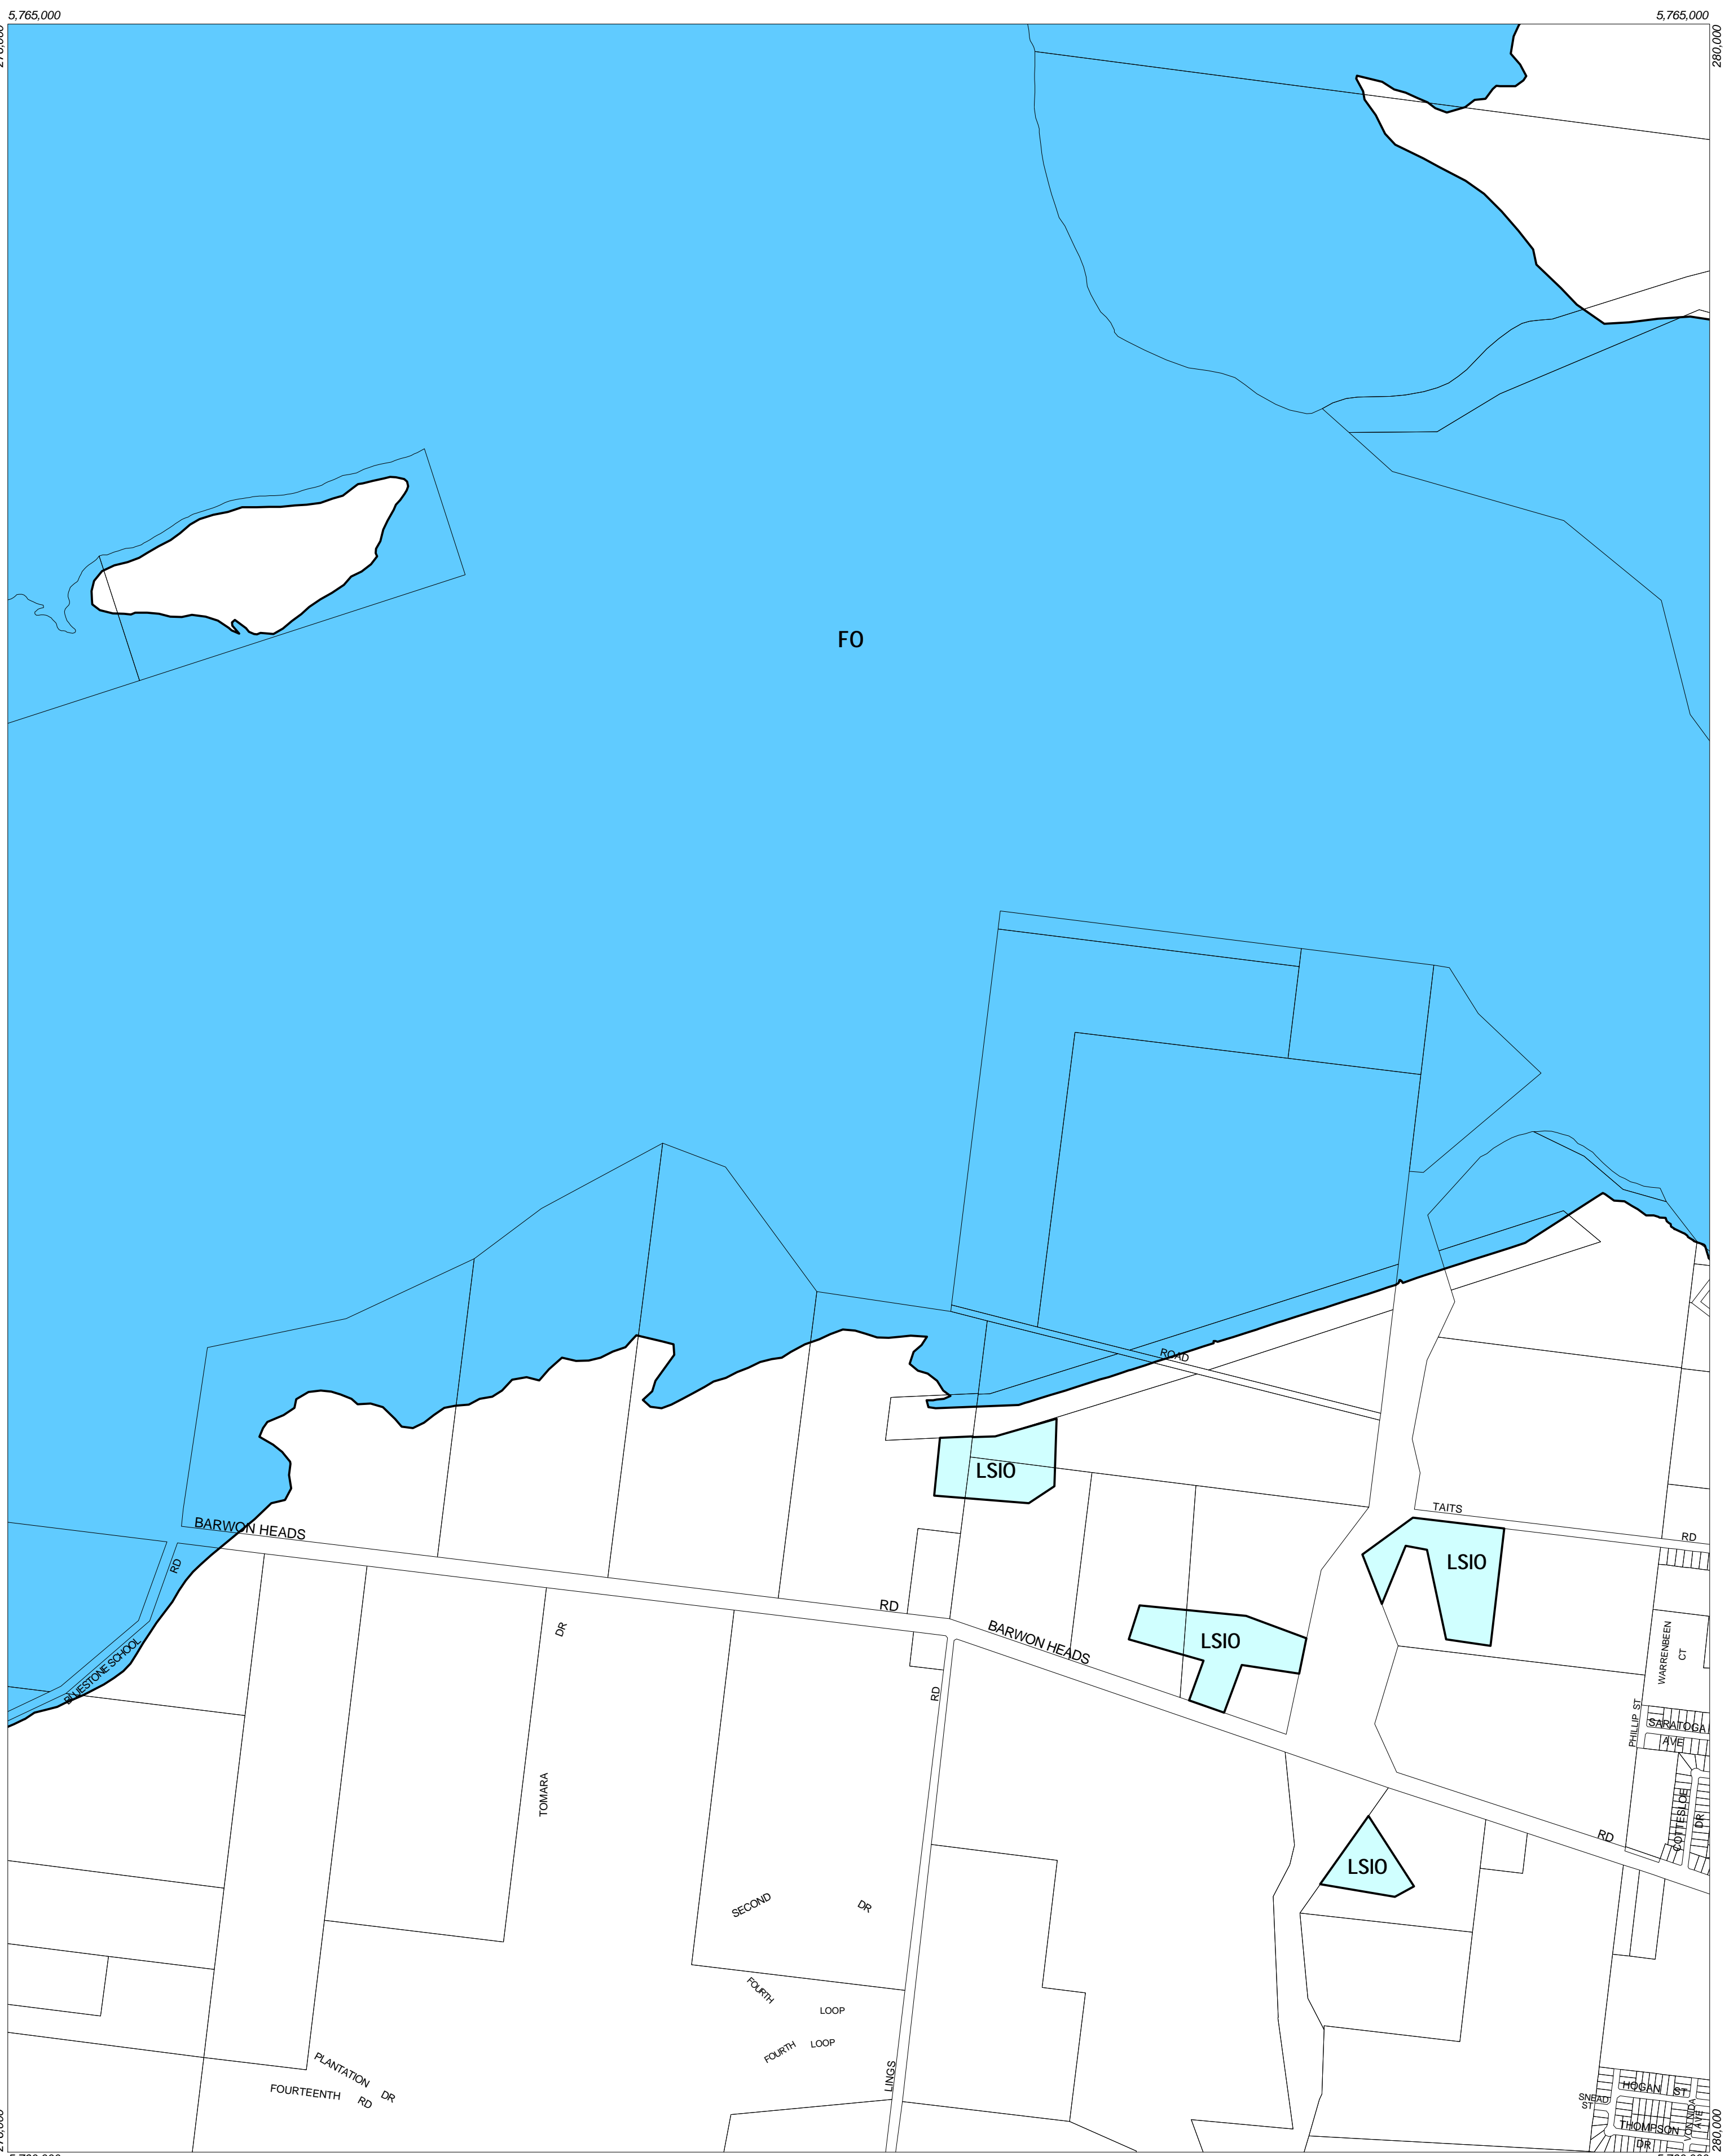

GREATER GEELONG PLANNING SCHEME - LOCAL PROVISION

This publication is copyright. No part may be reproduced by any process except in accordance with the provisions of the Copyright Act. © State of Victoria.

Overlays

- FO Floodway Overlay
- LSIO Land Subject To Inundation Overlay

Amendment C39
Printed: 22/1/2003

INDEX TO ADJOINING METRIC SERIES MAP

1	2	3	4
5	6	7	8
9	10	11	12
13	14	15	16
17	18	19	20
21	22	23	24
25	26	27	28
29	30	31	32