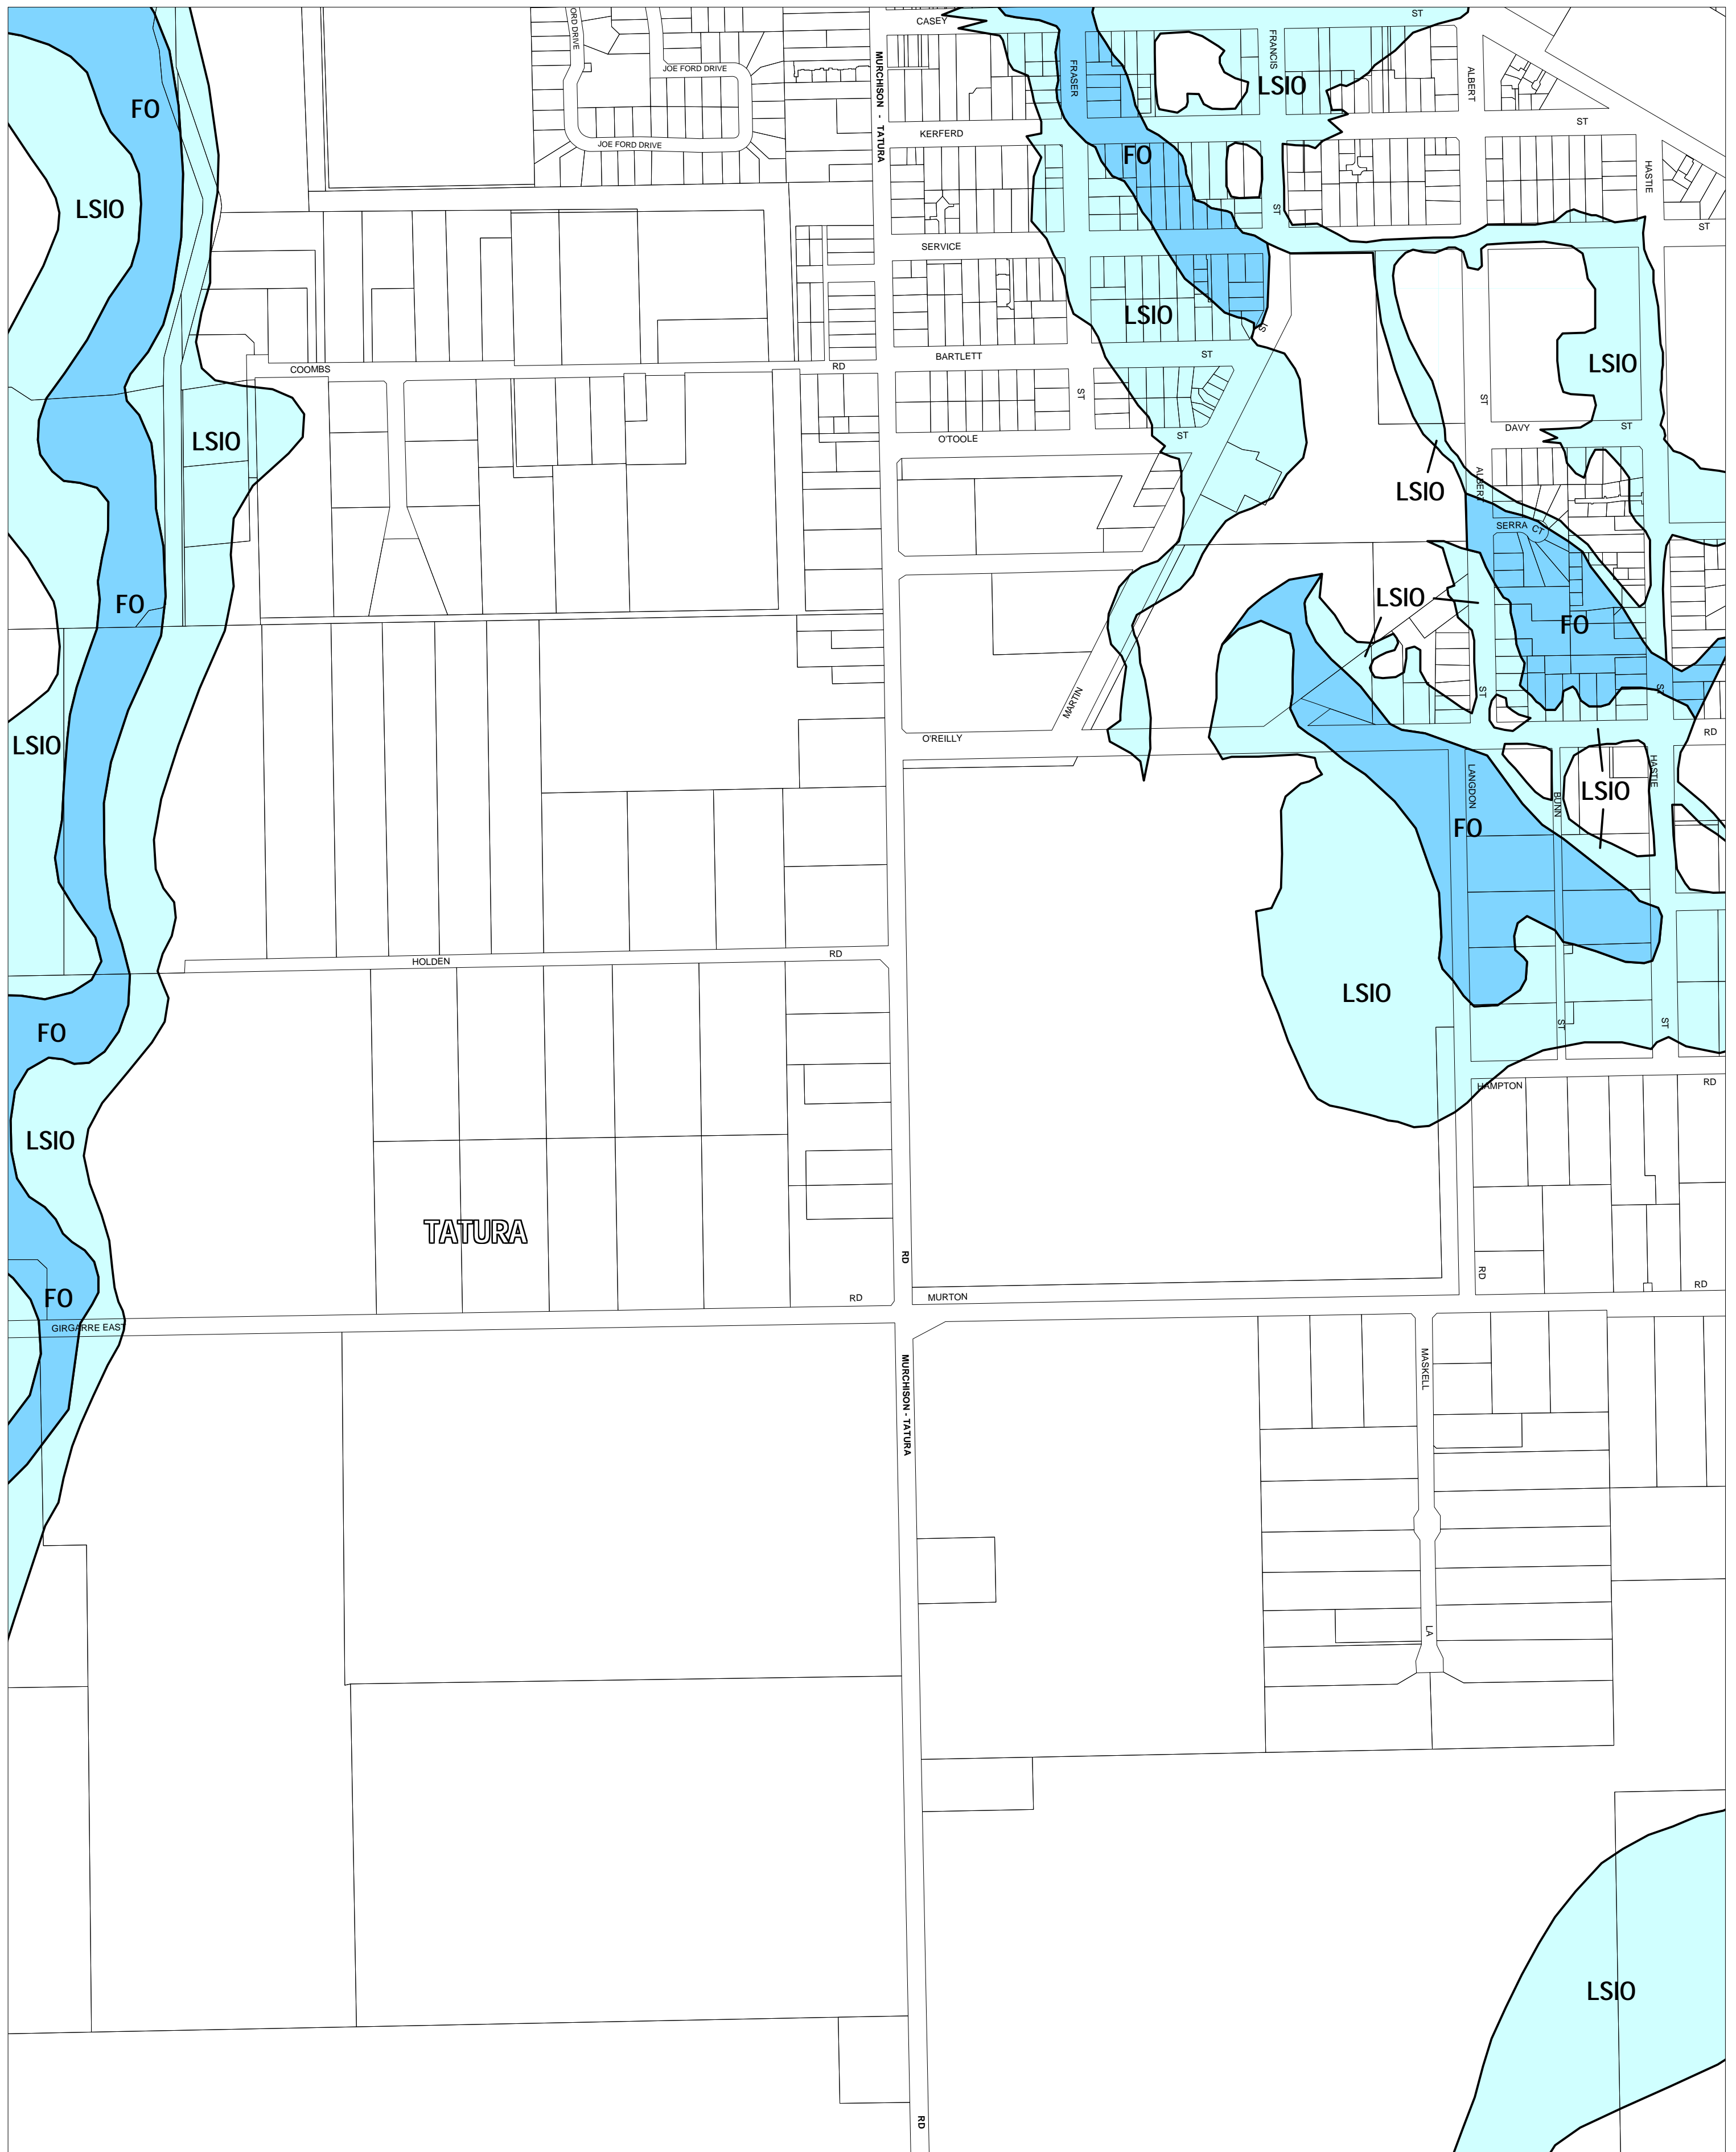

GREATER SHEPPARTON PLANNING SCHEME - LOCAL PROVISION

Overlays

- Floodway Overlay
- Land Subject To Inundation Overlay

AUSTRALIAN MAP GRID ZONE 55

Printed: 16/6/2008

AMENDMENT C77