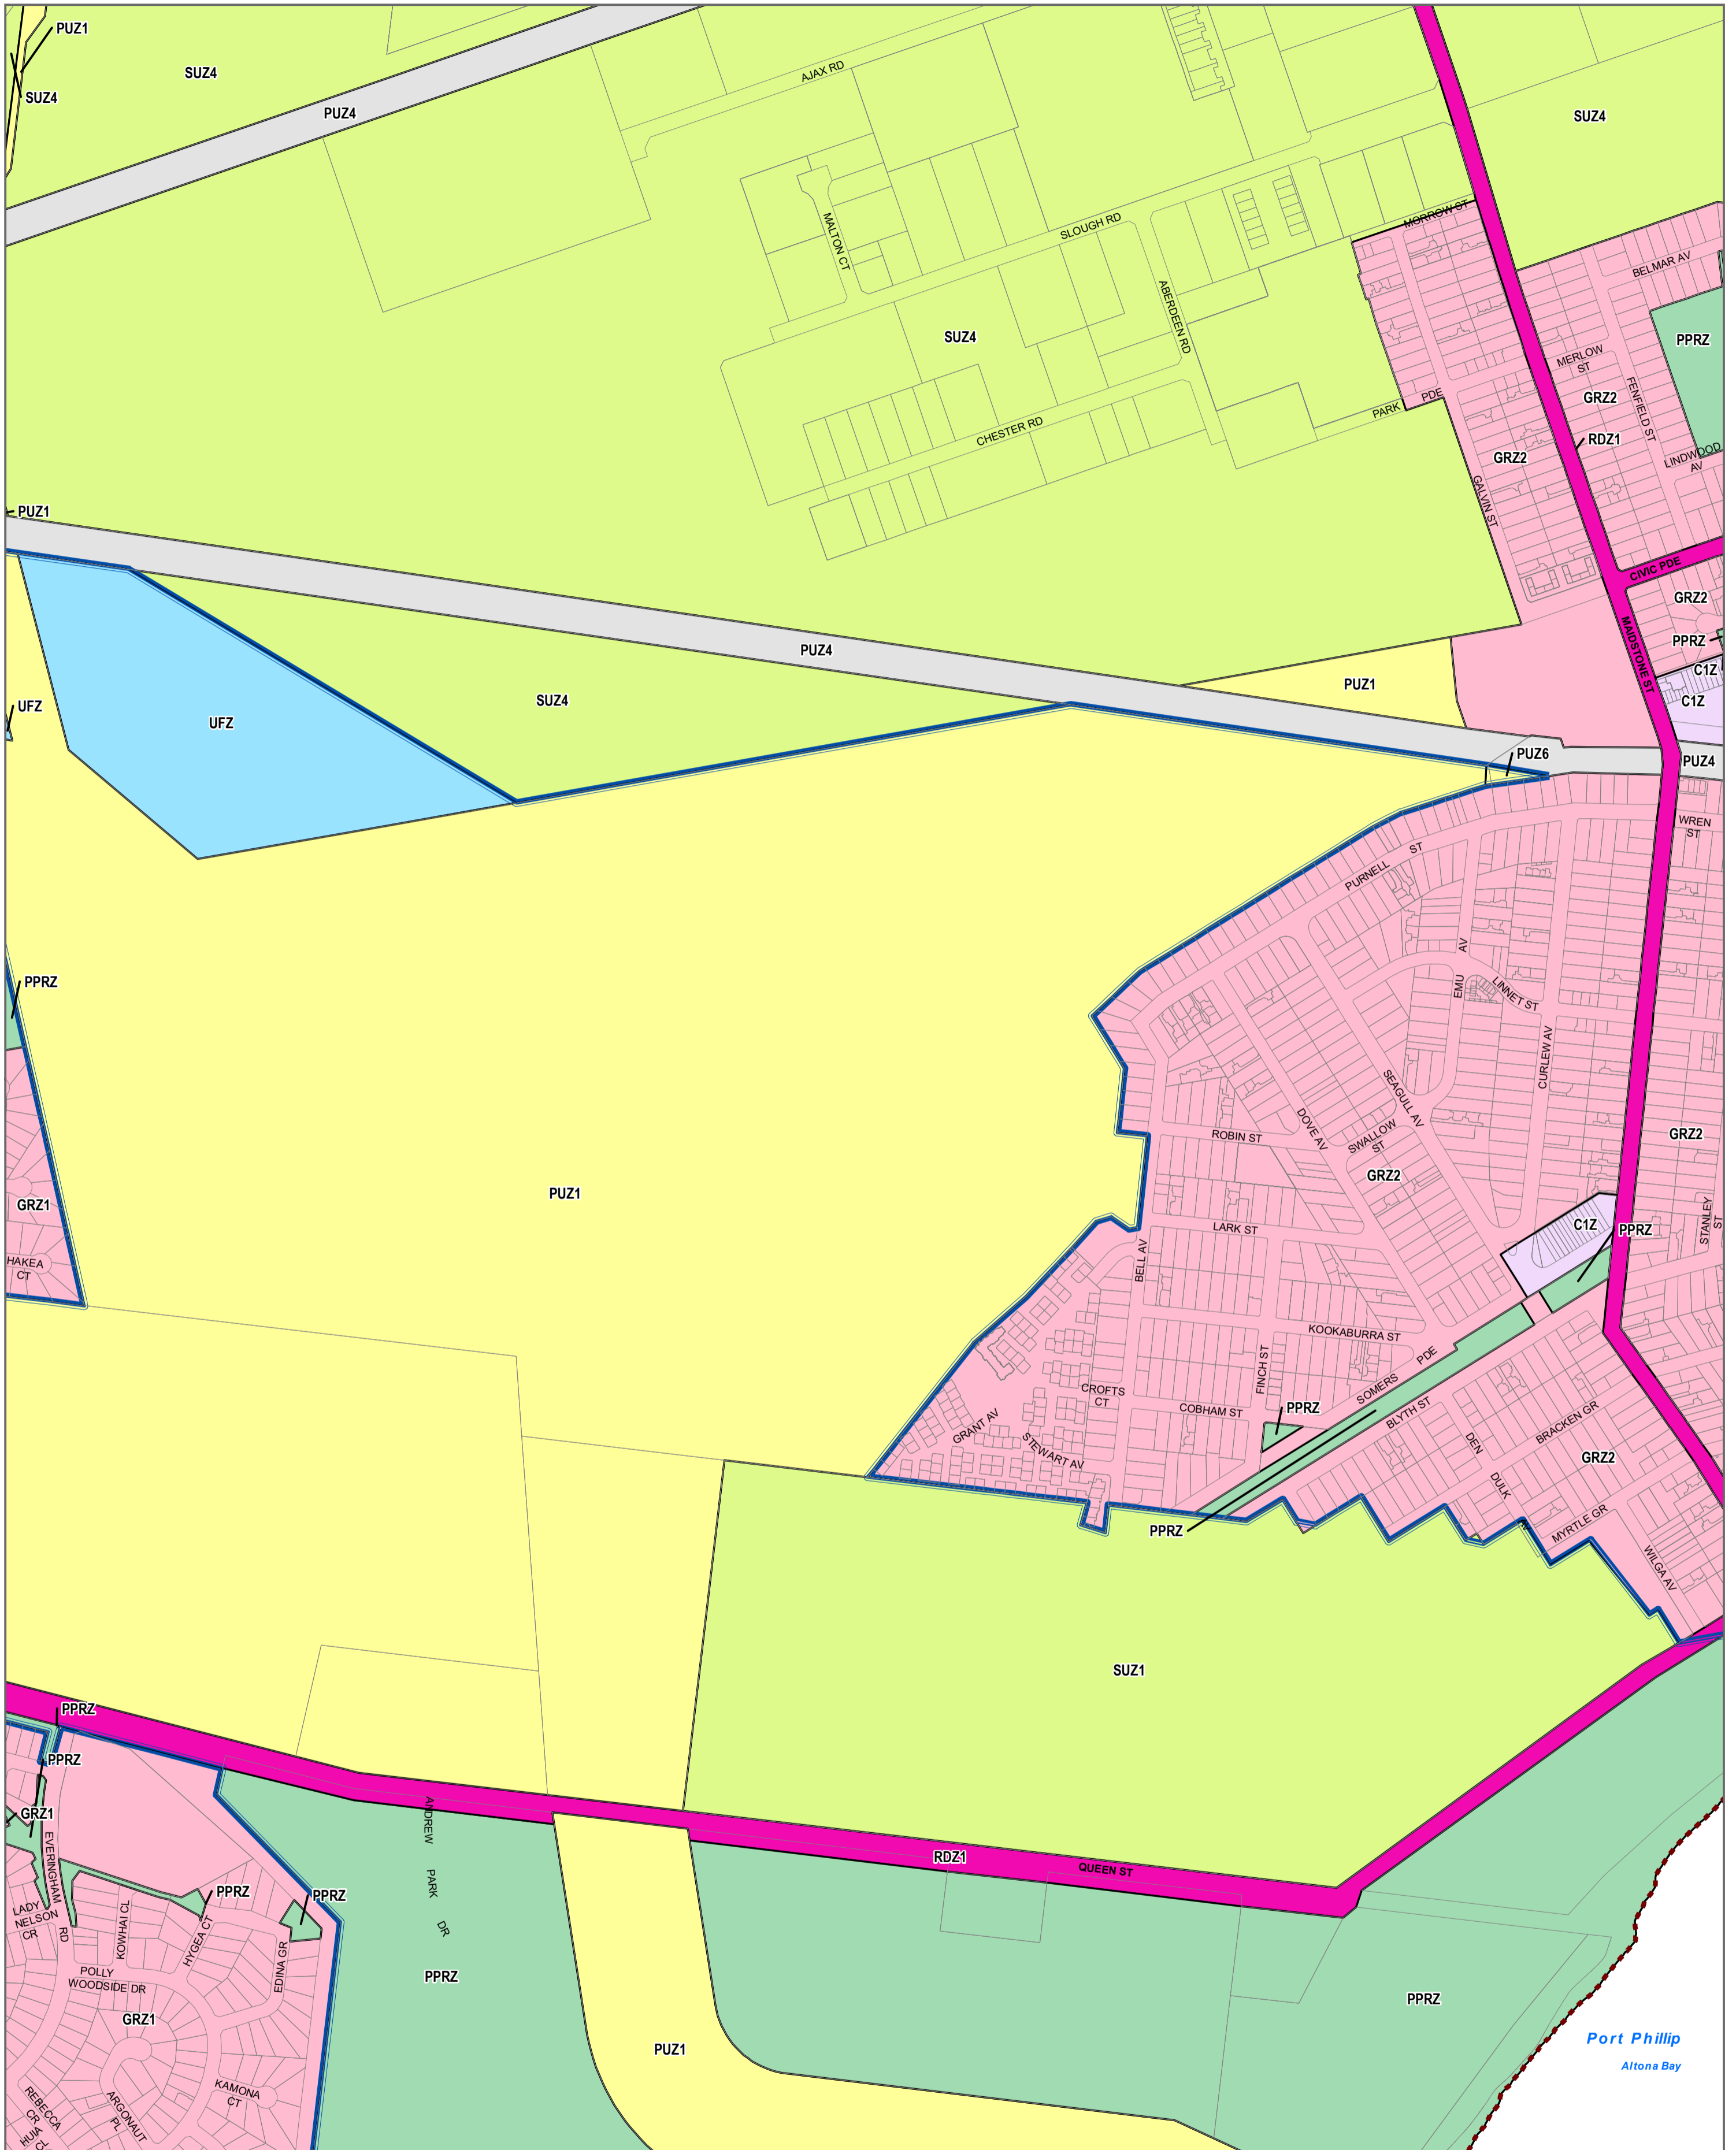

# HOBSONS BAY PLANNING SCHEME - LOCAL PROVISION

**LEGEND**

C1Z - Commercial 1 Zone	PUZ6 - Public Use Zone - Local Government
GRZ - General Residential Zone	RDZ1 - Road Zone - Category 1
PPRZ - Public Park and Recreation Zone	SUZ - Special Use Zone
PUZ1 - Public Use Zone - Service and Utility	UFZ - Urban Floodway Zone
PUZ4 - Public Use Zone - Transport	

© The State of Victoria Department of Environment, Land, Water and Planning 2020

0 225 450  
 Meters  
 Australian Map Grid Zone 55

**NORTH**  
 Planning Group  
**AMENDMENT C113hbay**  
 Printed: 31/01/2020

Environment, Land, Water and Planning