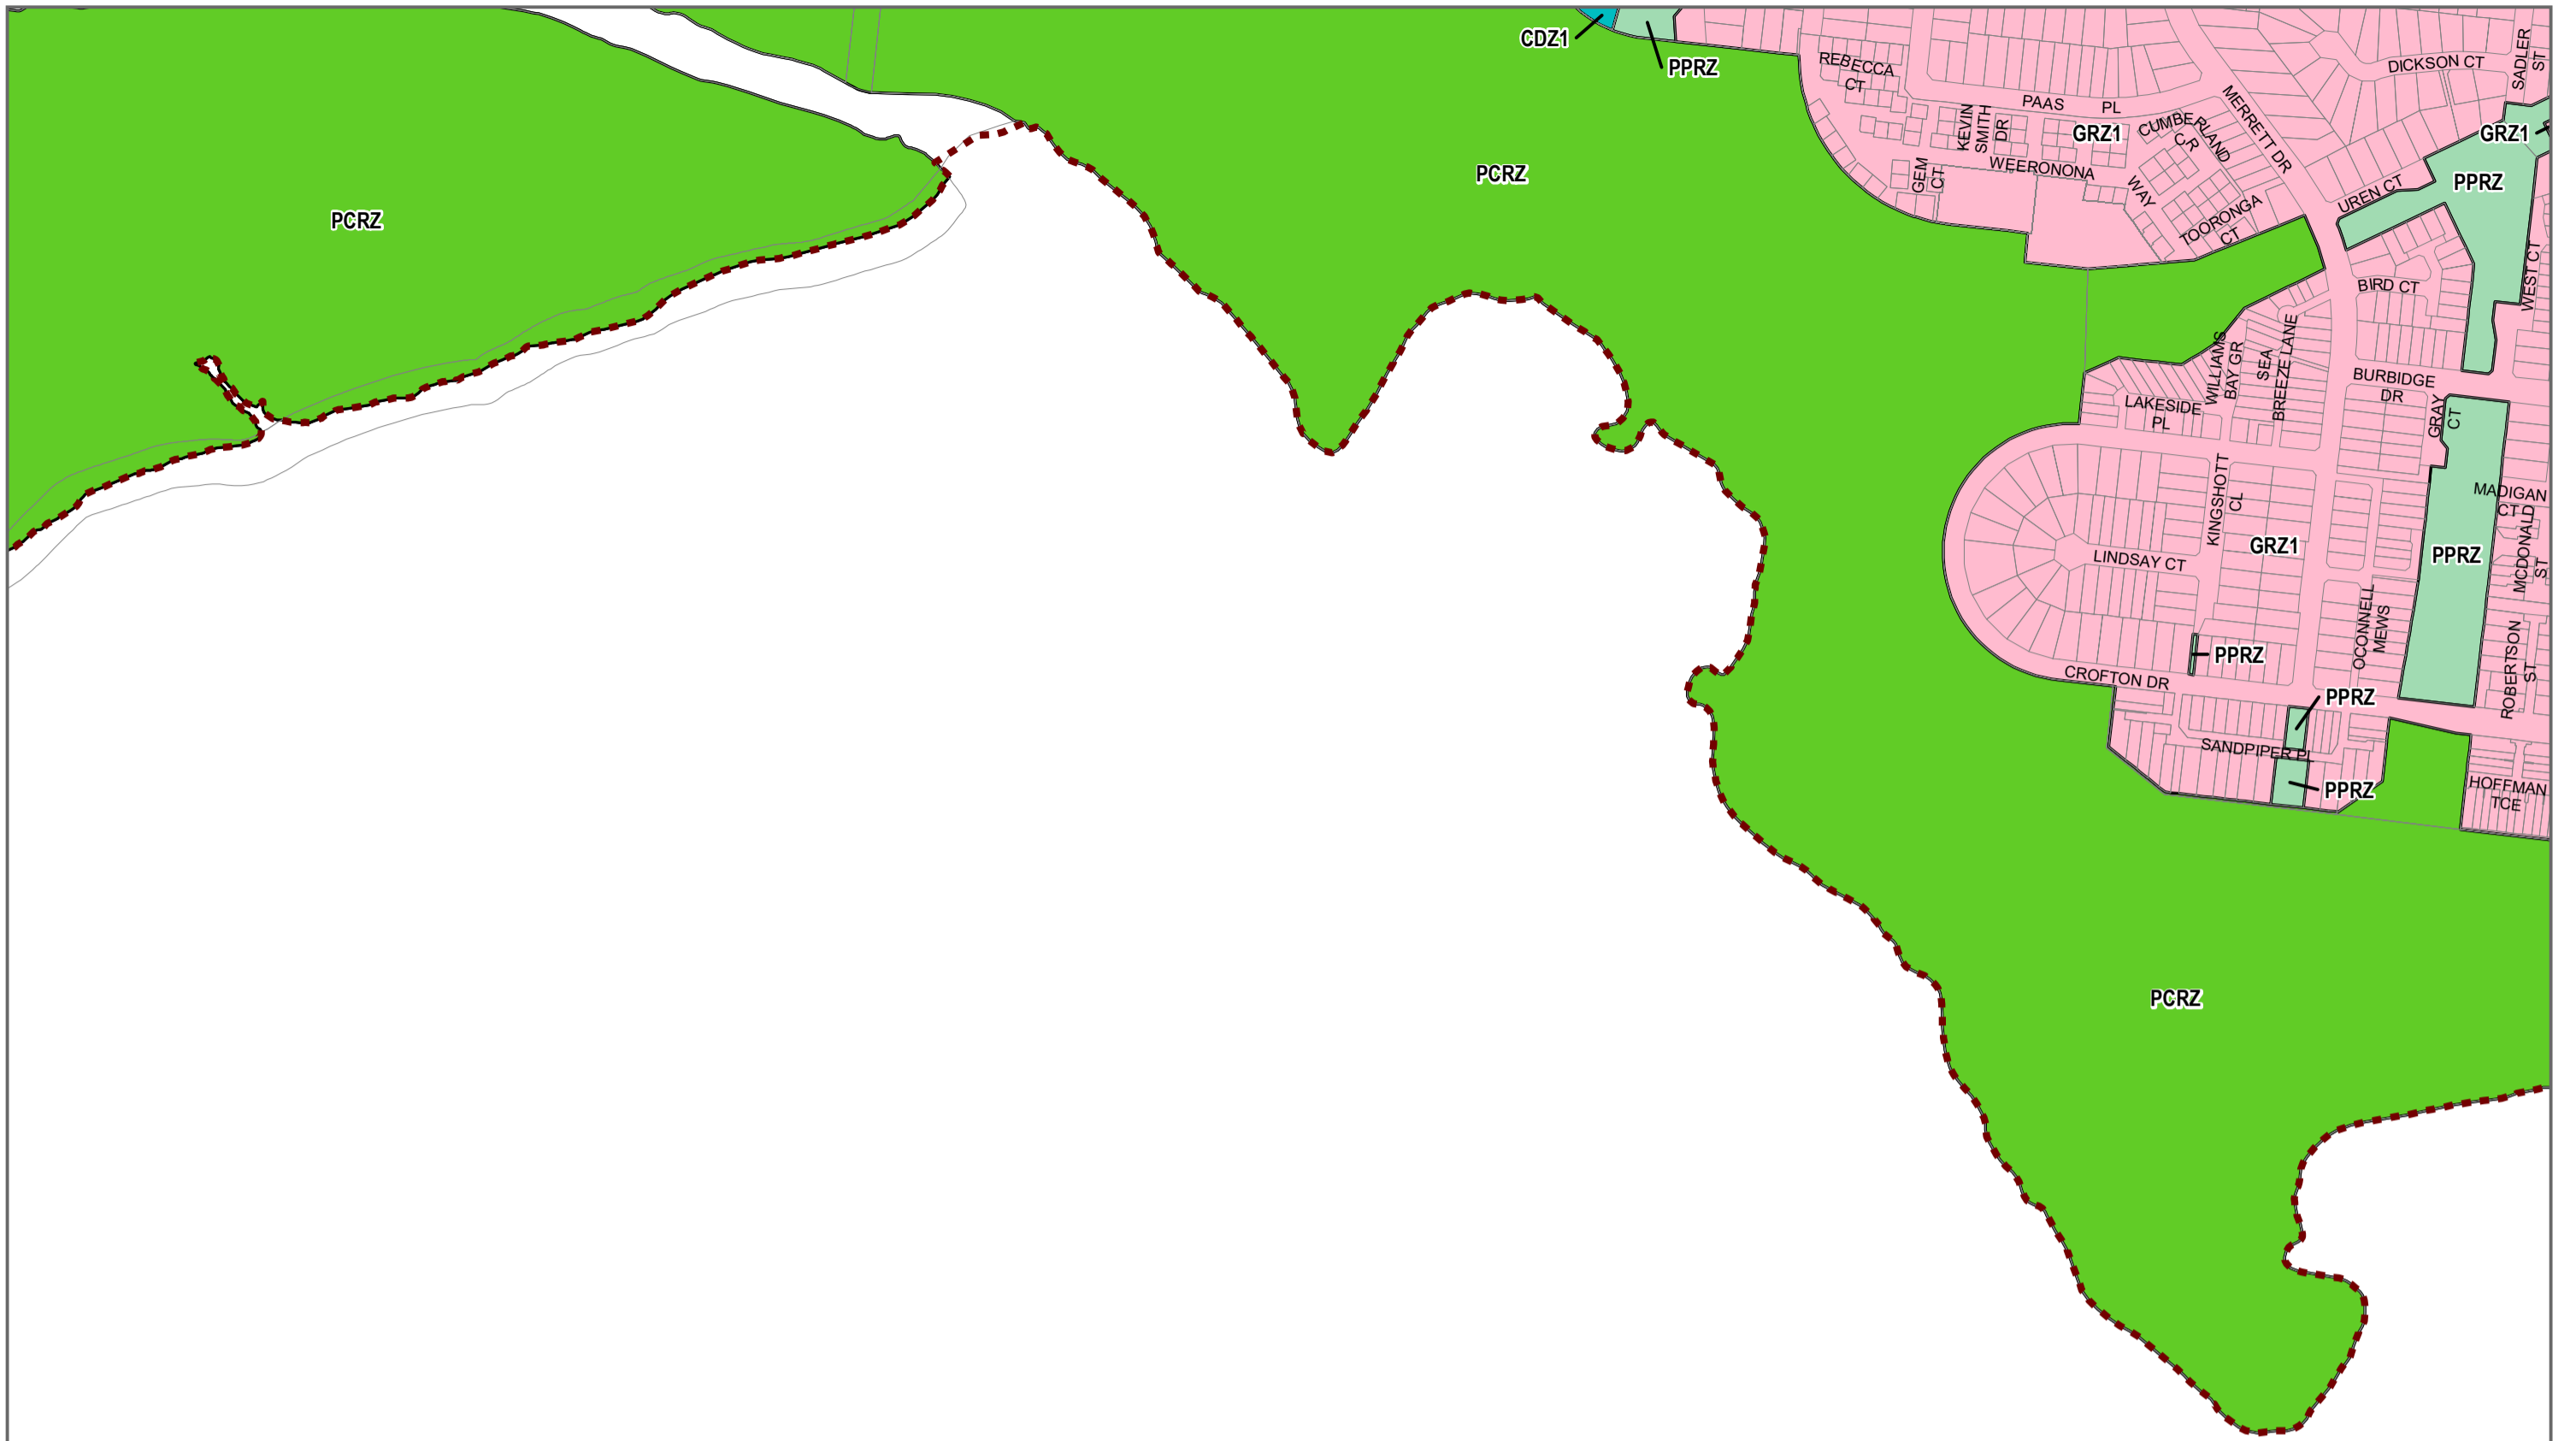

HOBSONS BAY PLANNING SCHEME - LOCAL PROVISION

Port Phillip

LEGEND

- CDZ - Comprehensive Development Zone
- PCRZ - Public Conservation and Resource Zone
- GRZ - General Residential Zone
- PPRZ - Public Park and Recreation Zone

© The State of Victoria Department of Environment, Land, Water and Planning 2020

Australian Map Grid Zone 55

NORTH
 Planning Group
AMENDMENT C113hbay
 Printed: 31/01/2020

Environment,
 Land, Water
 and Planning

INDEX TO ADJOINING SCHEME MAPS