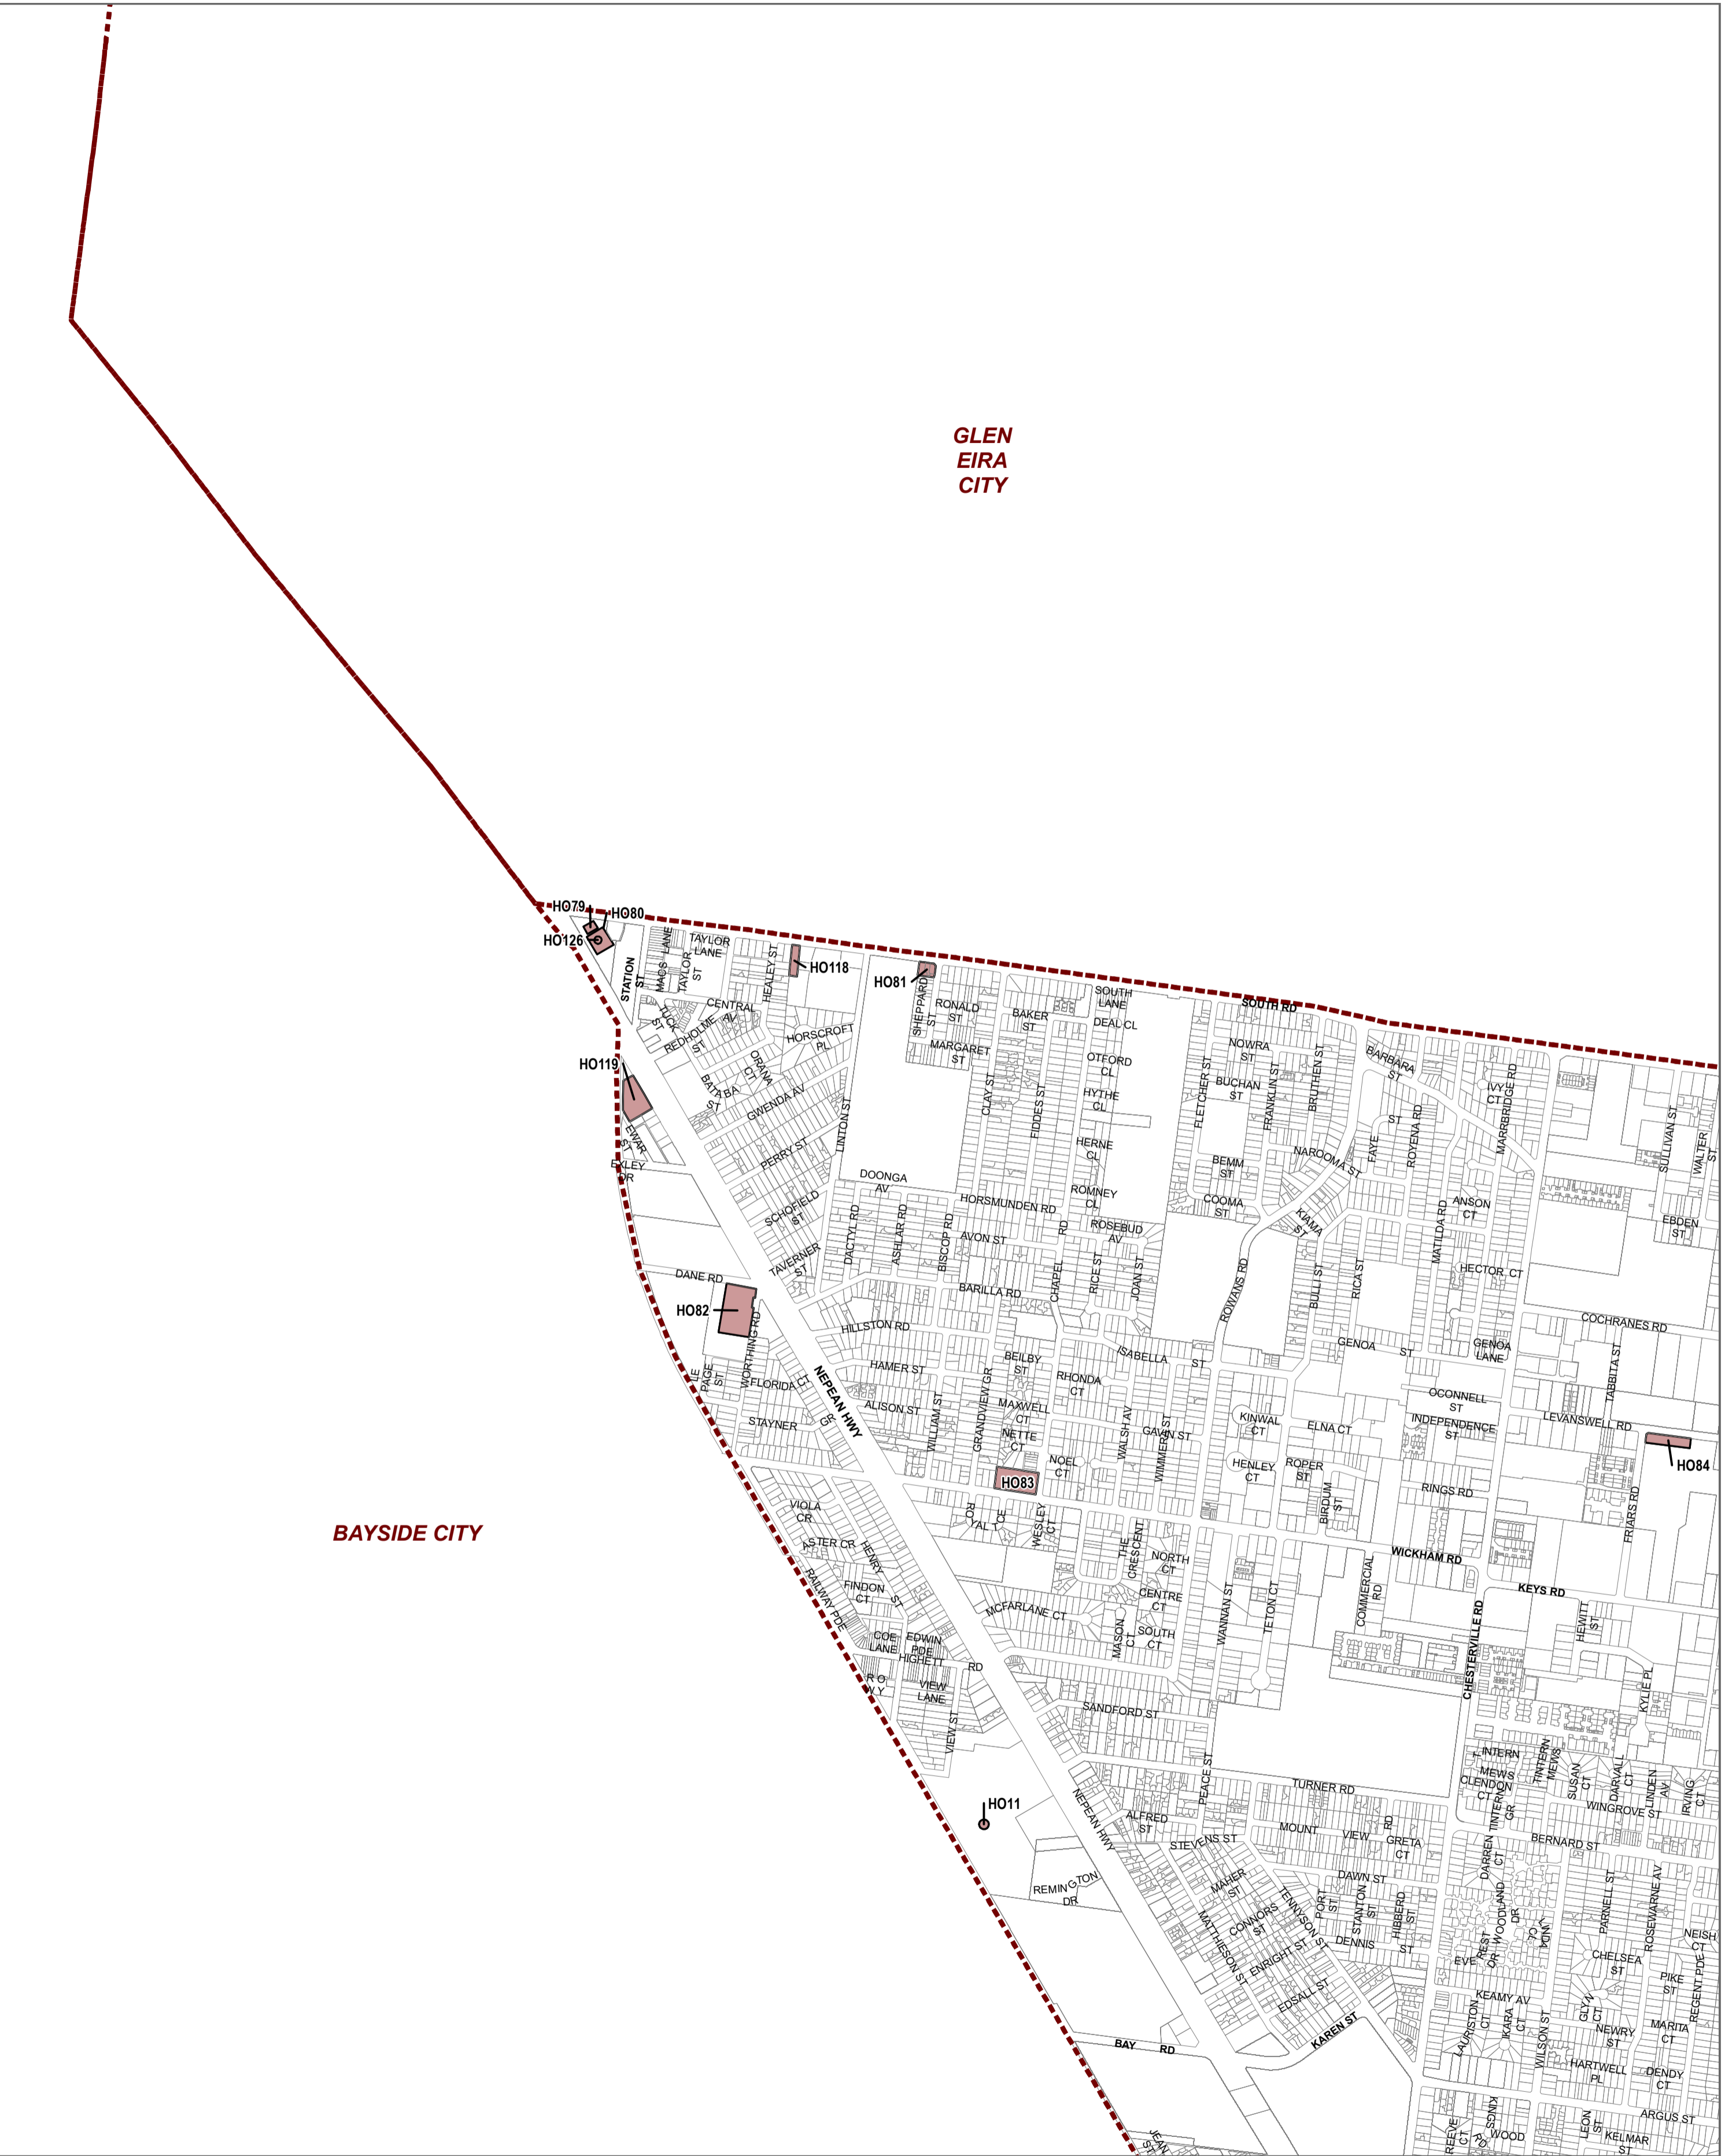

KINGSTON PLANNING SCHEME - LOCAL PROVISION

**GLEN
EIRA
CITY**

BAYSIDE CITY

LEGEND

HO - Heritage Overlay

Municipal Boundary
Land Outside Urban Growth Boundary

Disclaimer
This publication may be of assistance to you but the State of Victoria and its employees do not guarantee that the publication is without flaw of any kind or is wholly appropriate for your particular purposes and therefore disclaims all liability for any error, loss or other consequence which may arise from you relying on any information in this publication.

© The State of Victoria Department of Environment, Land, Water and Planning 2019

Planning Group
AMENDMENT C149king
Printed: 12/08/2019

Environment,
Land, Water
and Planning

INDEX TO ADJOINING SCHEME MAPS