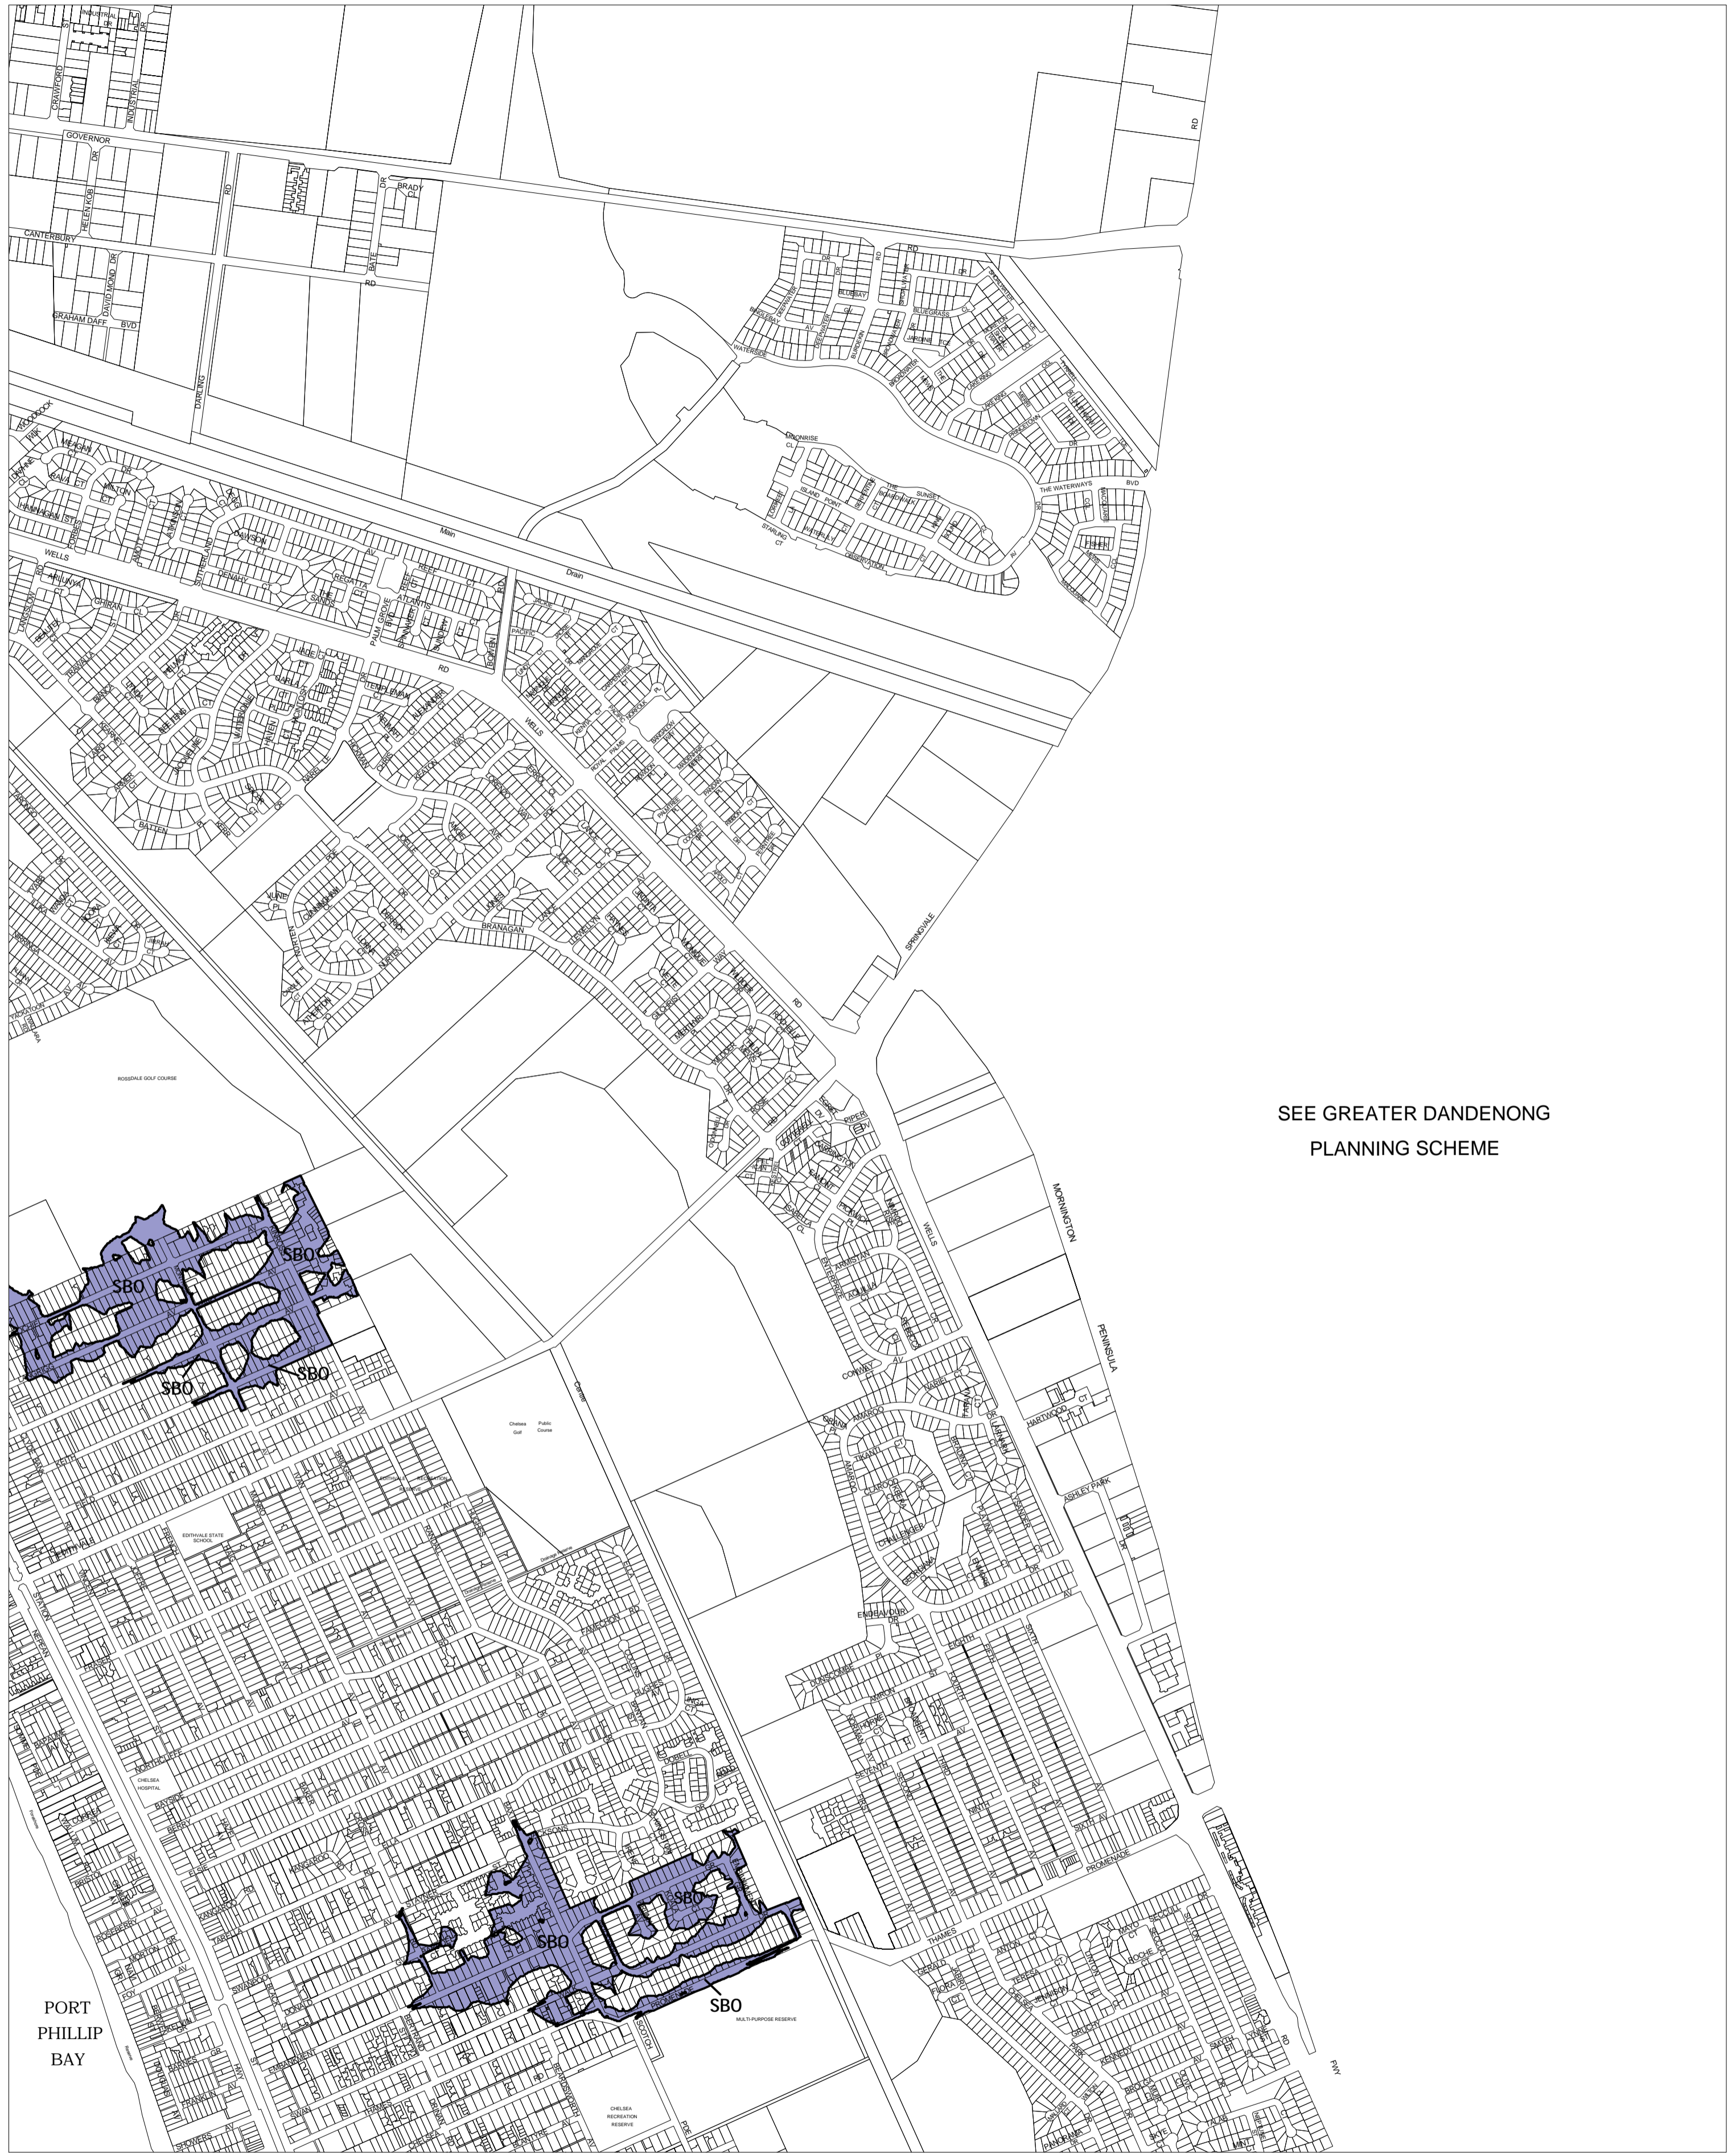

KINGSTON PLANNING SCHEME - LOCAL PROVISION

SEE GREATER DANDENONG
PLANNING SCHEME

PORT
PHILLIP
BAY

Overlays

- SBO Special Building Overlay

Printed: 6/6/2007

AMENDMENT C32

SPECIAL BUILDING OVERLAY

MAP No 8SBO