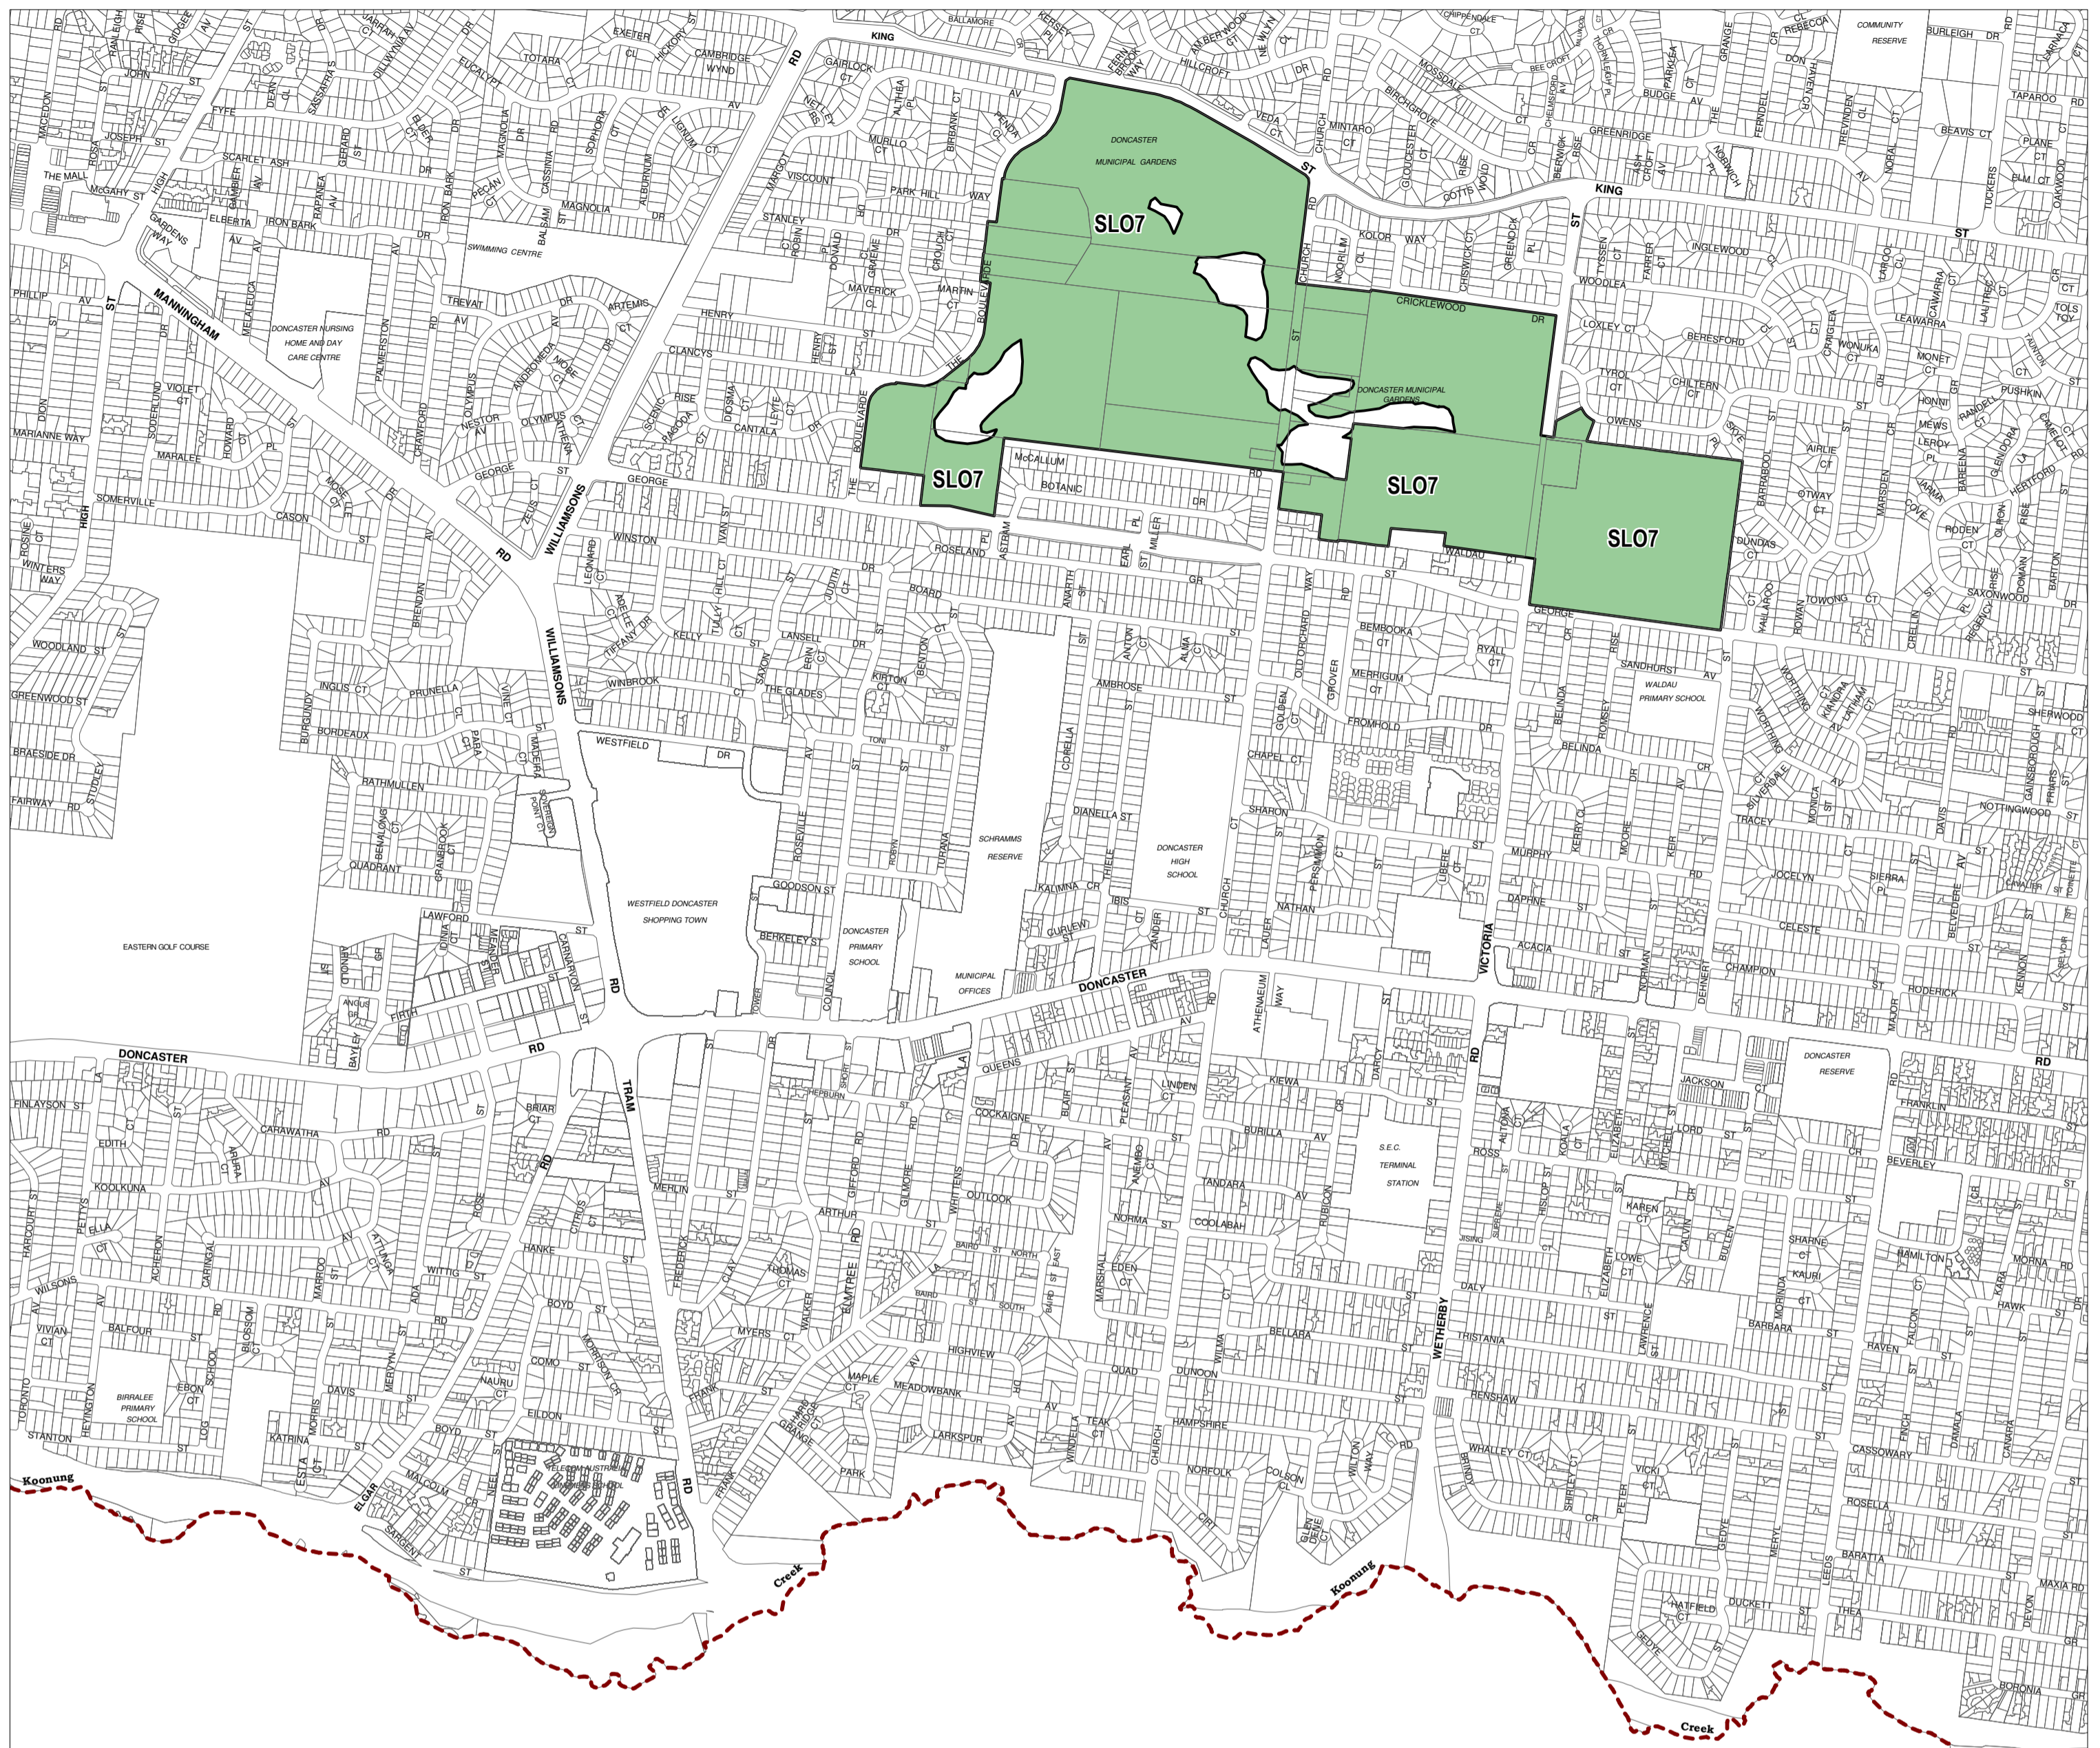

MANNINGHAM PLANNING SCHEME - LOCAL PROVISION

See WHITEHORSE
PLANNING SCHEME

Printed: 18/2/2013

AMENDMENT C54