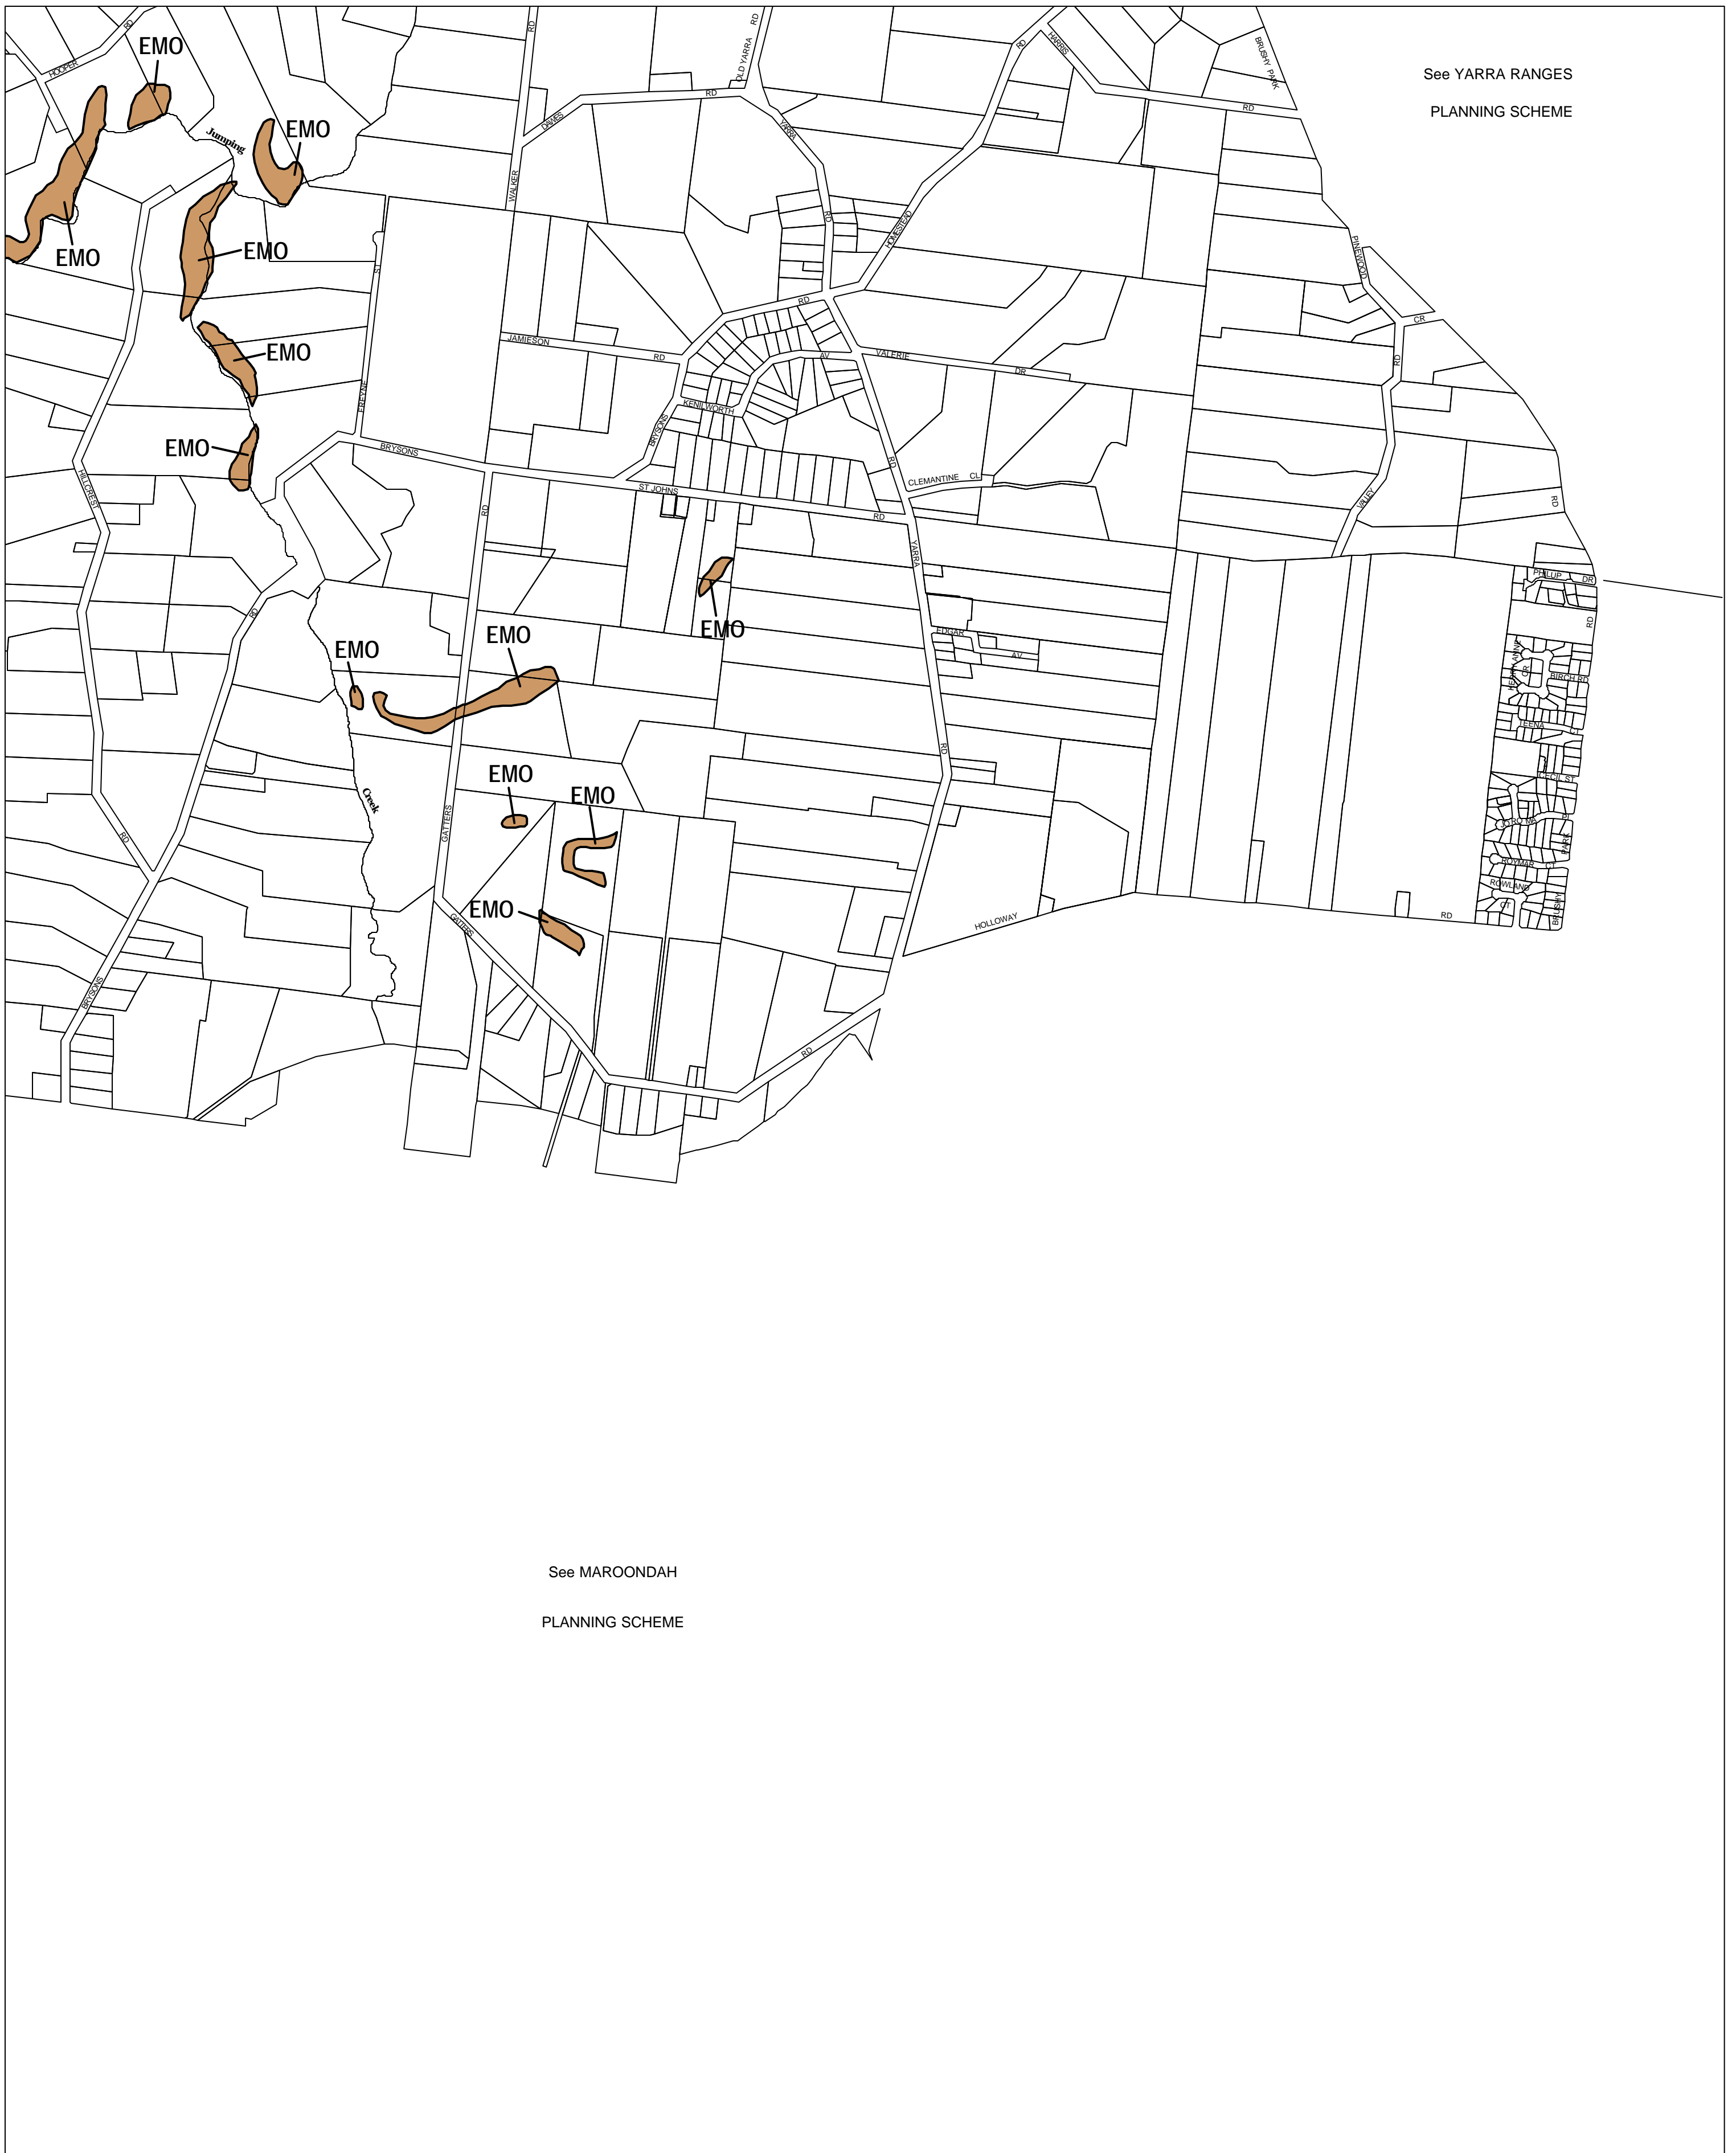

MANNINGHAM PLANNING SCHEME - LOCAL PROVISION

Overlays
Erosion Management Overlay

AUSTRALIAN MAP GRID ZONE 55

INDEX TO ADJOINING METRIC SERIES MAP

Printed: 21/6/2007