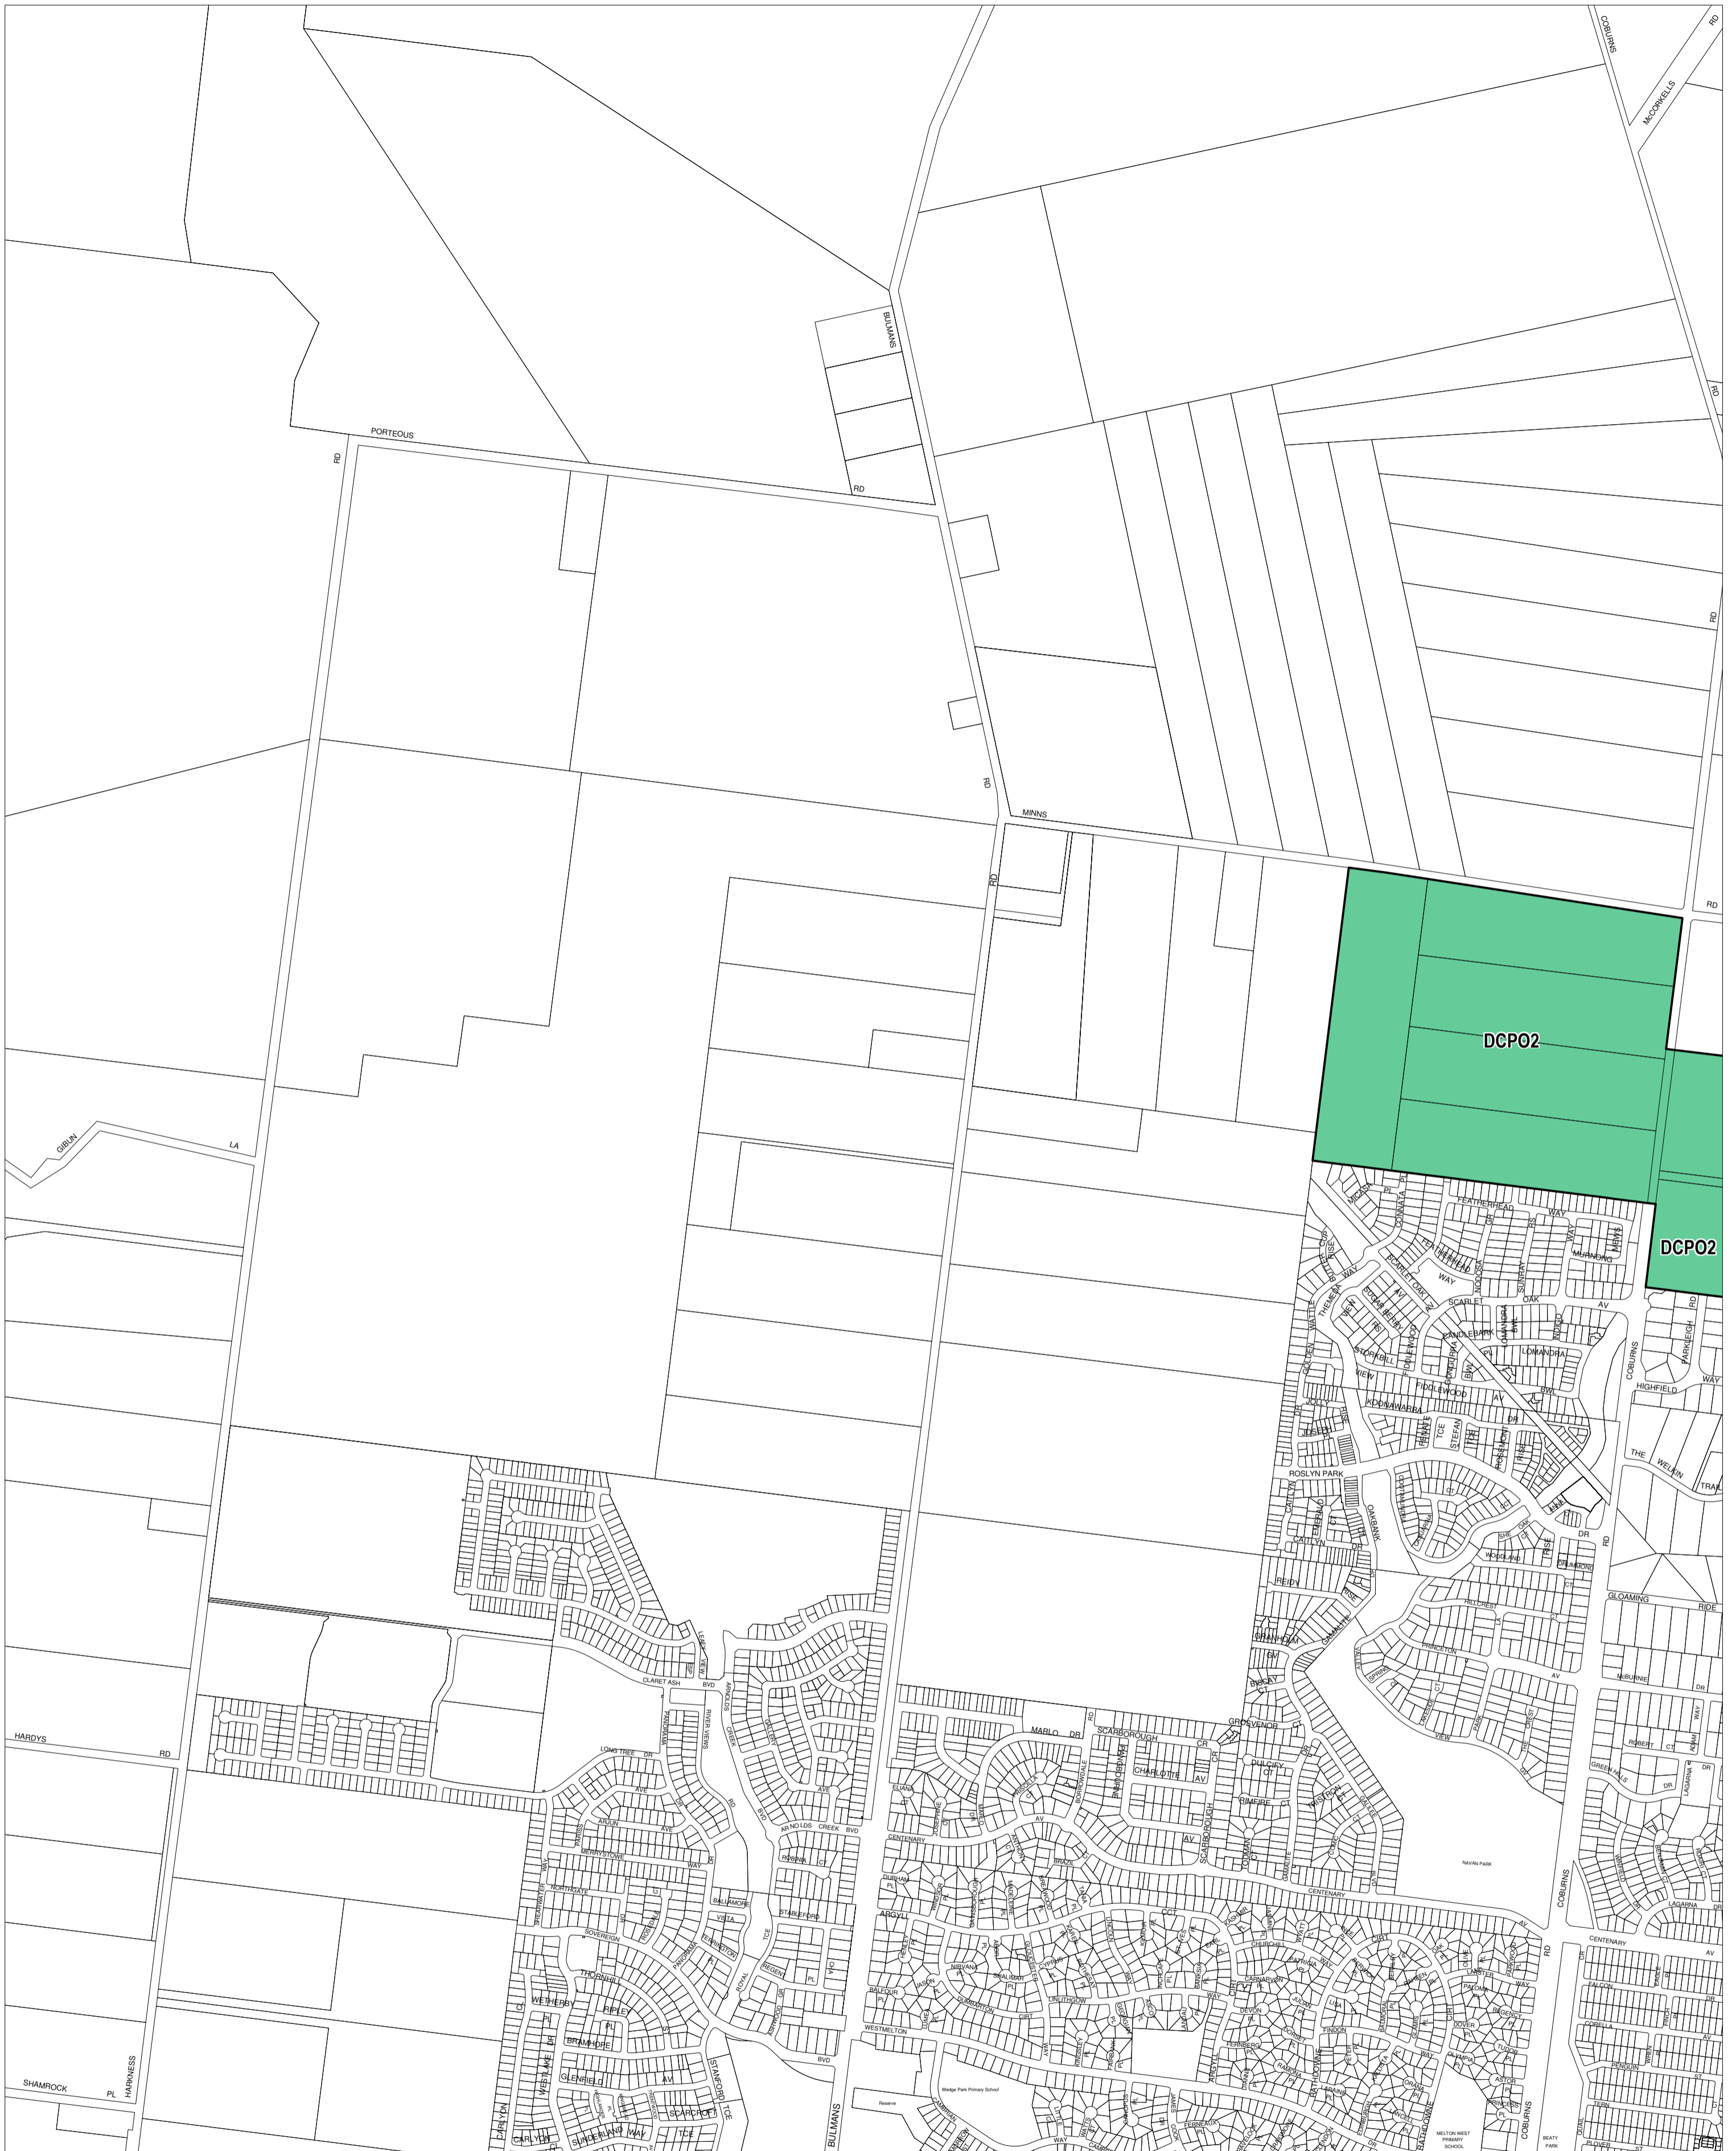

MELTON PLANNING SCHEME - LOCAL PROVISION

Overlays
Development Contributions Plan
Overlay - Schedule 2

Printed: 10/8/2010

AMENDMENT C83