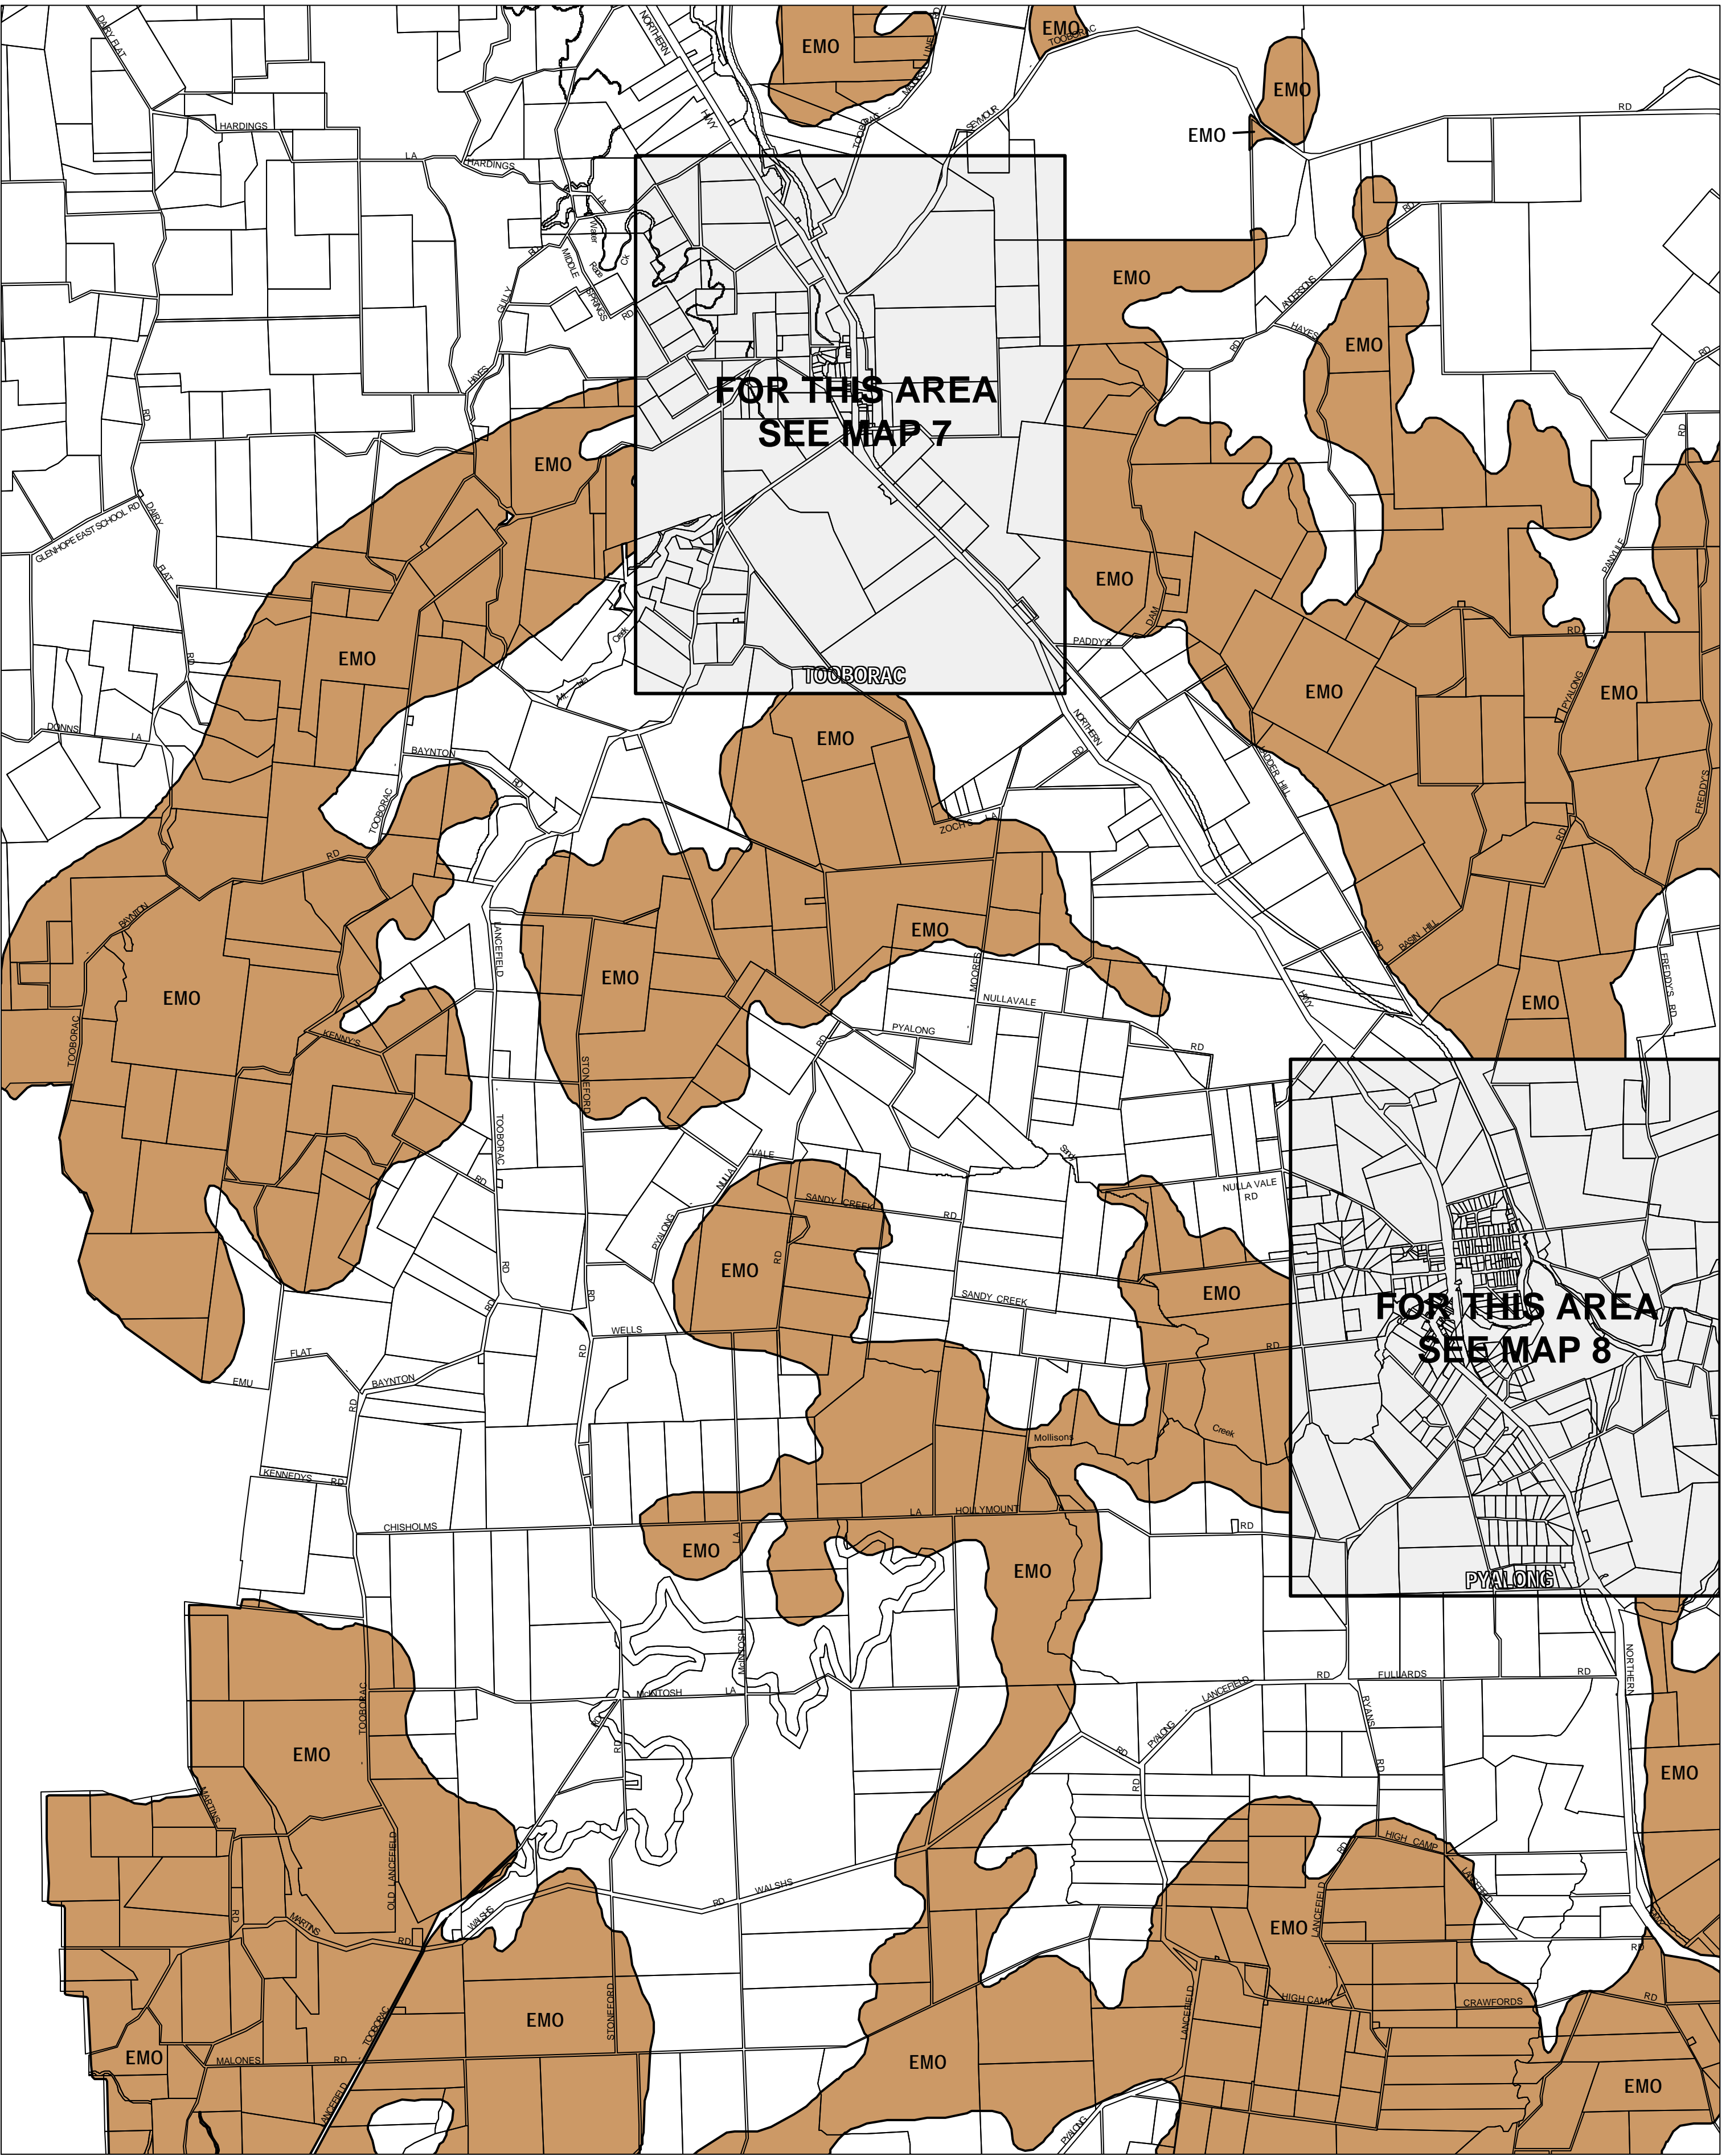

MITCHELL PLANNING SCHEME - LOCAL PROVISION

Overlays

EMO Erosion Management Overlay

AUSTRALIAN MAP GRID ZONE 55

Printed: 15/10/2009

AMENDMENT C39