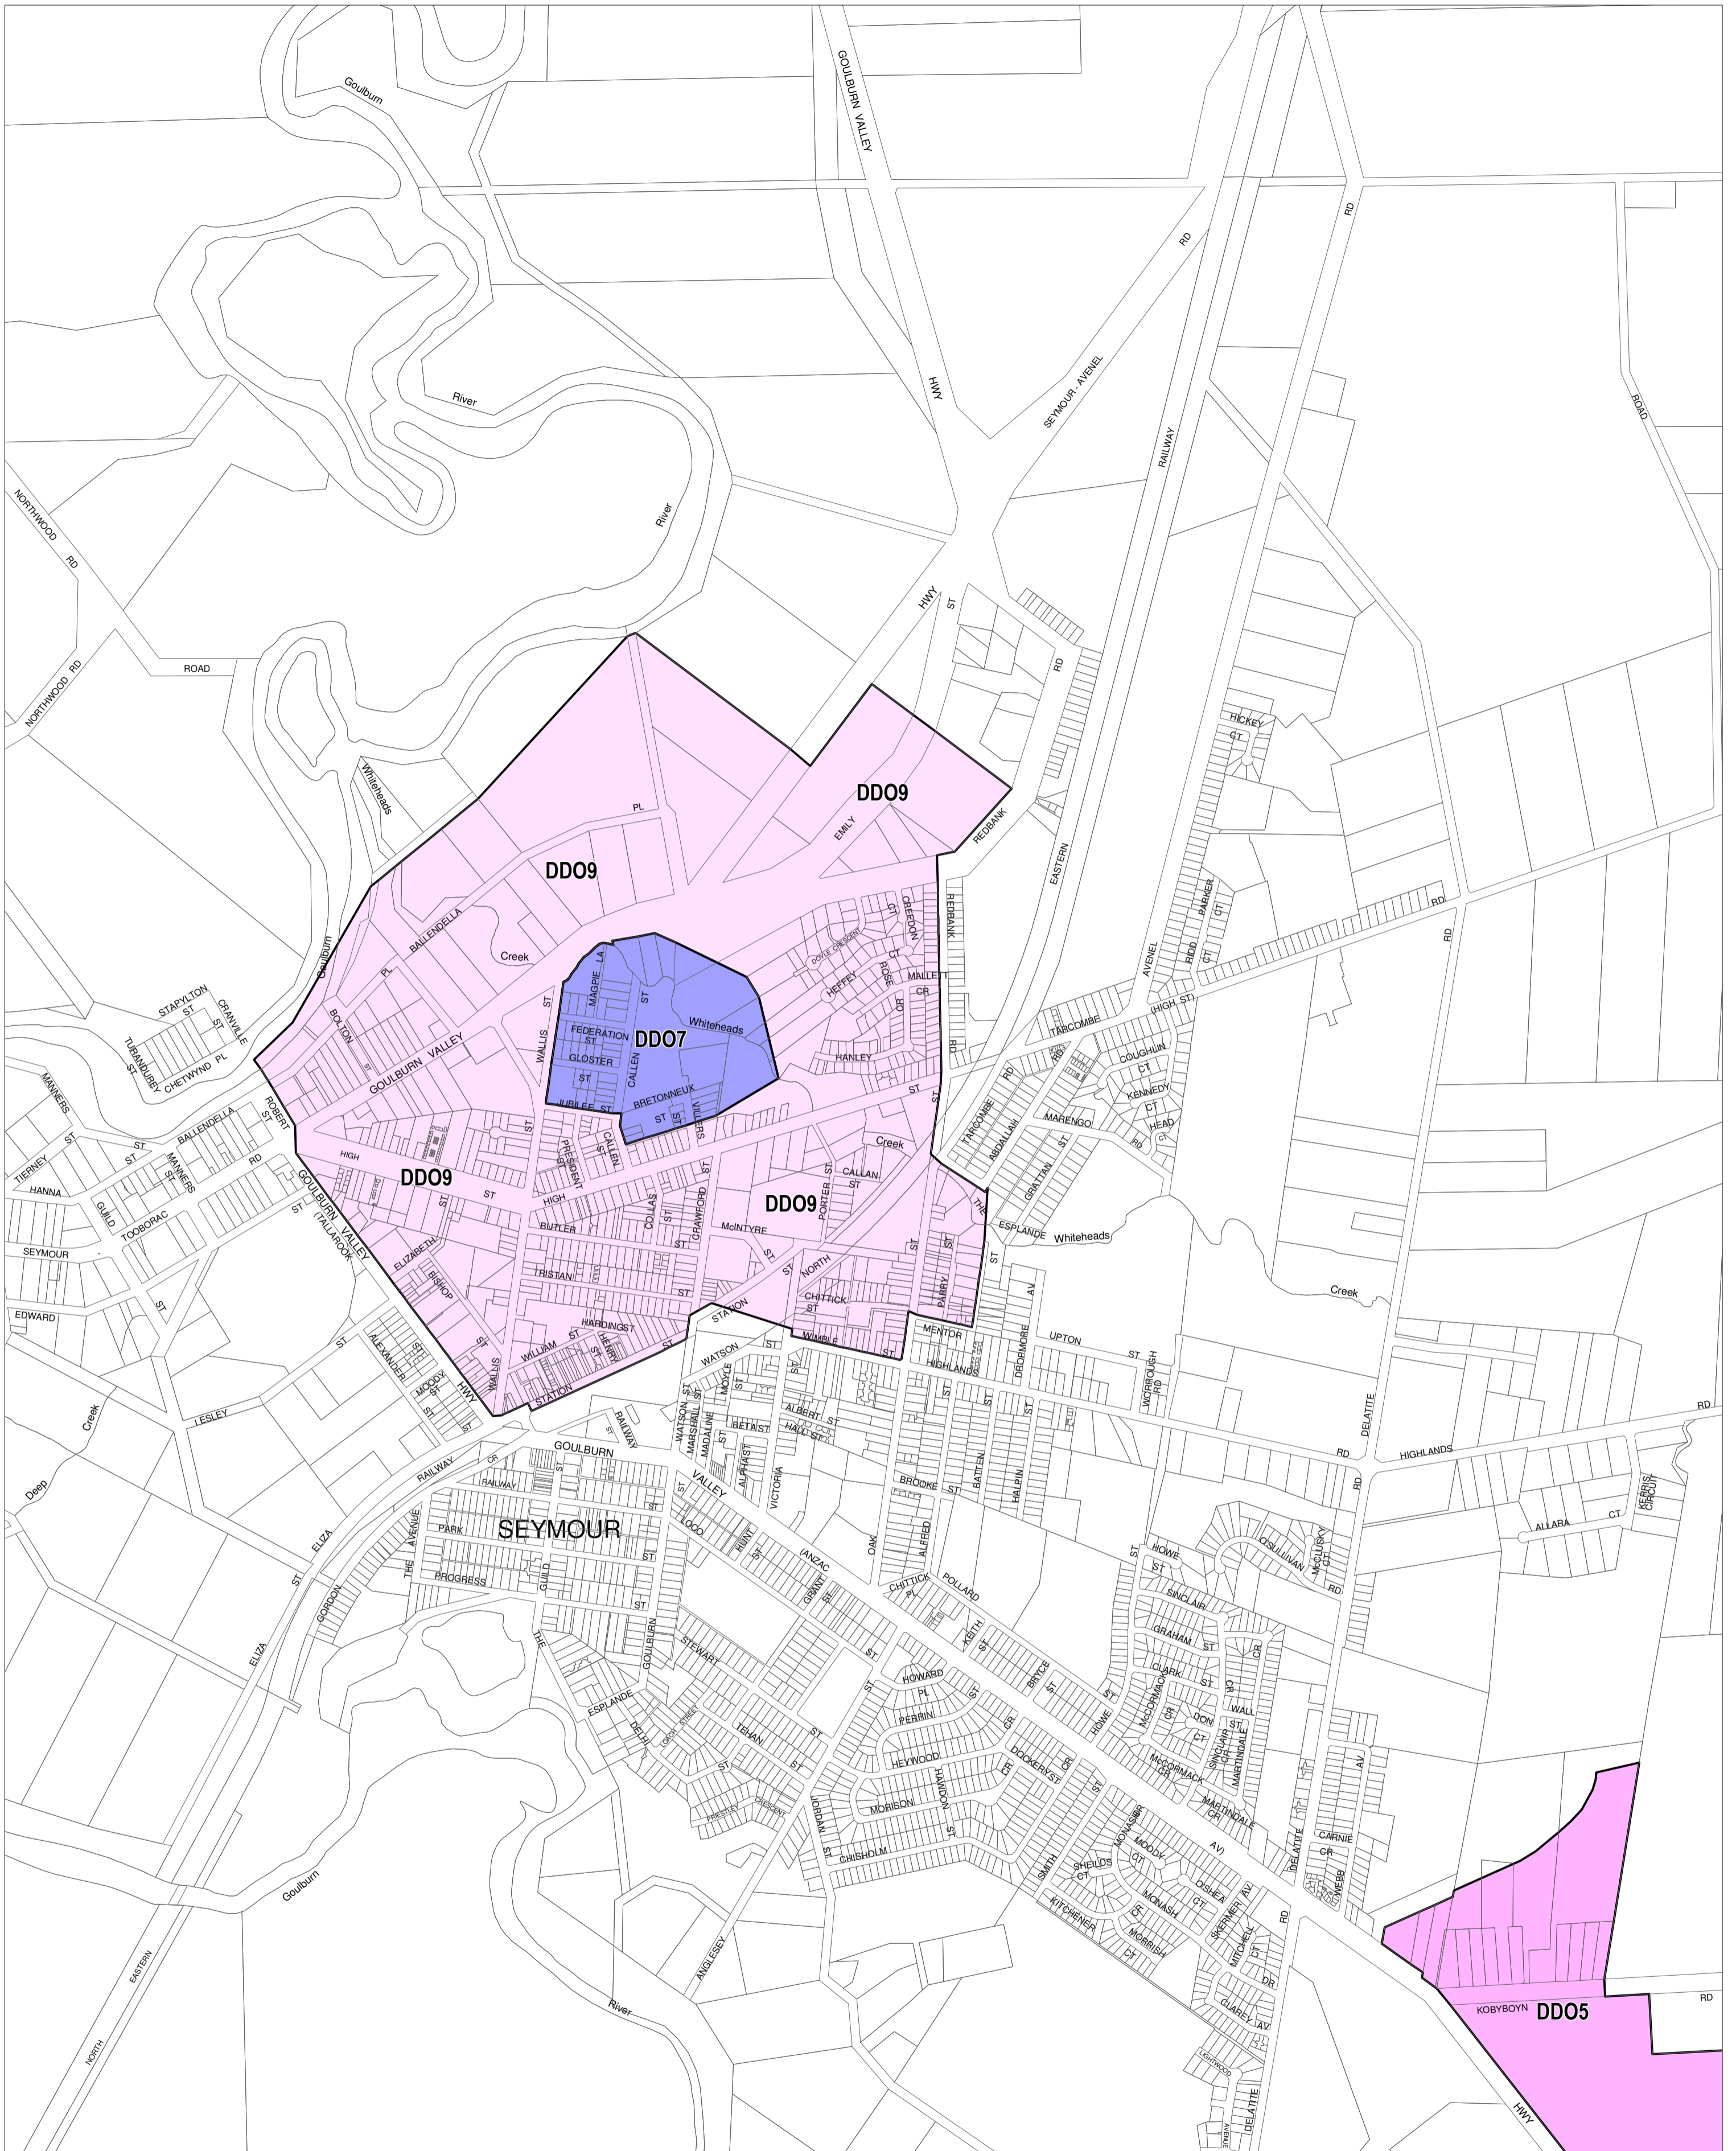

MITCHELL PLANNING SCHEME - LOCAL PROVISION

Overlays	
	Design And Development Overlay - Schedule 5
	Design And Development Overlay - Schedule 7
	Design And Development Overlay - Schedule 9

AUSTRALIAN MAP GRID ZONE 55

Printed: 25/5/2012

AMENDMENT C45