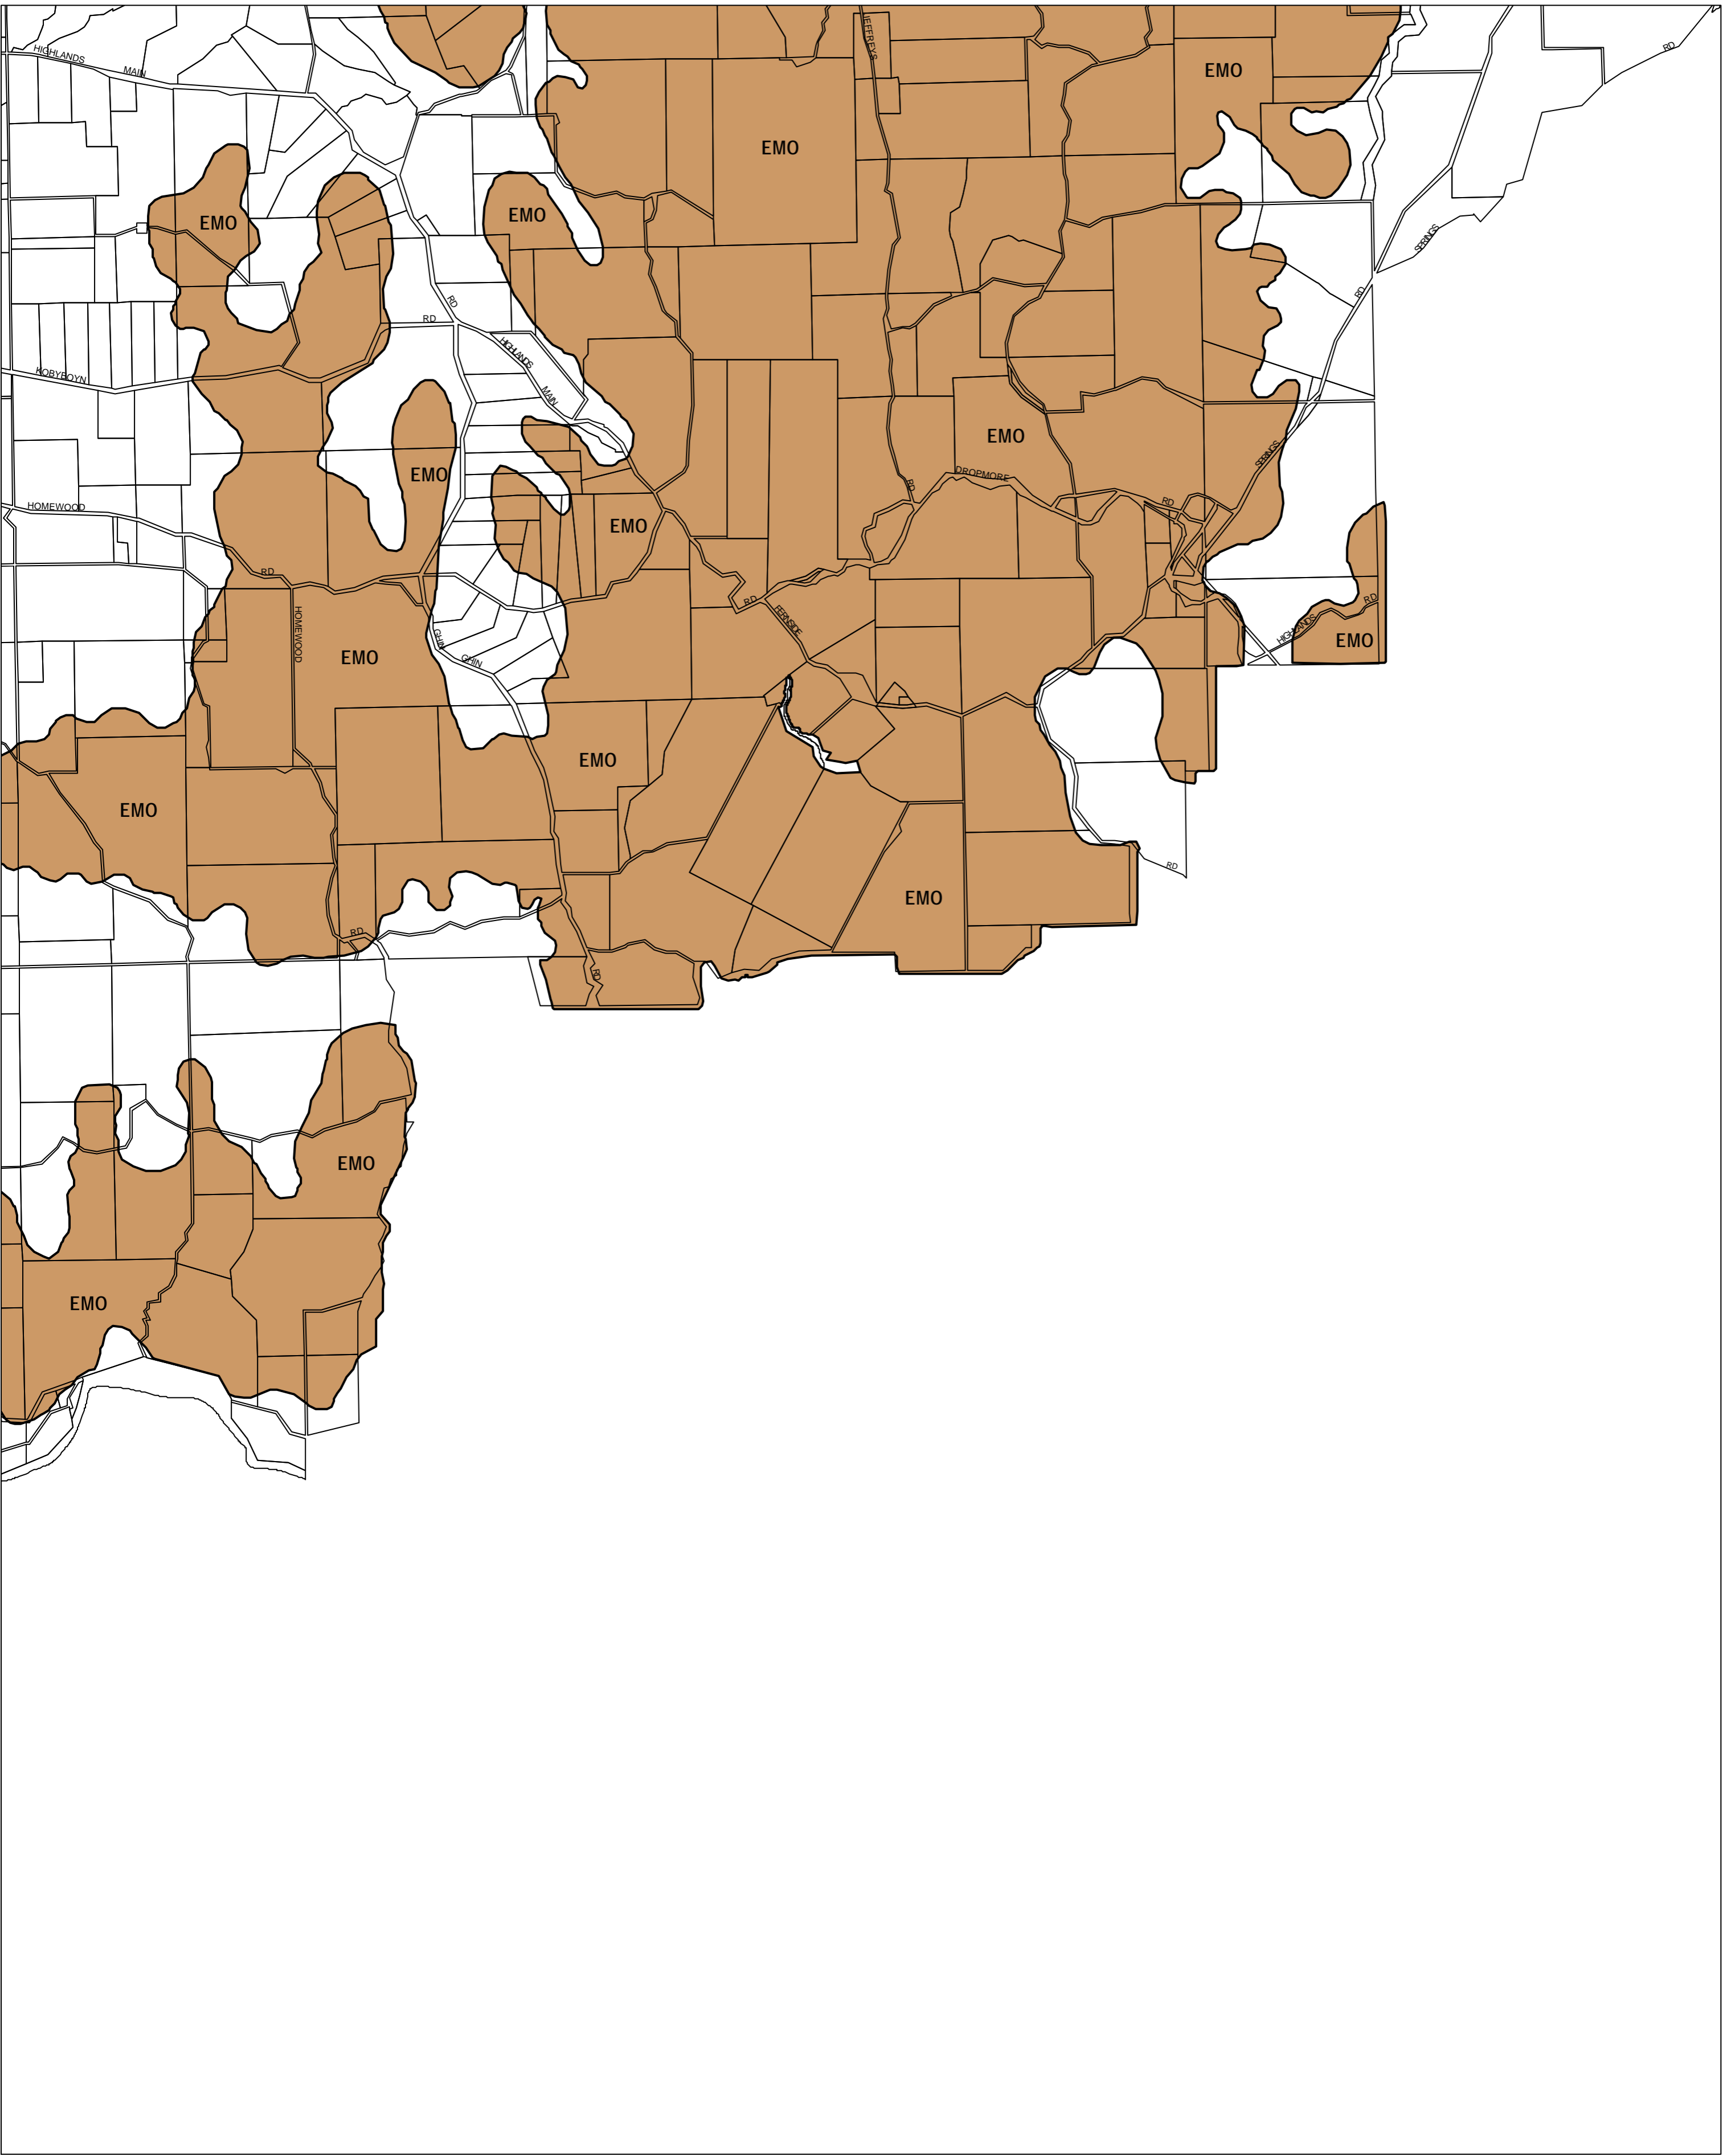

MITCHELL PLANNING SCHEME - LOCAL PROVISION

Overlays

Erosion Management Overlay

AUSTRALIAN MAP GRID ZONE 55

Printed: 15/10/2009

AMENDMENT C39