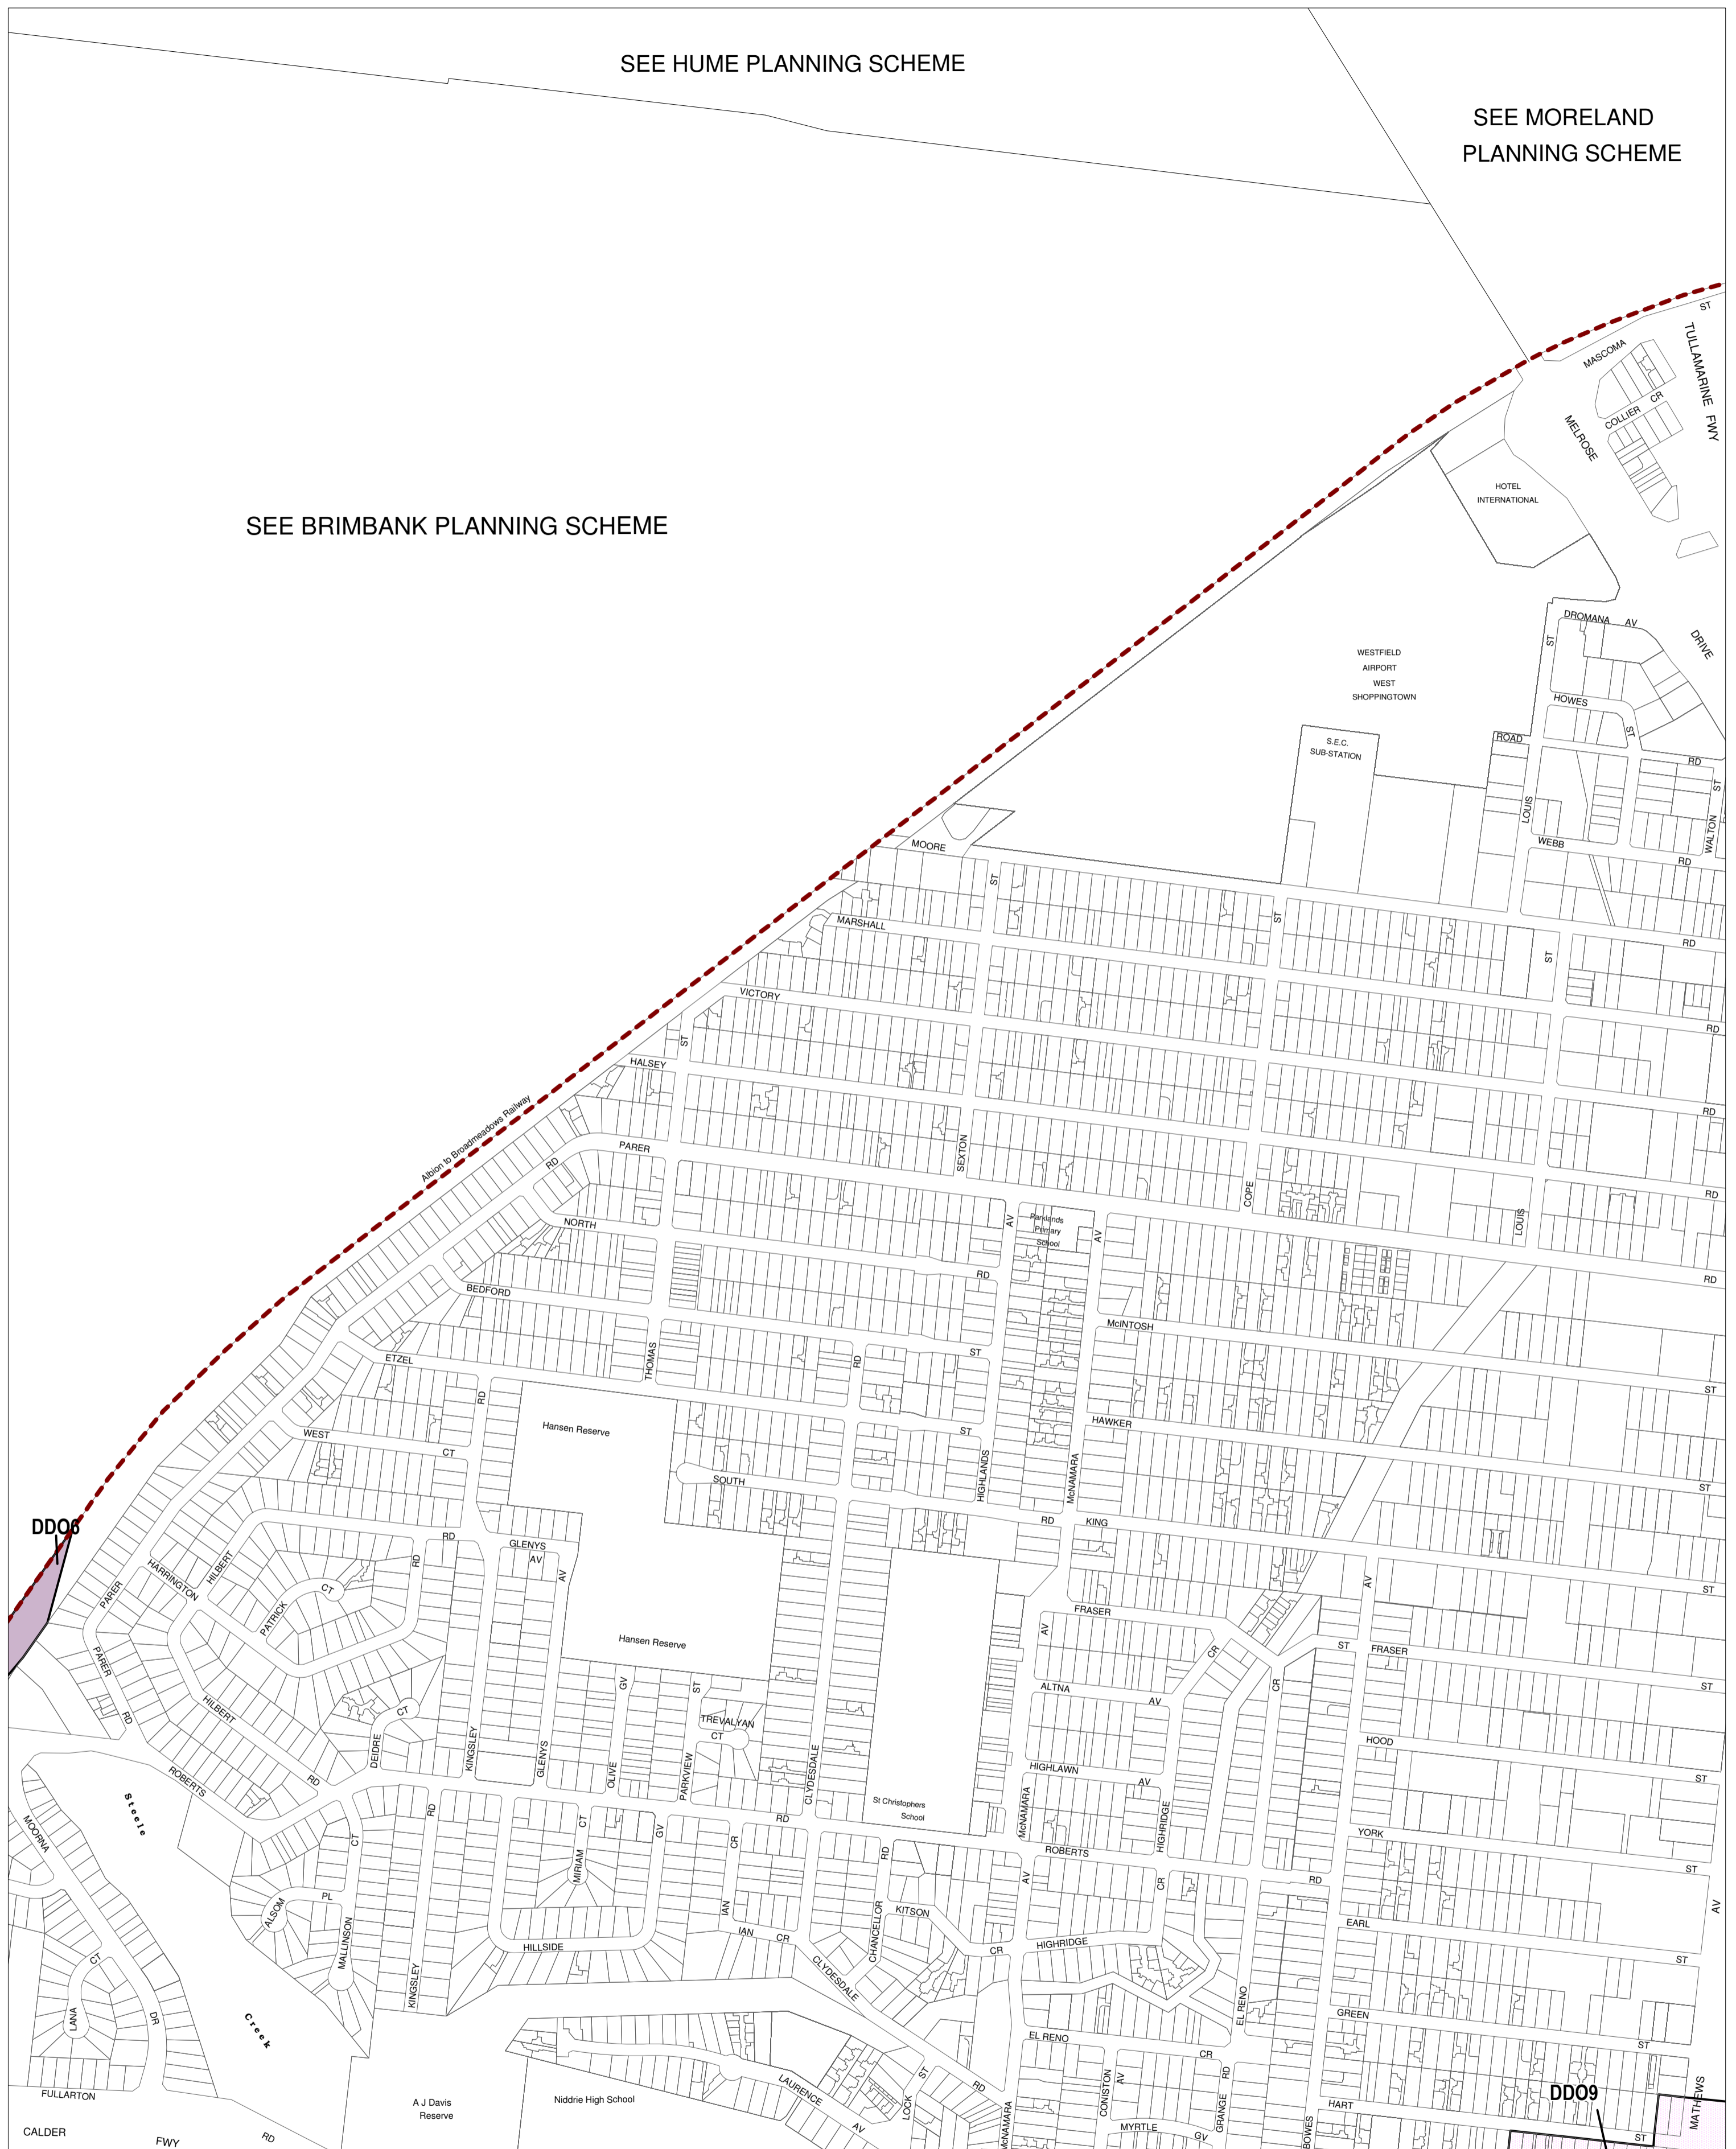

MOONEE VALLEY PLANNING SCHEME - LOCAL PROVISION

SEE HUME PLANNING SCHEME

SEE MORELAND PLANNING SCHEME

SEE BRIMBANK PLANNING SCHEME

DD06

DD09

Overlays

- DD06 Design And Development Overlay - Schedule 6
- DD09 Design And Development Overlay - Schedule 9

100 0 100 200 300 400 500 m

AUSTRALIAN MAP GRID ZONE 55

INDEX TO ADJOINING METRIC SERIES MAP

1	2	3	4
5	6	7	8
9	10	11	12
13	14	15	16

Printed: 14/7/2014

AMENDMENT C121