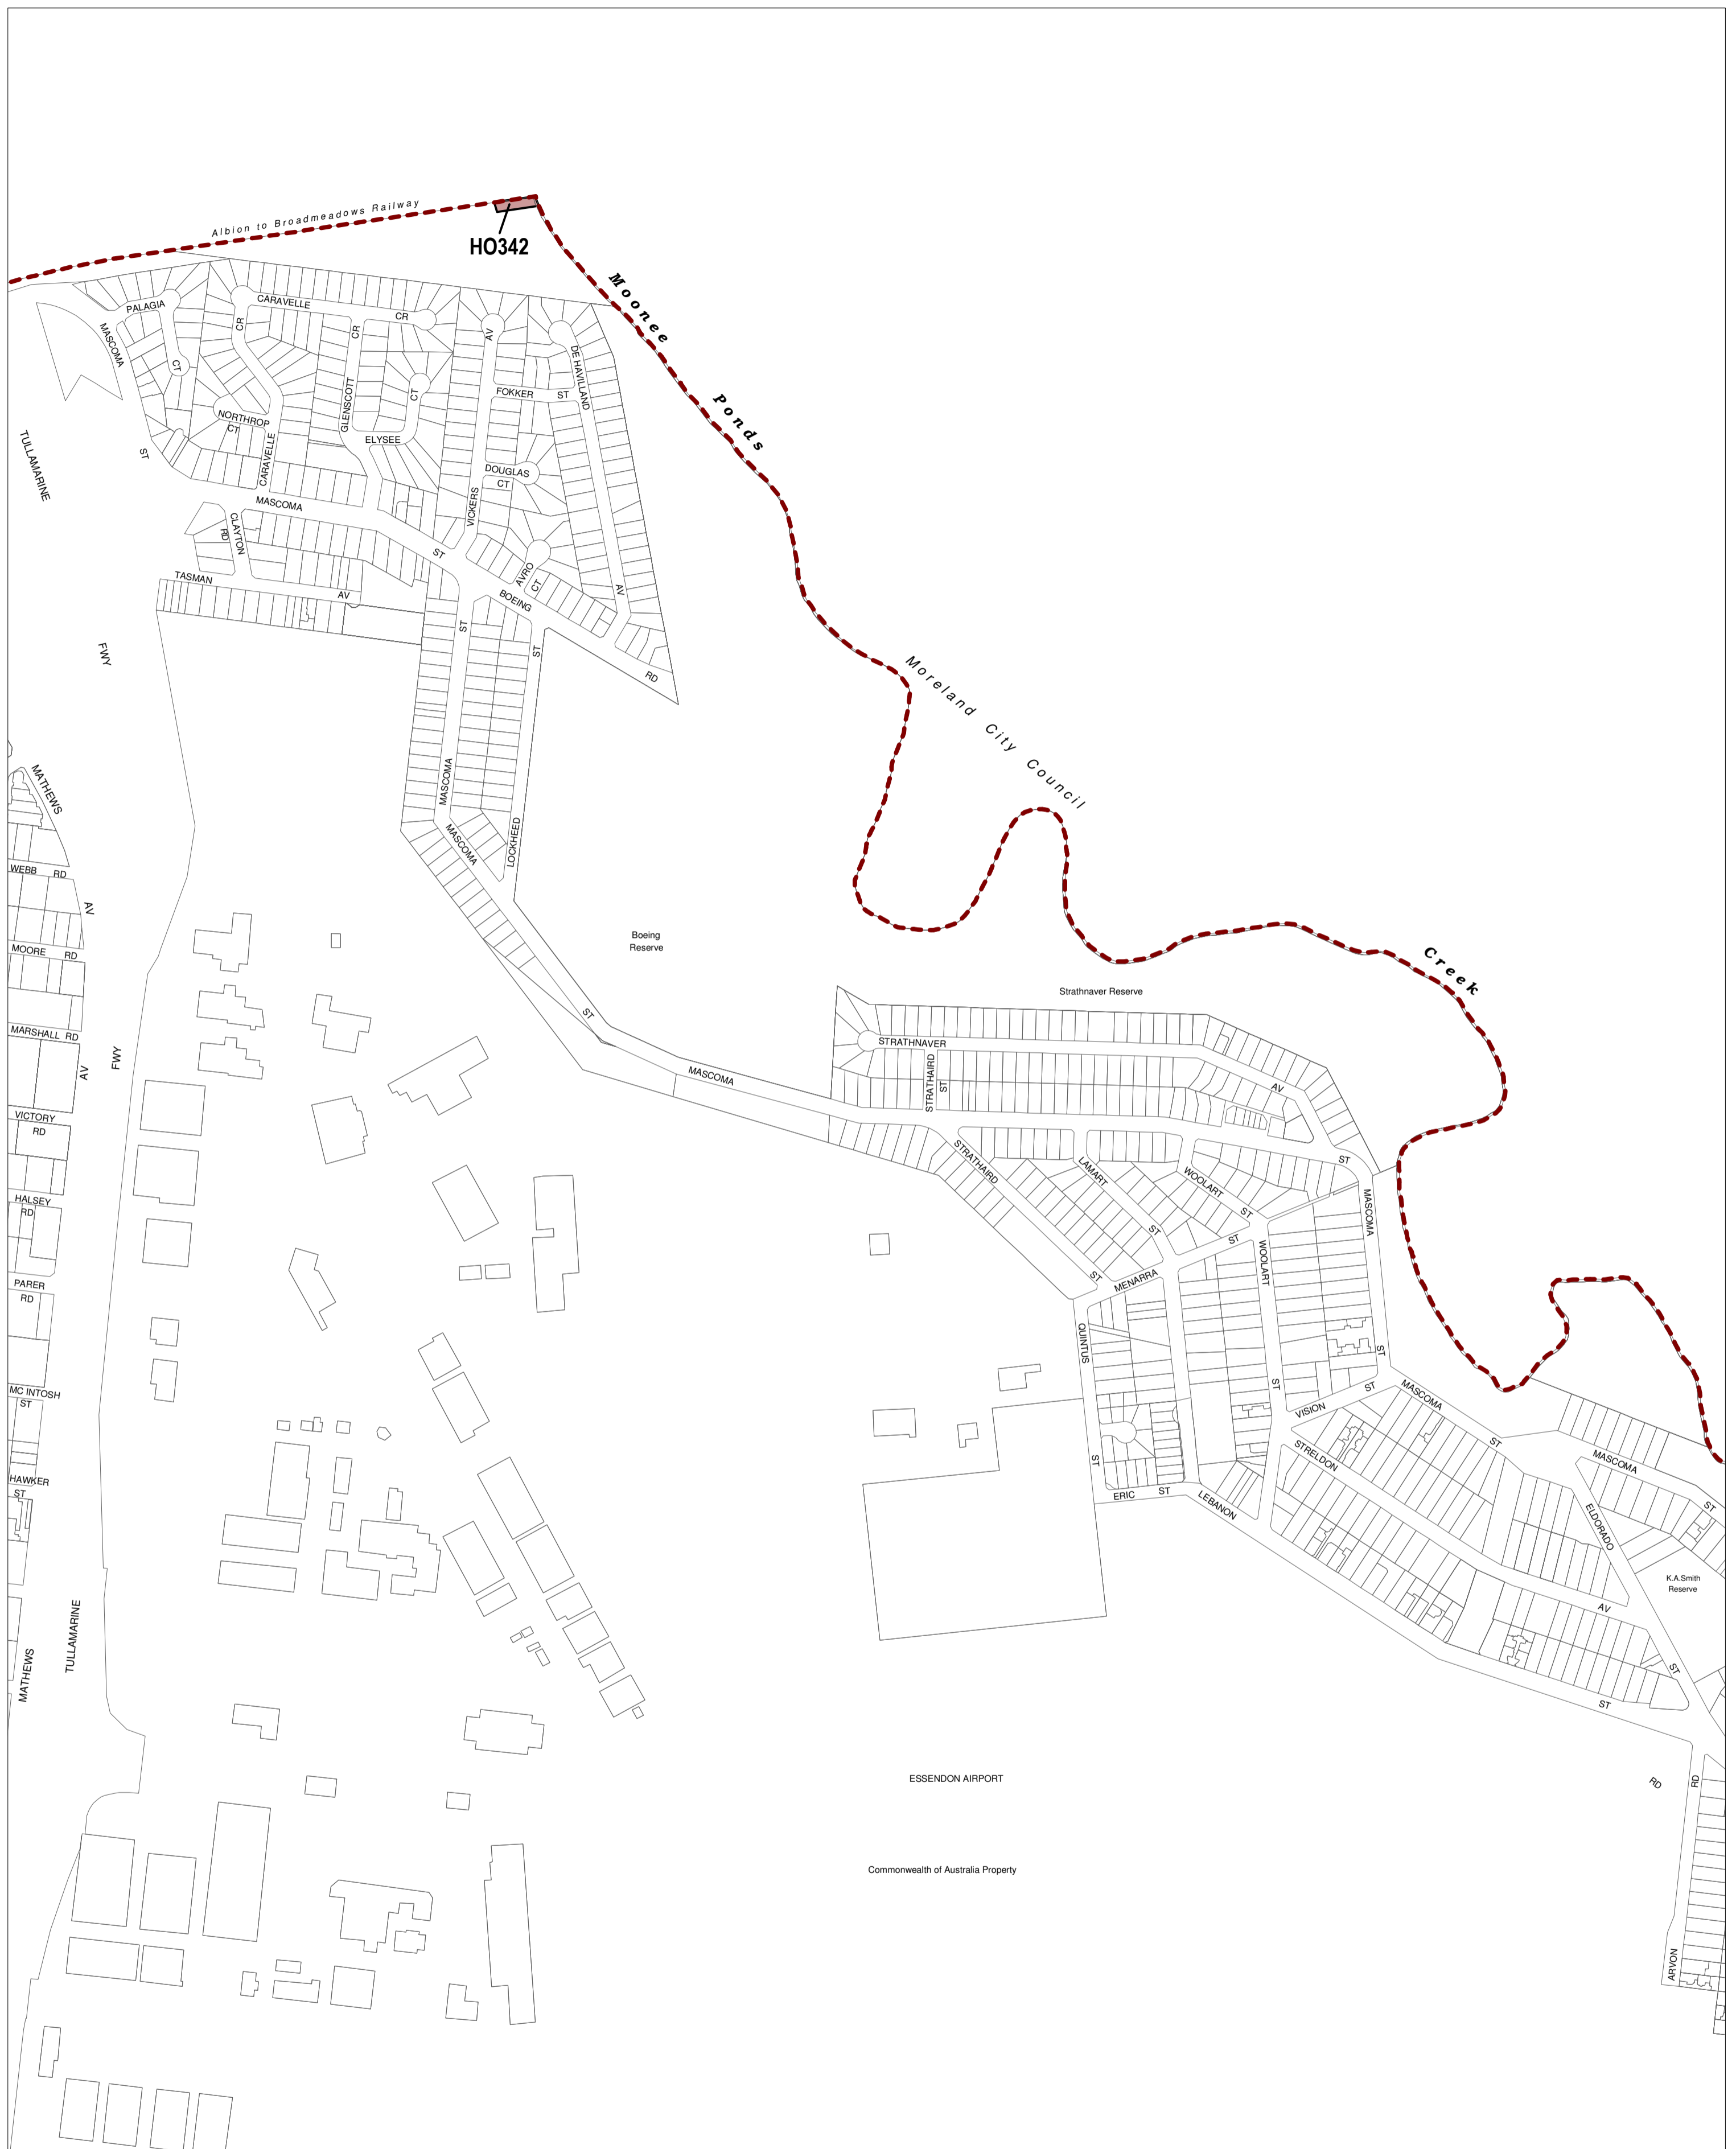

MOONEE VALLEY PLANNING SCHEME - LOCAL PROVISION

Overlays

- HO Heritage Overlay

100 0 100 200 300 400 500 m
AUSTRALIAN MAP GRID ZONE 55

INDEX TO ADJOINING METRIC SERIES MAP

1	2	3	4
5	6	7	8
9	10	11	12
	14	15	16

Printed: 18/5/2015

AMENDMENT C139