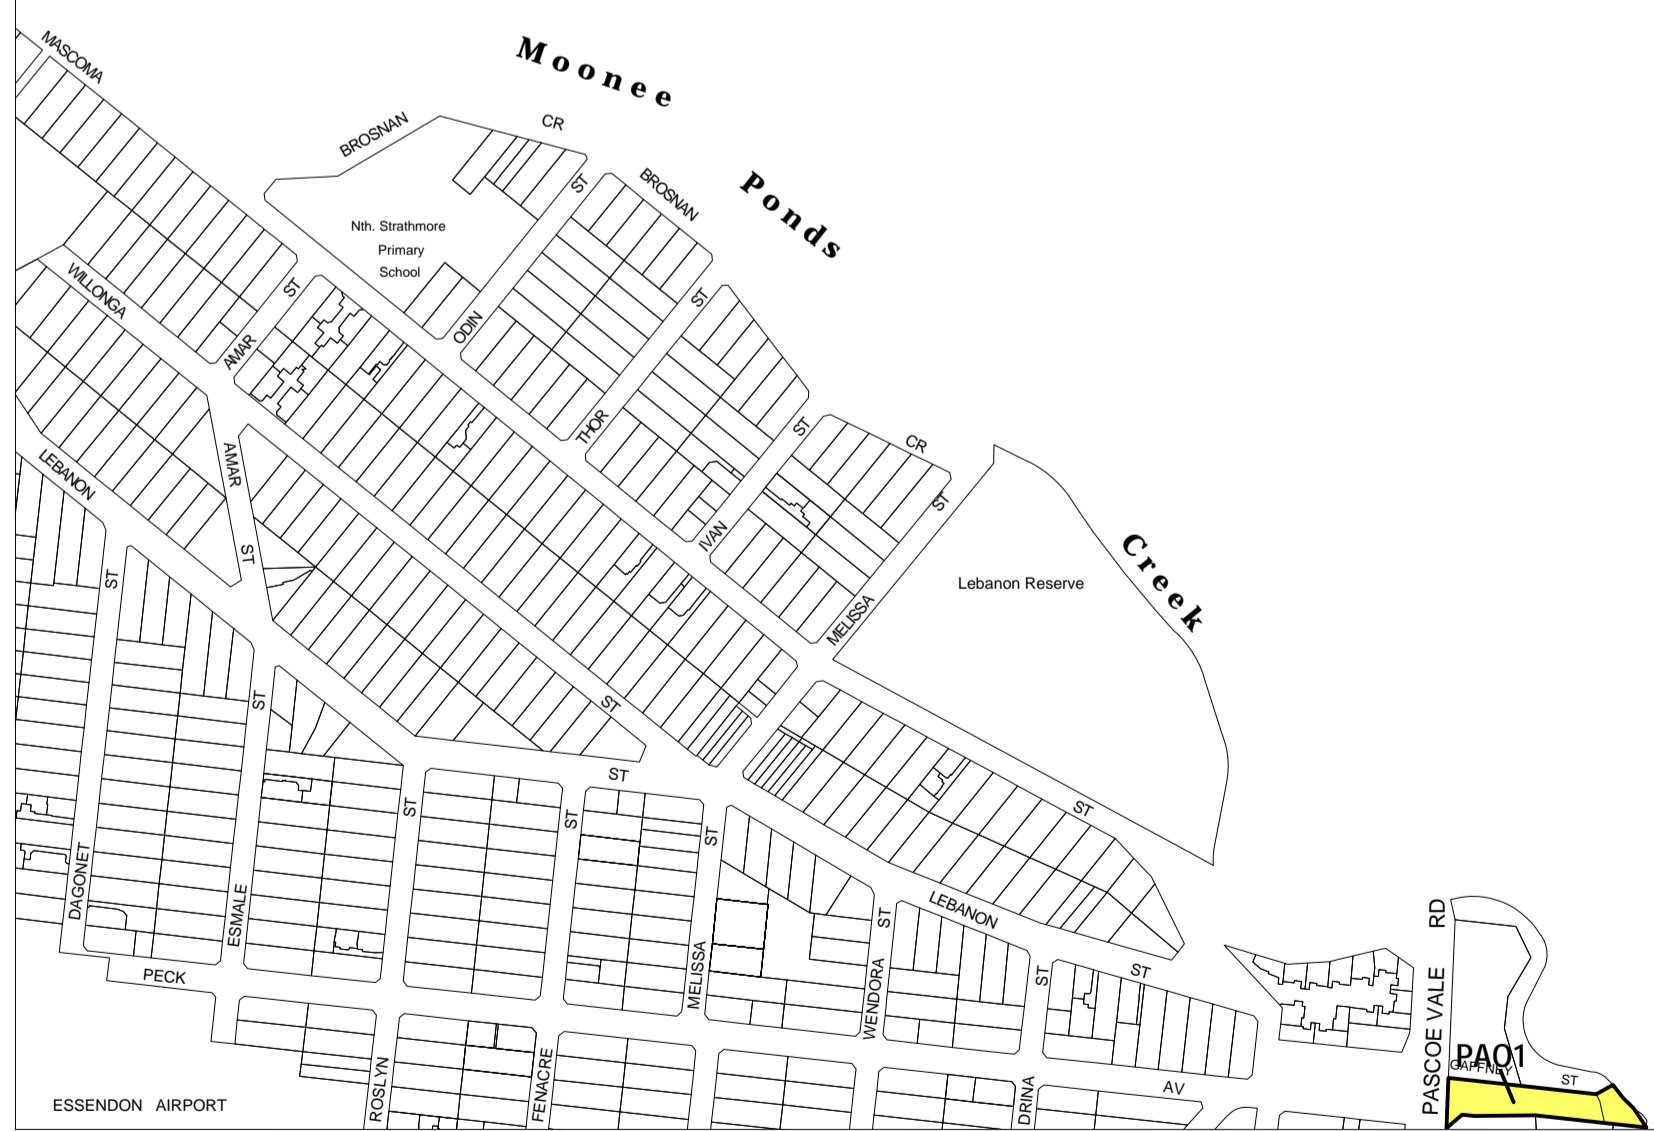

MOONEE VALLEY PLANNING SCHEME - LOCAL PROVISION

SEE MORELAND PLANNING SCHEME

Overlays

- PA01 Public Acquisition Overlay 1

100 0 100 200 300 400 500 m

AUSTRALIAN MAP GRID ZONE 55

INDEX TO ADJOINING METRIC SERIES MAP

1	2	3	4
5	6	7	8
9	10	11	12
	14	15	16

Printed: 4/6/2007