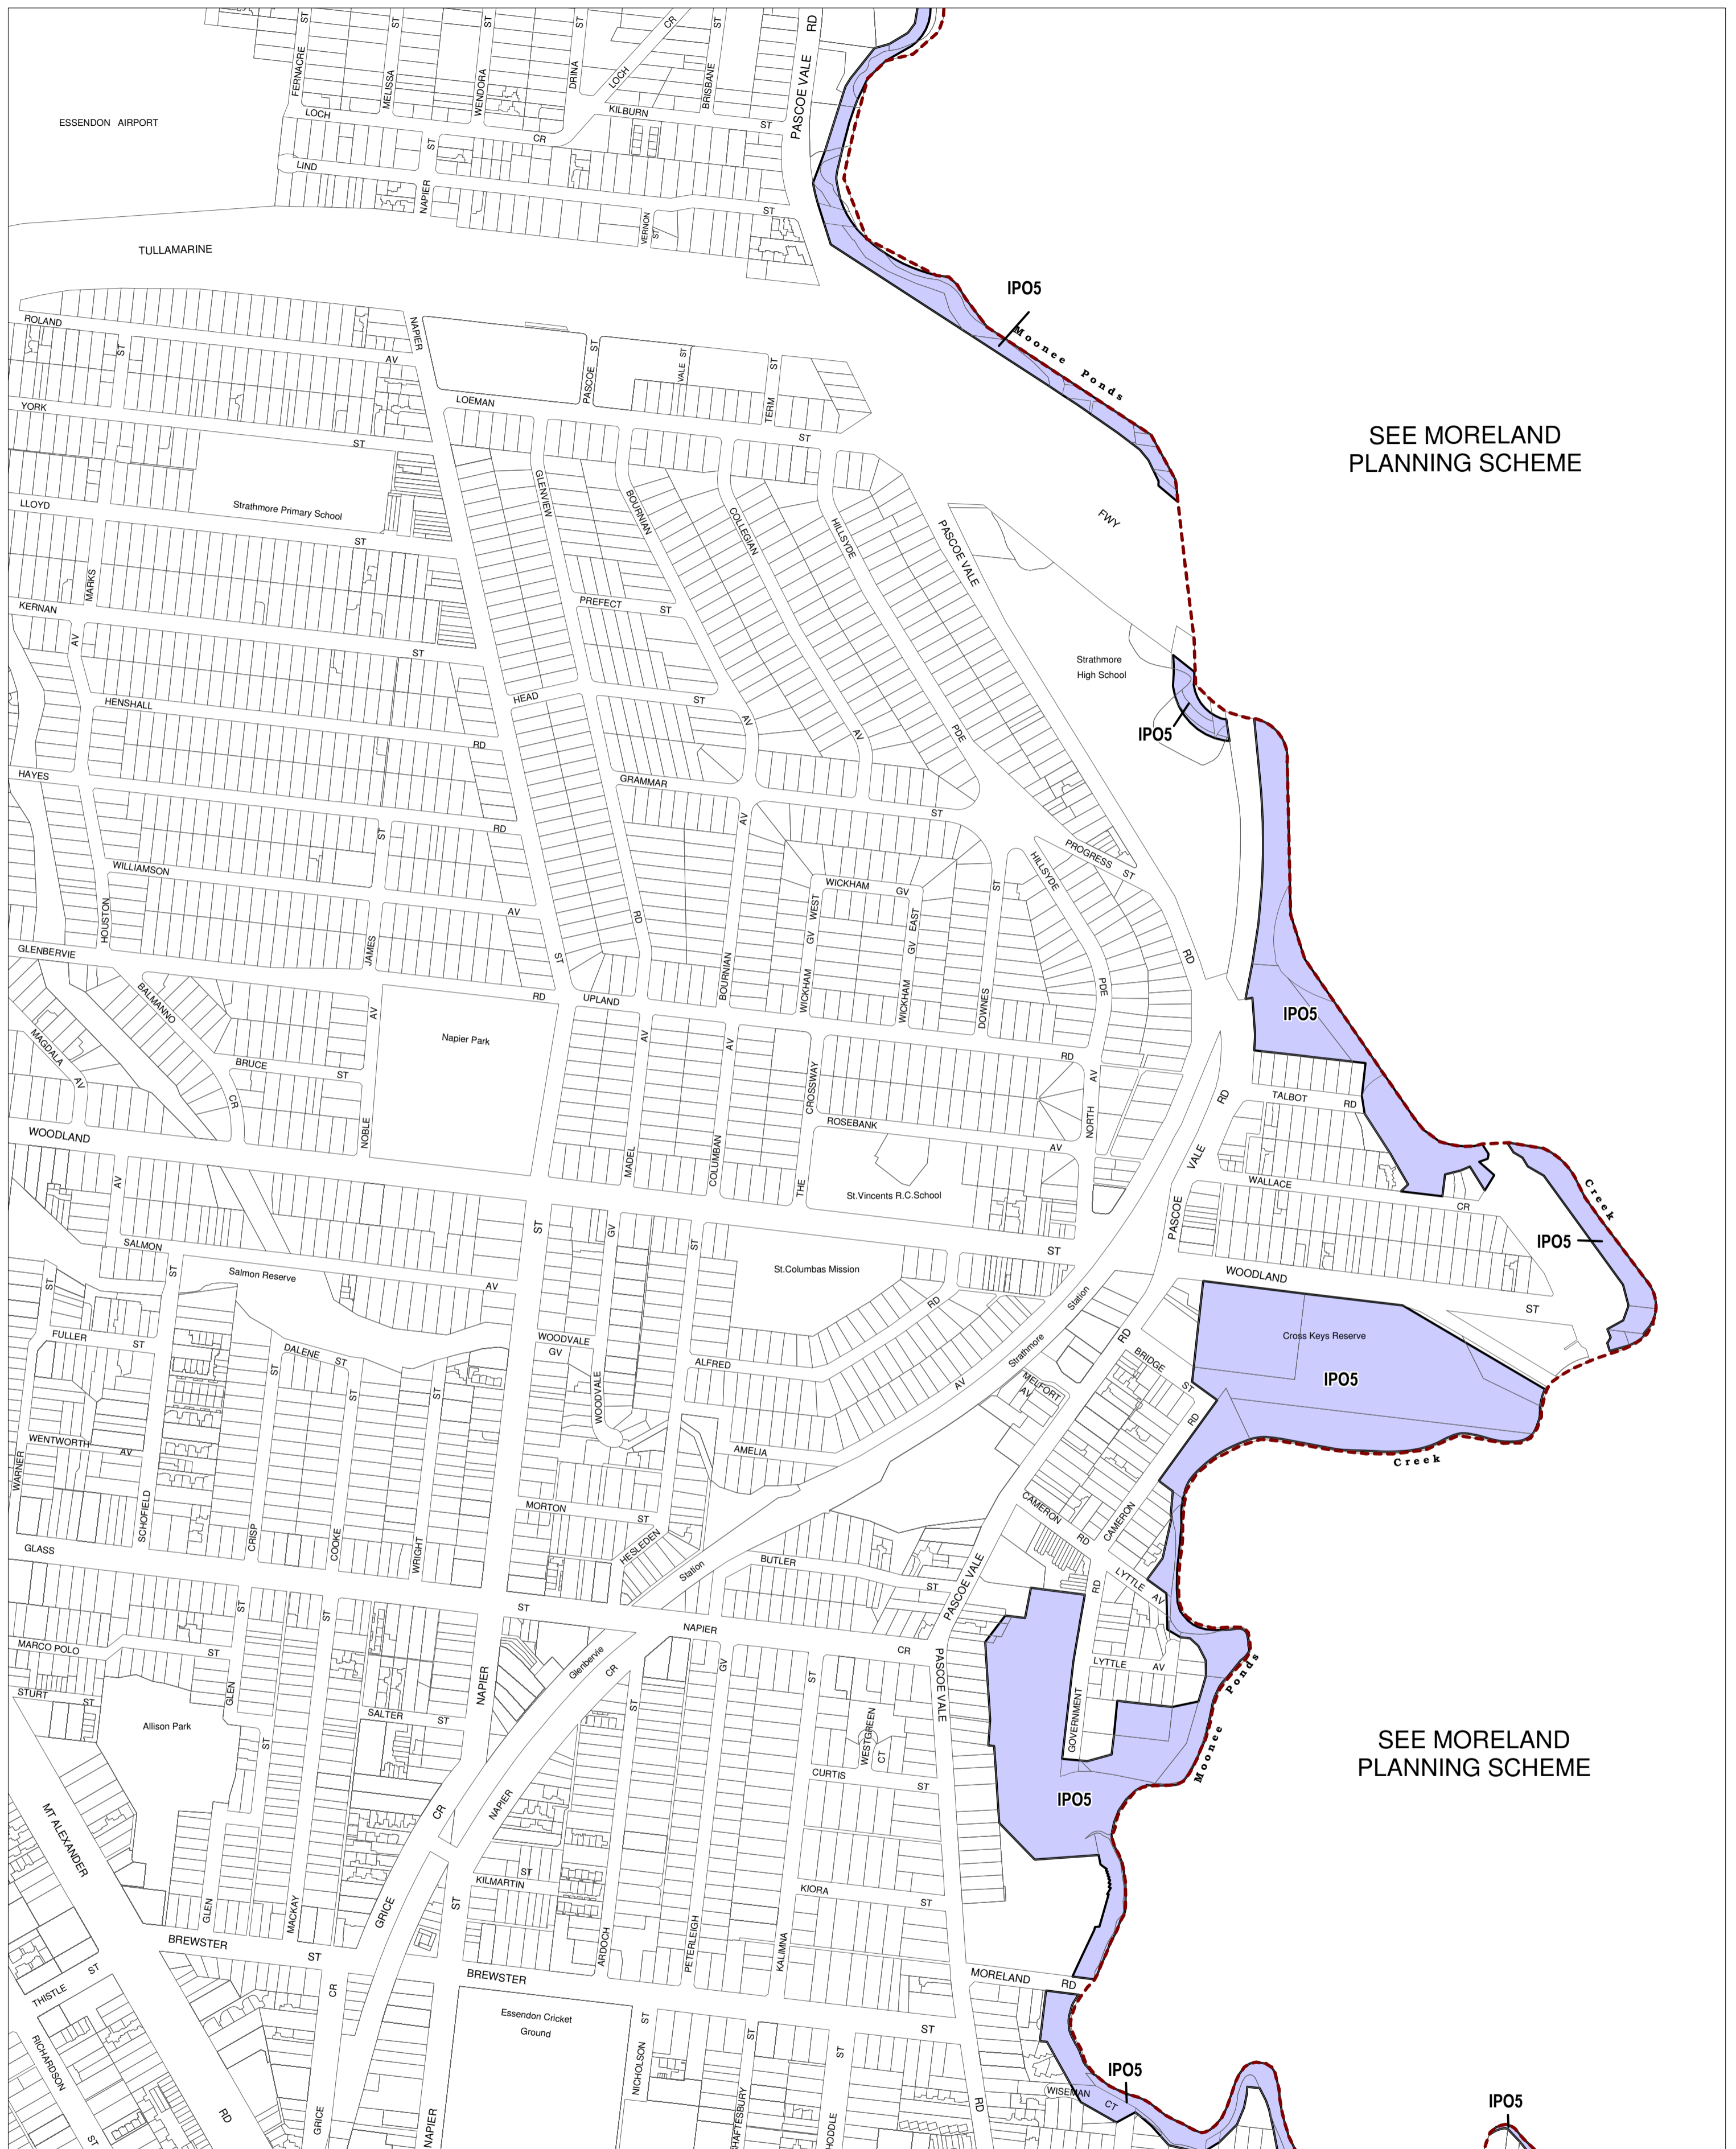

MOONEE VALLEY PLANNING SCHEME - LOCAL PROVISION

SEE MORELAND PLANNING SCHEME

SEE MORELAND PLANNING SCHEME

Overlays

IPO5 Incorporated Plan Overlay - Schedule 5

100 0 100 200 300 400 500 m

AUSTRALIAN MAP GRID ZONE 55

INDEX TO ADJOINING METRIC SERIES MAP

1	2	3	4
5	6	7	8
9	10	11	12
	14	15	16

Printed: 20/11/2012

AMENDMENT C123