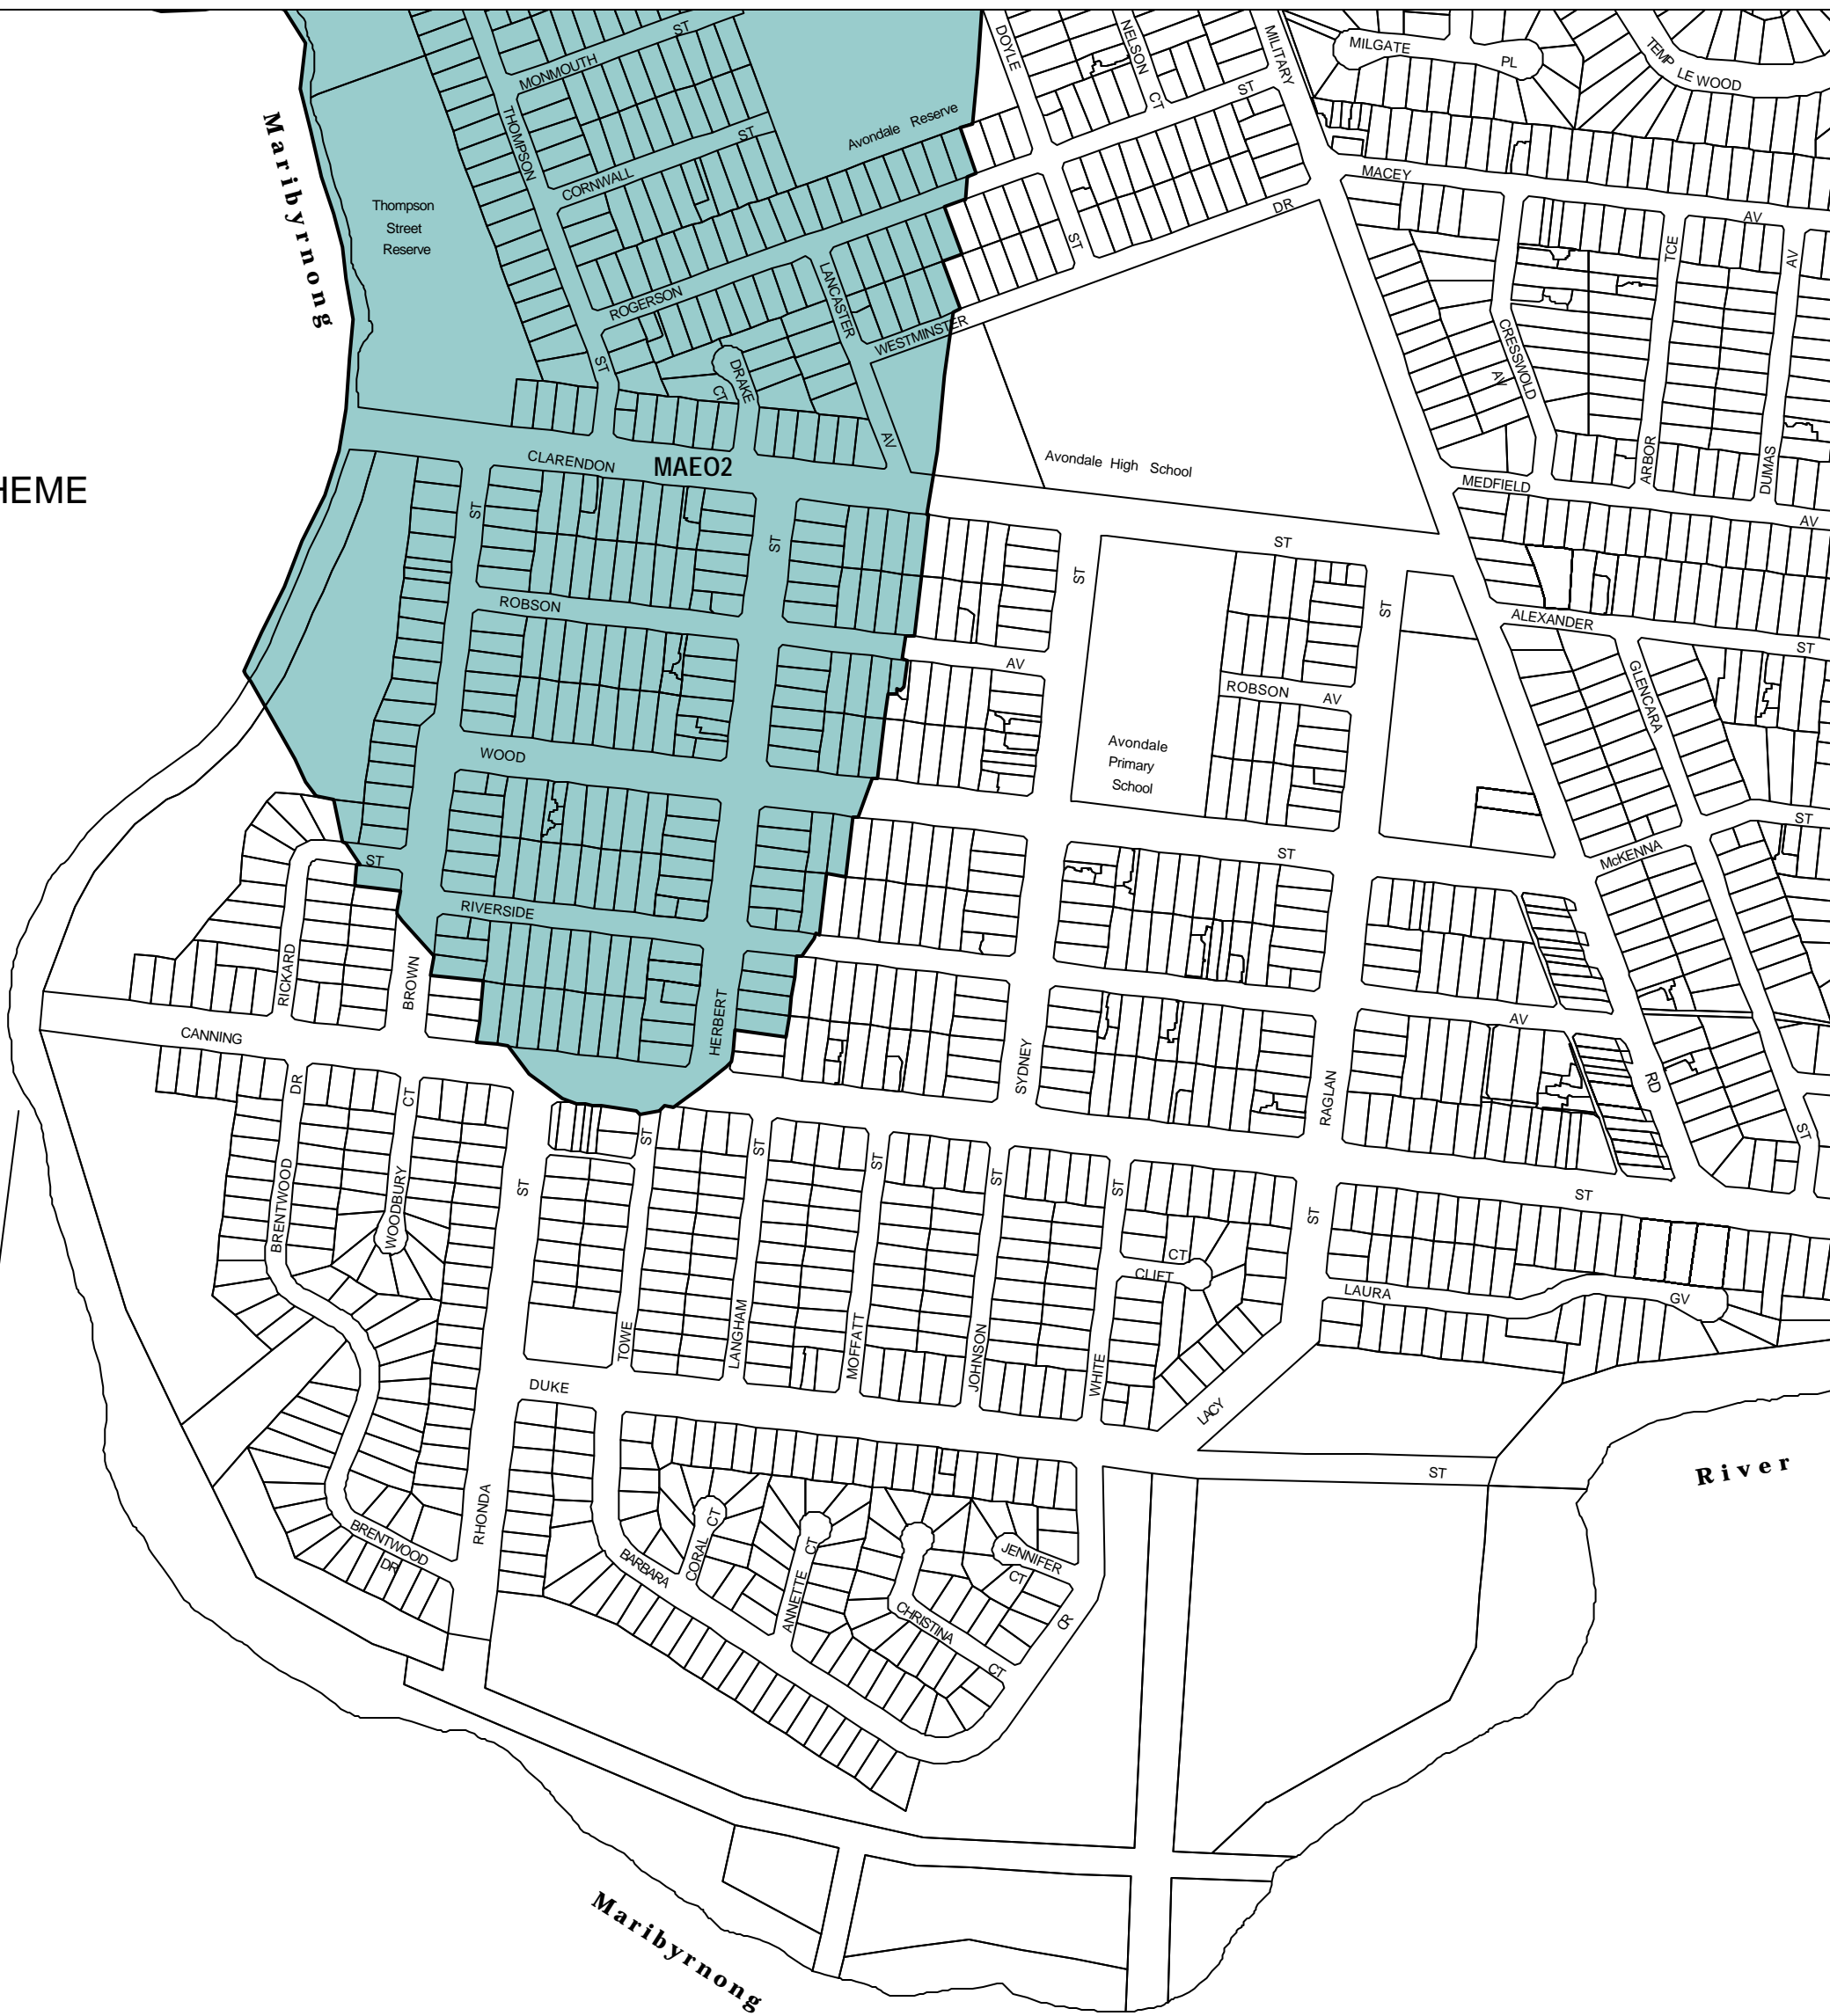

MOONEE VALLEY PLANNING SCHEME - LOCAL PROVISION

SEE BRIMBANK PLANNING SCHEME

SEE MARIBYRNONG PLANNING SCHEME

Overlays
MAEO2 Melbourne Airport Environs
Overlay - Schedule 2

AUSTRALIAN MAP GRID ZONE 55

Printed: 8/5/2007

AMENDMENT VC30