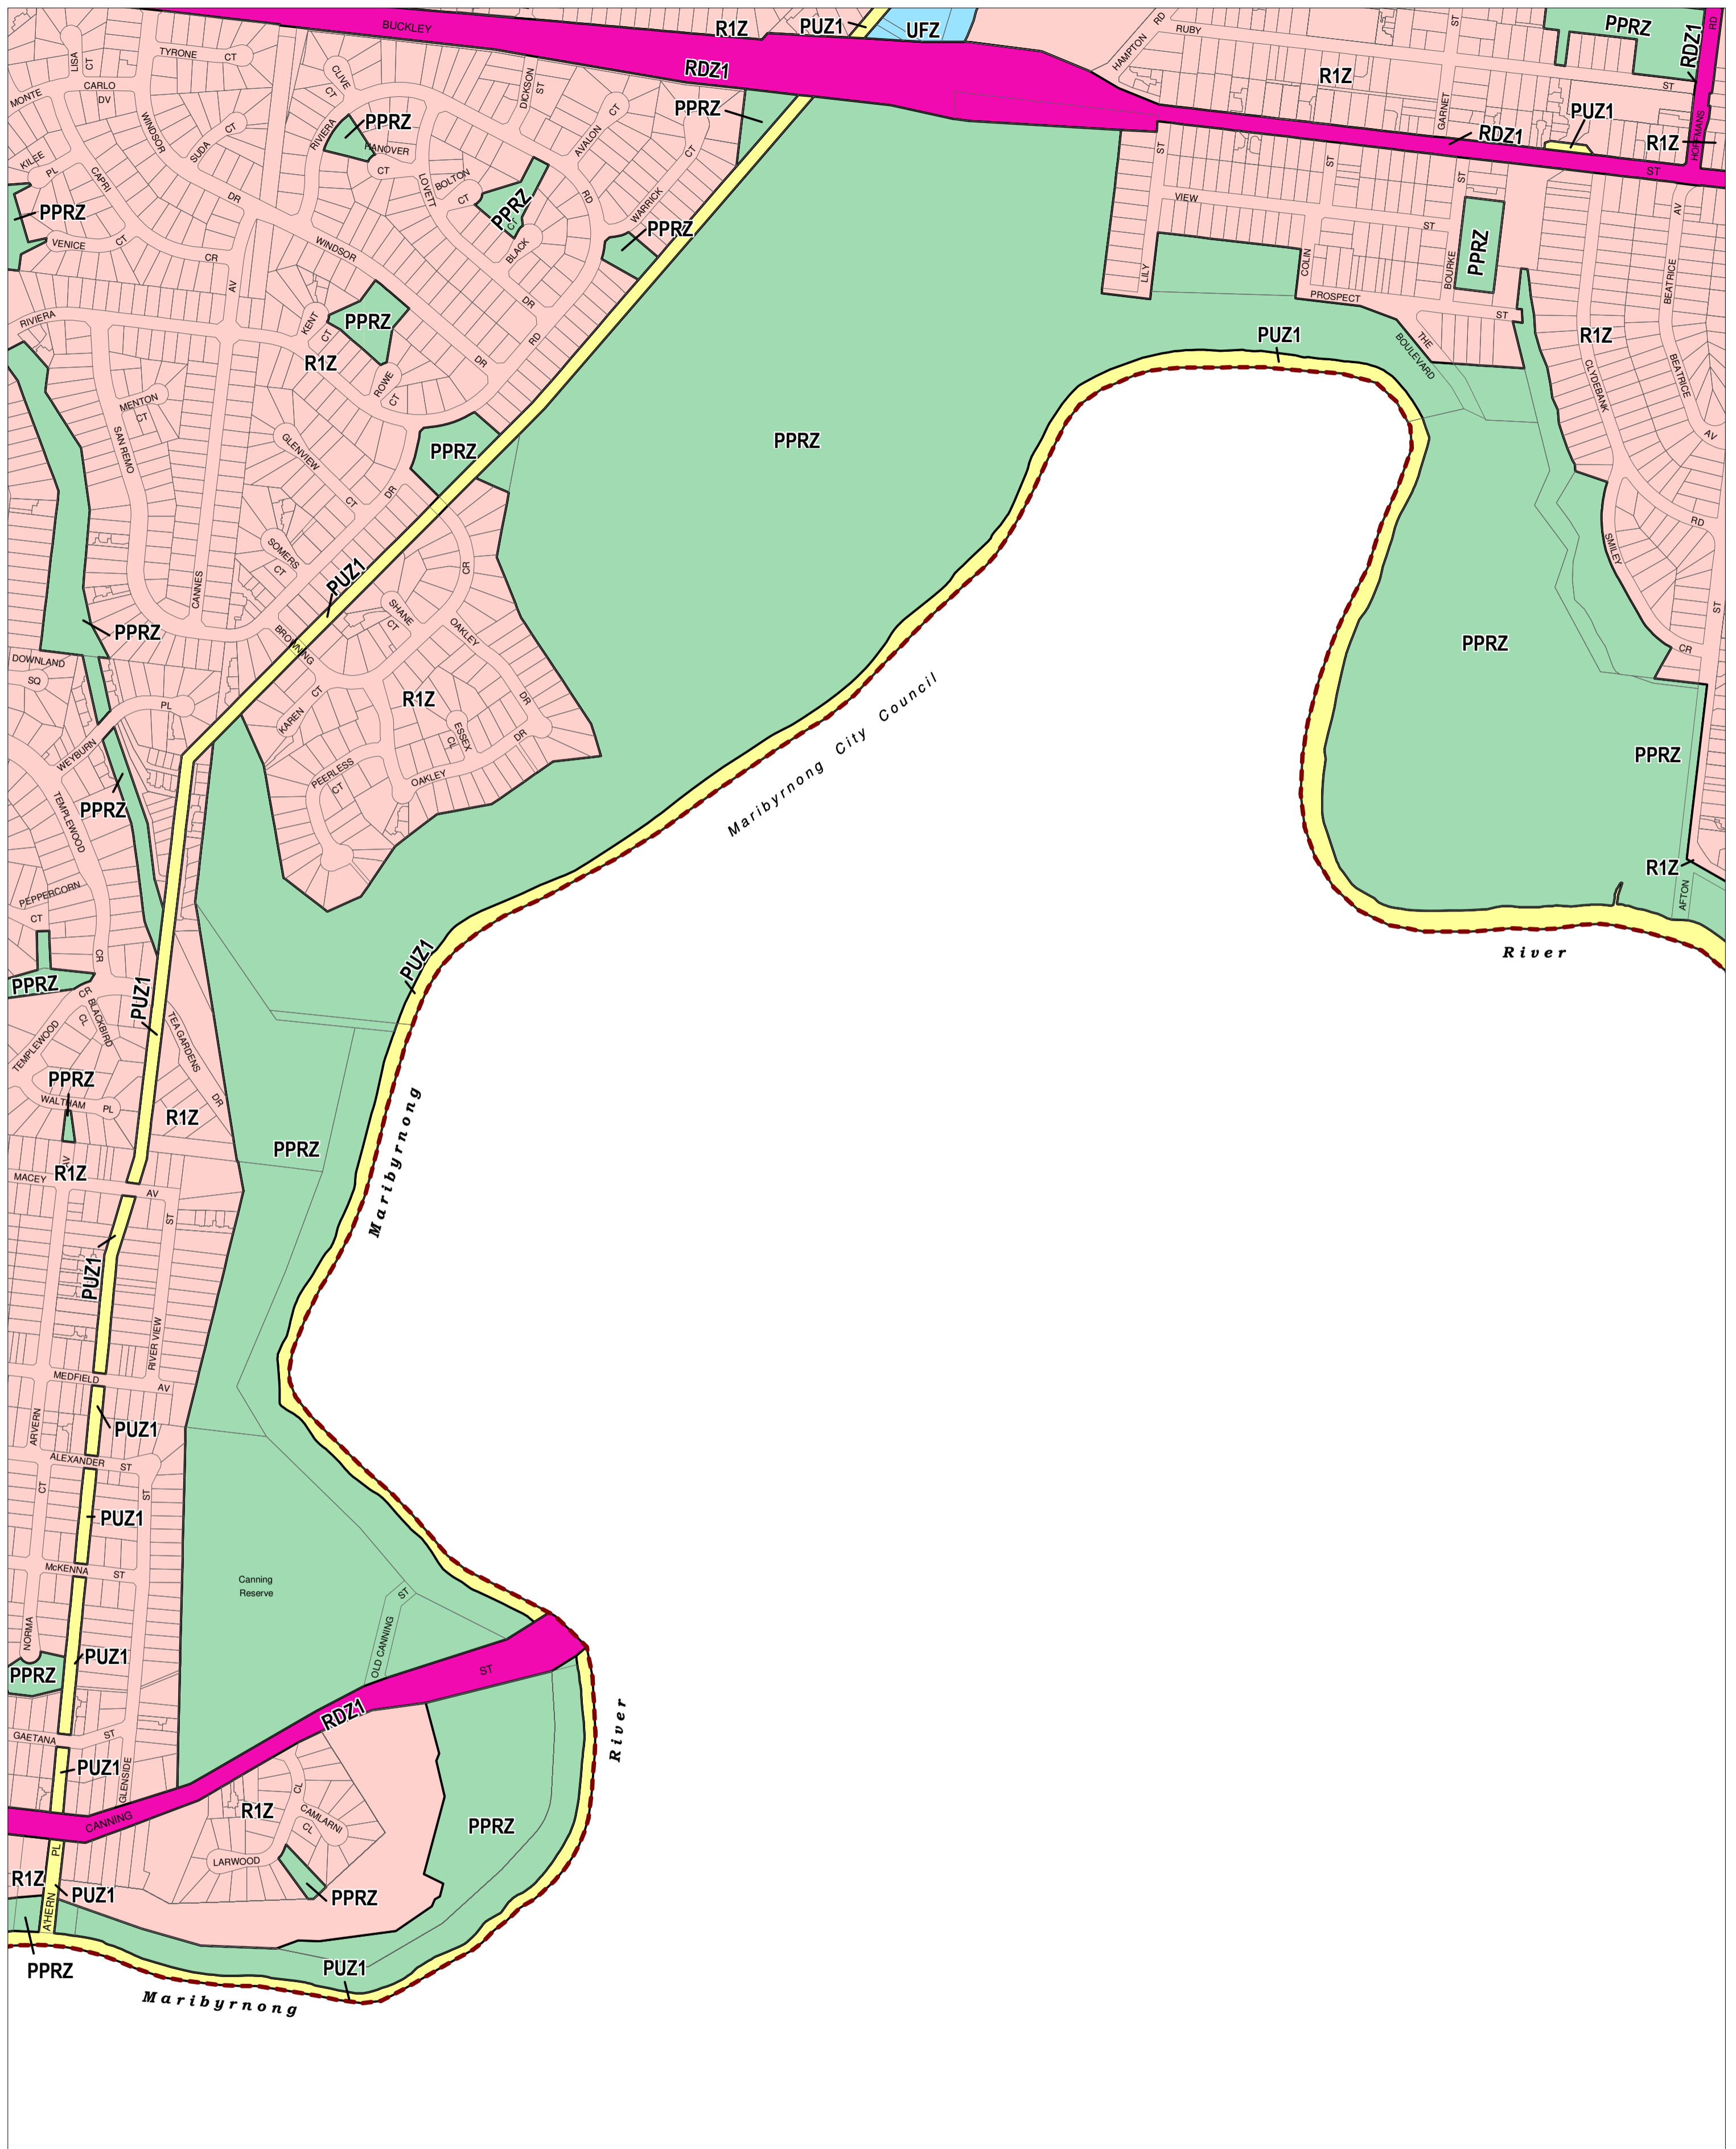

MOONEE VALLEY PLANNING SCHEME - LOCAL PROVISION

Public Land	Public Park And Recreation Zone
PPRZ	Public Use Zone - Service And Utility
PUZ1	Road Zone - Category 1
RDZ1	General Residential Zone
R1Z	Urban Floodway Zone
UFZ	

100 0 100 200 300 400 500 m

AUSTRALIAN MAP GRID ZONE 55

INDEX TO ADJOINING METRIC SERIES MAP

1	2	3	4
5	6	7	8
9	10	11	12
13	14	15	16

Printed: 19/5/2015

AMENDMENT C139